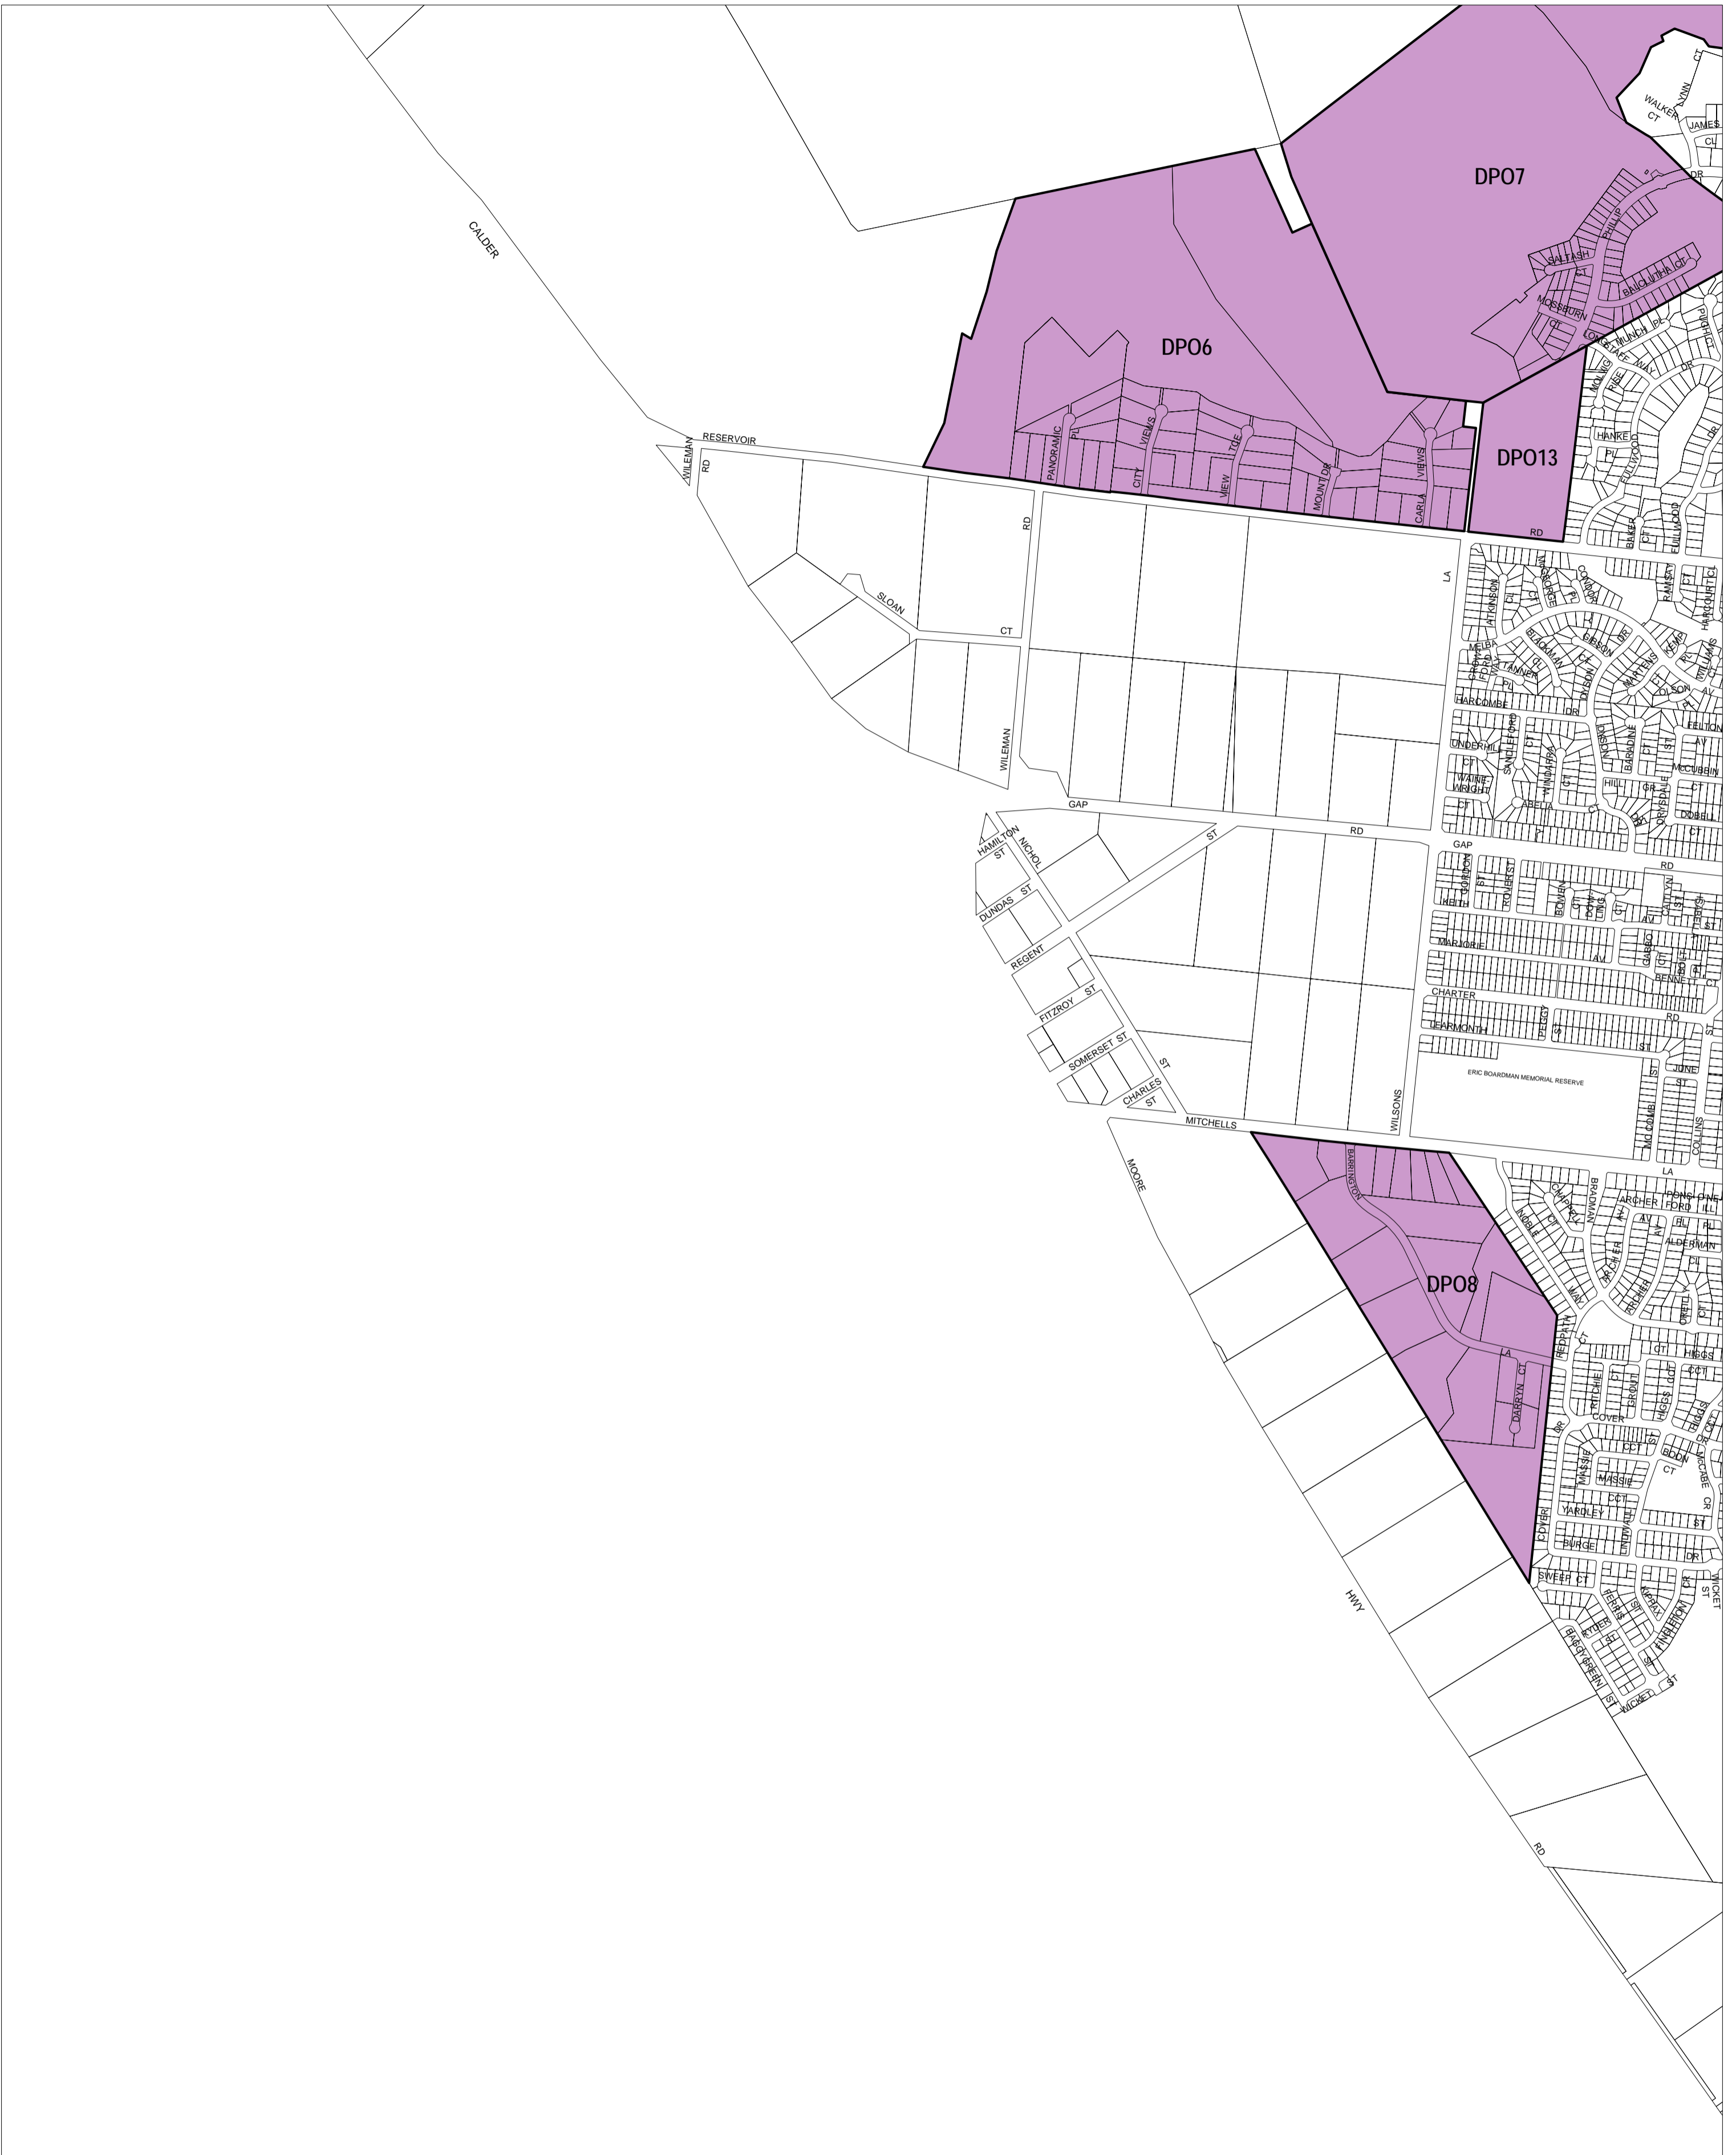

HUME PLANNING SCHEME - LOCAL PROVISION

Overlays	Description
DPO13	Development Plan Overlay - Schedule 13
DPO6	Development Plan Overlay - Schedule 6
DPO7	Development Plan Overlay - Schedule 7
DPO8	Development Plan Overlay - Schedule 8

Printed: 4/6/2007

AMENDMENT C46