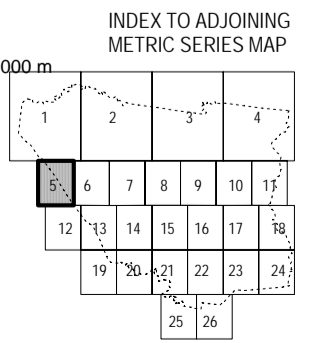

Printed: 4/6/2007

AMENDMENT C46