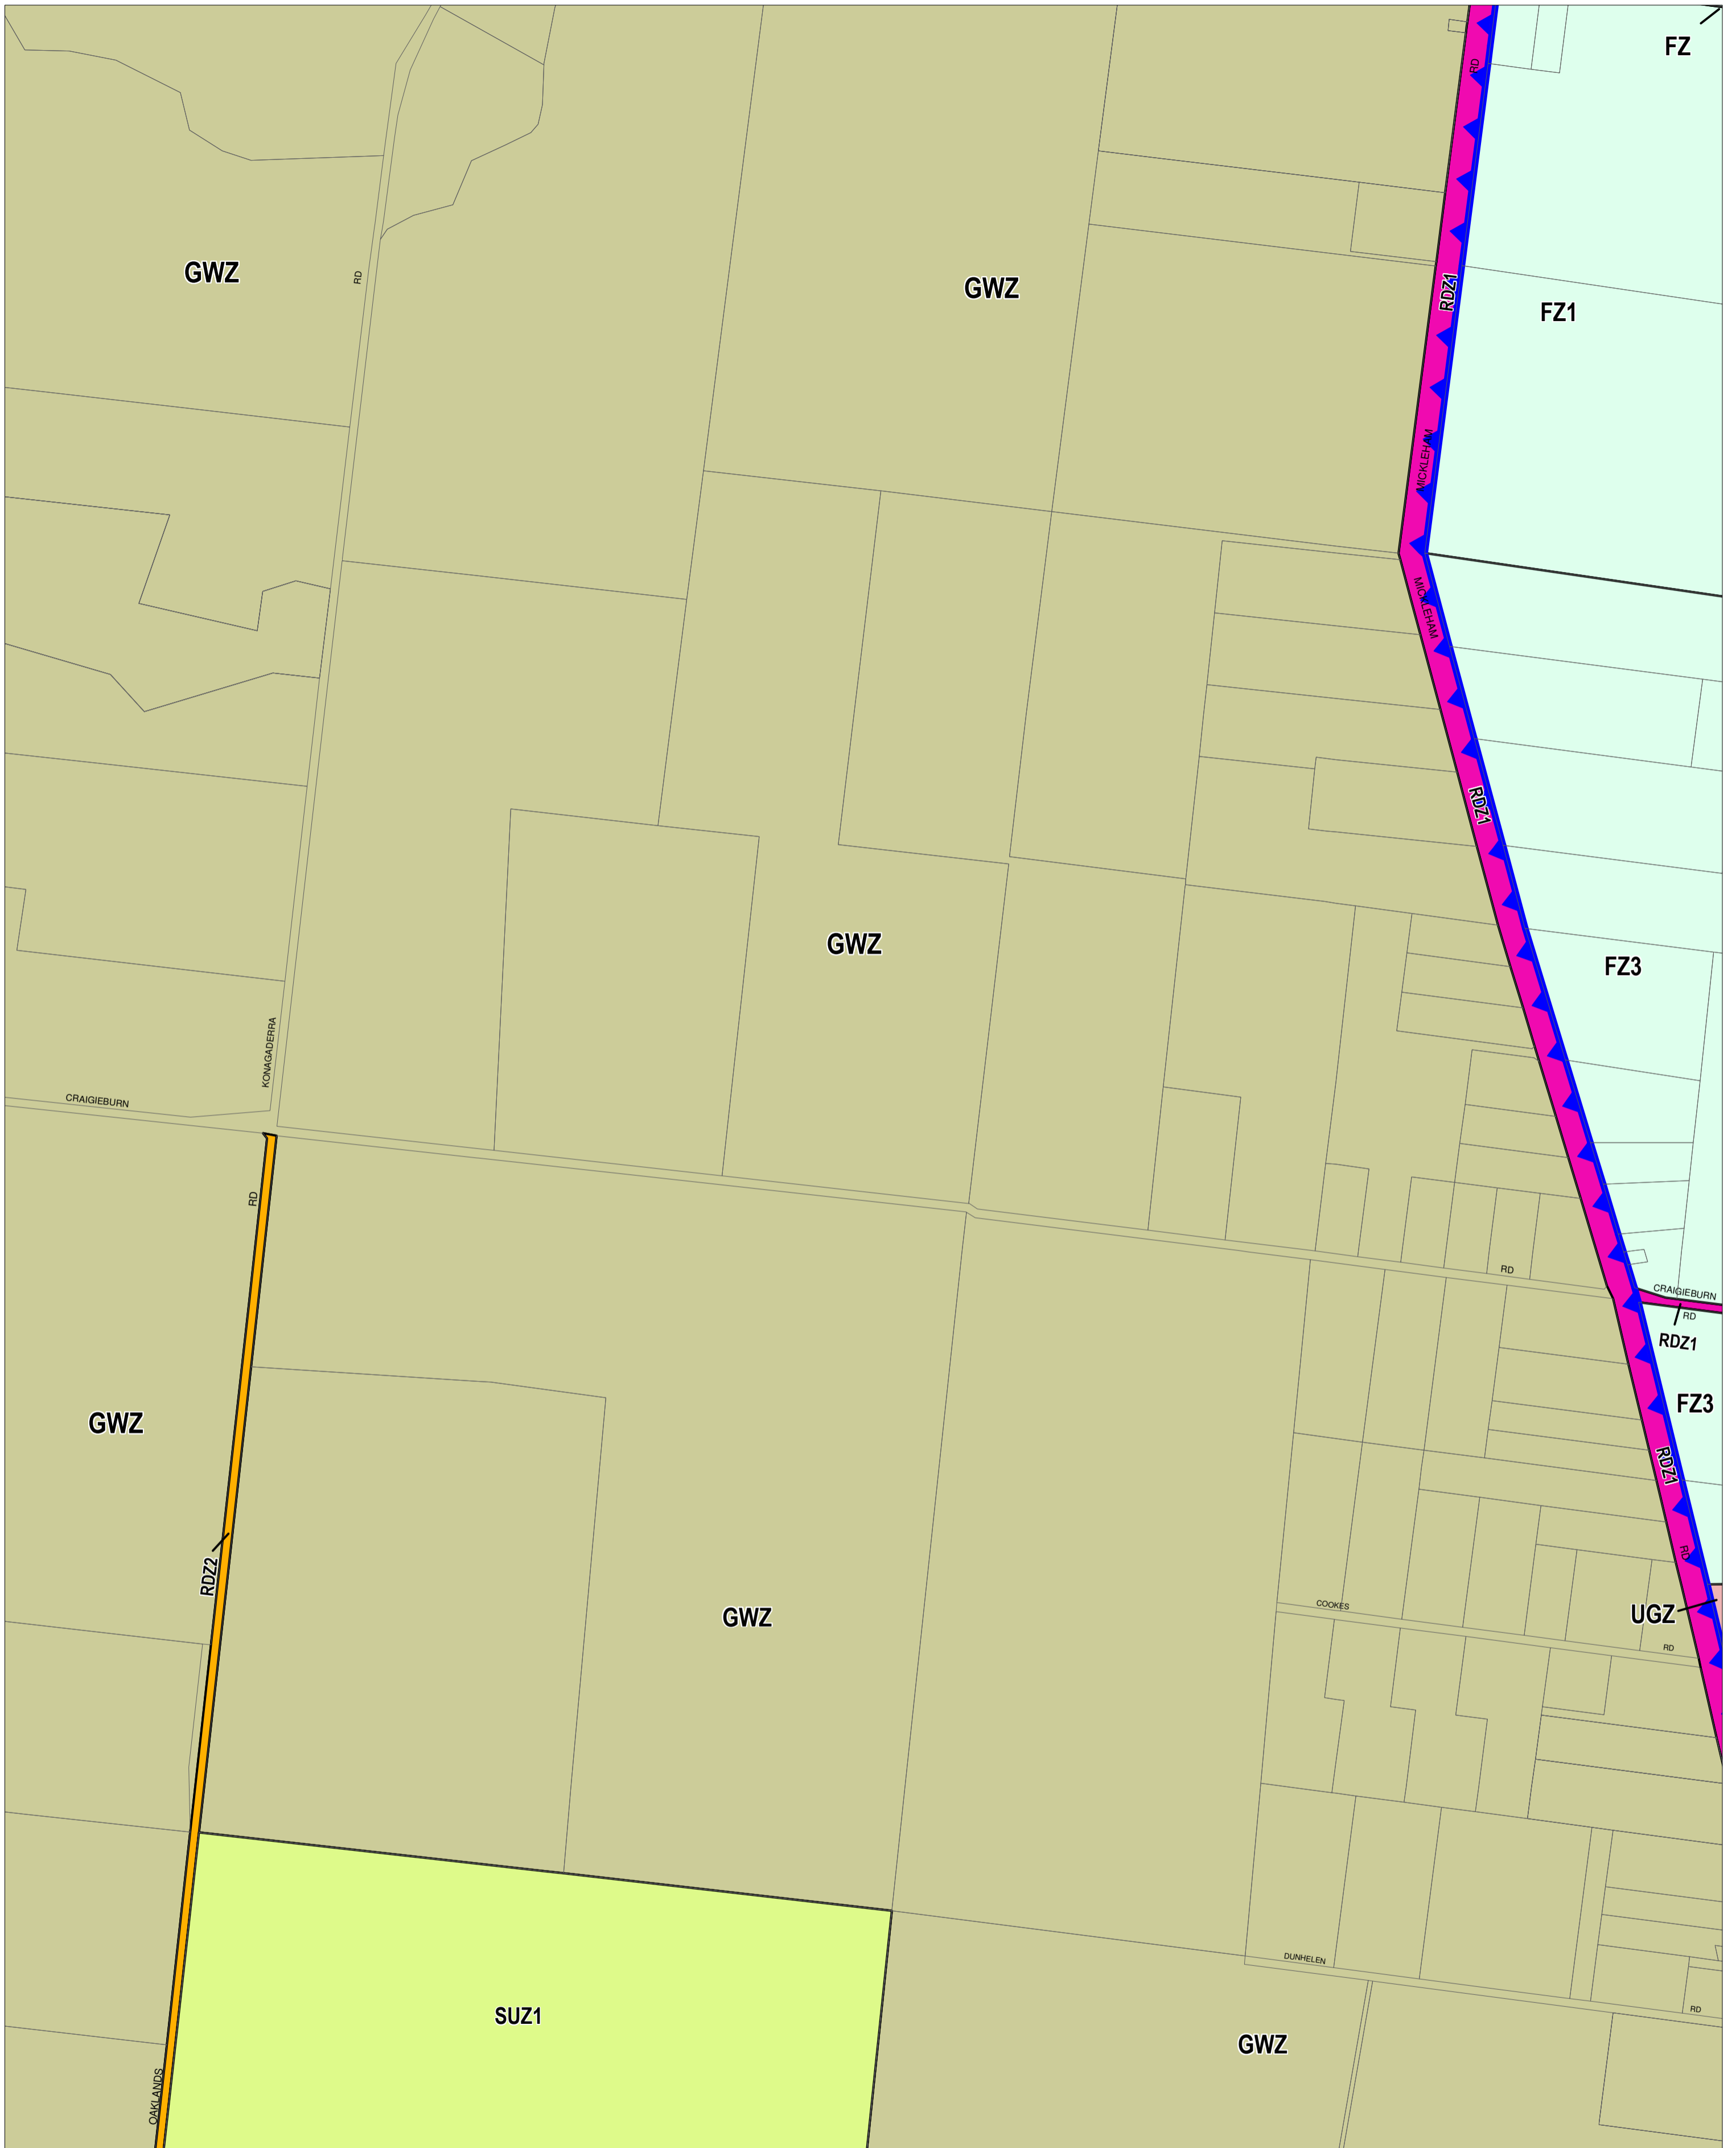

HUME PLANNING SCHEME - LOCAL PROVISION

Public Land

- RDZ1 Road Zone - Category 1
- RDZ2 Road Zone - Category 2

Rural

- FZ Farming Zone
- FZ1 Farming Zone - Schedule 1
- FZ3 Farming Zone - Schedule 3
- GWZ Green Wedge Zone

Special Purpose

- SUZ1 Special Use Zone - Schedule 1
- UGZ Urban Growth Zone

Land Outside Urban Growth Boundary

Urban Growth Boundary

Printed: 5/9/2012

AMENDMENT C166