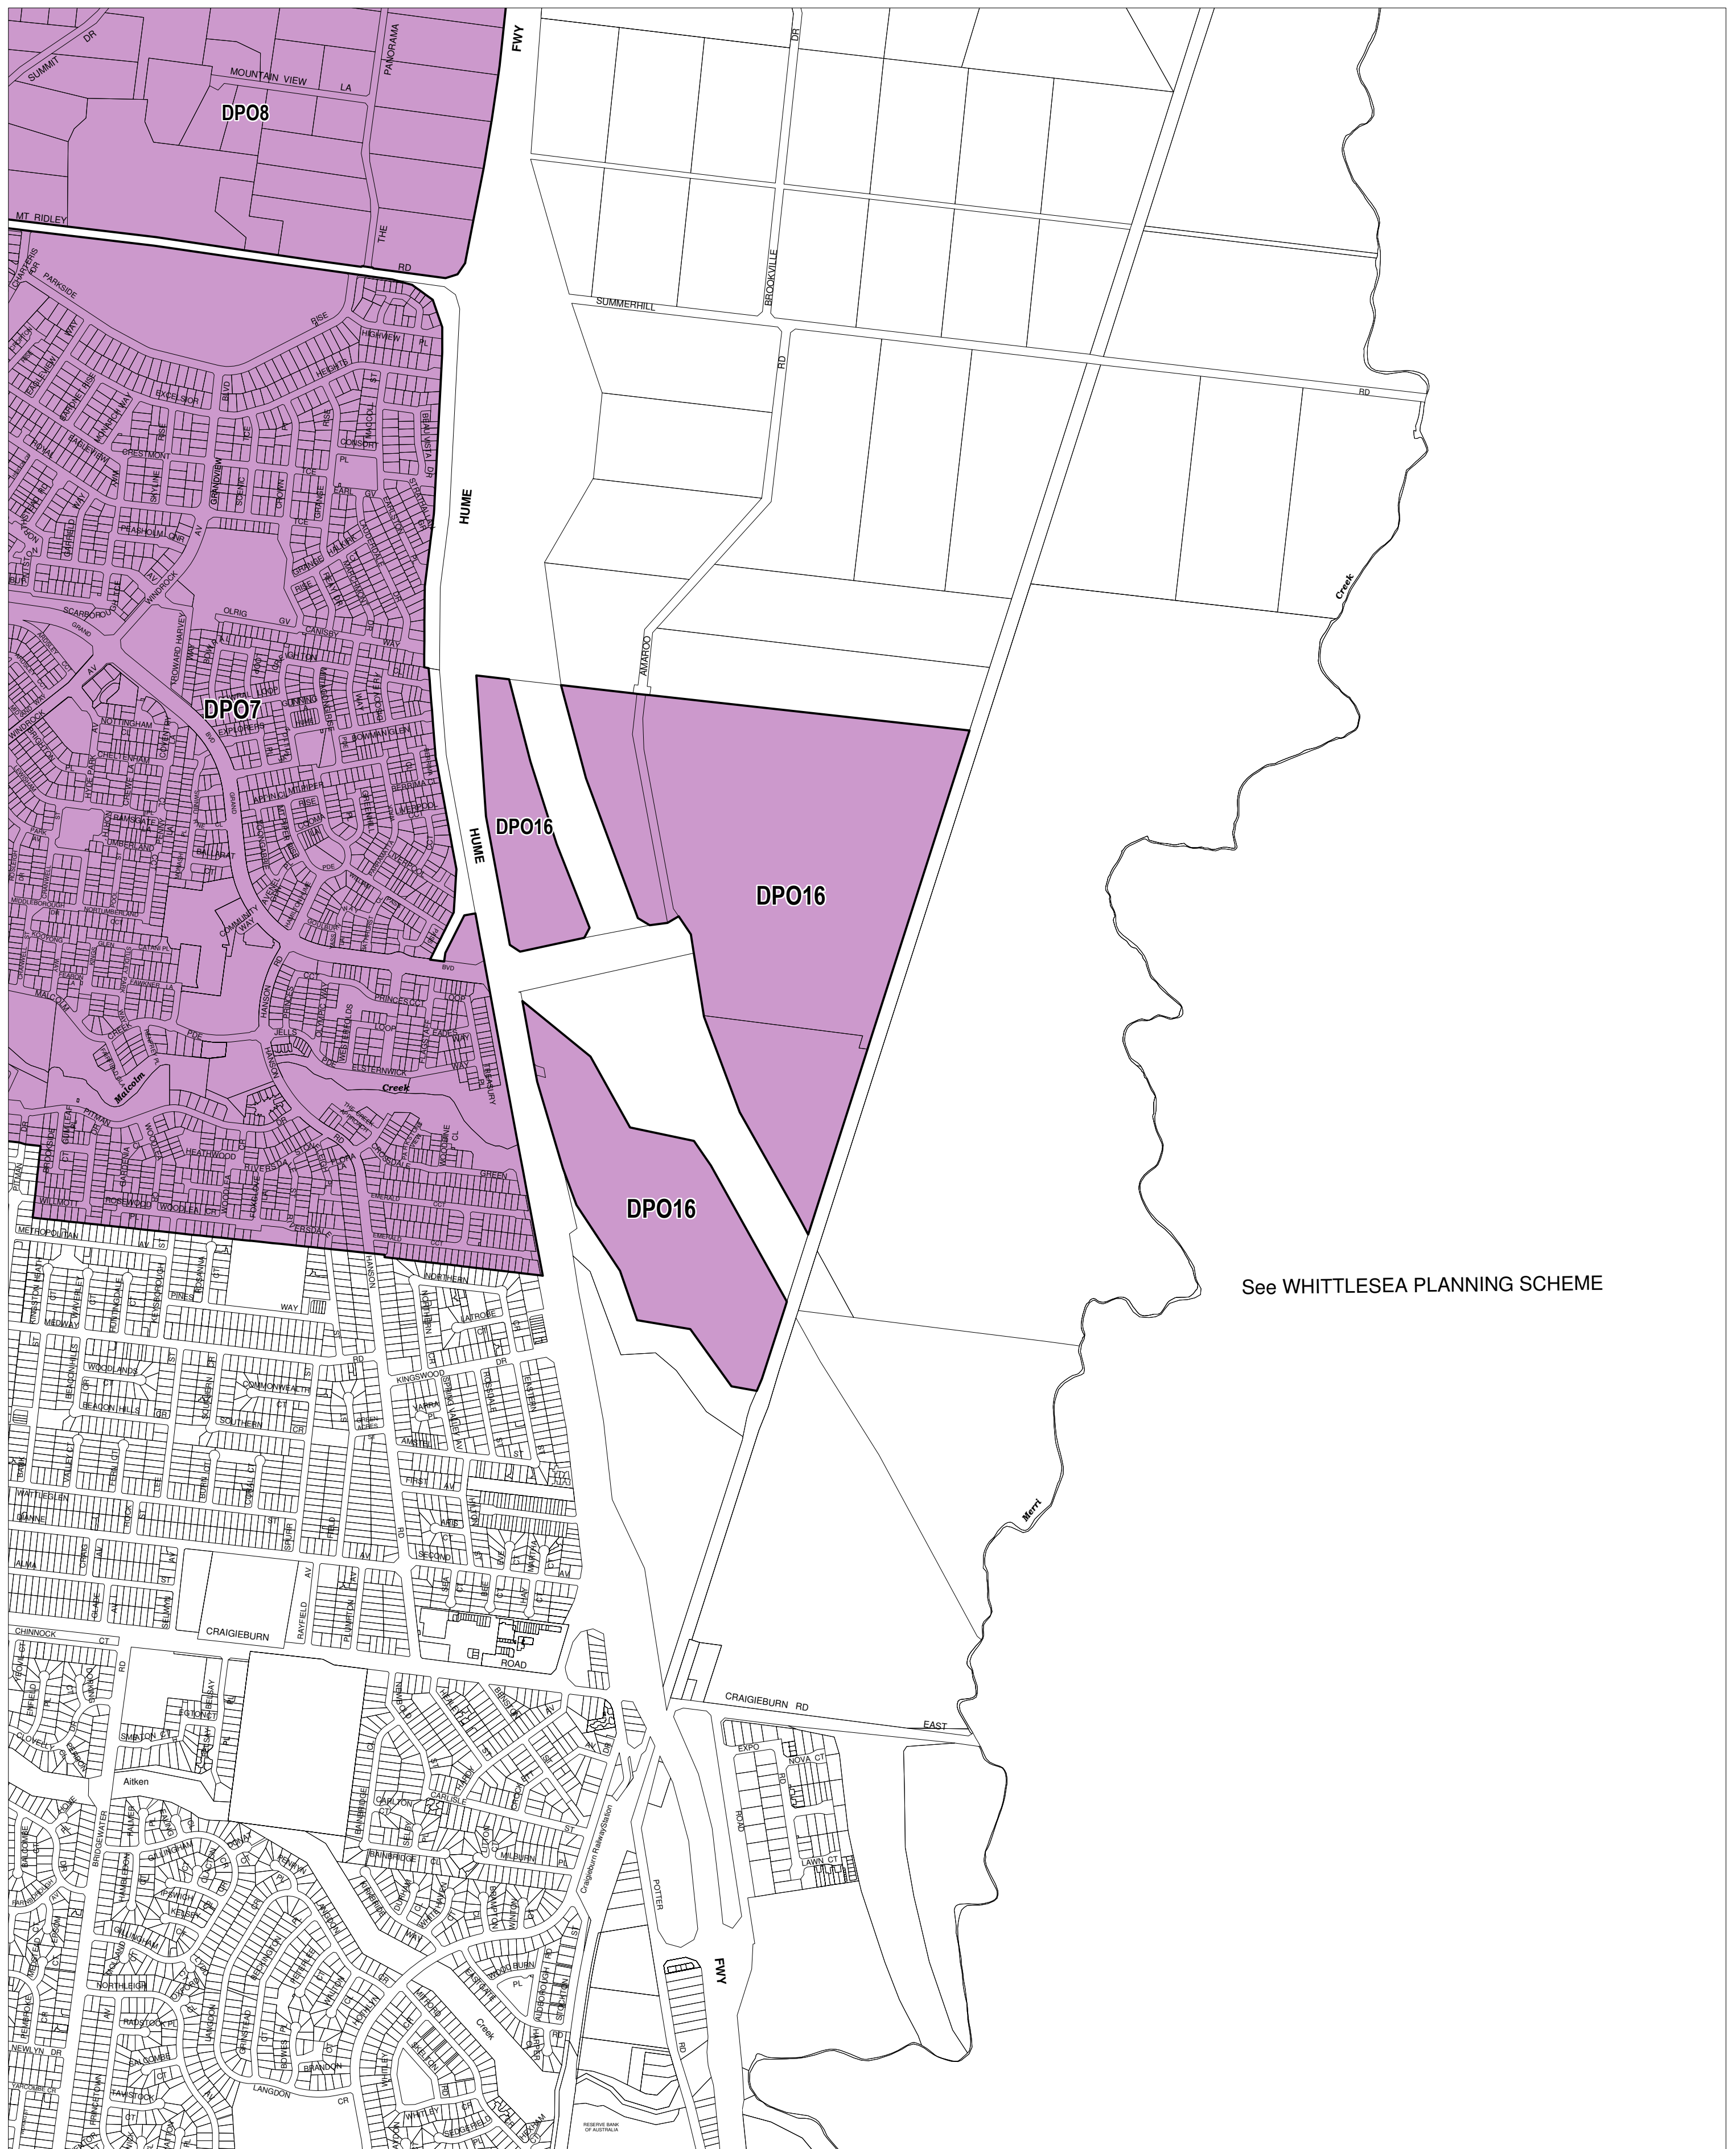

HUME PLANNING SCHEME - LOCAL PROVISION

See WHITTLESEA PLANNING SCHEME

Overlays	
	Development Plan Overlay - Schedule 16
	Development Plan Overlay - Schedule 7
	Development Plan Overlay - Schedule 8

200 0 200 400 600 800 1000 m

AUSTRALIAN MAP GRID ZONE 55

INDEX TO ADJOINING METRIC SERIES MAP

1	2	3	4
5	6	8	9
12	13	14	15
16	17	18	19
20	21	22	23
24	25	26	

Printed: 12/1/2011

AMENDMENT C111