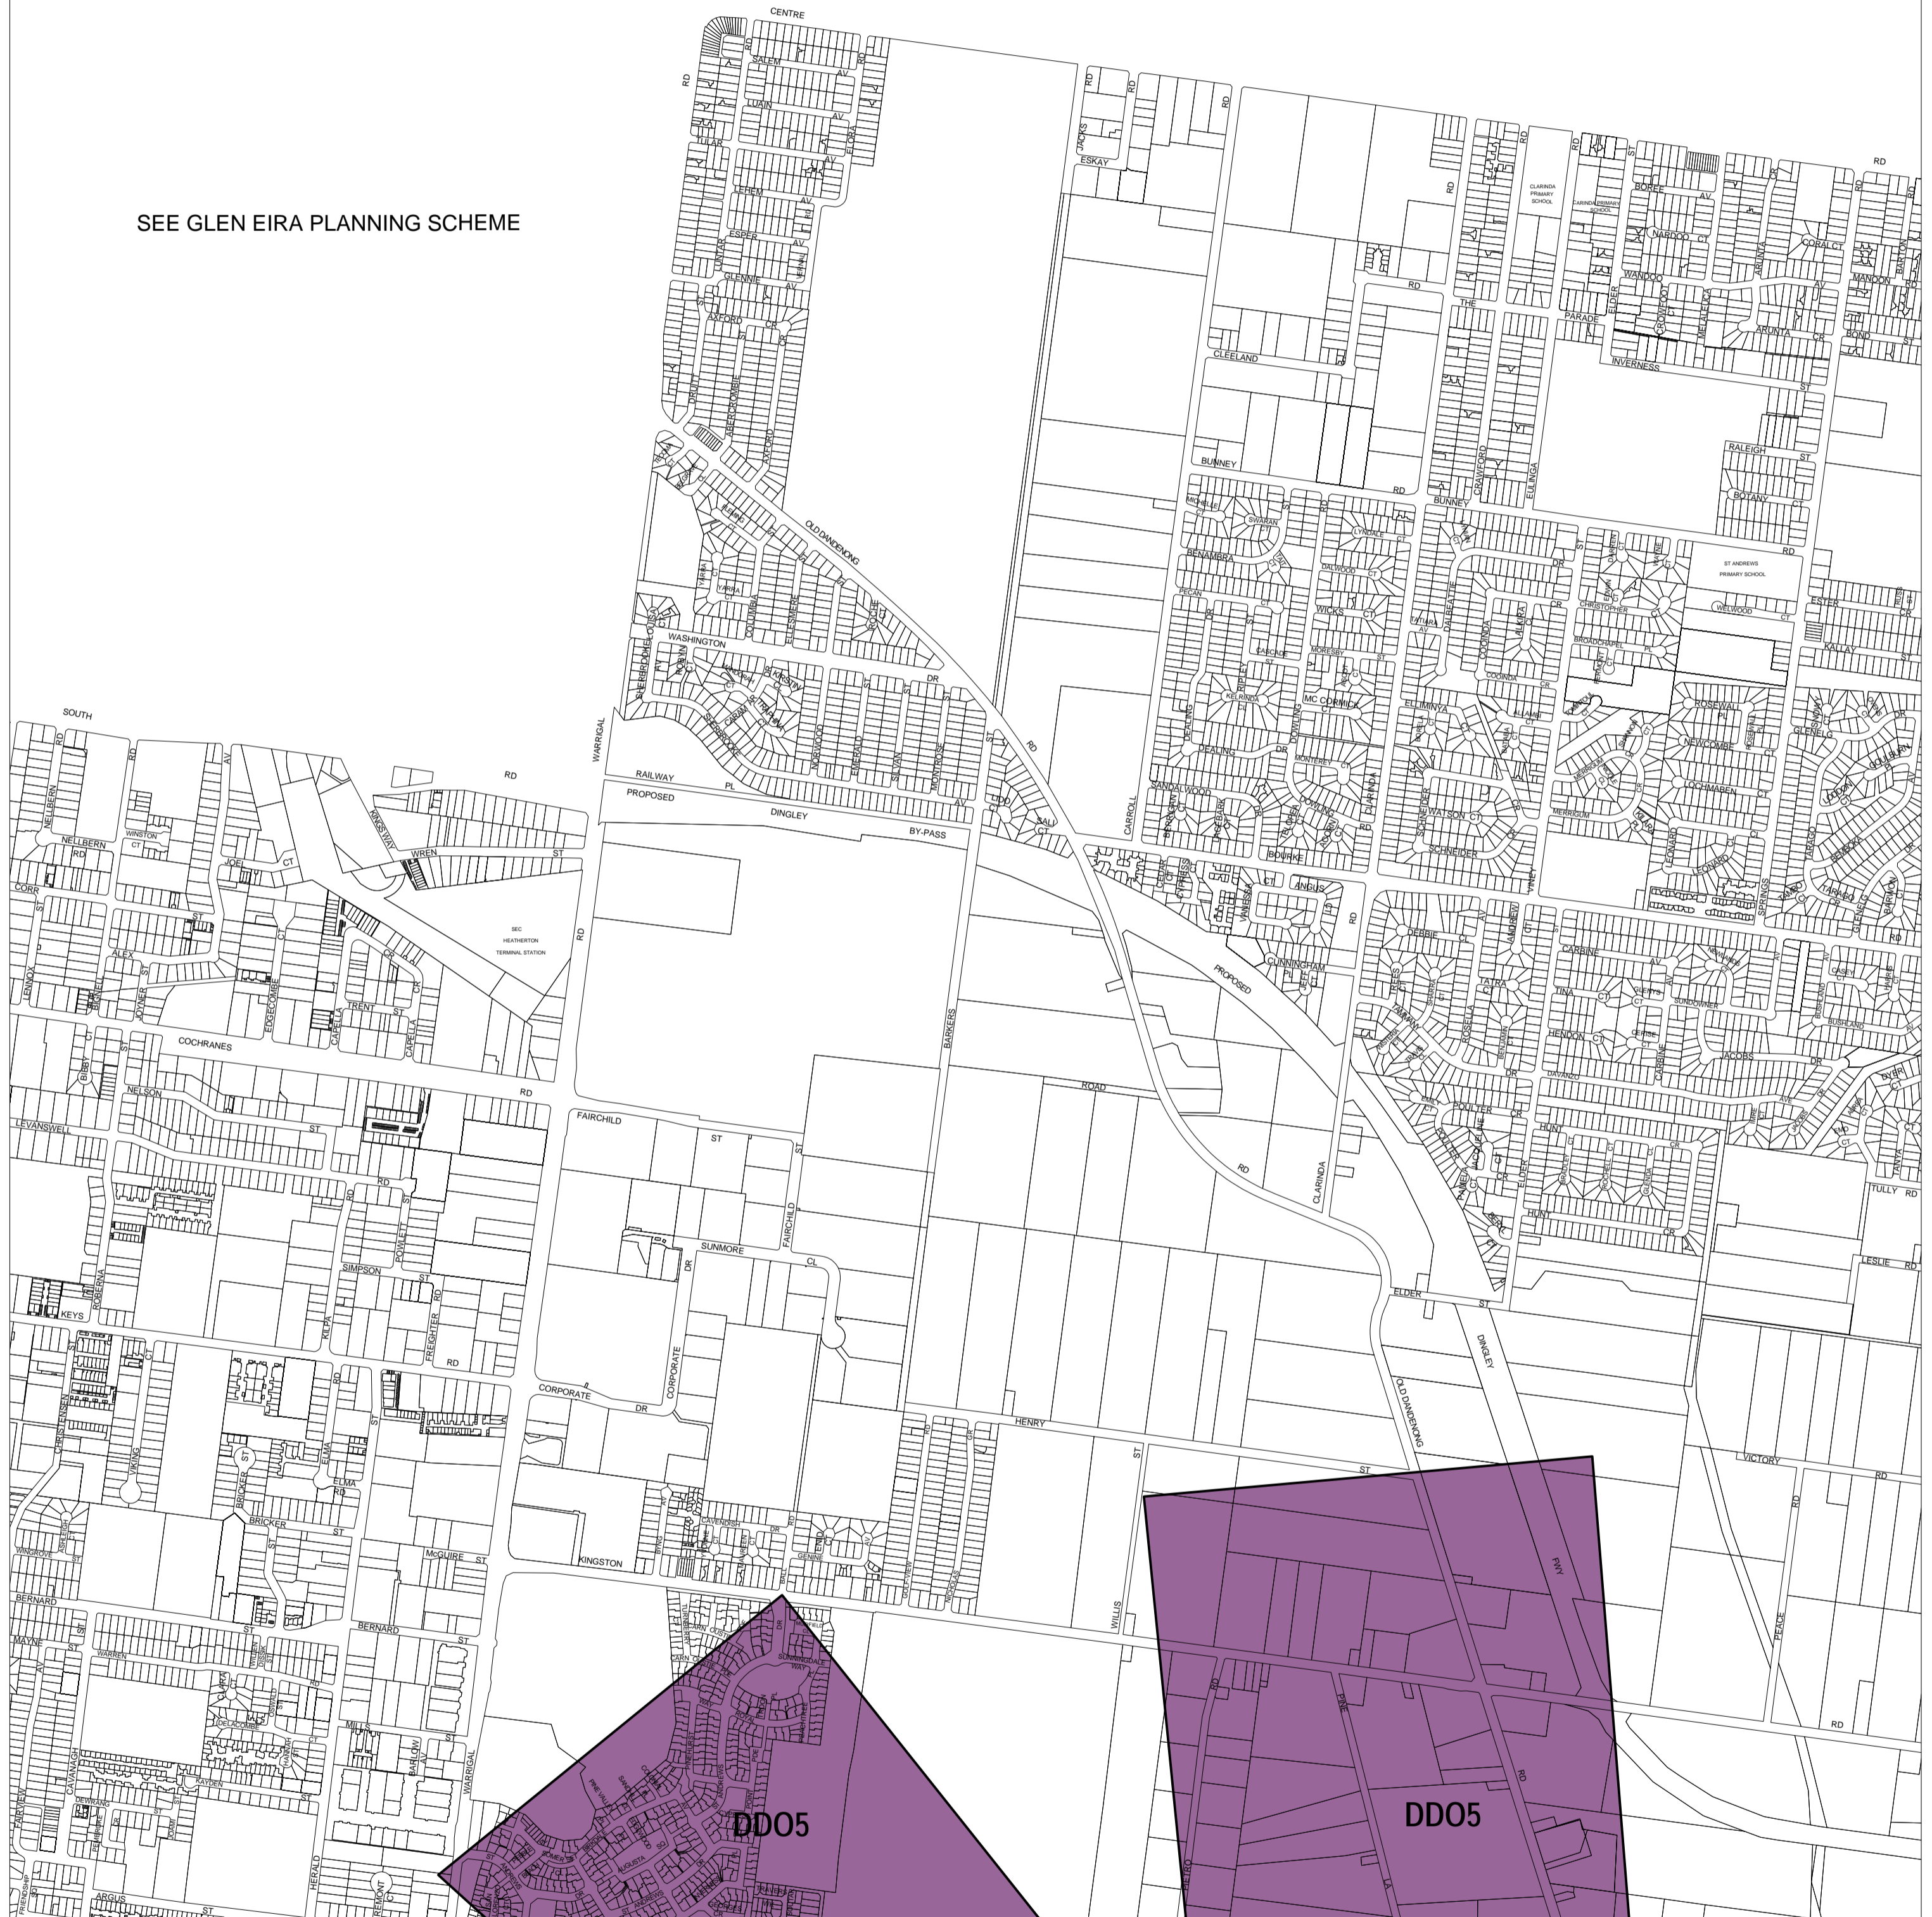

KINGSTON PLANNING SCHEME - LOCAL PROVISION

SEE MONASH PLANNING SCHEME

SEE GLEN EIRA PLANNING SCHEME

Overlays

DD05 Design And Development Overlay - Schedule 5

INDEX TO ADJOINING METRIC SERIES MAP

Printed: 6/6/2007

AMENDMENT C7