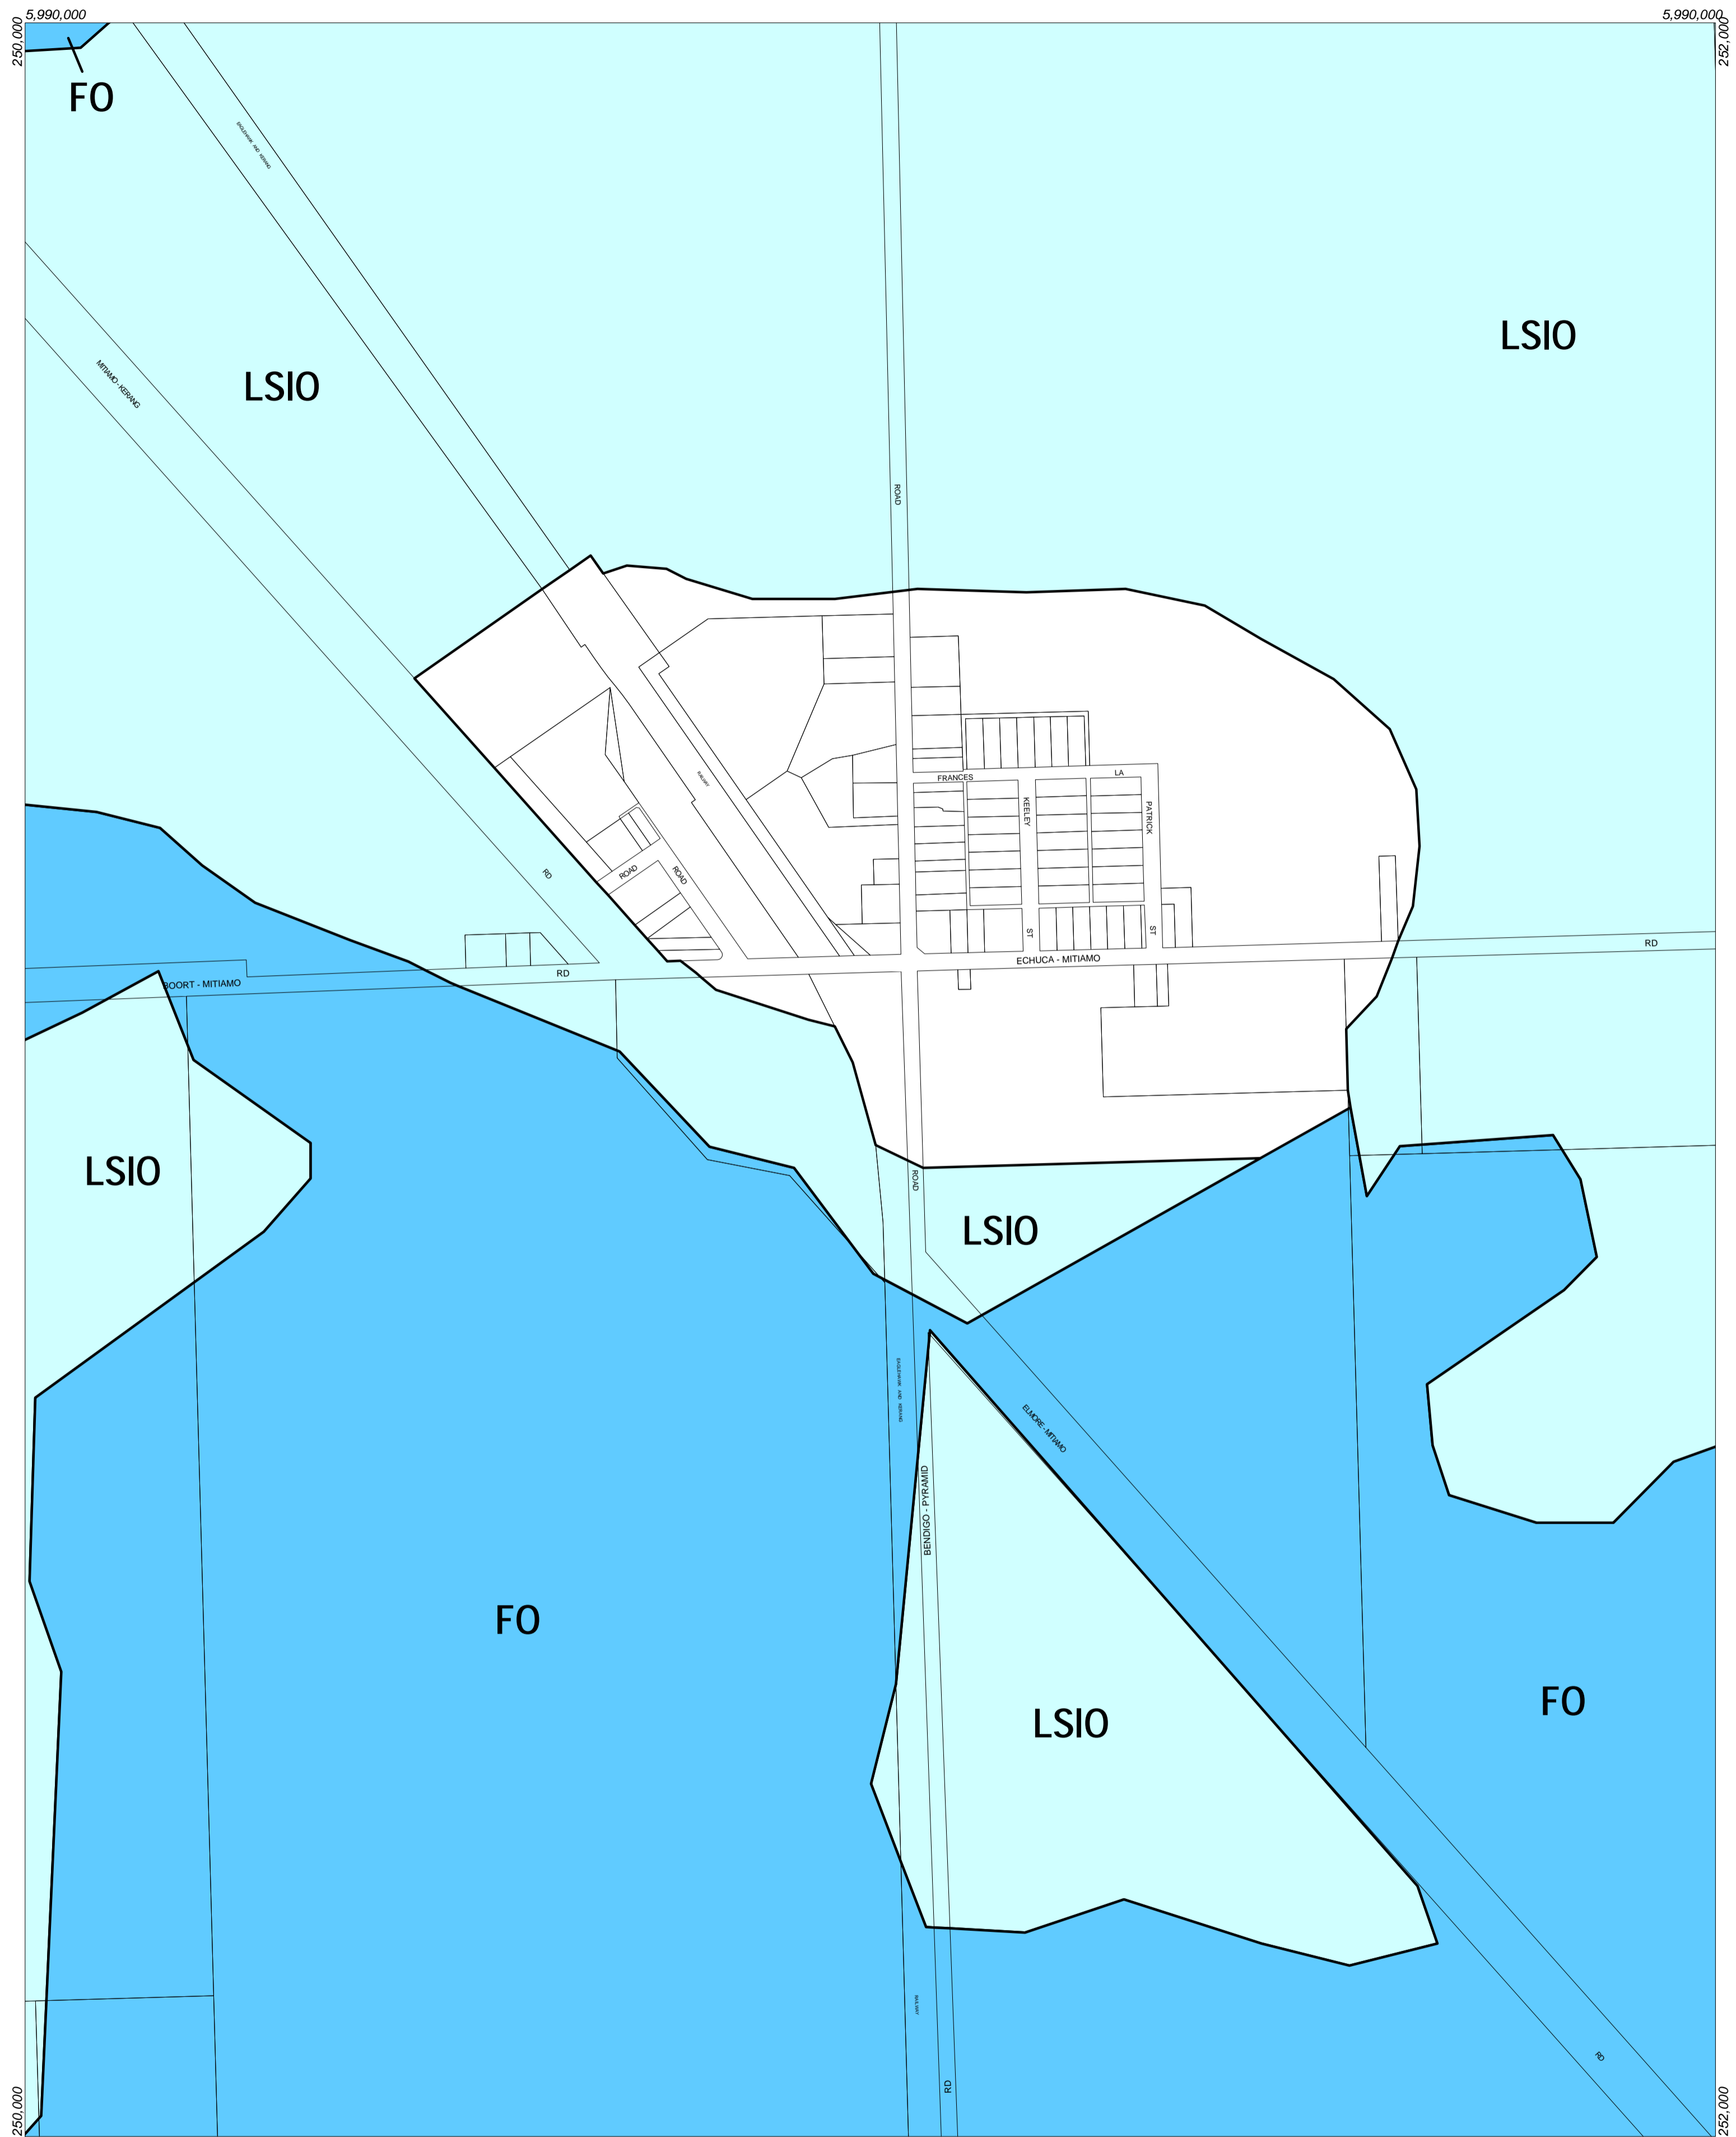

LODDON PLANNING SCHEME - LOCAL PROVISION

Overlays

- Floodway Overlay
- Land Subject To Inundation Overlay

Amendment C9
Printed: 8/12/2004