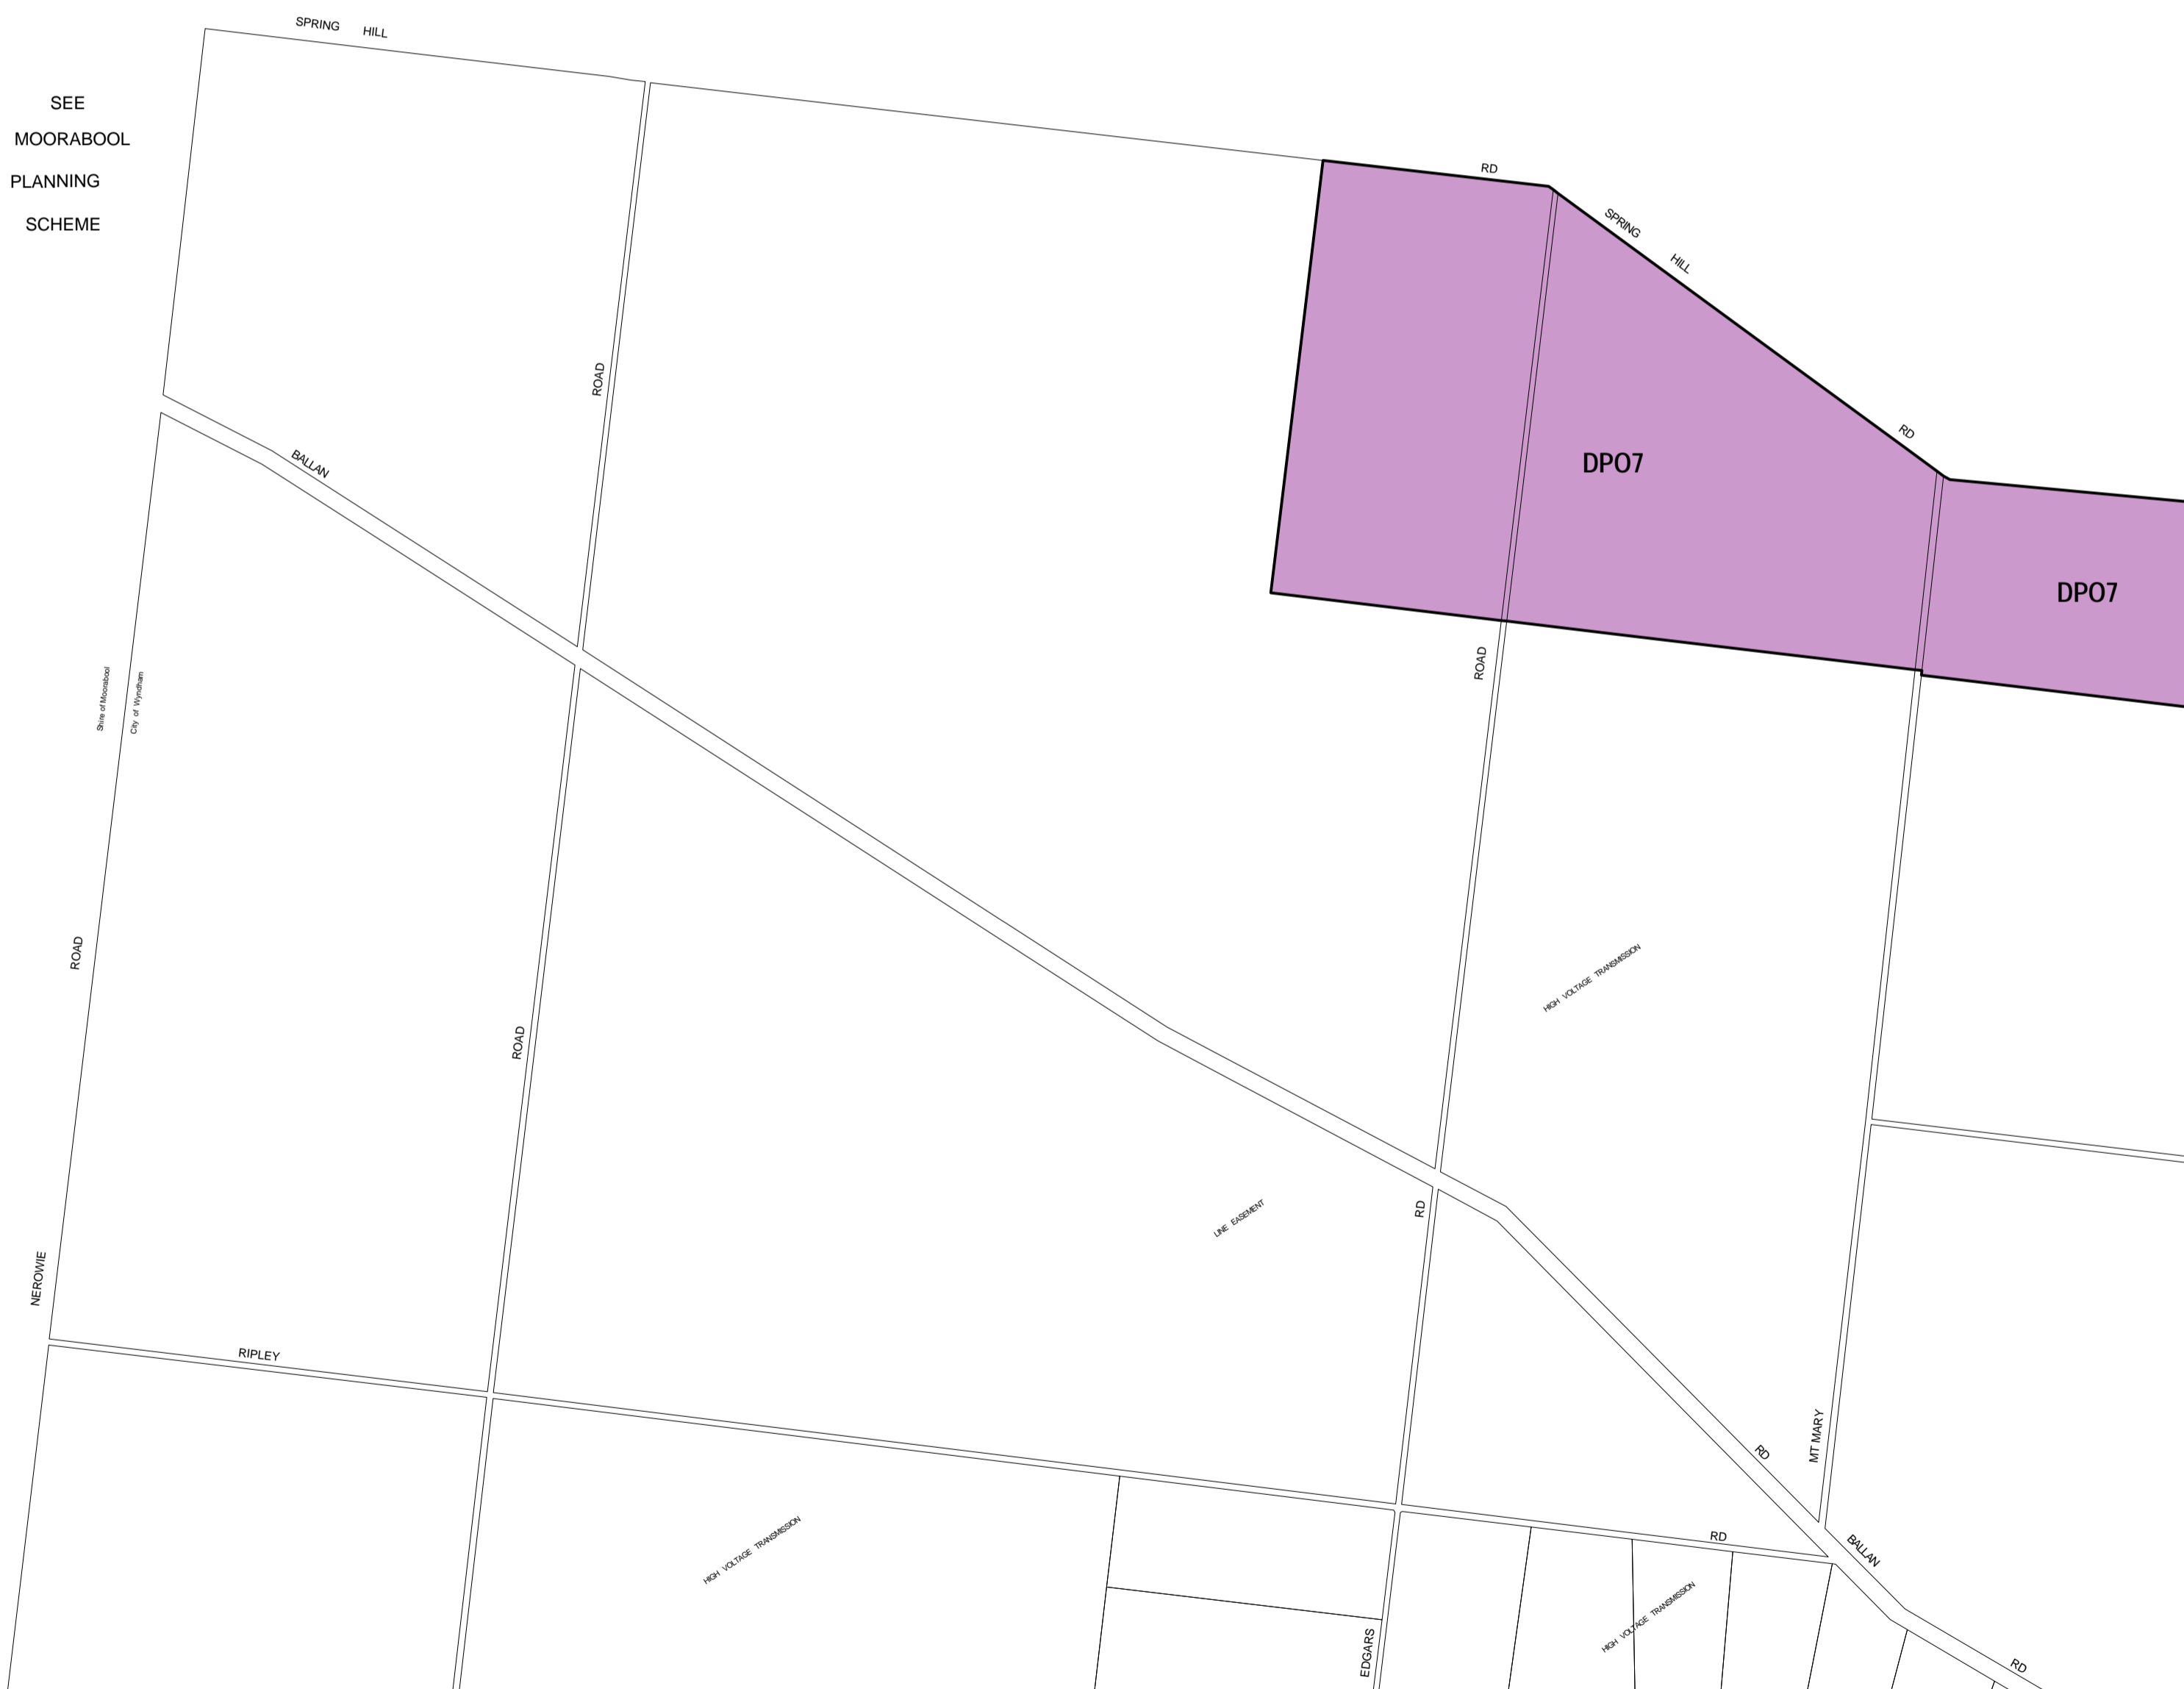

WYNDHAM PLANNING SCHEME - LOCAL PROVISION

SEE MELTON PLANNING SCHEME

Overlays	
	Development Plan Overlay - Schedule 7

AUSTRALIAN MAP GRID ZONE 55

Printed: 22/8/2007

AMENDMENT C20