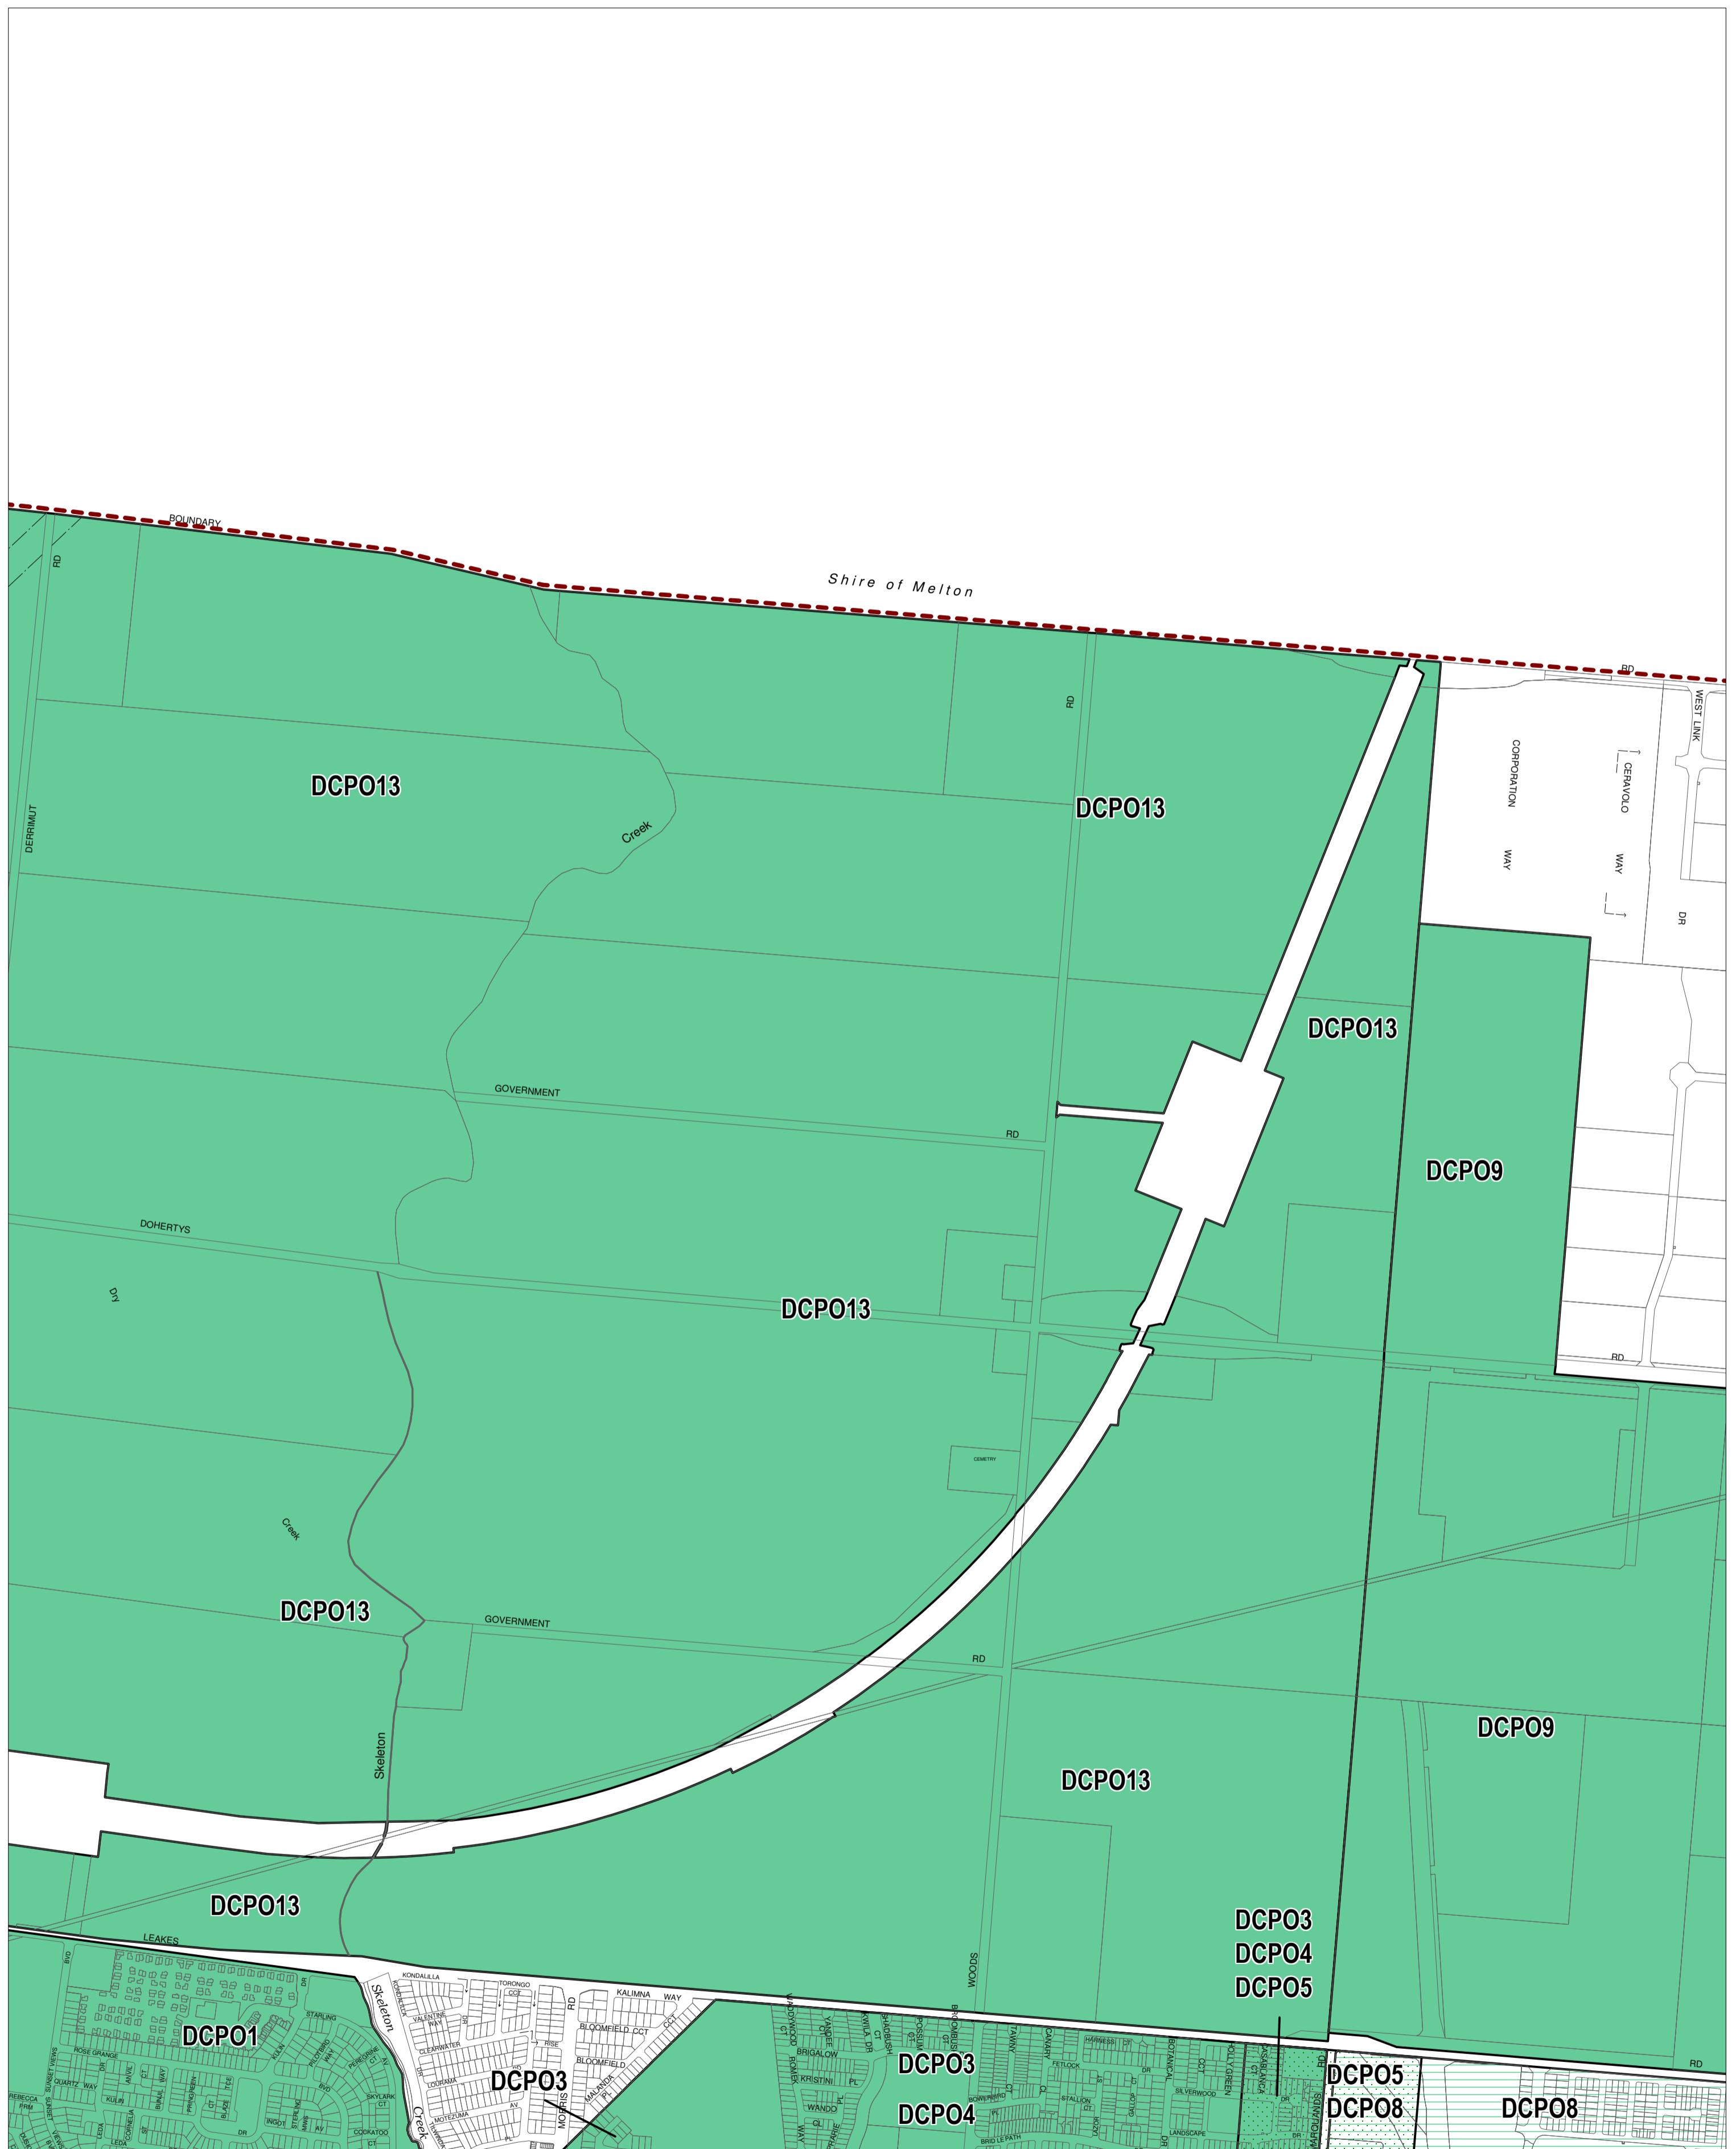

WYNDHAM PLANNING SCHEME - LOCAL PROVISION