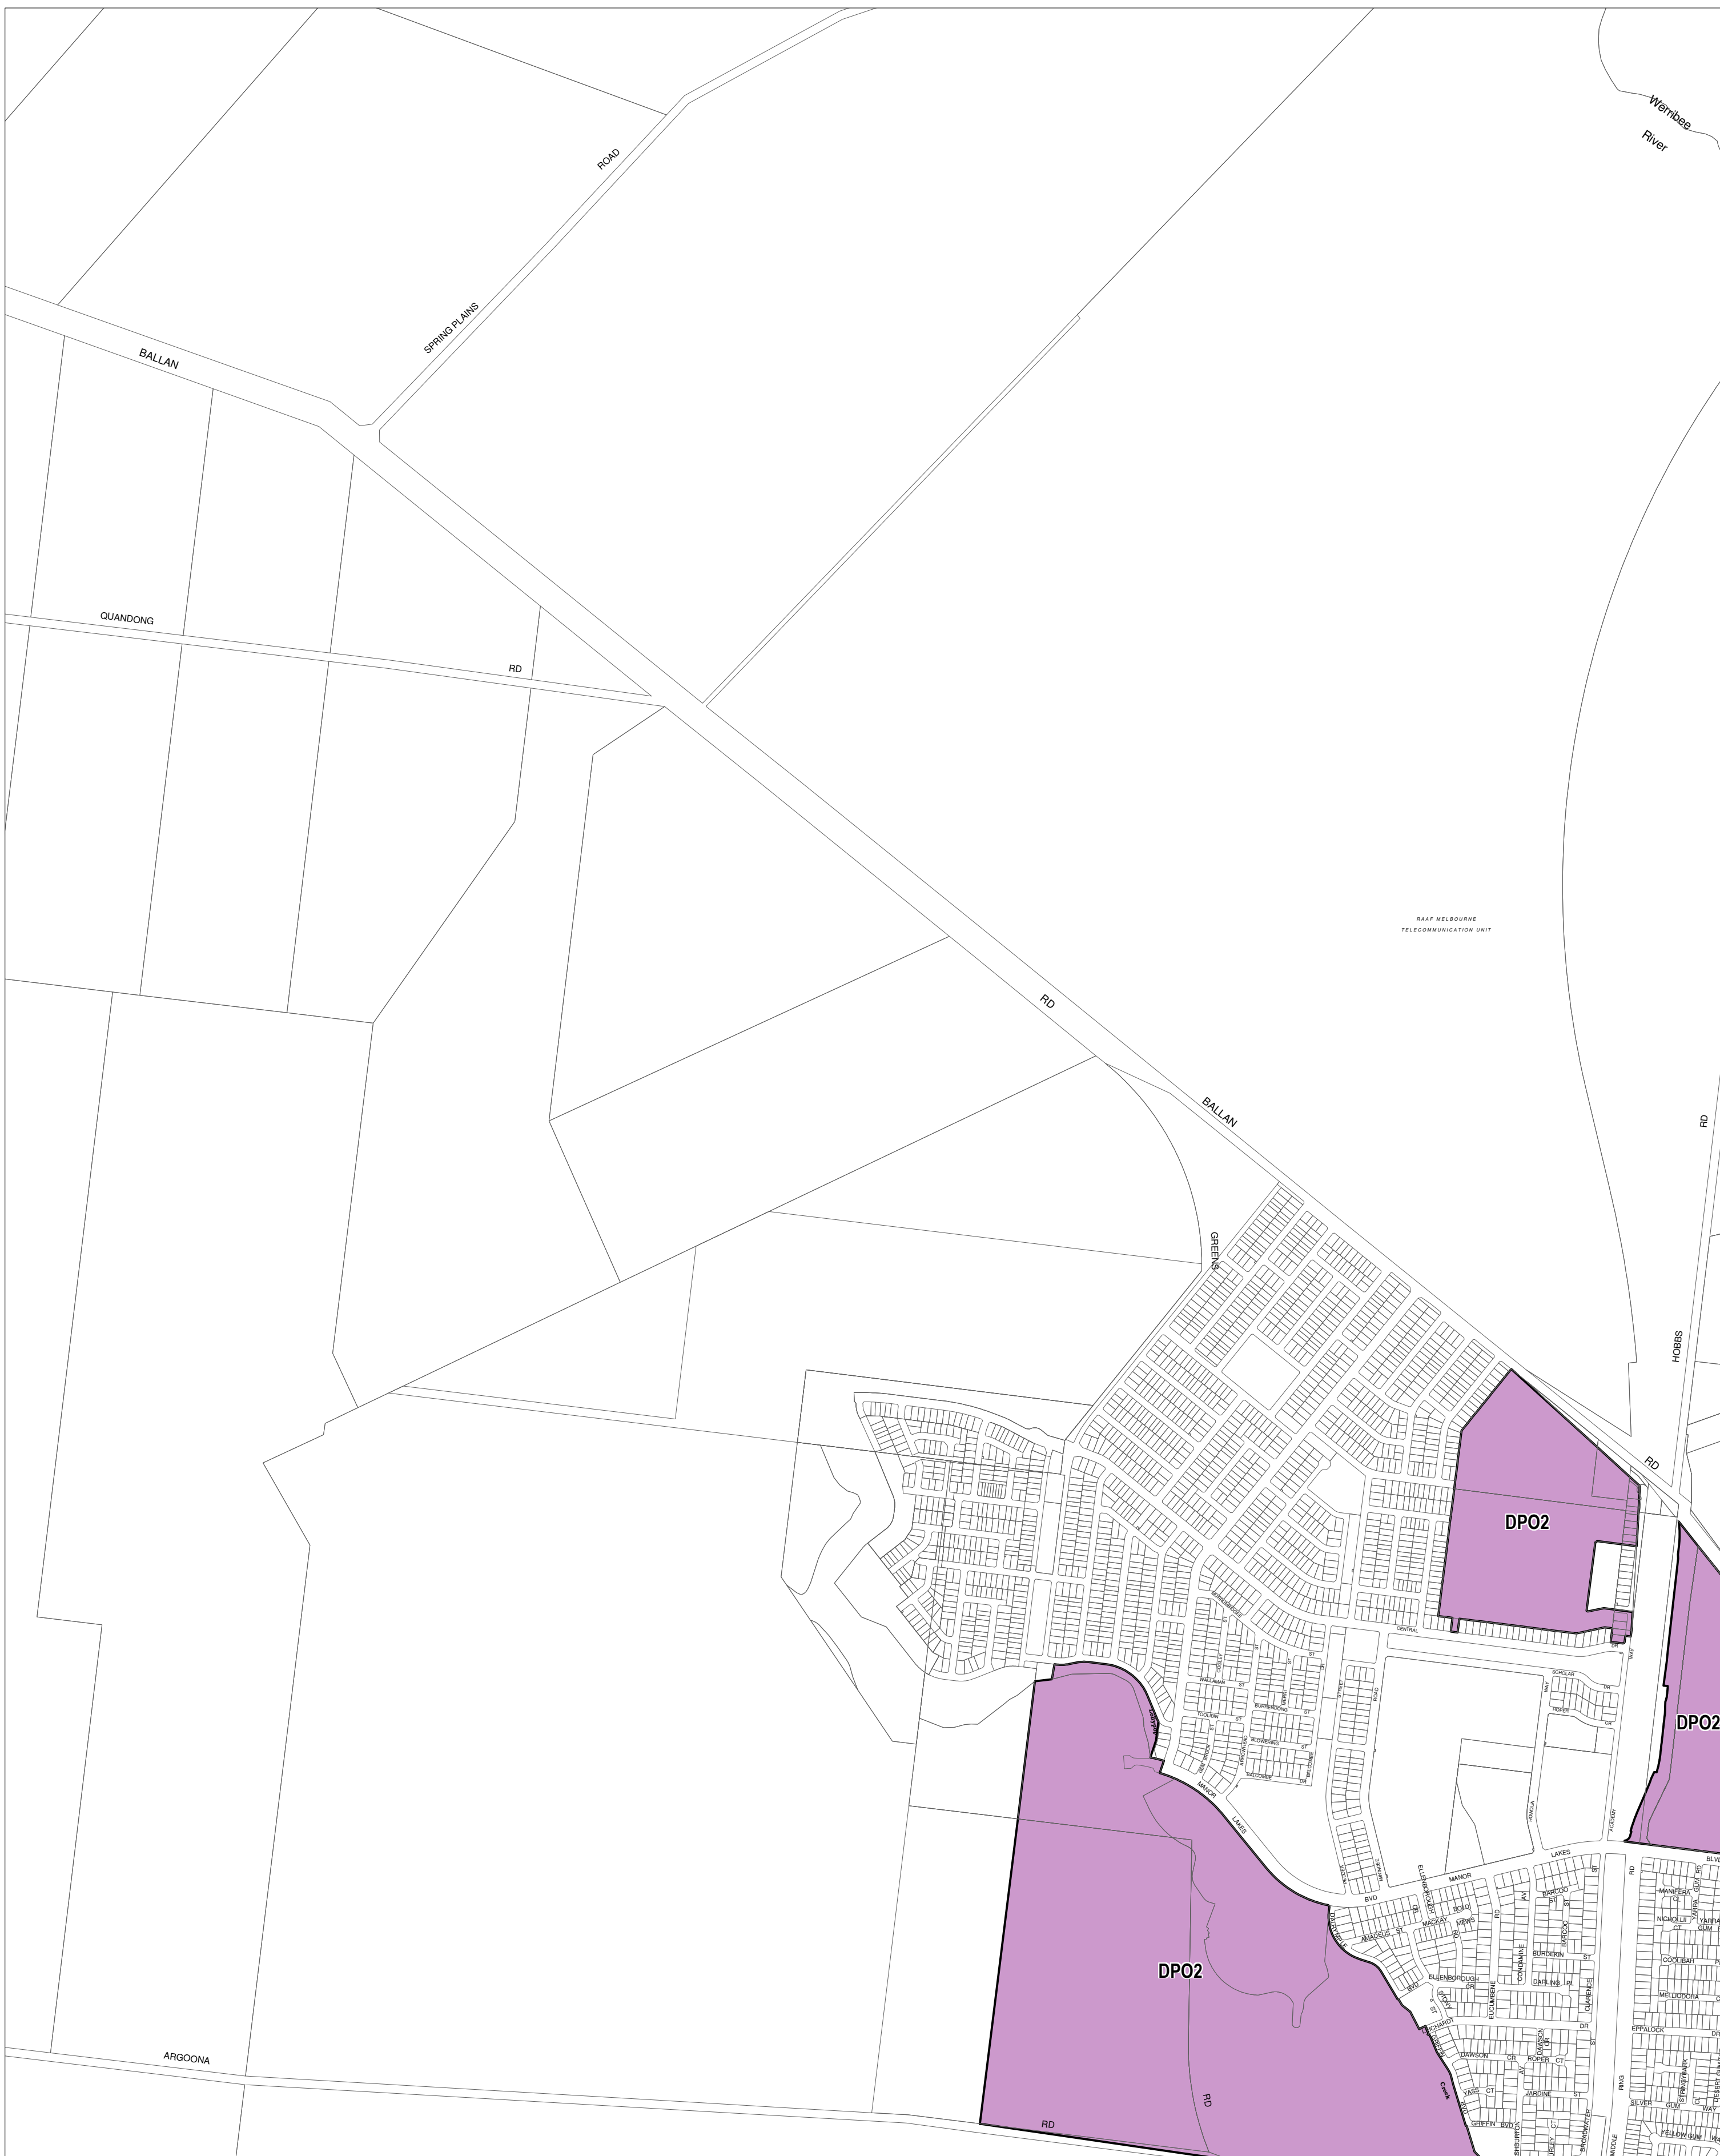

WYNDHAM PLANNING SCHEME - LOCAL PROVISION

Overlays

DPO2 Development Plan Overlay - Schedule 2

200 0 200 400 600 800 1000 m

AUSTRALIAN MAP GRID ZONE 55

INDEX TO ADJOINING METRIC SERIES MAP

		2			
		3	4	5	6
7	8	9	10	11	12
		14	15	16	17
		22	23	24	
		21	25		

Printed: 4/9/2014

AMENDMENT GC17