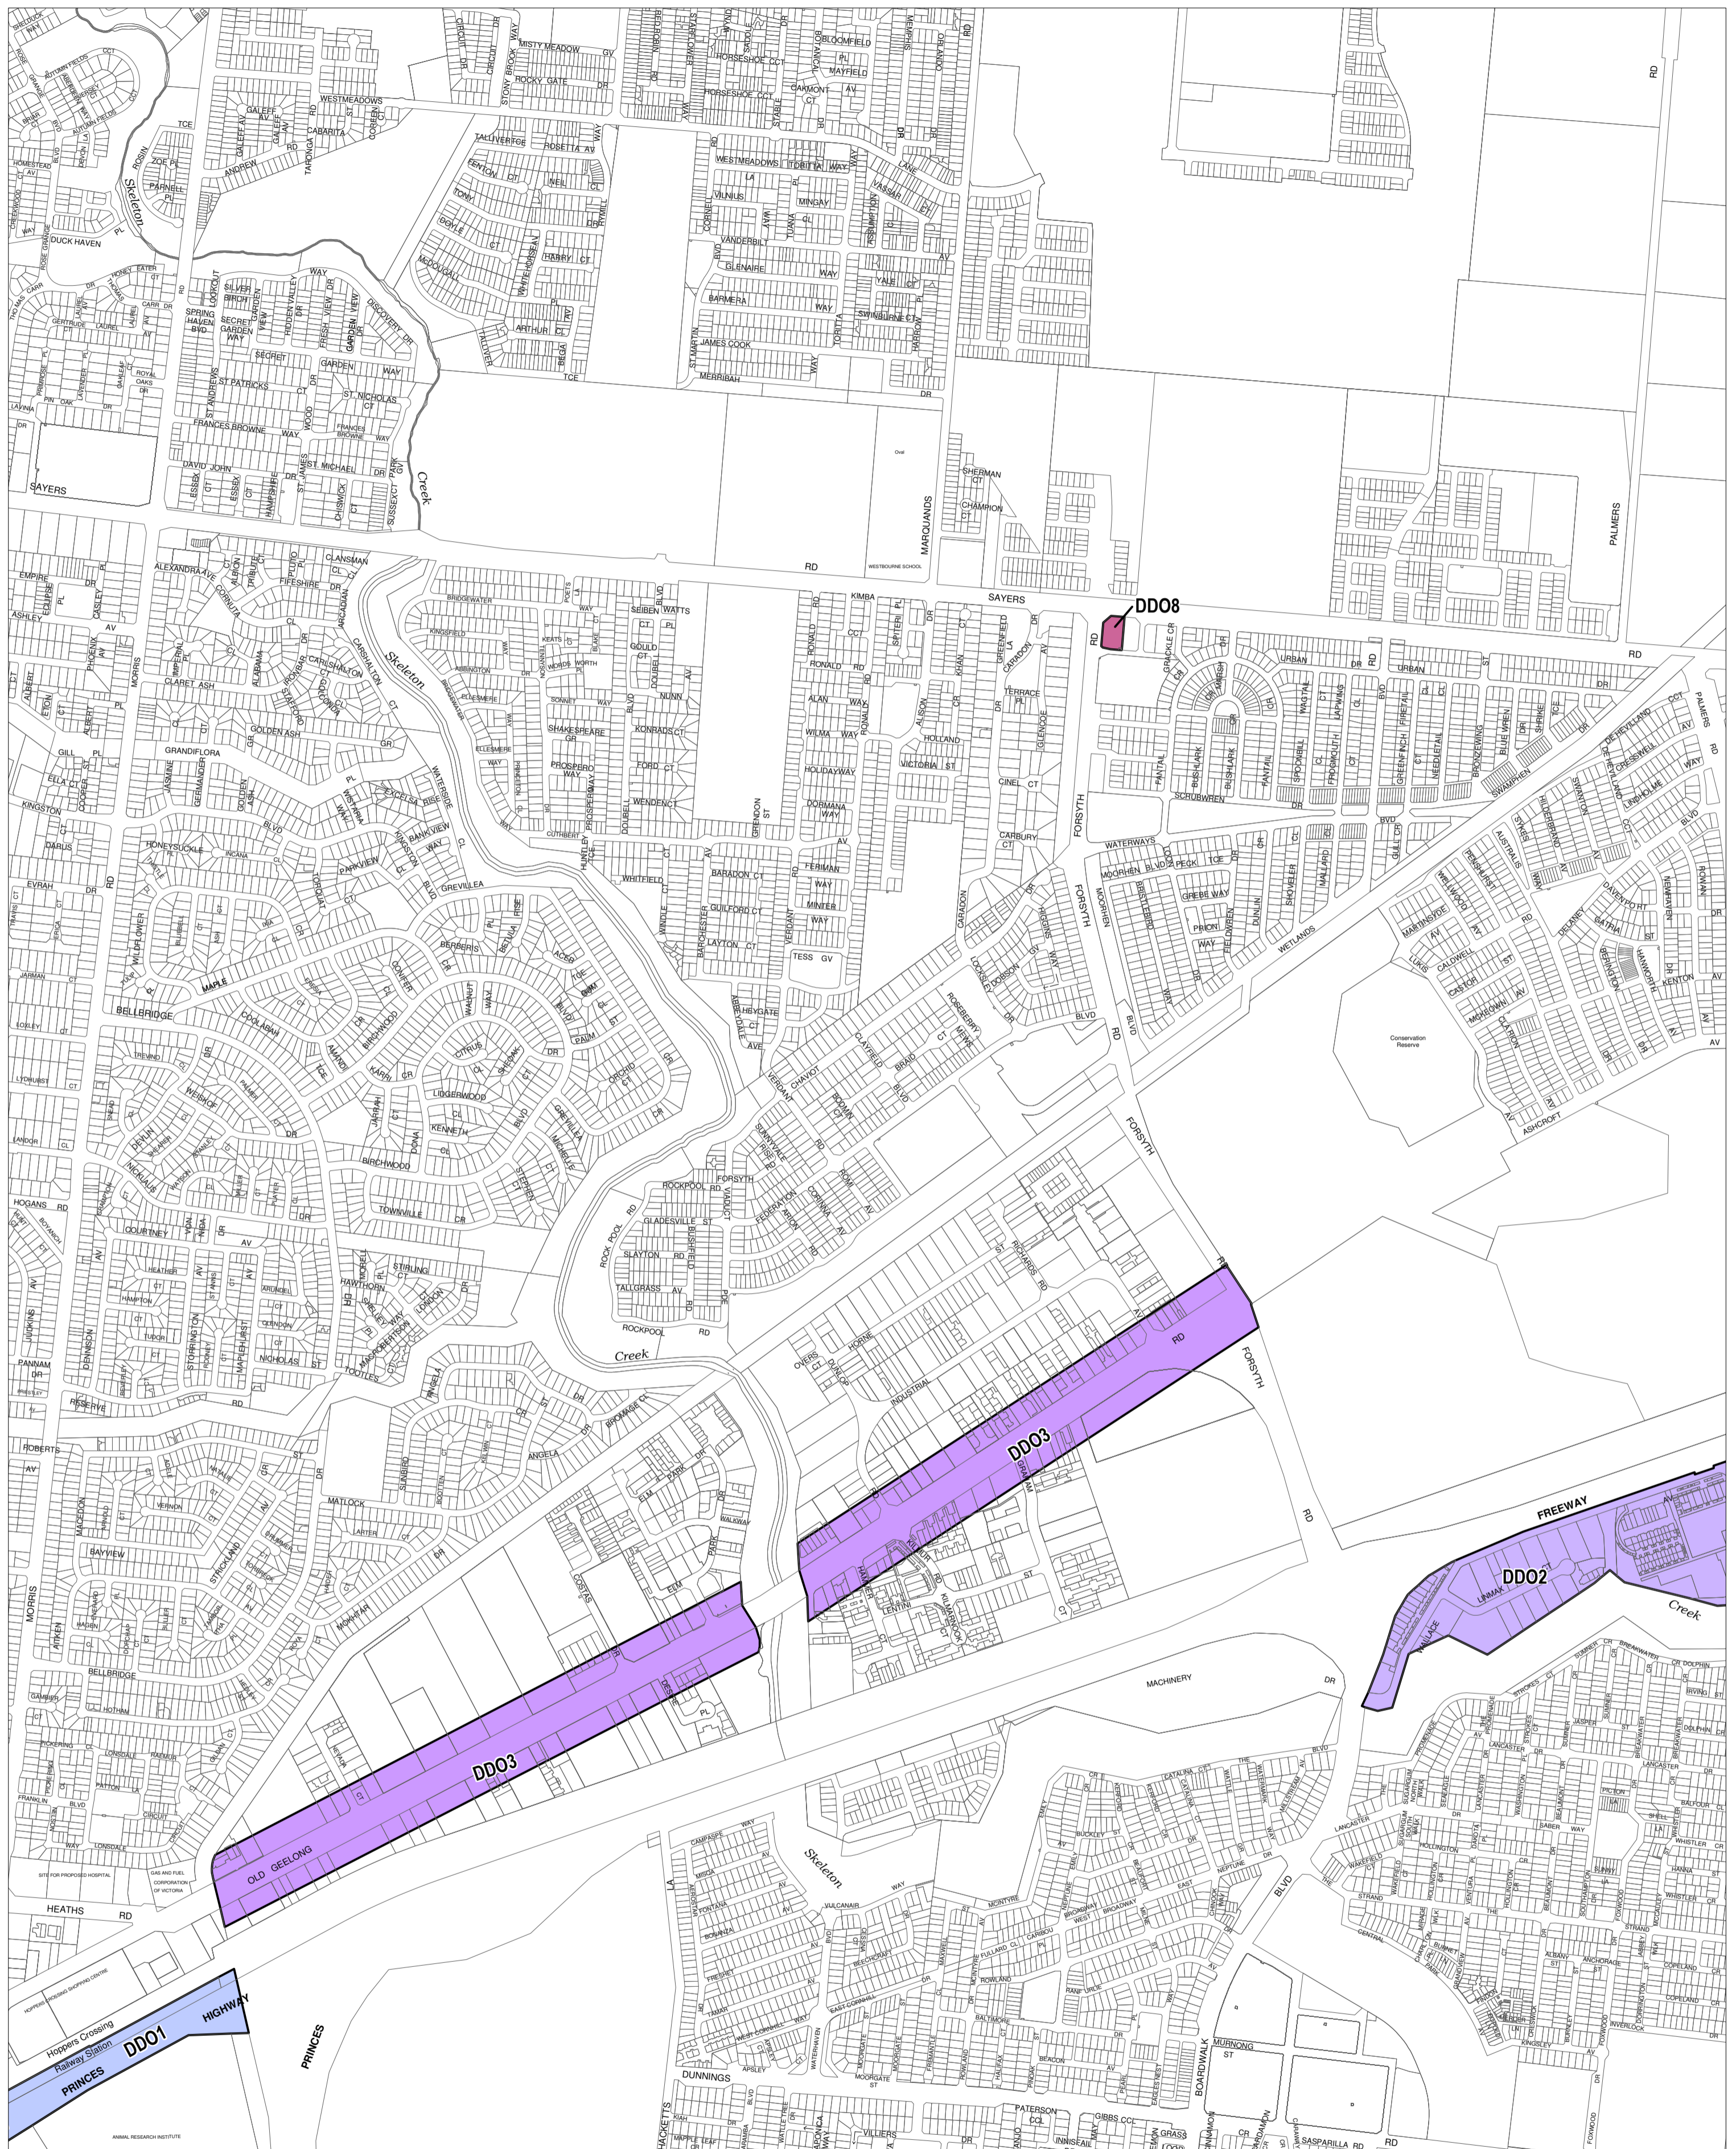

WYNDHAM PLANNING SCHEME - LOCAL PROVISION

1. **Overlays**
2. DDO1 Design And Development Overlay - Schedule 1
   - DDO2 Design And Development Overlay - Schedule 2
   - DDO3 Design And Development Overlay - Schedule 3
   - DDO8 Design And Development Overlay - Schedule 8

AUSTRALIAN MAP GRID ZONE 55

Printed: 14/10/2013

AMENDMENT C179