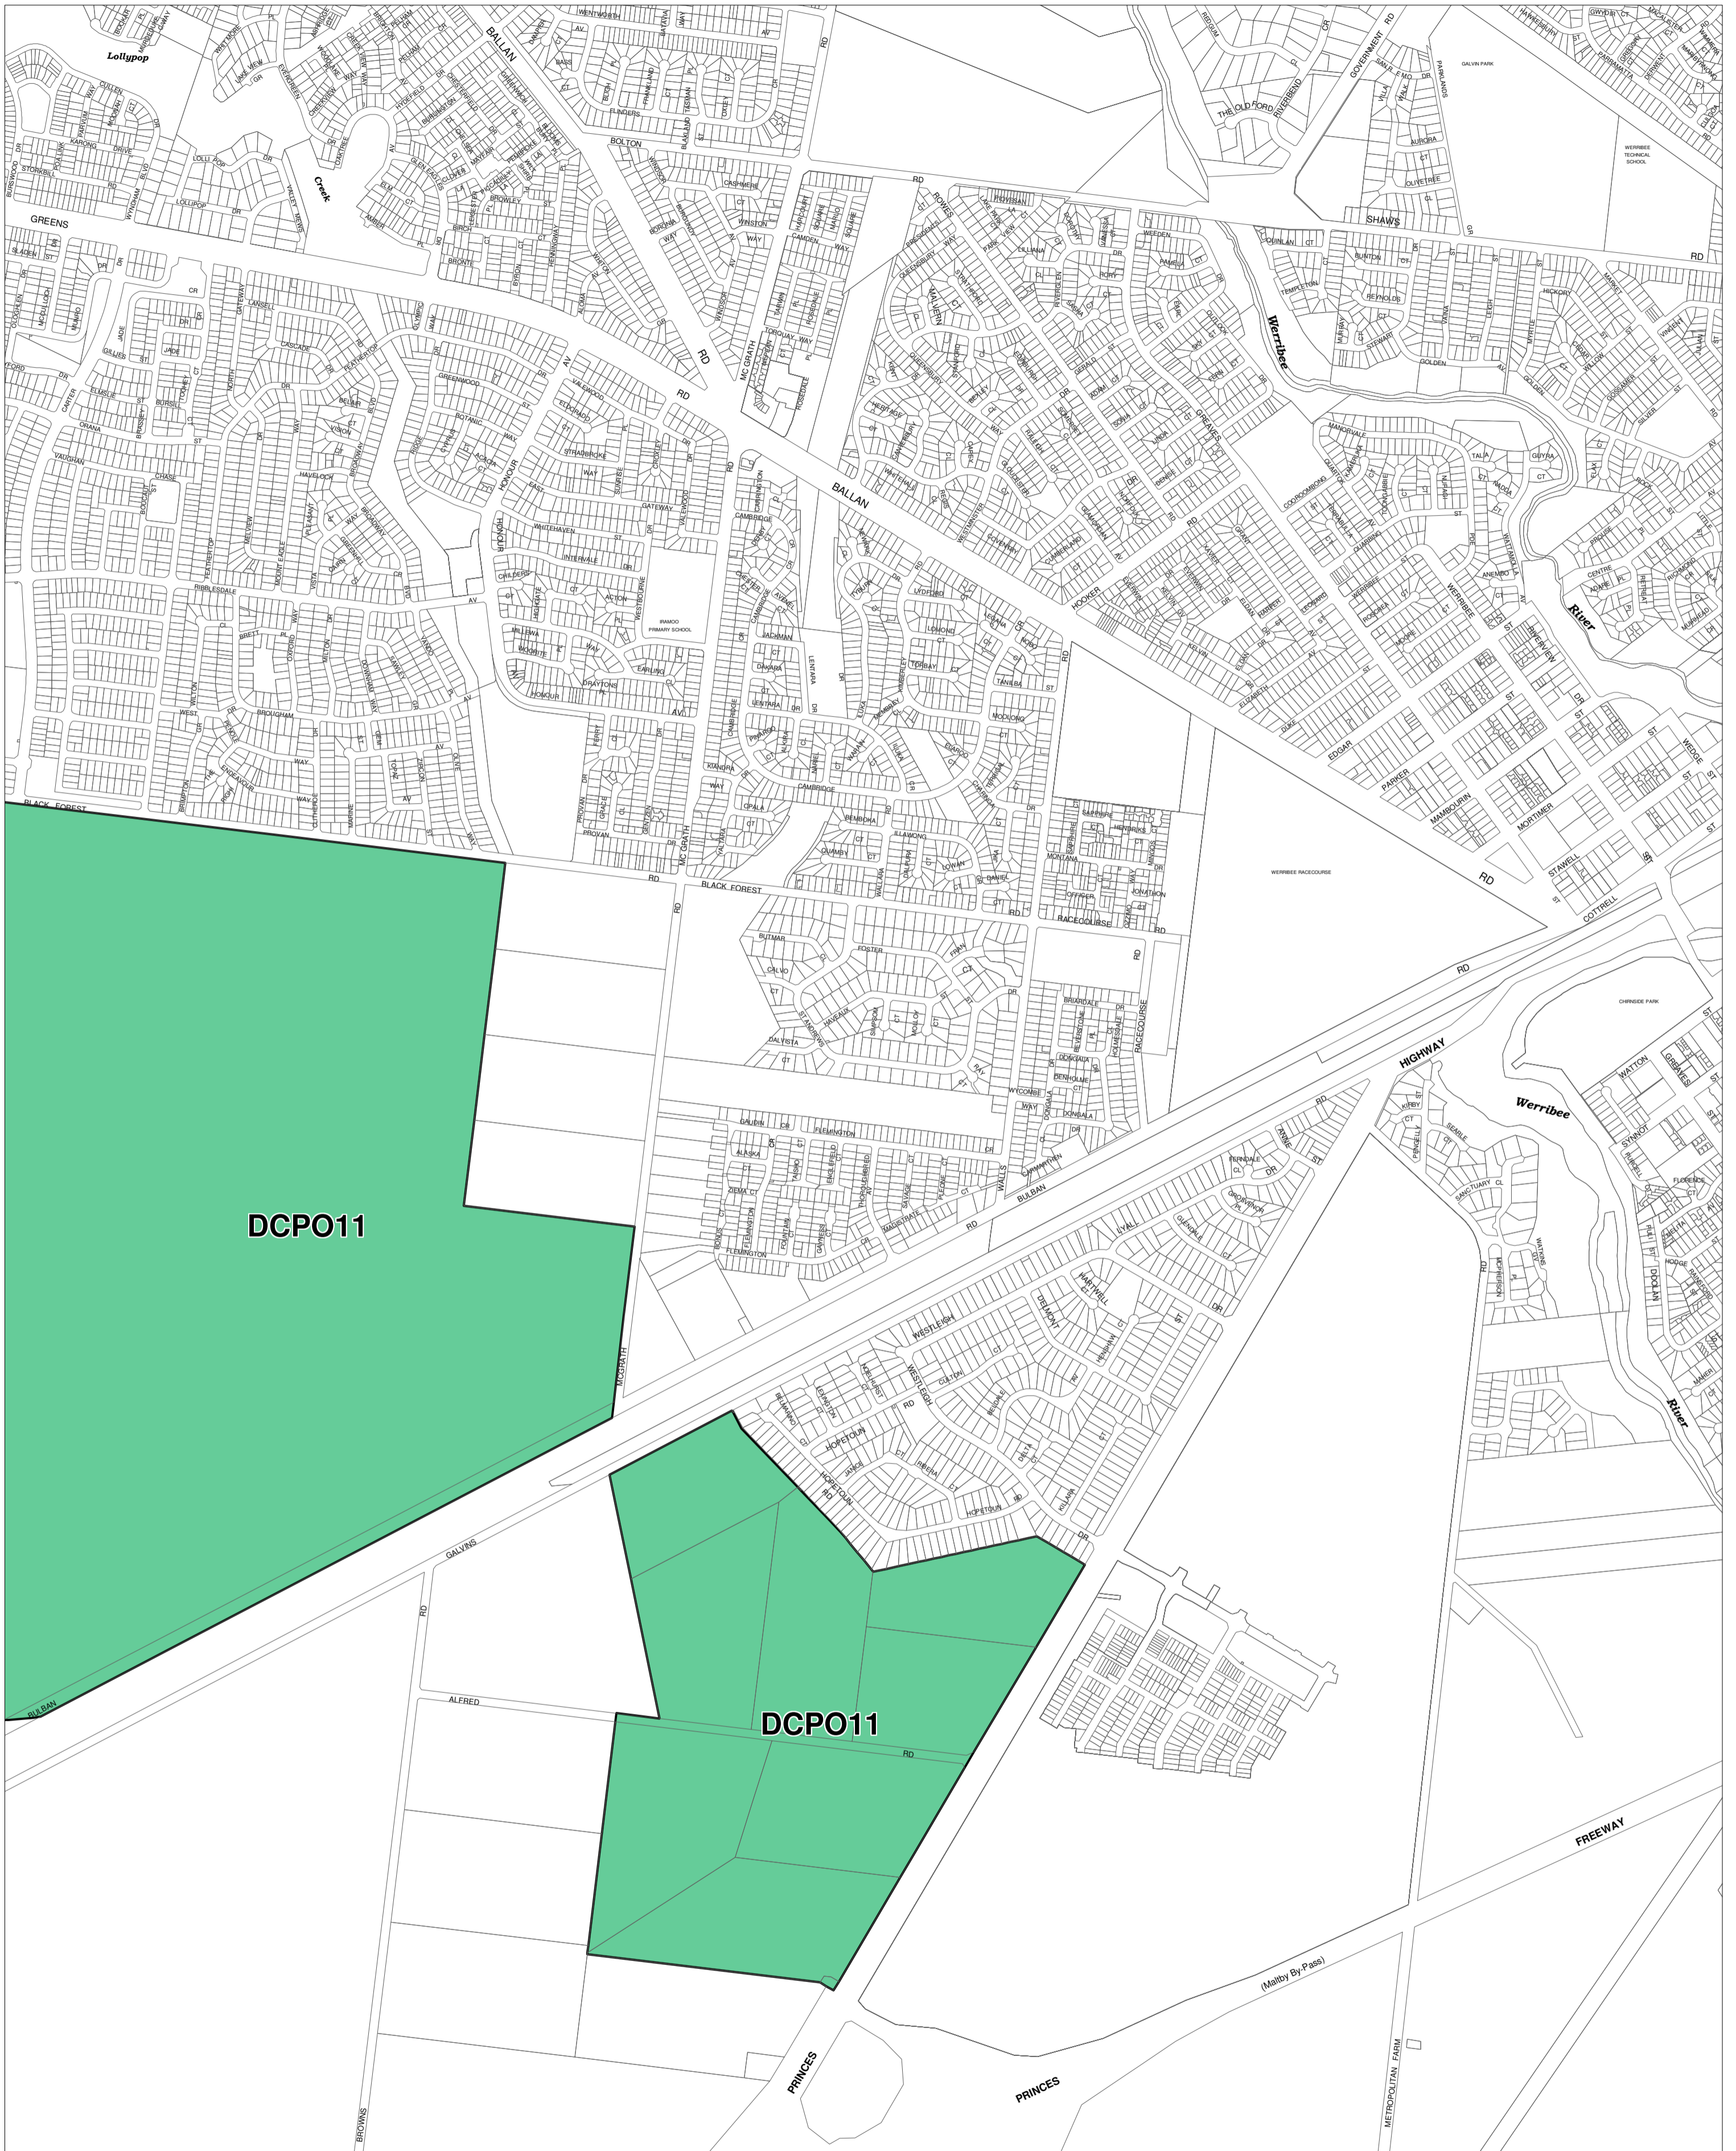

WYNDHAM PLANNING SCHEME - LOCAL PROVISION

Overlays

AUSTRALIAN MAP GRID ZONE 55

INDEX TO ADJOINING METRIC SERIES MAP

Printed: 9/8/2013

AMENDMENT C159 & C169