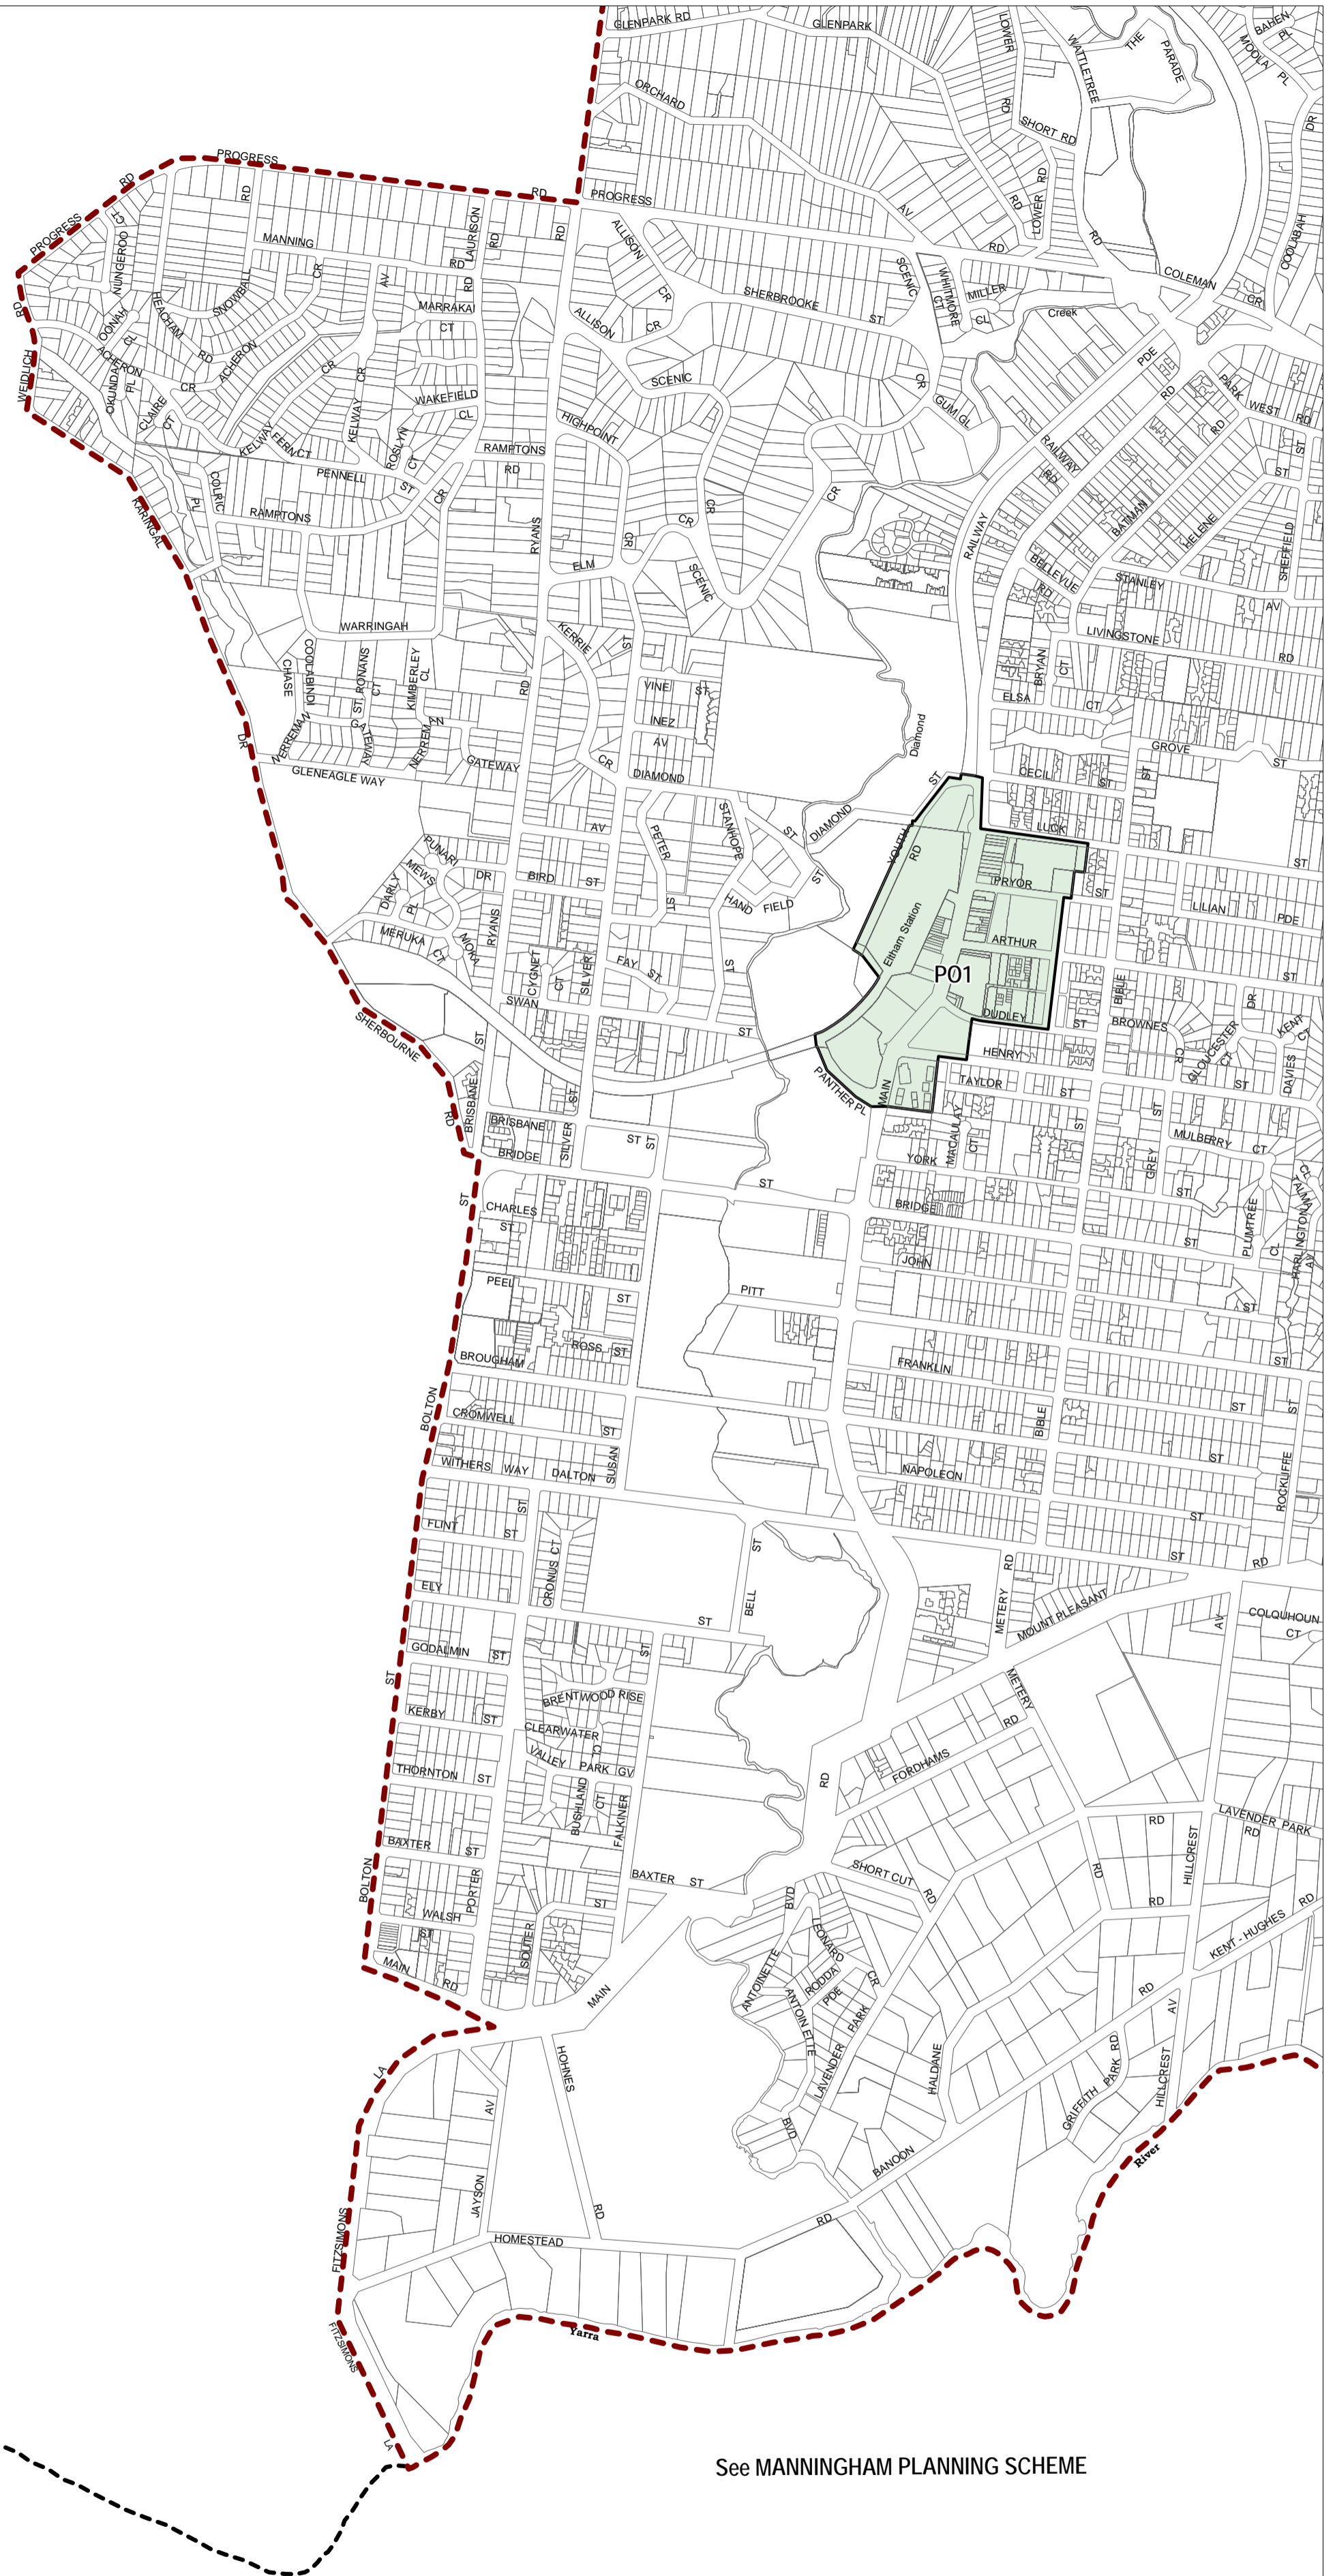

NILLUMBIK PLANNING SCHEME - LOCAL PROVISION

See BANYULE PLANNING SCHEME

See MANNINGHAM PLANNING SCHEME

Overlays
P01 Parking Overlay - Precinct 1

AUSTRALIAN MAP GRID ZONE 55

INDEX TO ADJOINING METRIC SERIES MAP

Printed: 19/9/2014

AMENDMENT C51