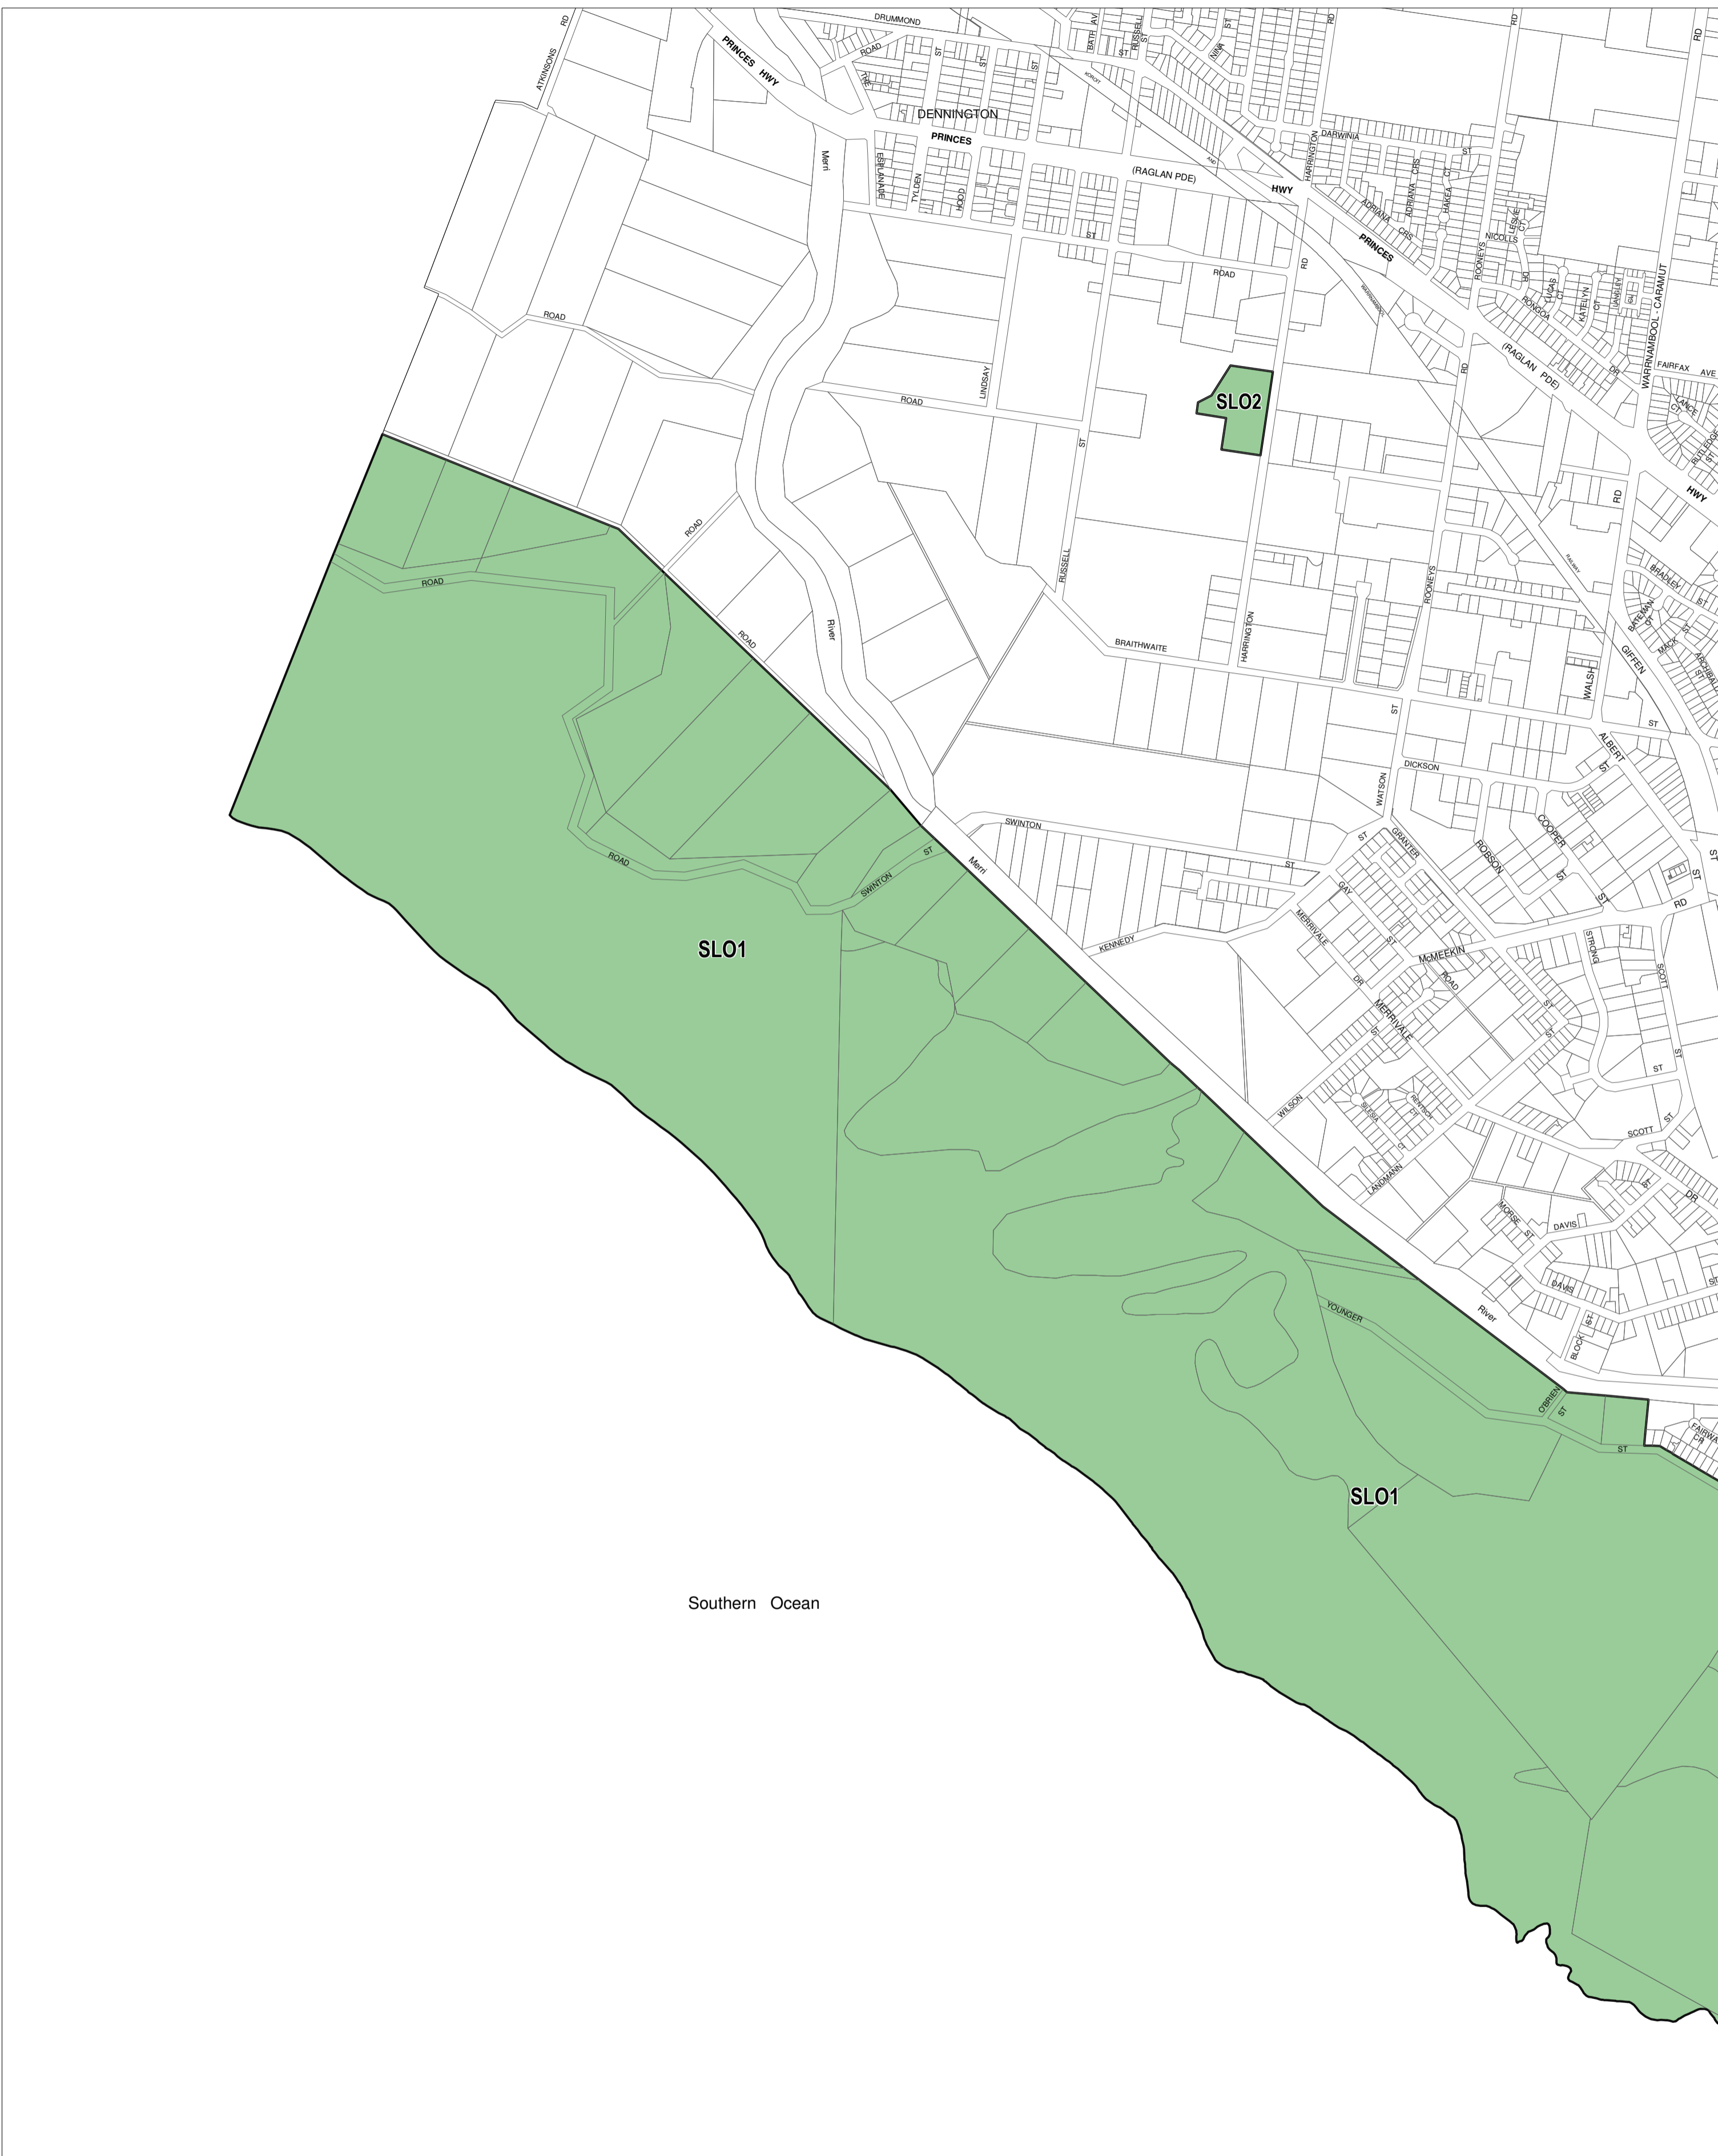

WARRNAMBOOL PLANNING SCHEME - LOCAL PROVISION

Overlays

- Significant Landscape Overlay - Schedule 1
- Significant Landscape Overlay - Schedule 2

200 0 200 400 600 800 1000 m

AUSTRALIAN MAP GRID ZONE 54

INDEX TO ADJOINING METRIC SERIES MAP

1	2	3
4	5	6
7	8	9
10	11	12
13	14	15
16	17	

Printed: 14/5/2012

AMENDMENT C72