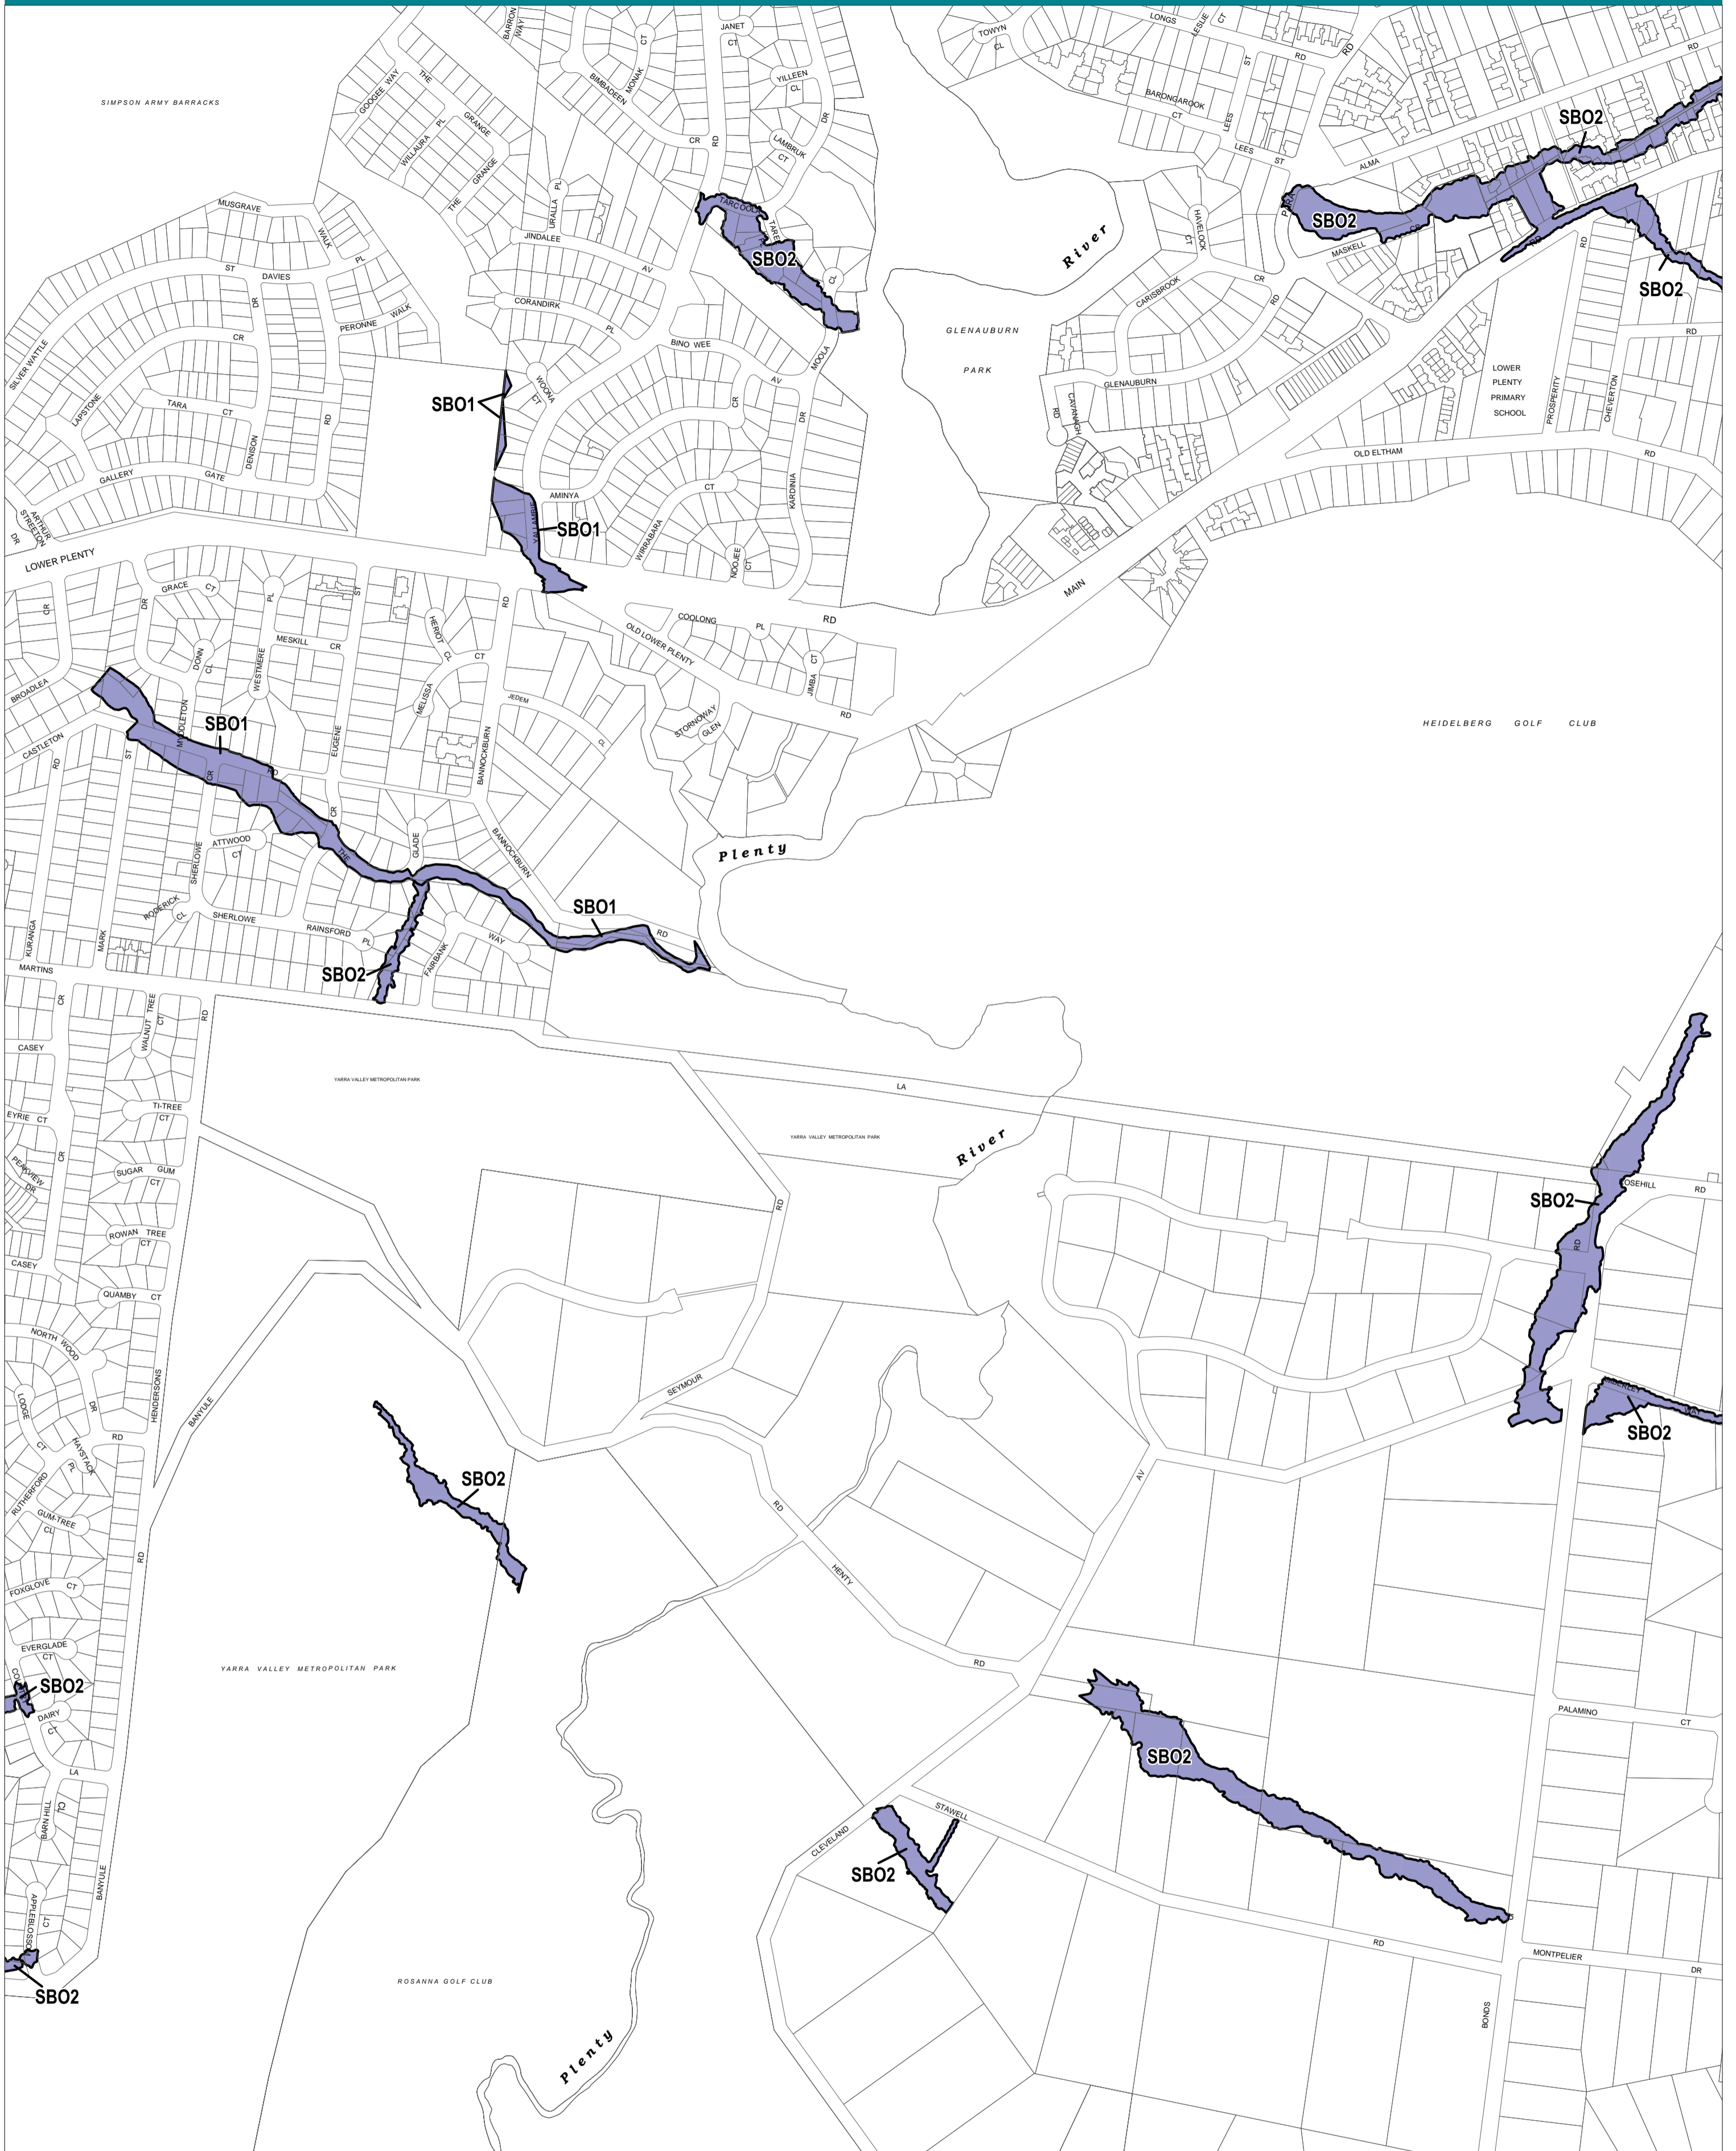

BANYULE PLANNING SCHEME - LOCAL PROVISION

Overlays

- **SBO1** Special Building Overlay - Schedule 1
- **SBO2** Special Building Overlay - Schedule 2

AUSTRALIAN MAP GRID ZONE 55

PREPARED BY: Planning Mapping Services

Environment, Land, Water and Planning

Printed: 26/2/2016

AMENDMENT C101