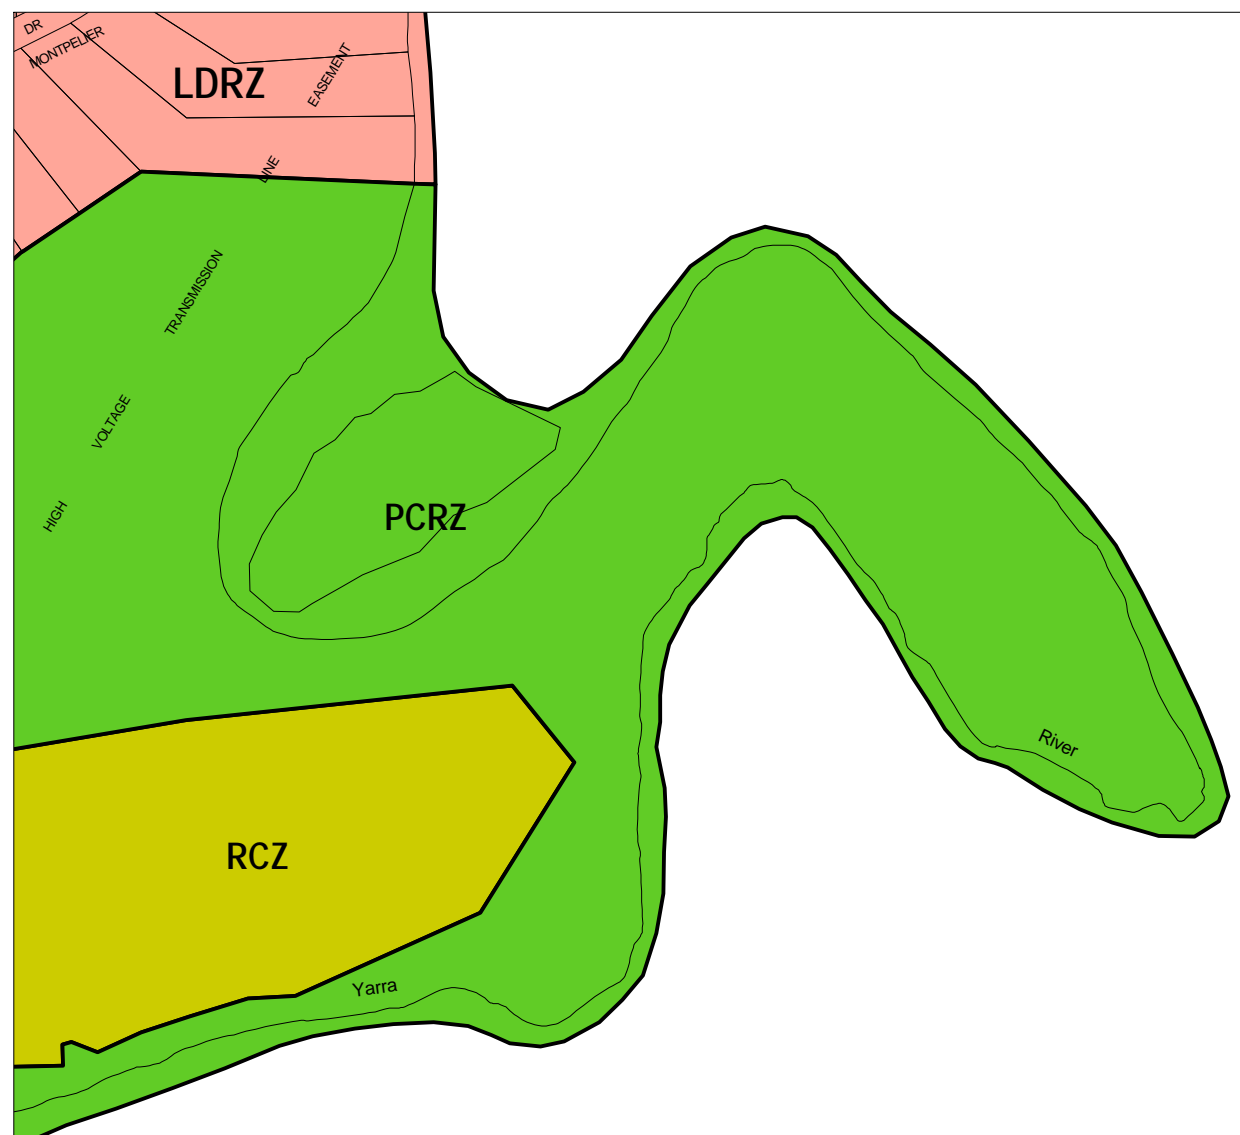

BANYULE PLANNING SCHEME - LOCAL PROVISION

Public Land	
PCRZ	Public Conservation And Resource Zone
Residential	
LDRZ	Low Density Residential Zone
Rural	
RCZ	Rural Conservation Zone

AUSTRALIAN MAP GRID ZONE 55

THIS MAP INCORPORATES APPROVED ZONES AS AT: 20/04/06 AMENDMENT C50

Printed: 8/5/2006