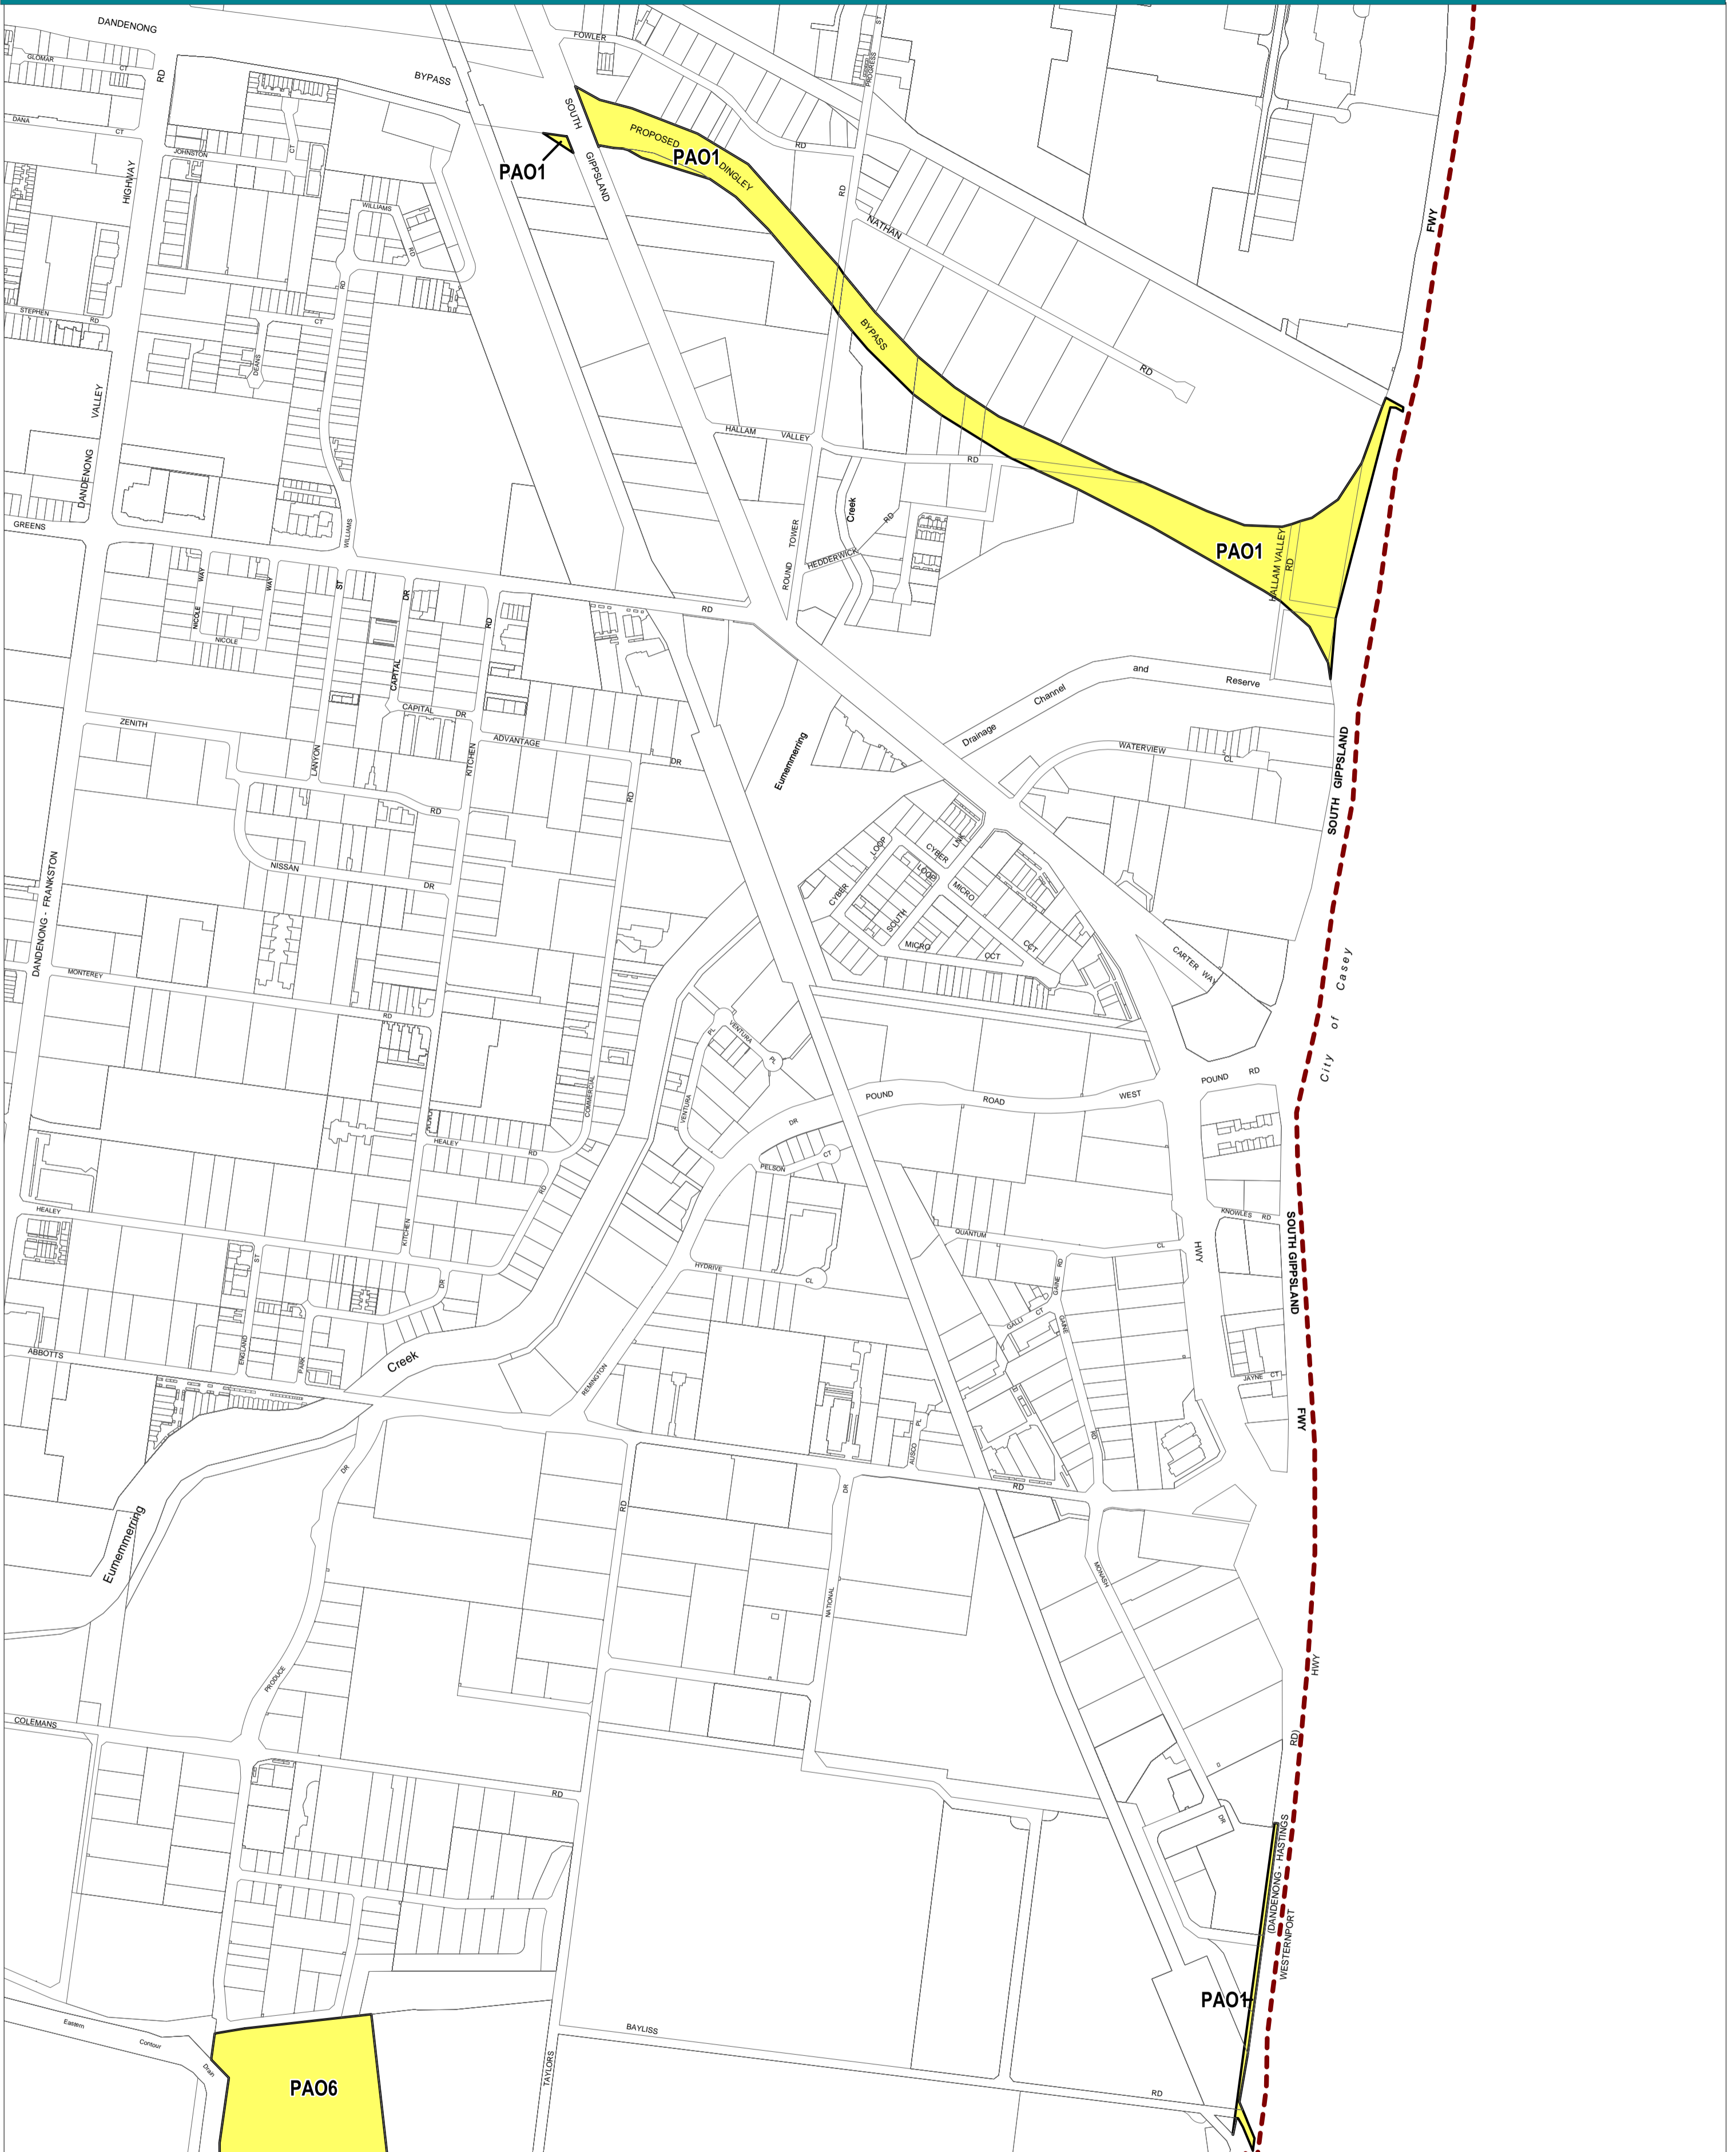

GREATER DANDENONG PLANNING SCHEME - LOCAL PROVISION

Overlays

--- Municipal Boundary

AUSTRALIAN MAP GRID ZONE 55

PREPARED BY: Planning Mapping Services

Environment,
Land, Water
and Planning

Printed: 12/9/2016

AMENDMENT C122

INDEX TO ADJOINING METRIC SERIES MAP