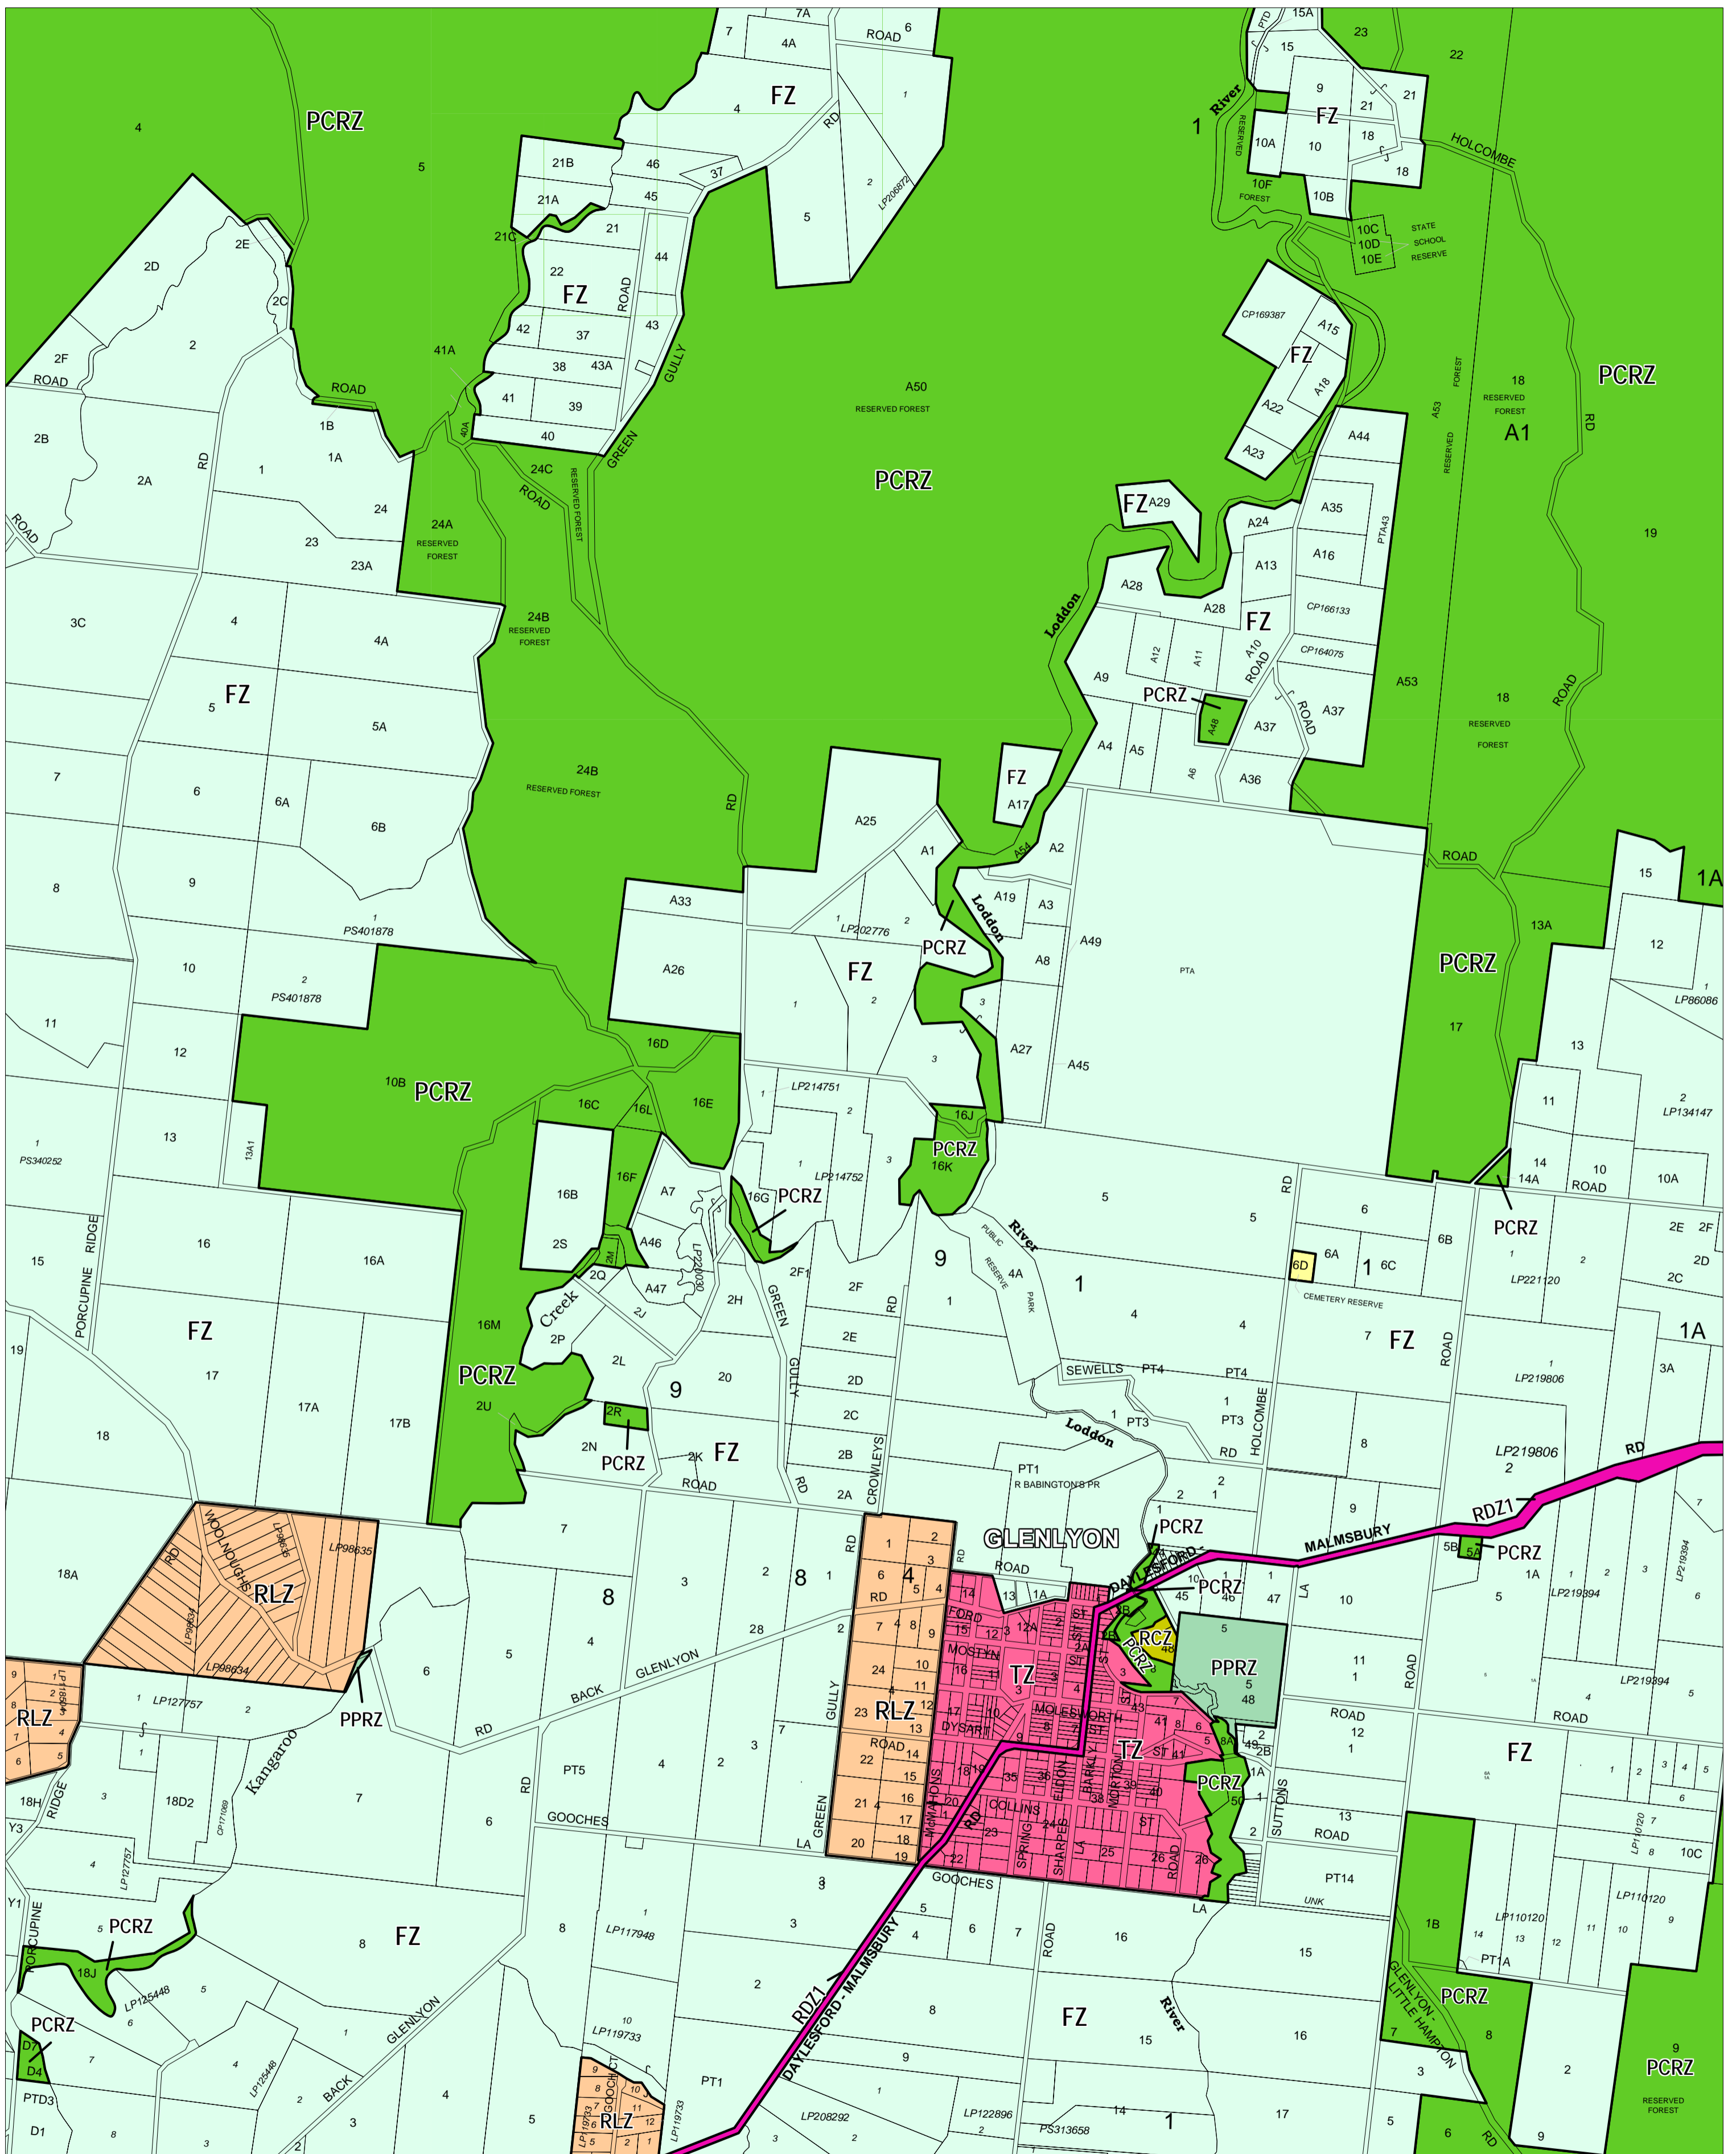

HEPBURN PLANNING SCHEME - LOCAL PROVISION

Public Land	Rural Living Zone
PCRZ Public Conservation And Resource Zone	RLZ Rural Living Zone
PPRZ Public Park And Recreation Zone	
PUZ5 Public Use Zone - Cemetery/crematorium	
RDZ1 Road Zone - Category 1	
Residential	
TZ Township Zone	
Rural	
FZ Farming Zone	
RCZ Rural Conservation Zone	

AUSTRALIAN MAP GRID ZONE 55

Printed: 8/8/2008

AMENDMENT C16

ZONES

MAP No 17