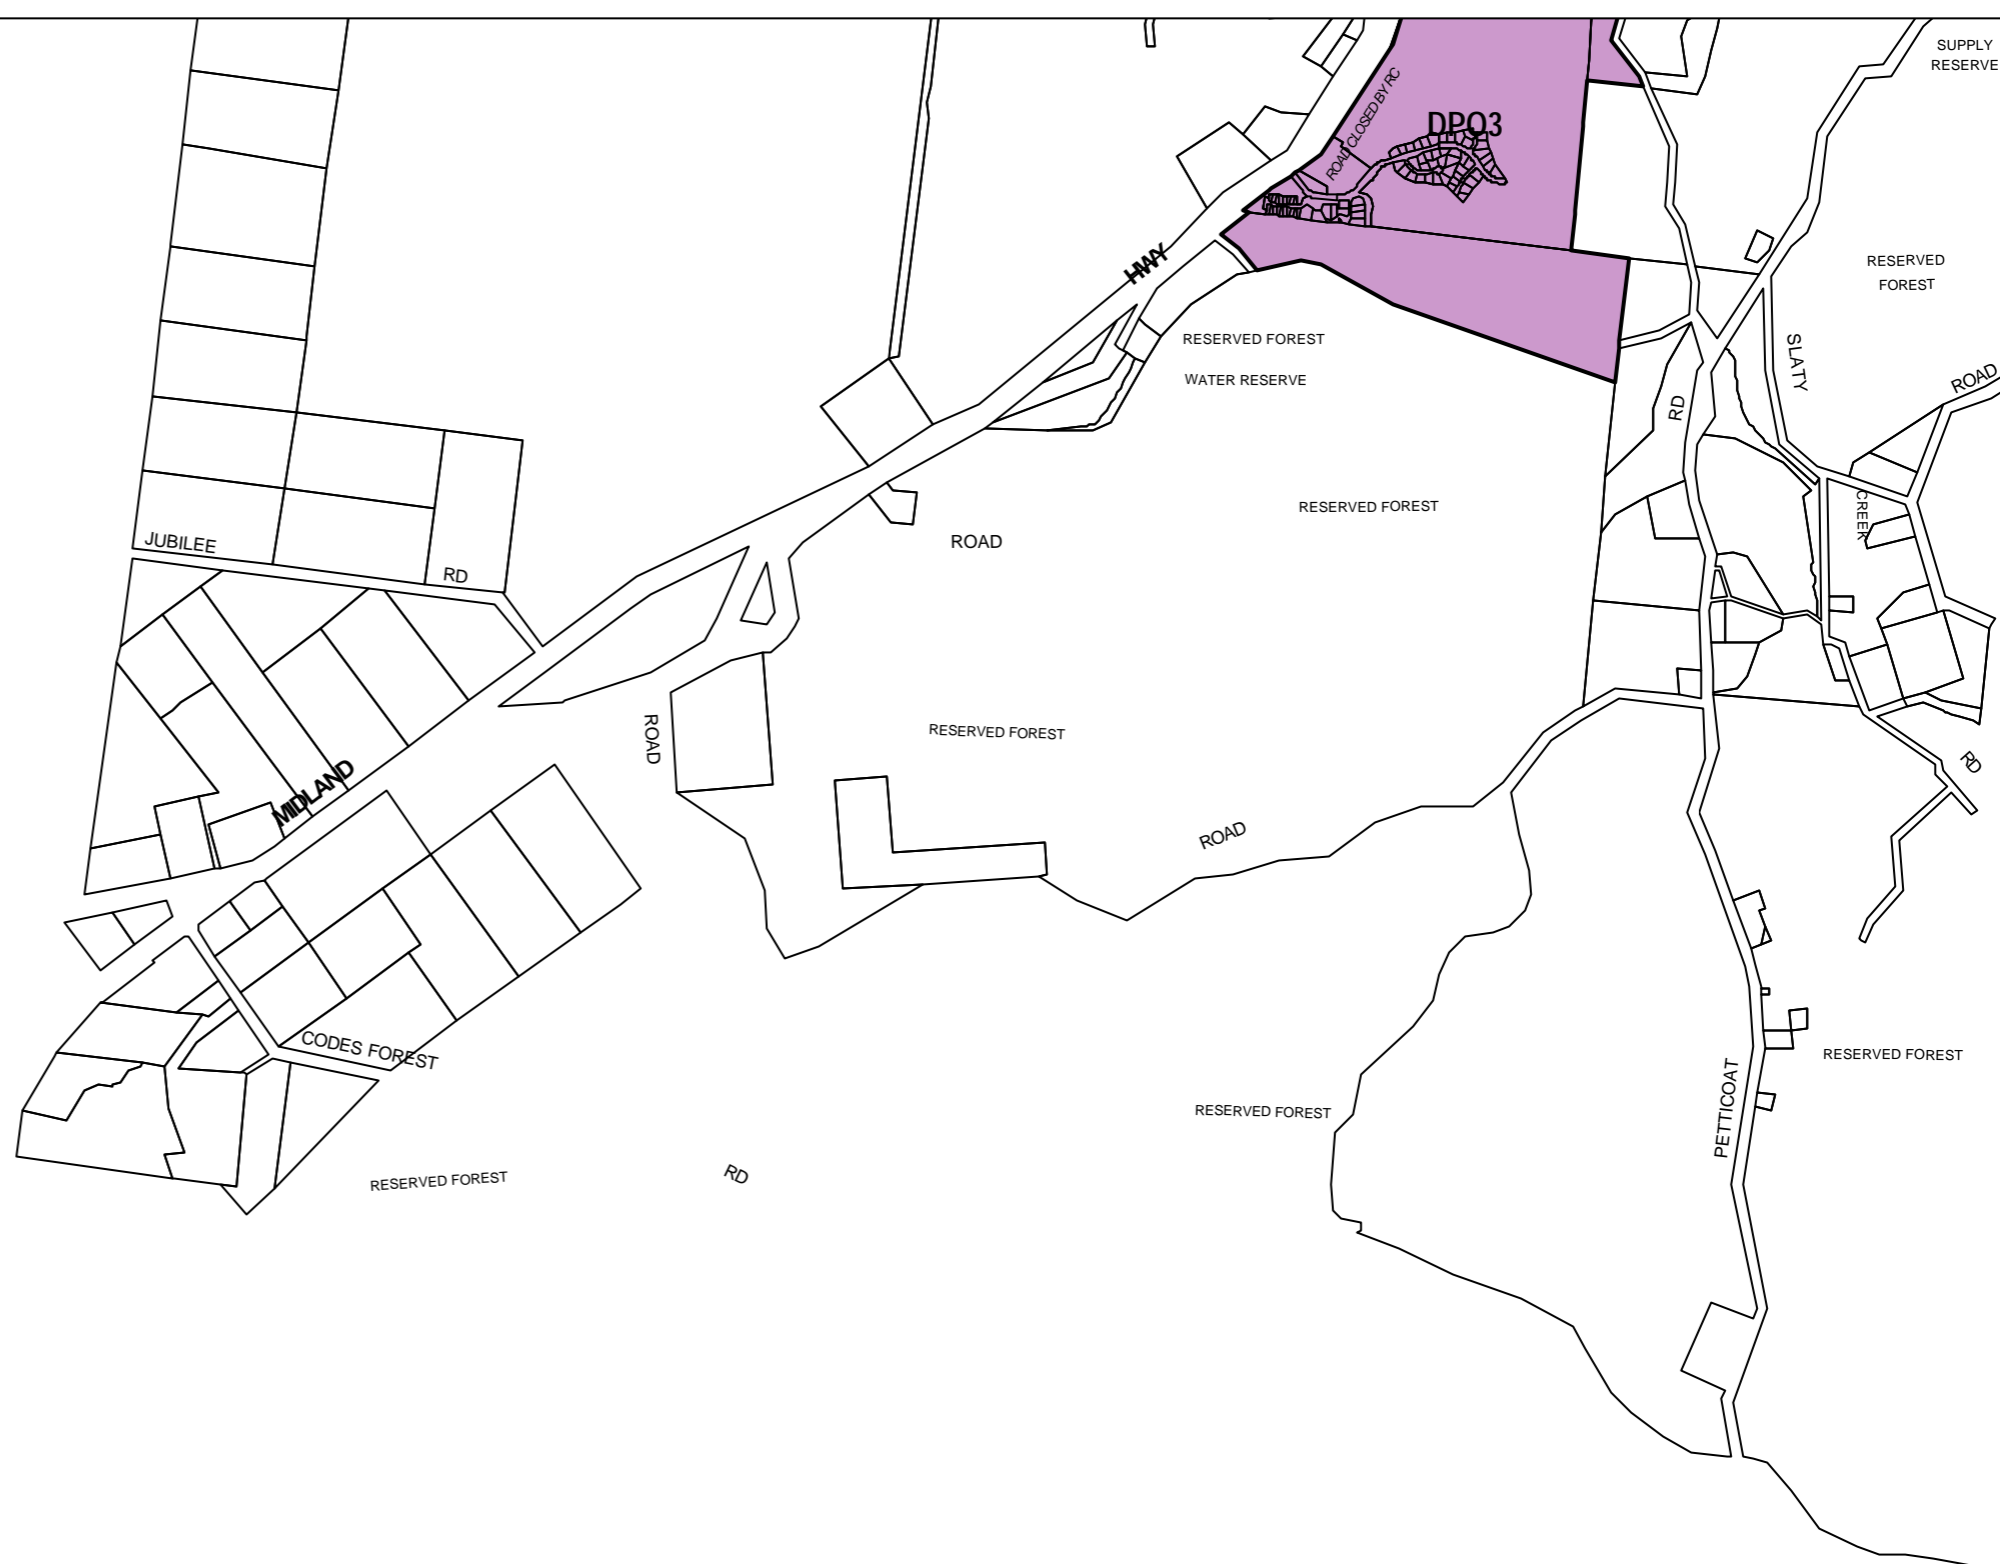

HEPBURN PLANNING SCHEME - LOCAL PROVISION

Overlays
Development Plan Overlay -
Schedule 3

AUSTRALIAN MAP GRID ZONE 55

INDEX TO ADJOINING METRIC SERIES MAP

Printed: 29/6/2007

AMENDMENT C2 PT2