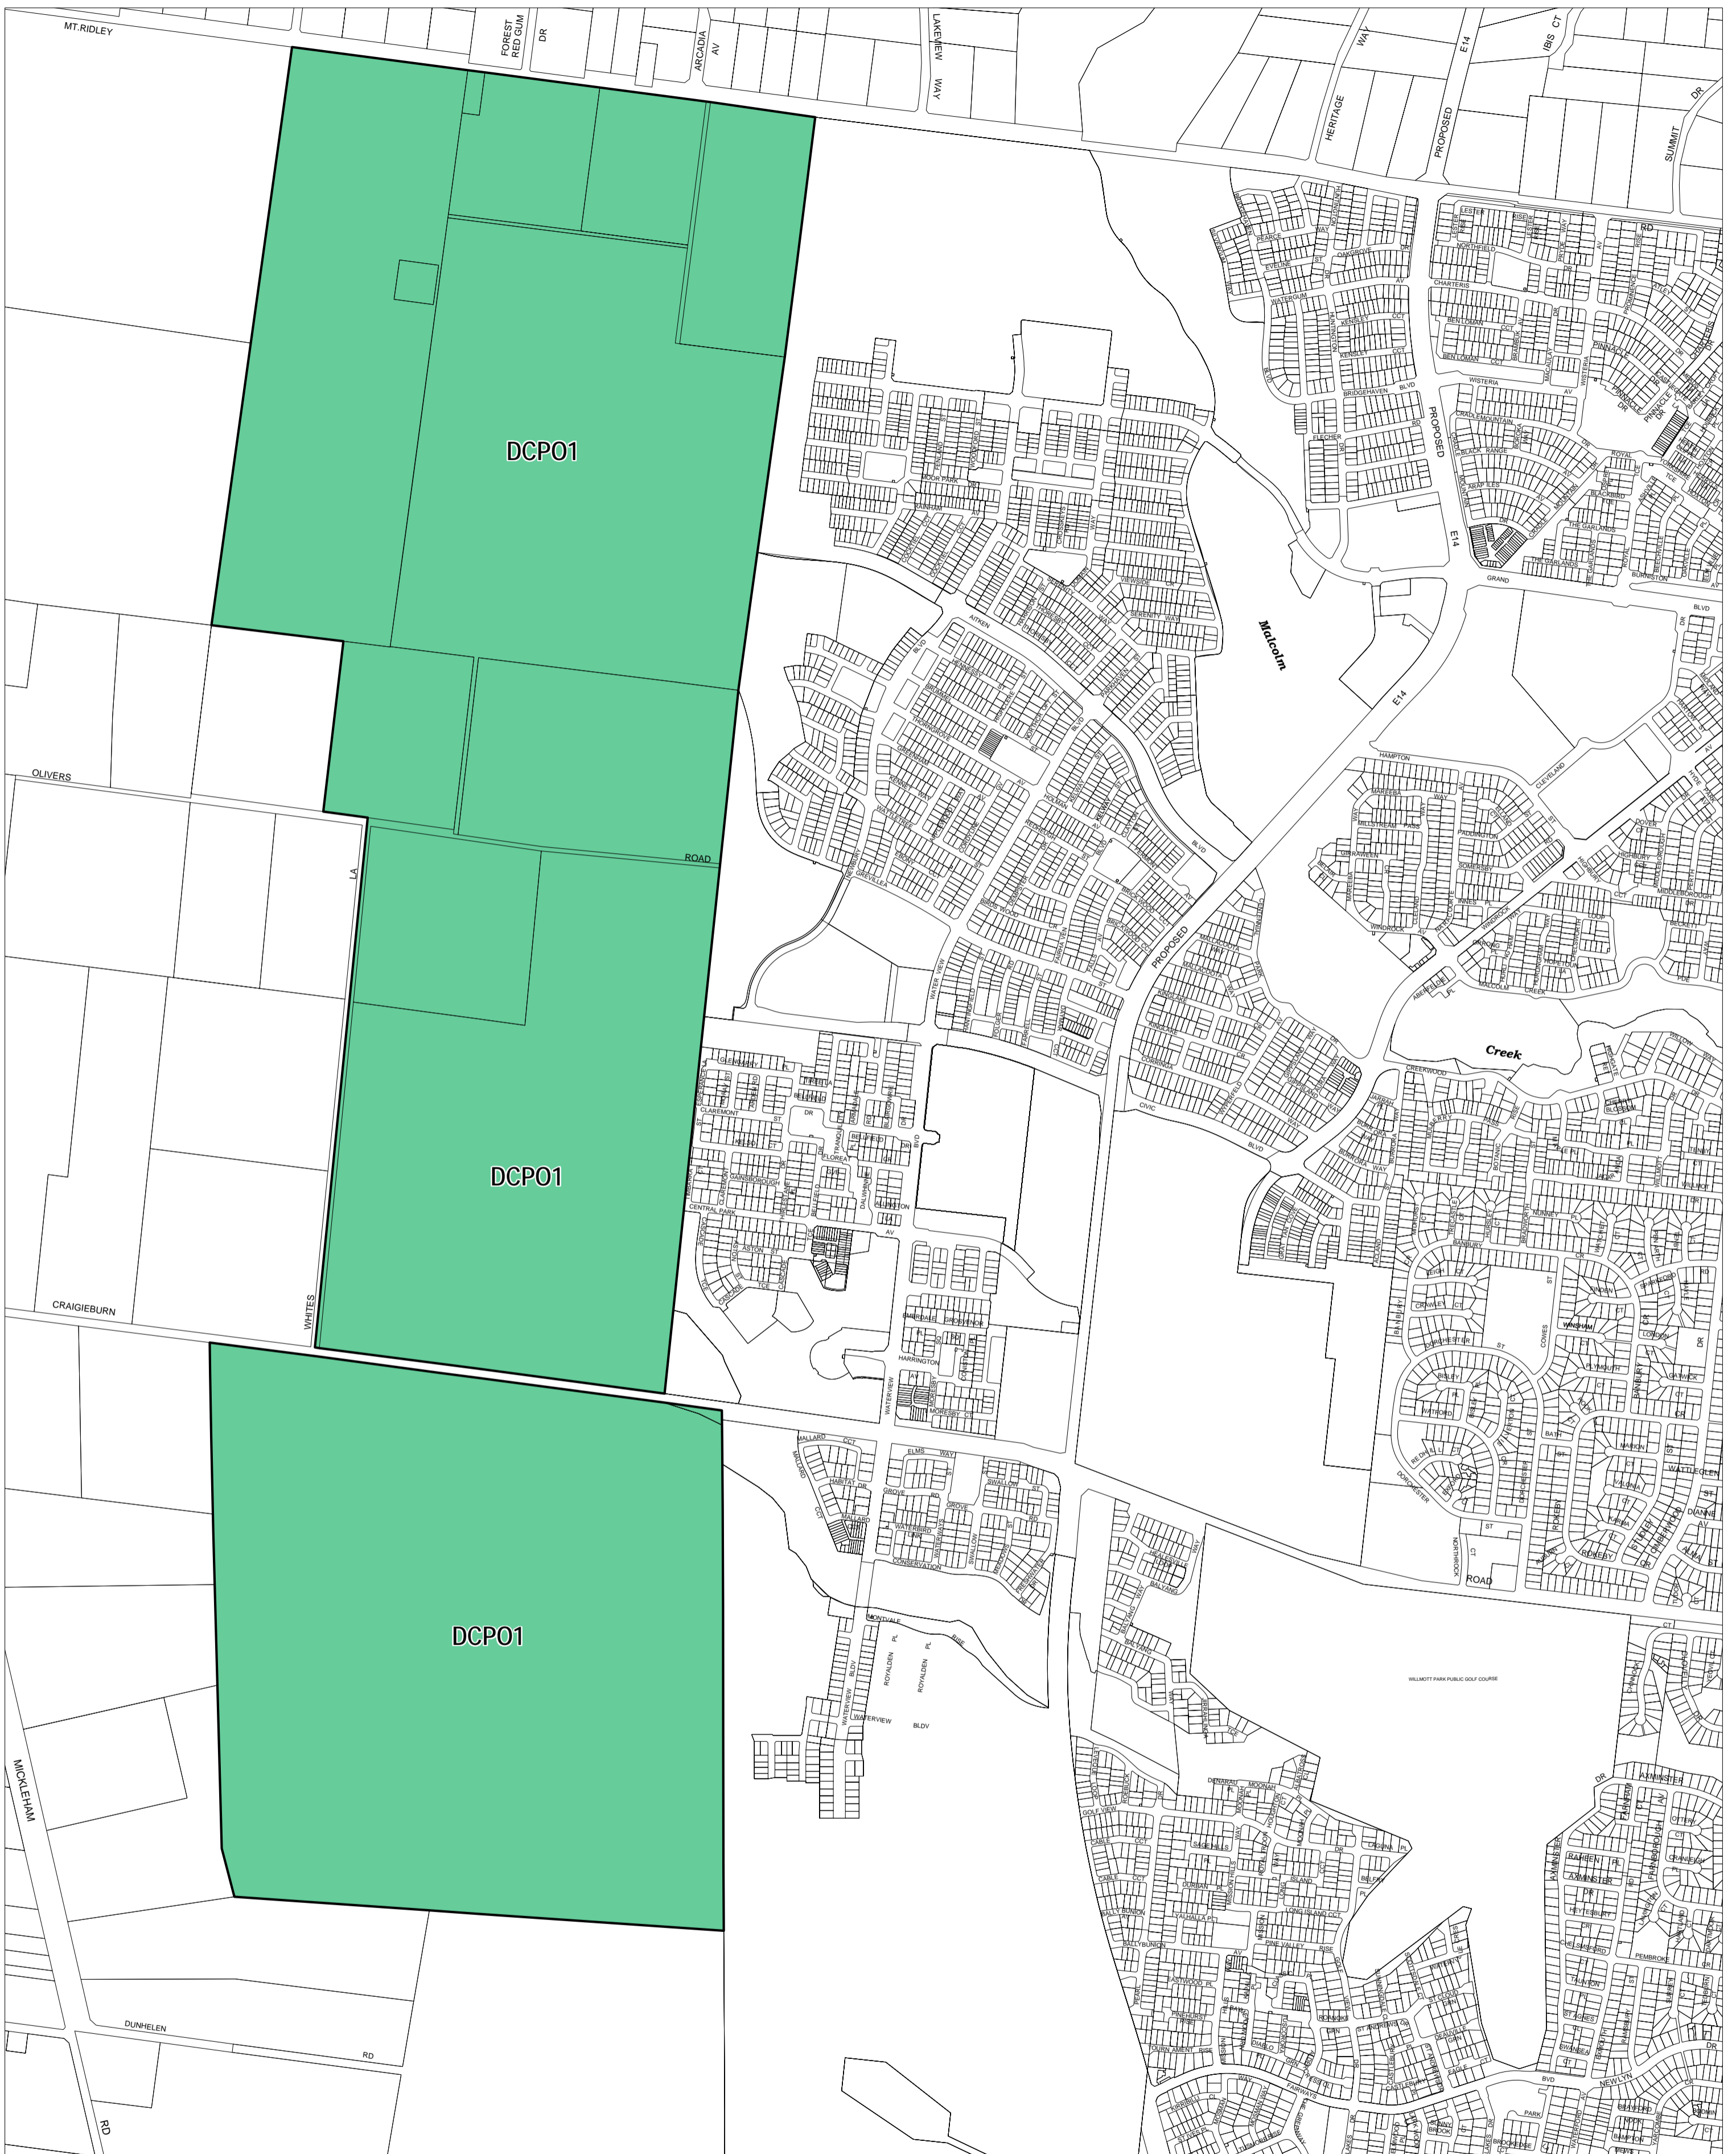

HUME PLANNING SCHEME - LOCAL PROVISION

Overlays

- DCPO1 Development Contributions Plan Overlay - Schedule 1

INDEX TO ADJOINING METRIC SERIES MAP

Printed: 12/11/2010

AMENDMENT C120