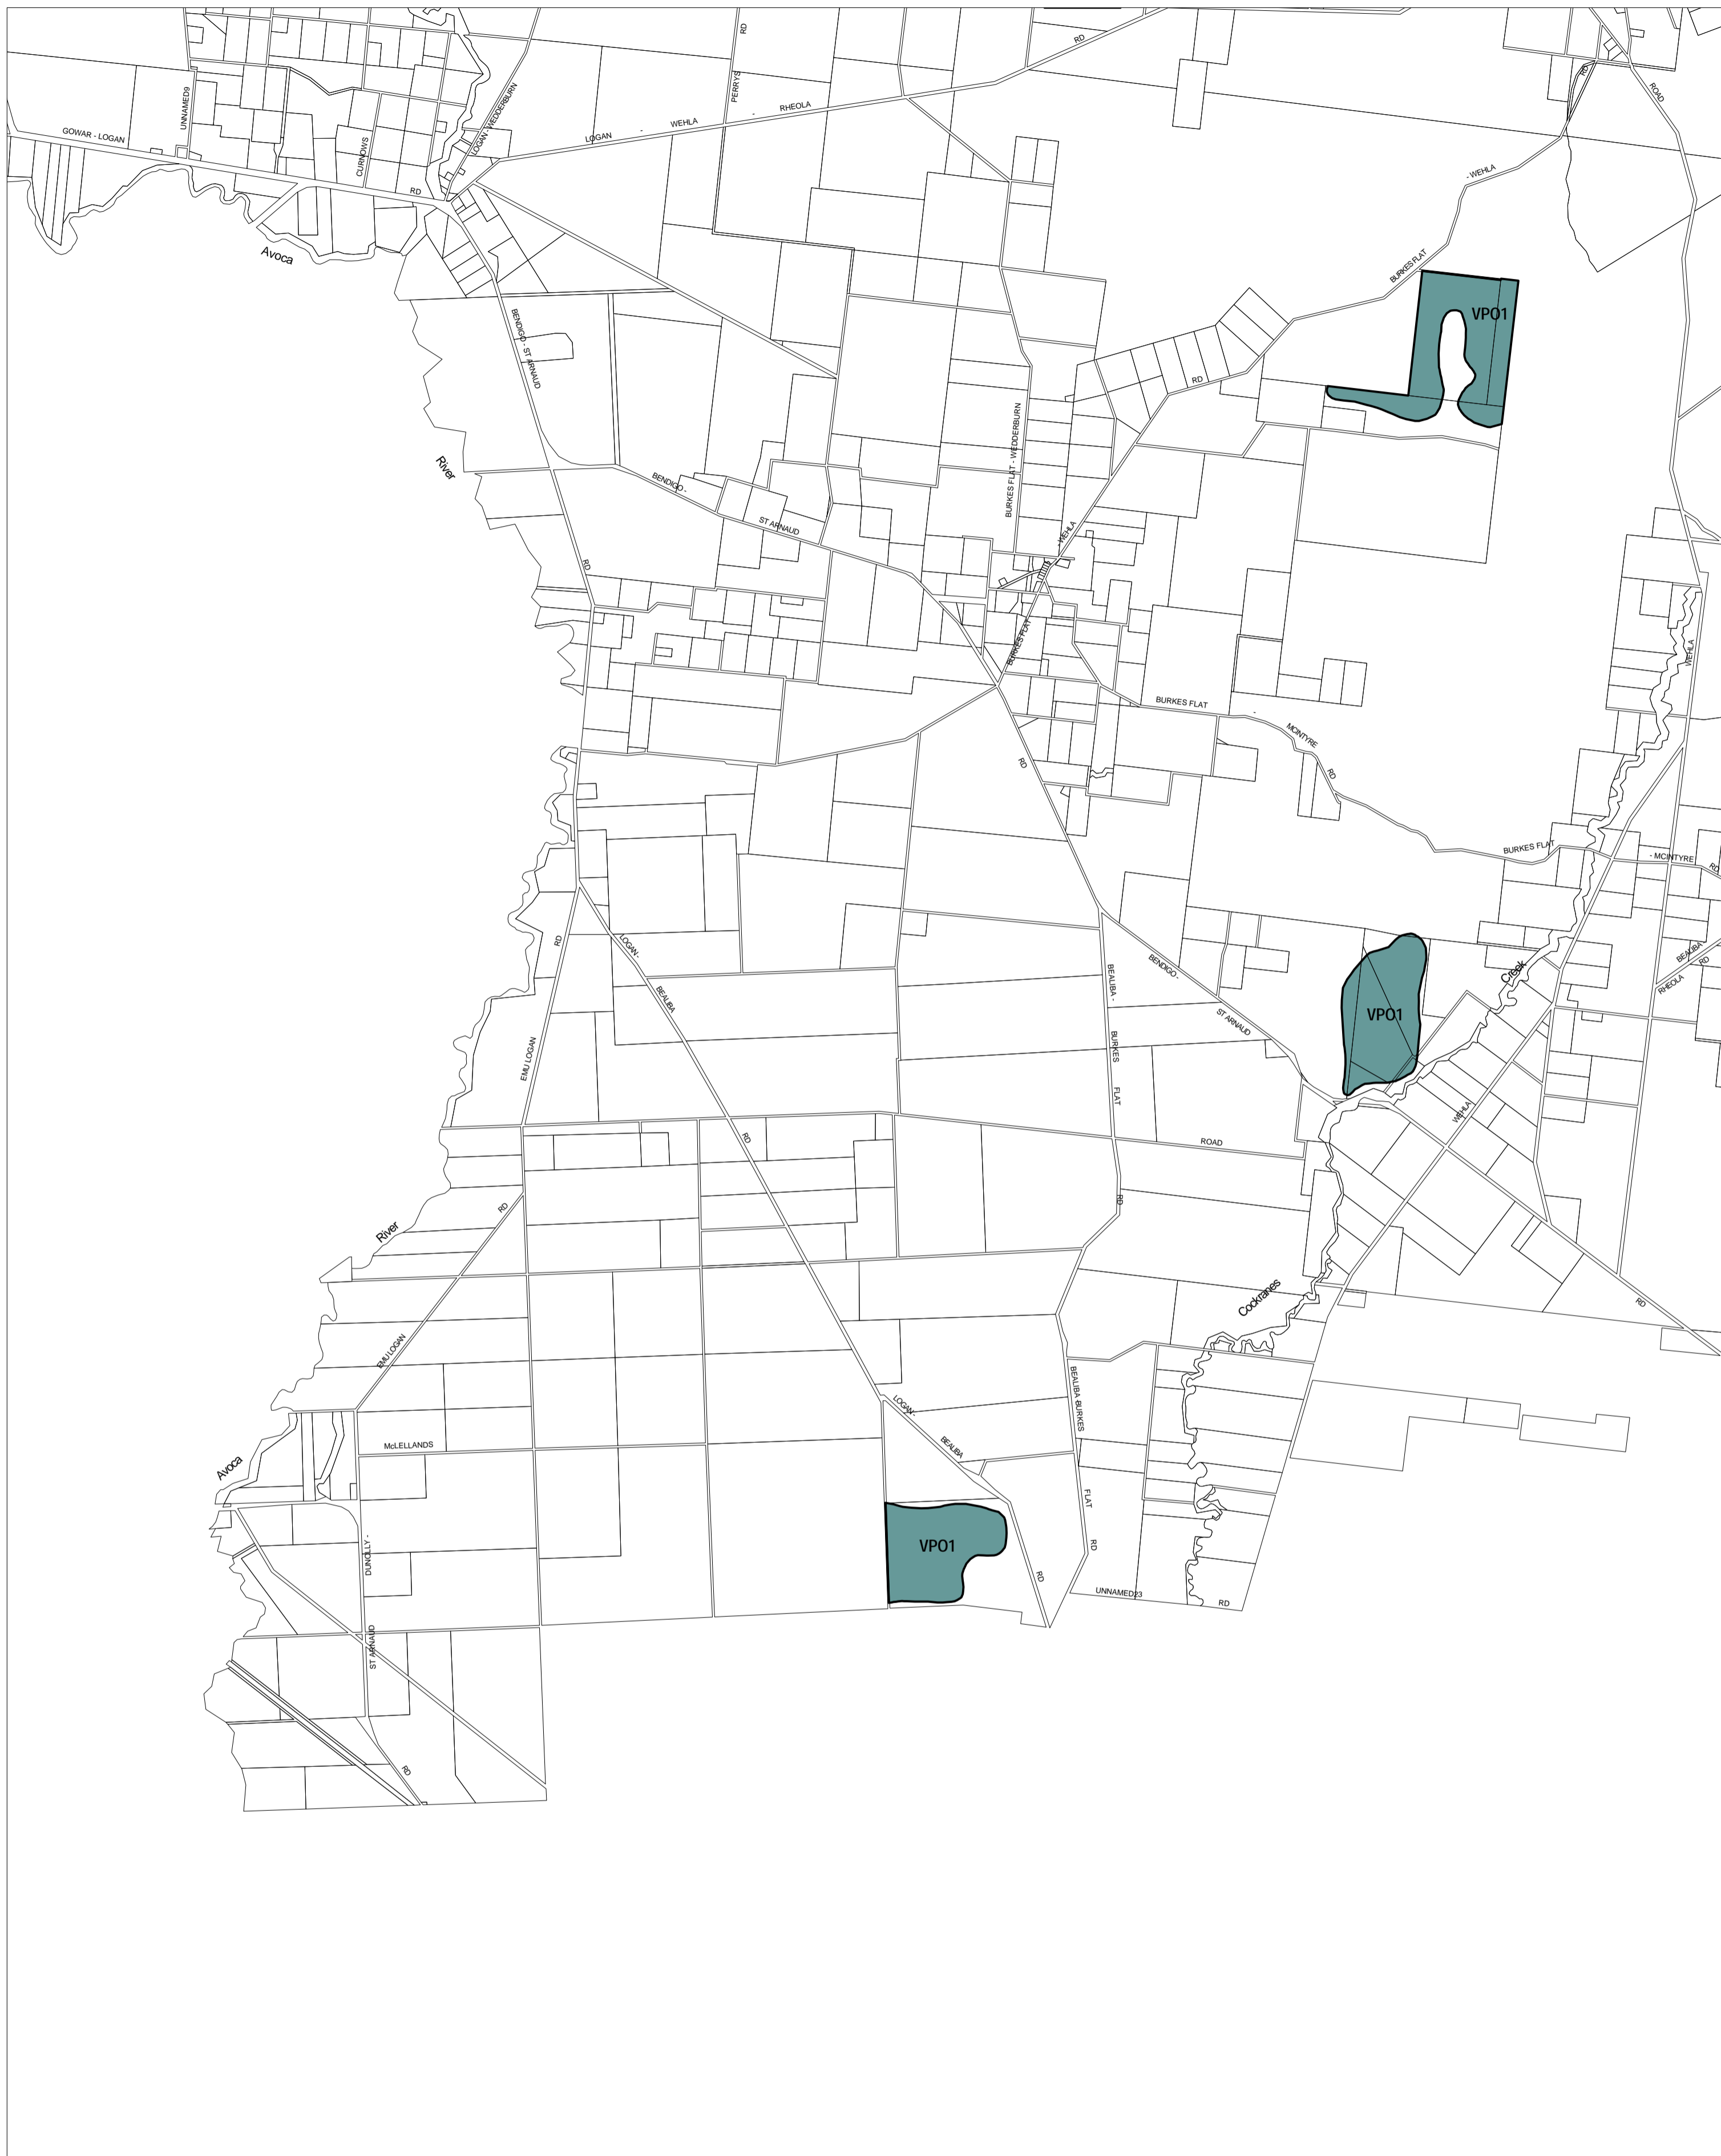

LODDON PLANNING SCHEME - LOCAL PROVISION

Overlays

VPO1 Vegetation Protection Overlay - Schedule 1

AUSTRALIAN MAP GRID ZONE 55

INDEX TO ADJOINING METRIC SERIES MAP

	1	2	3	4	5
15	6	7	8	9	10
16	17	18	19	20	21
22	23	24	25	26	27
28	29	30	31	32	33
34	35	36	37	38	39
40	41				

Printed: 2/10/2007