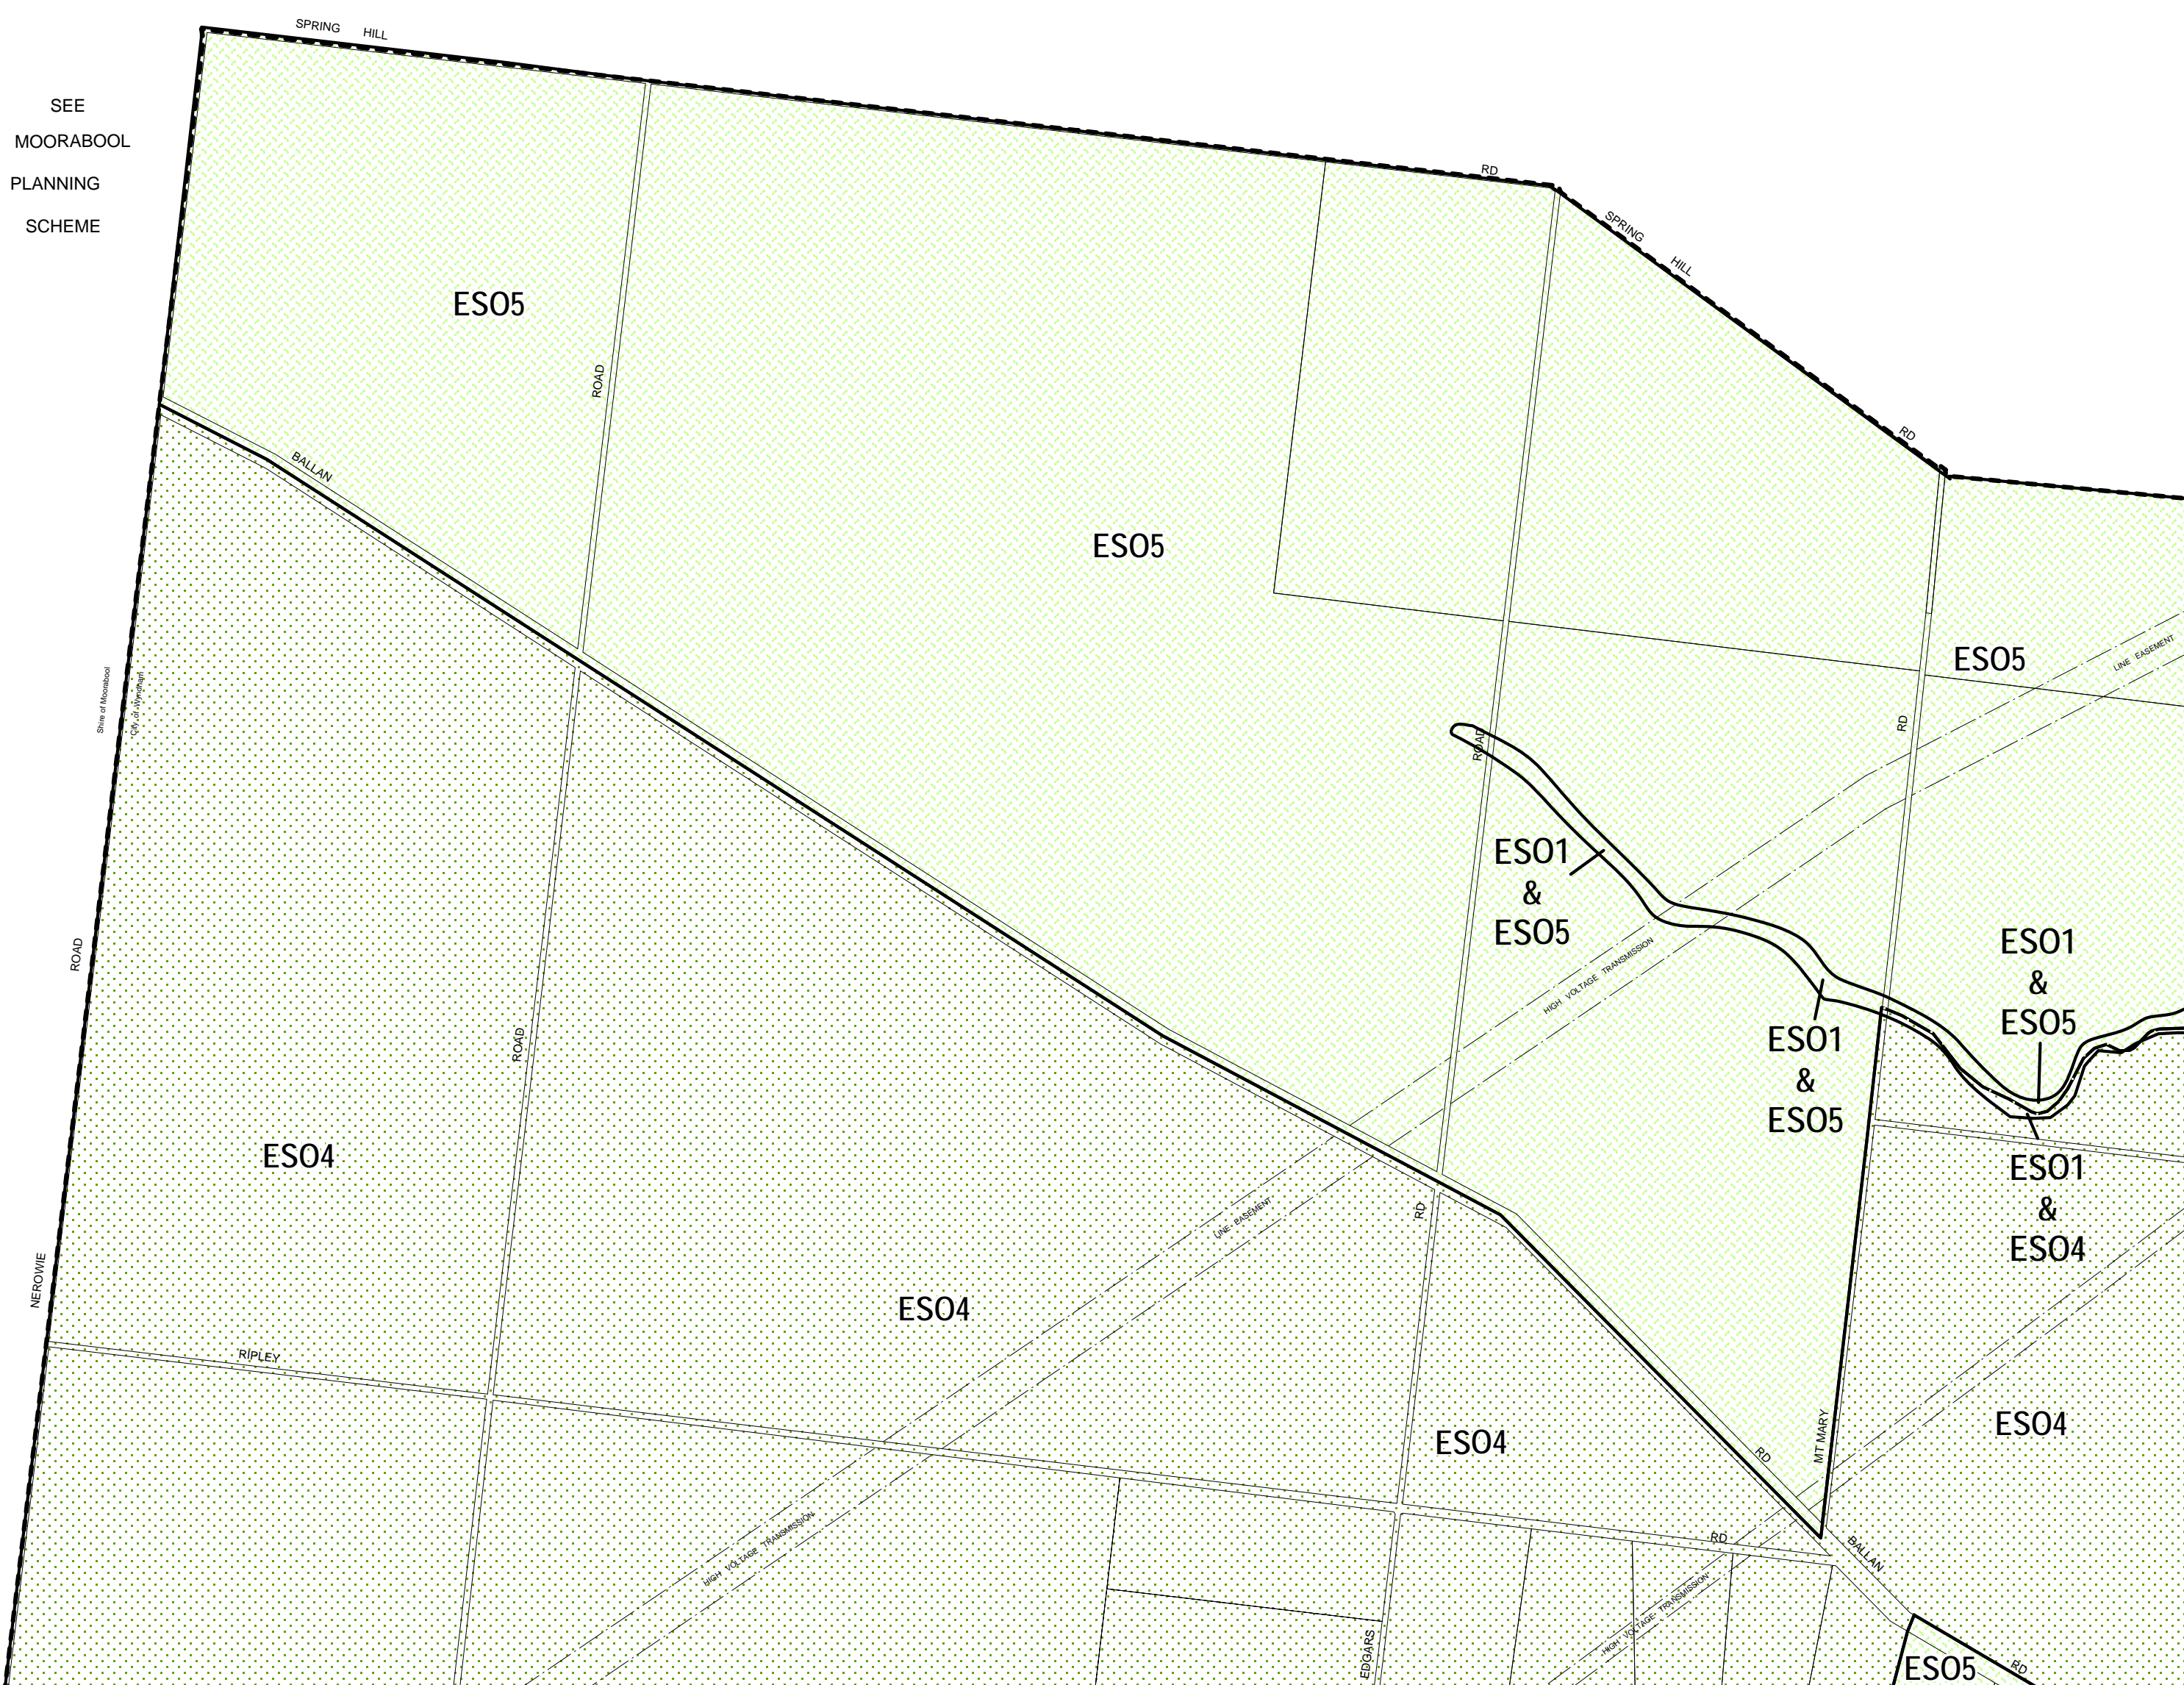

WYNDHAM PLANNING SCHEME - LOCAL PROVISION

SEE MELTON PLANNING SCHEME

SEE MOORABOOL PLANNING SCHEME

Overlays	
ES01	Environmental Significance Overlay - Schedule 1
ES04	Environmental Significance Overlay - Schedule 4
ES05	Environmental Significance Overlay - Schedule 5

AUSTRALIAN MAP GRID ZONE 55

Printed: 20/7/2010

AMENDMENT VC68