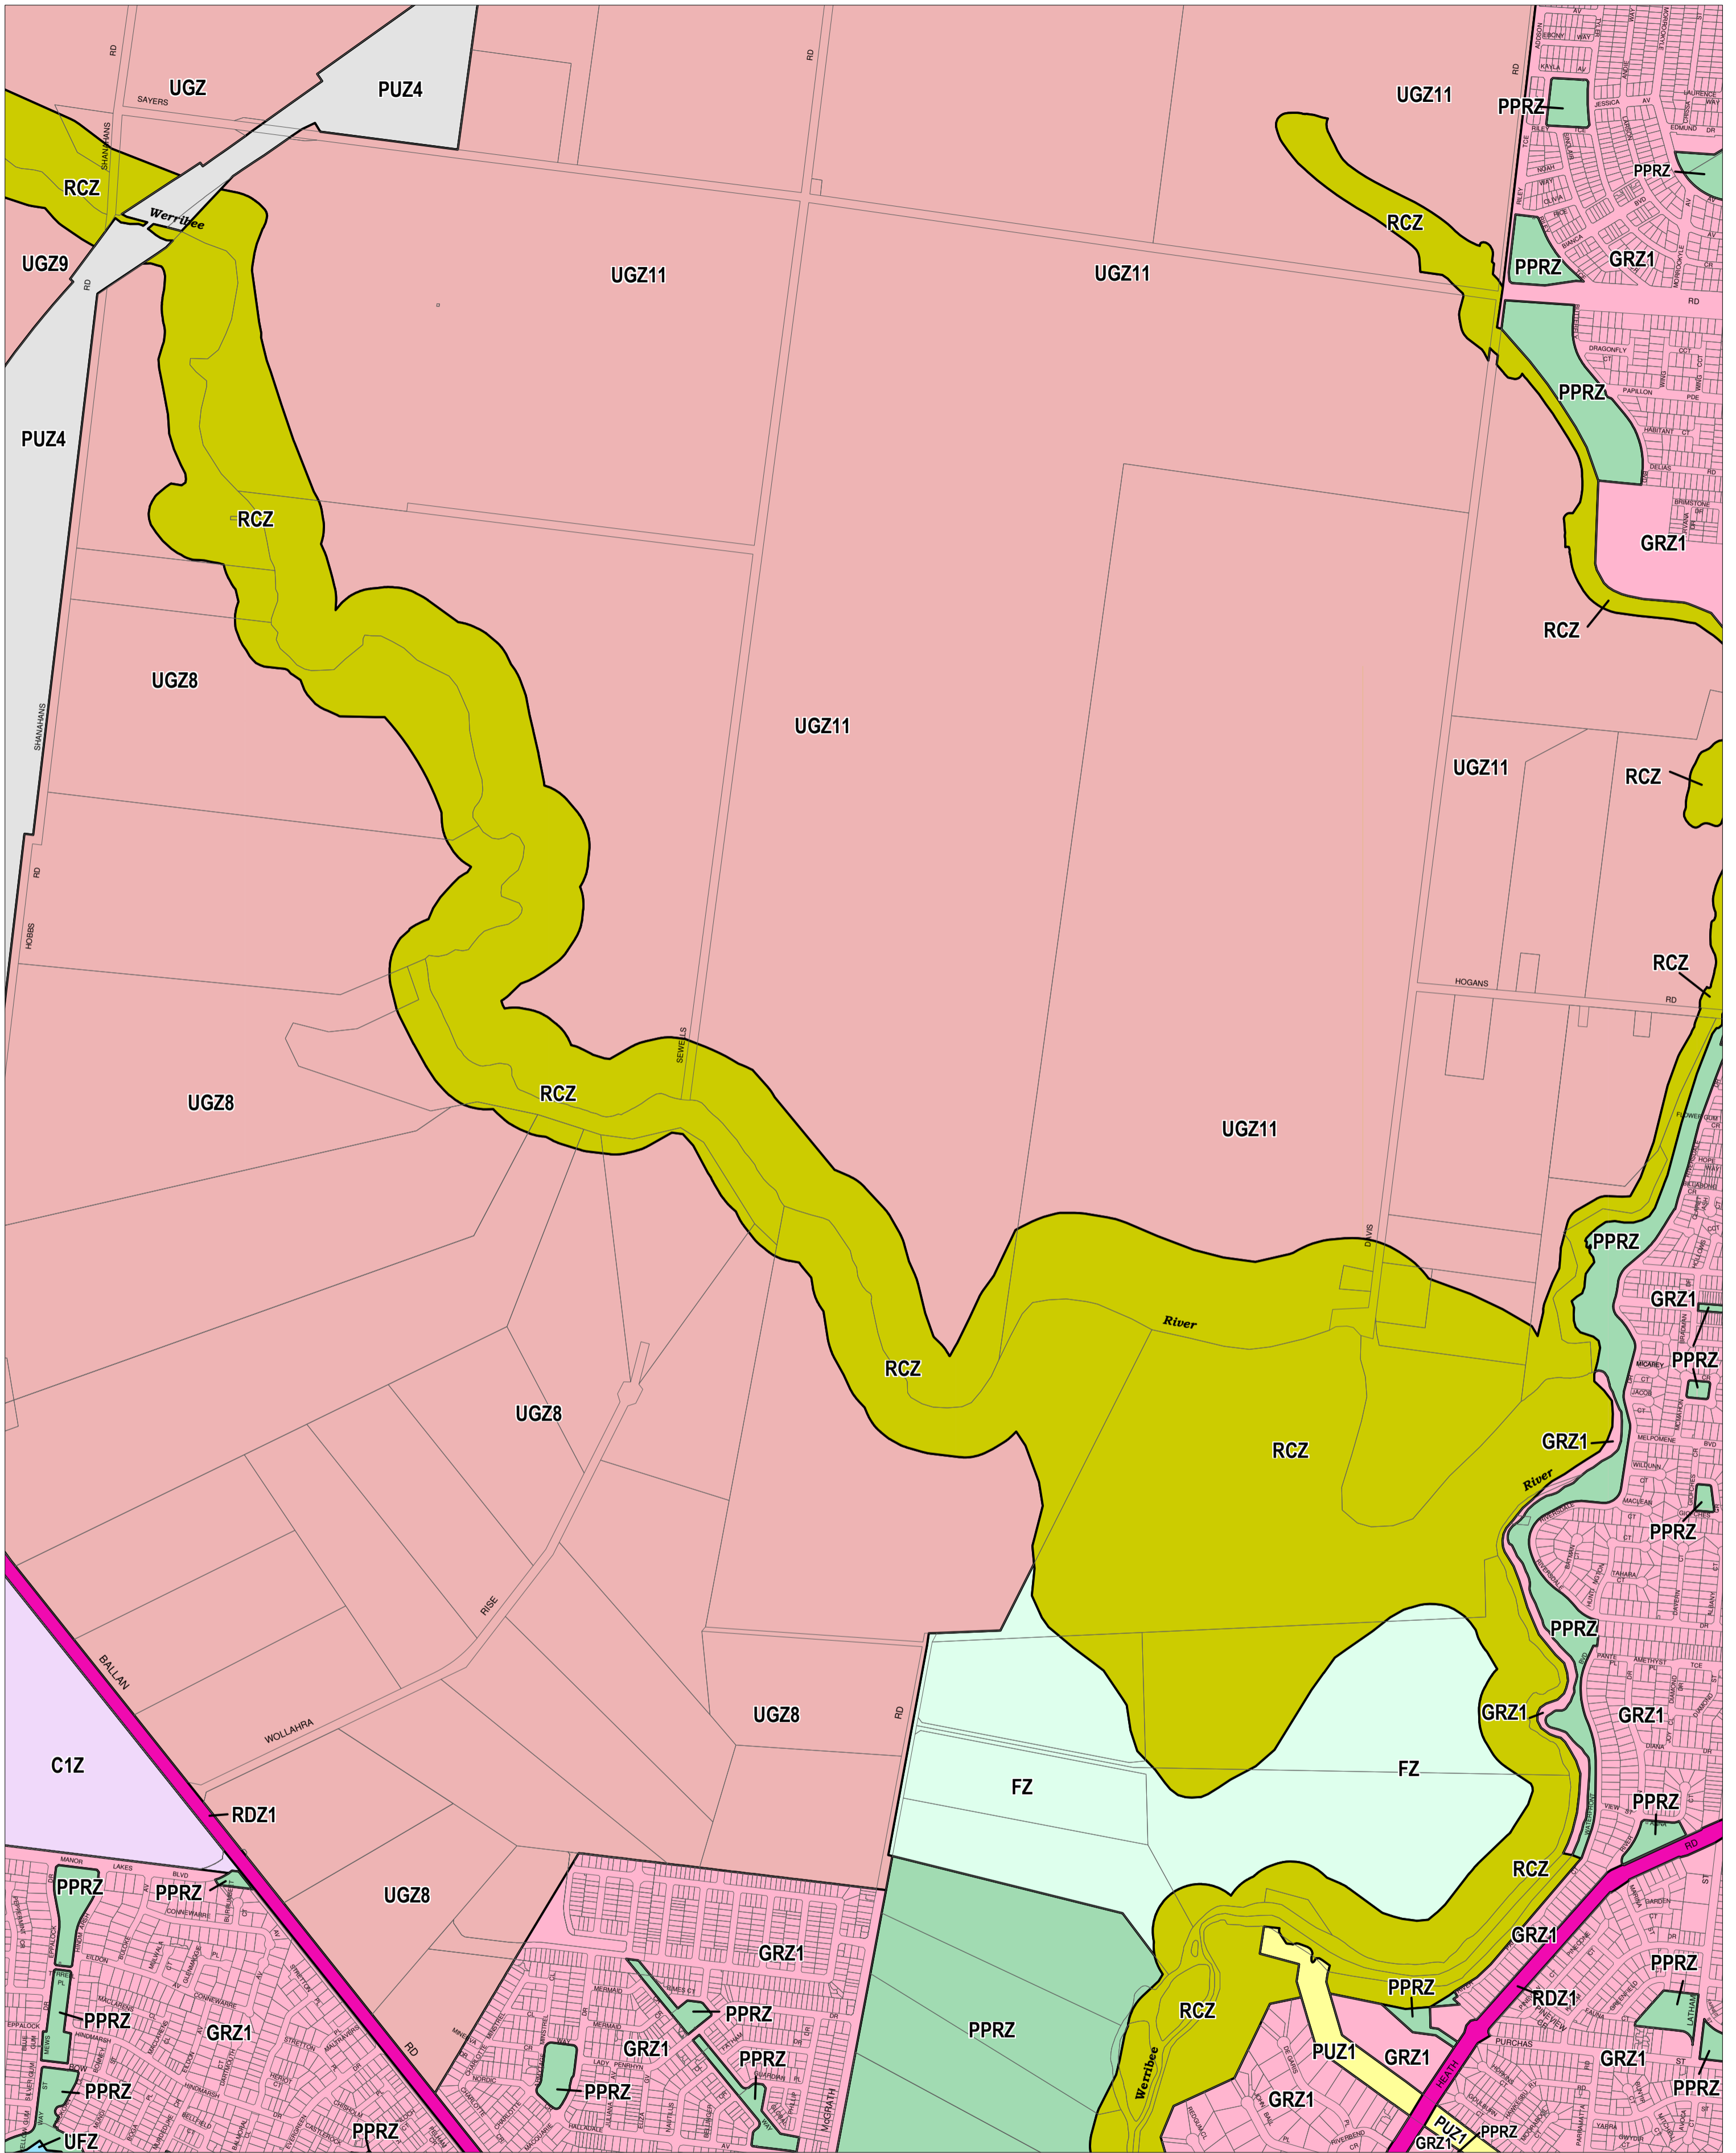

WYNDHAM PLANNING SCHEME - LOCAL PROVISION

Commercial	Rural Conservation Zone
C1Z Commercial 1 Zone	RCZ Rural Conservation Zone
Public Land	Special Purpose
PPRZ Public Park And Recreation Zone	UFZ Urban Floodway Zone
PUZ1 Public Use Zone - Service And Utility	UGZ Urban Growth Zone
PUZ4 Public Use Zone - Transport	UGZ11 Urban Growth Zone - Schedule 11
RDZ1 Road Zone - Category 1	UGZ8 Urban Growth Zone - Schedule 8
Residential	UGZ9 Urban Growth Zone - Schedule 9
GRZ1 General Residential Zone - Schedule 1	
Rural	
FZ Farming Zone