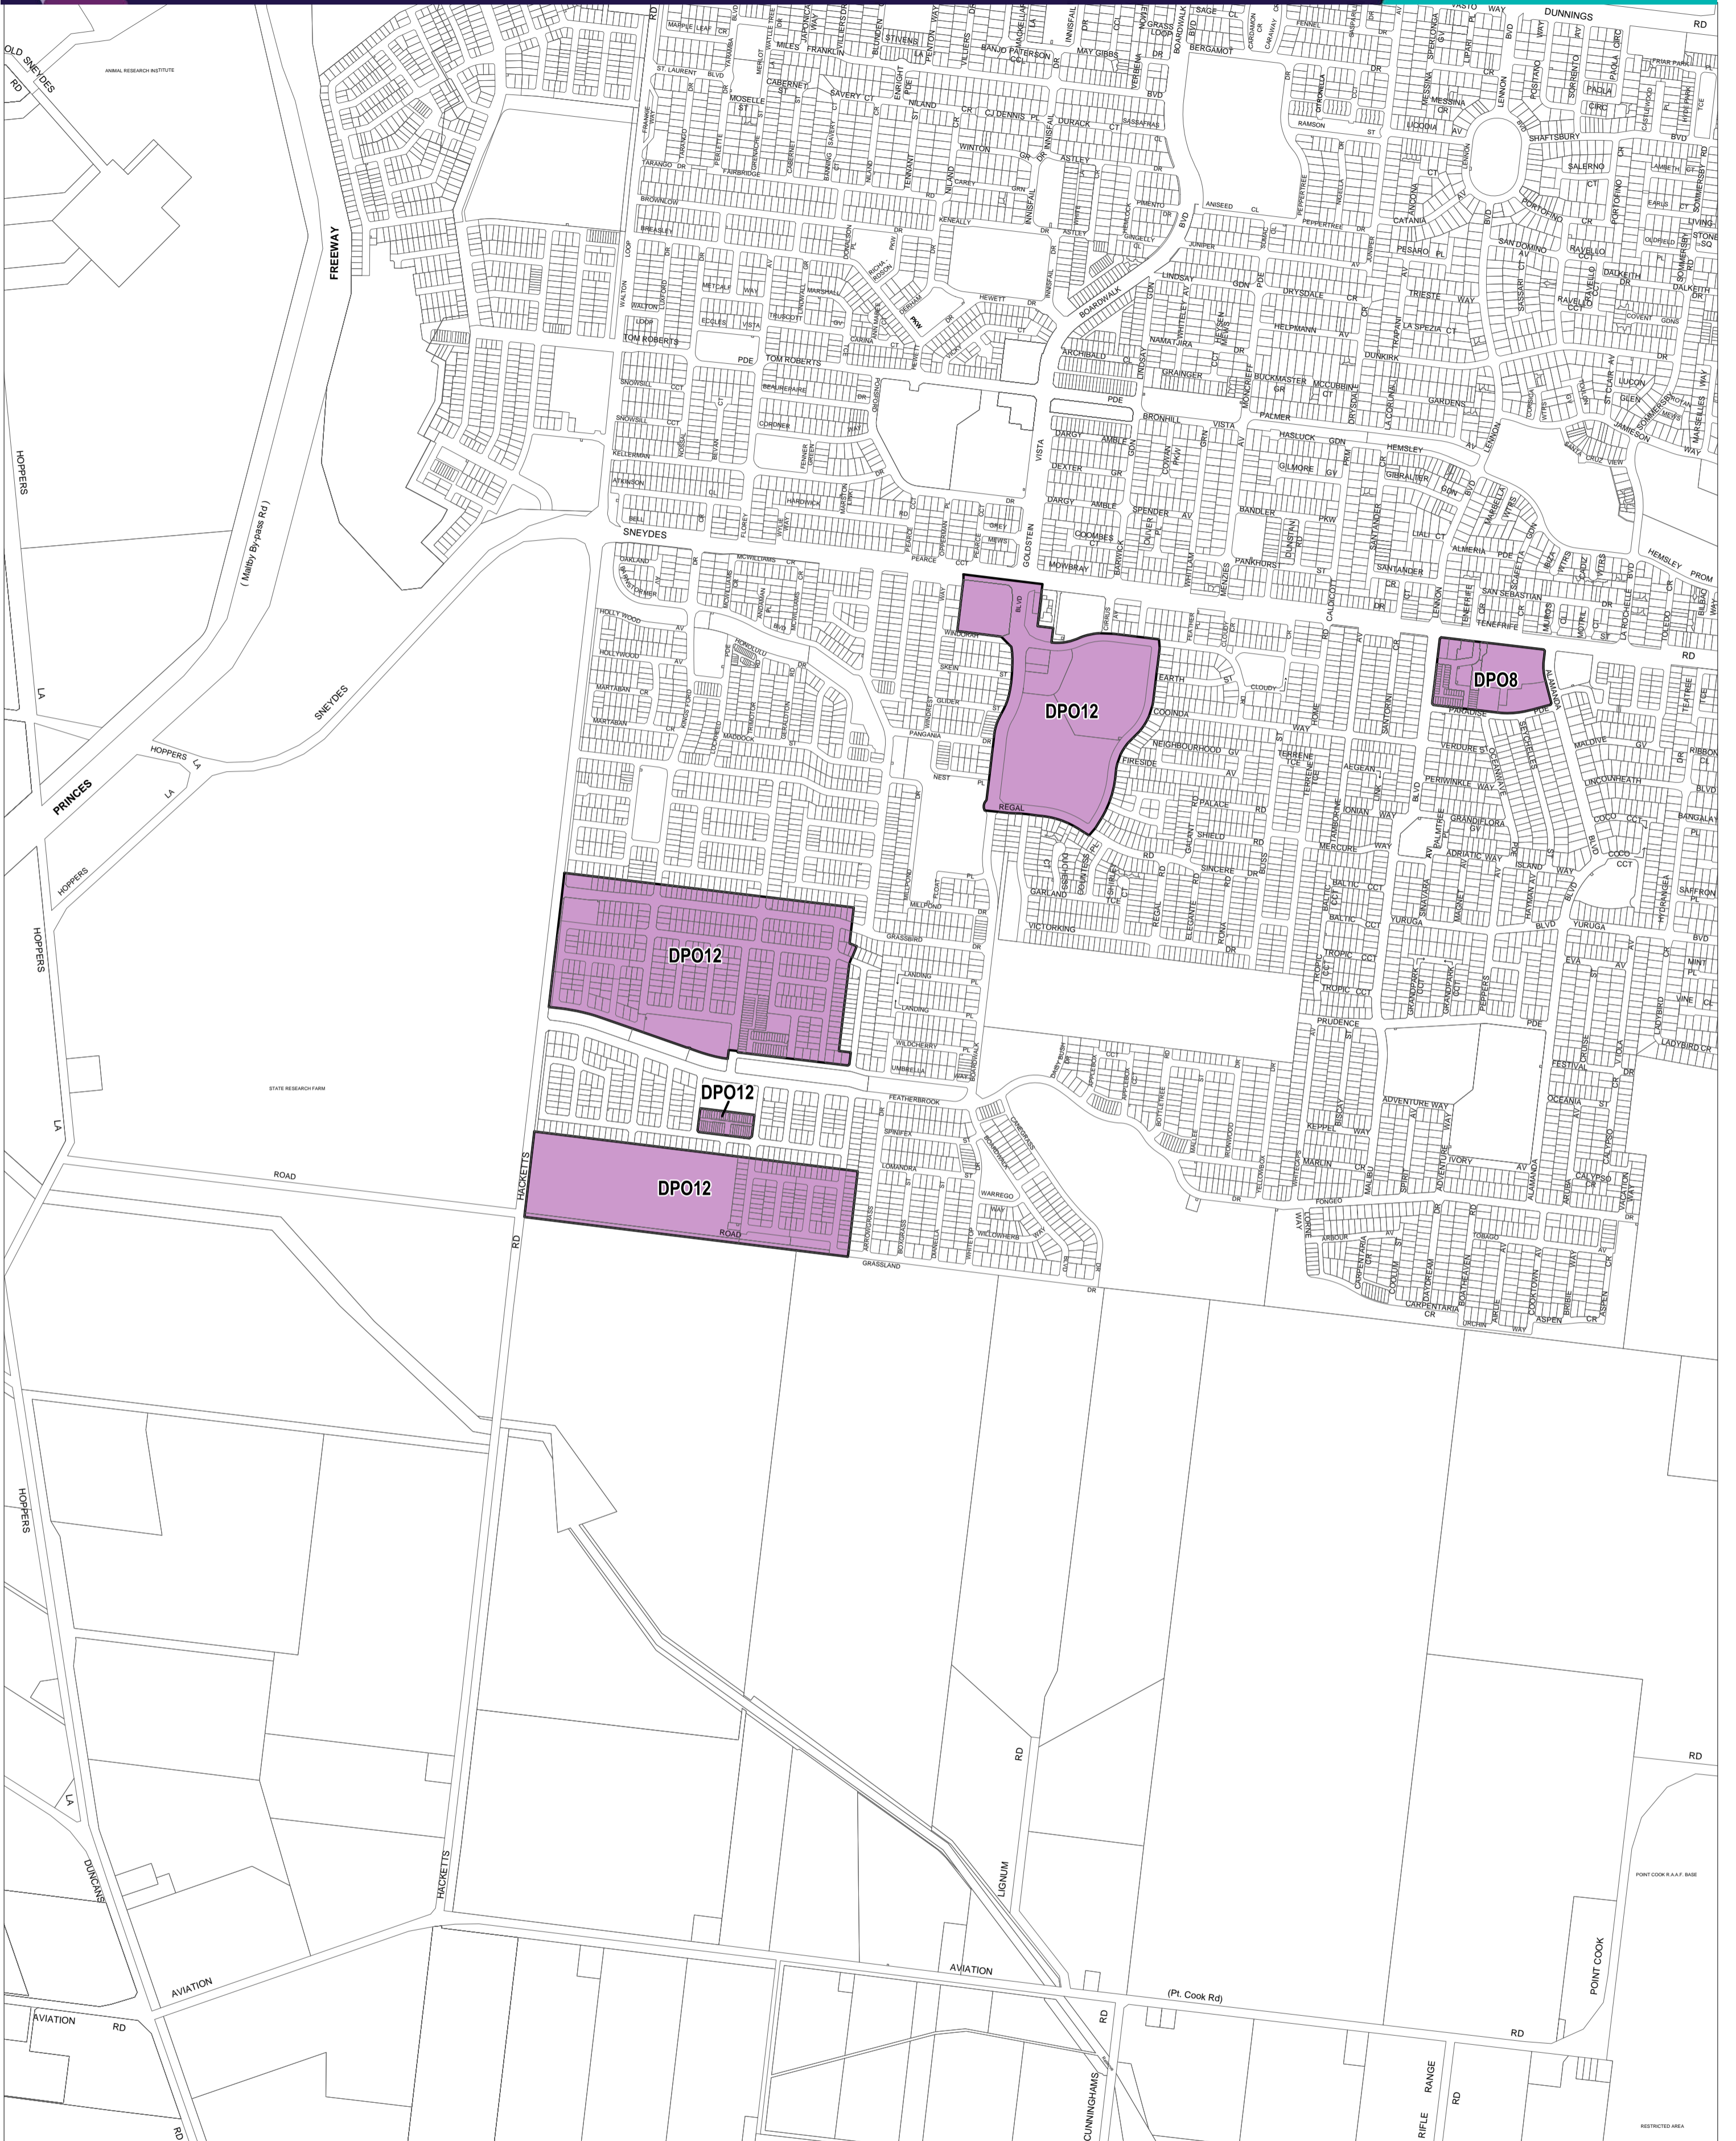

WYNDHAM PLANNING SCHEME - LOCAL PROVISION

1. **Overlays**
2. DPO12 Development Plan Overlay - Schedule 12
   - DPO8 Development Plan Overlay - Schedule 8

Municipal Boundary

AUSTRALIAN MAP GRID ZONE 55

PREPARED BY: Planning Mapping Services

Printed: 9/12/2016

AMENDMENT C211

Environment, Land, Water and Planning

INDEX TO ADJOINING SCHEME MAPS