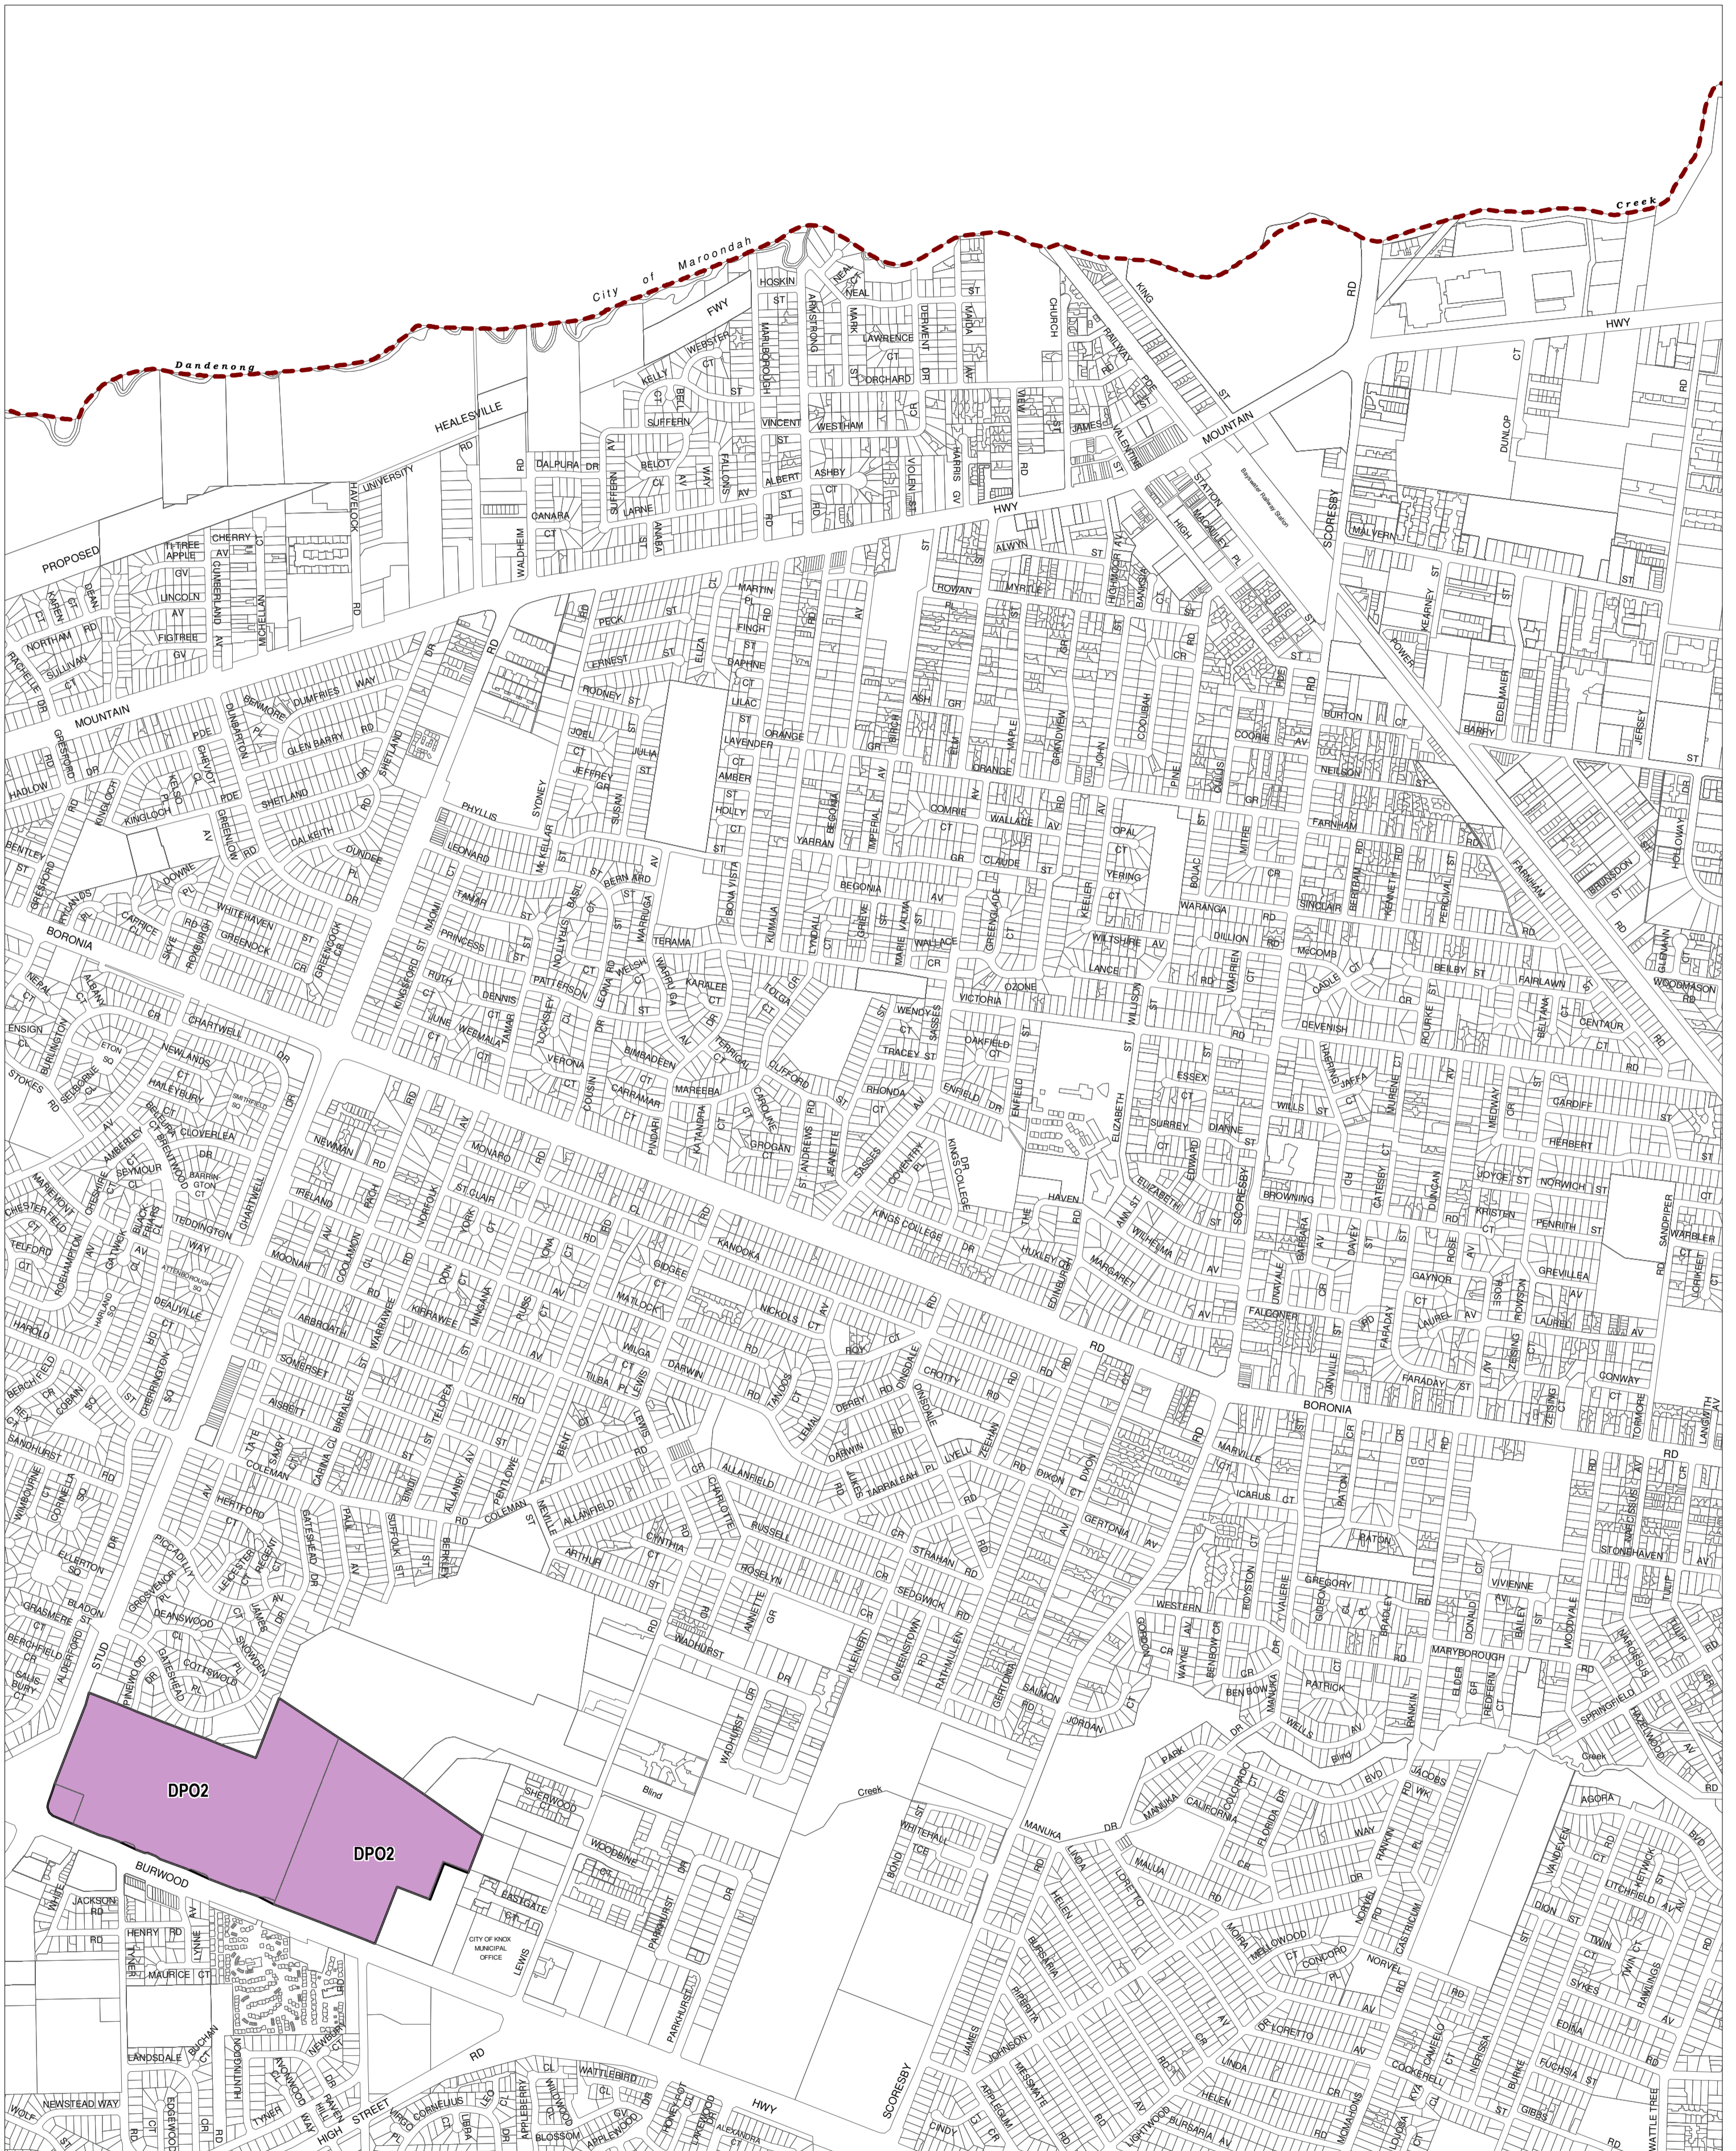

KNOX PLANNING SCHEME - LOCAL PROVISION

AUSTRALIAN MAP GRID ZONE 55

Printed: 21/3/2013

AMENDMENT C110

DEVELOPMENT PLAN OVERLAY

MAP No 2DPO