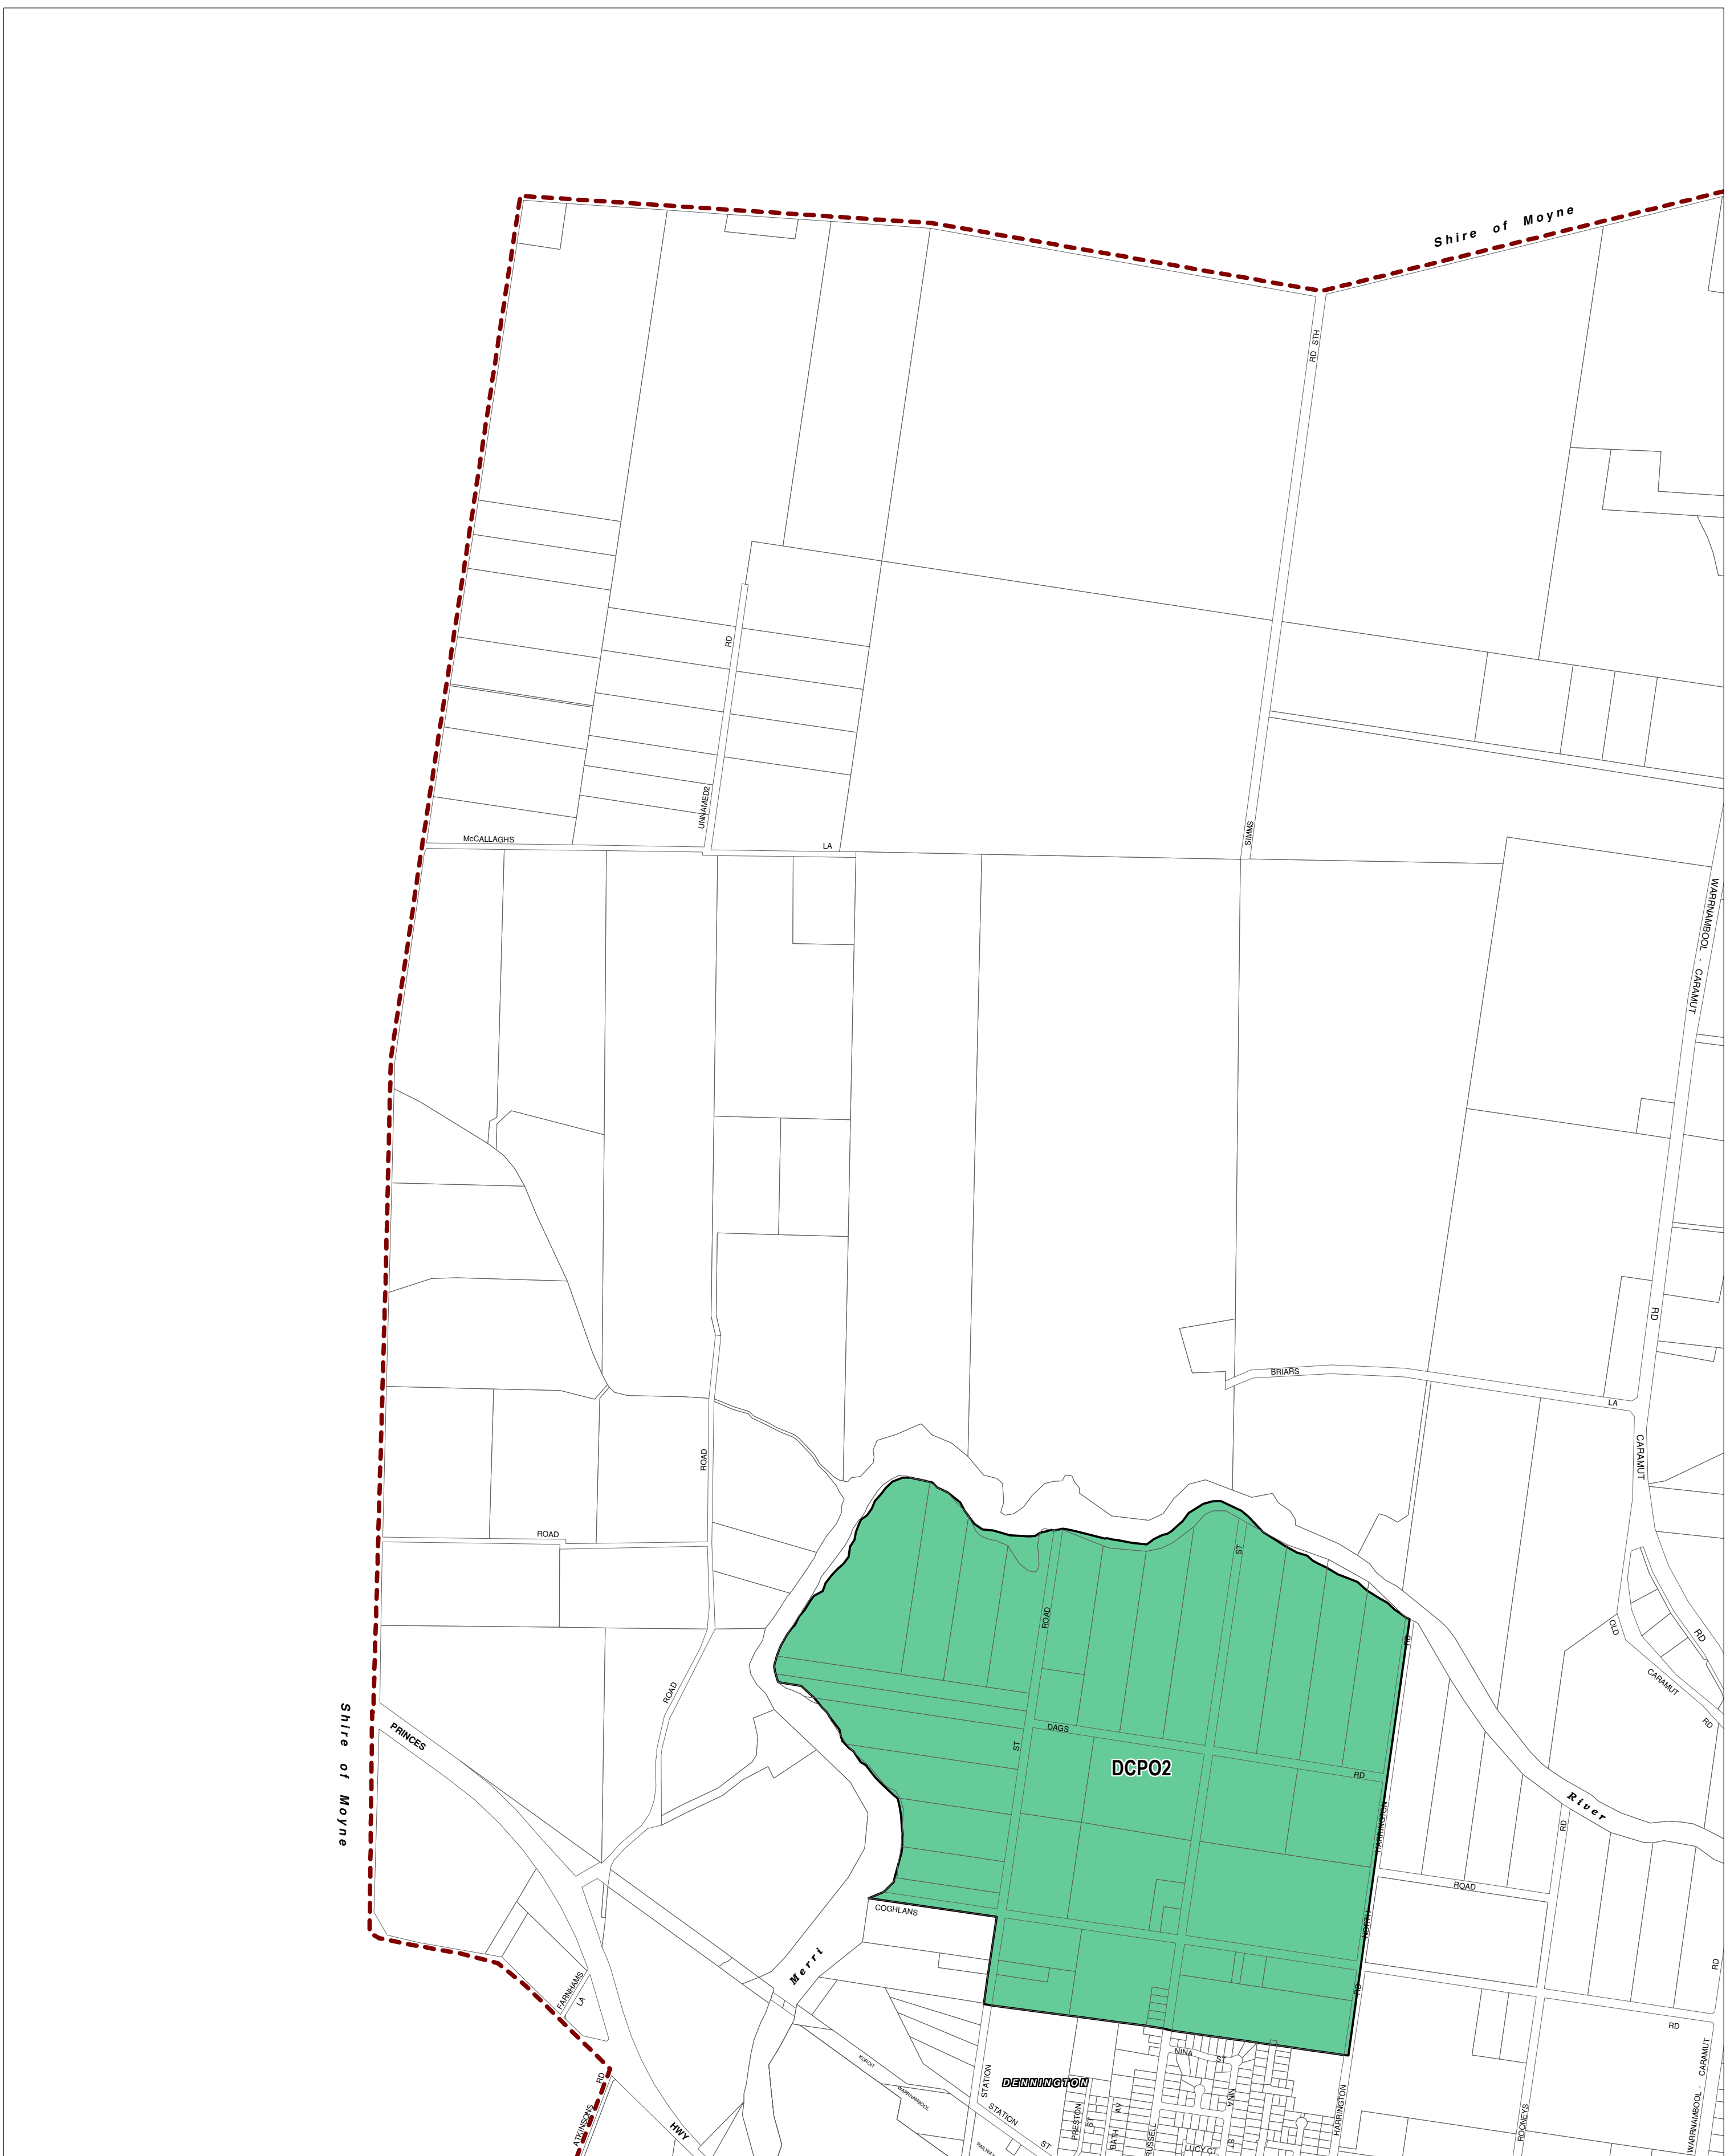

WARRNAMBOOL PLANNING SCHEME - LOCAL PROVISION

Overlays

- DCPO2 Development Contributions Plan Overlay - Schedule 2

AUSTRALIAN MAP GRID ZONE 54

Printed: 3/7/2015

AMENDMENT C90