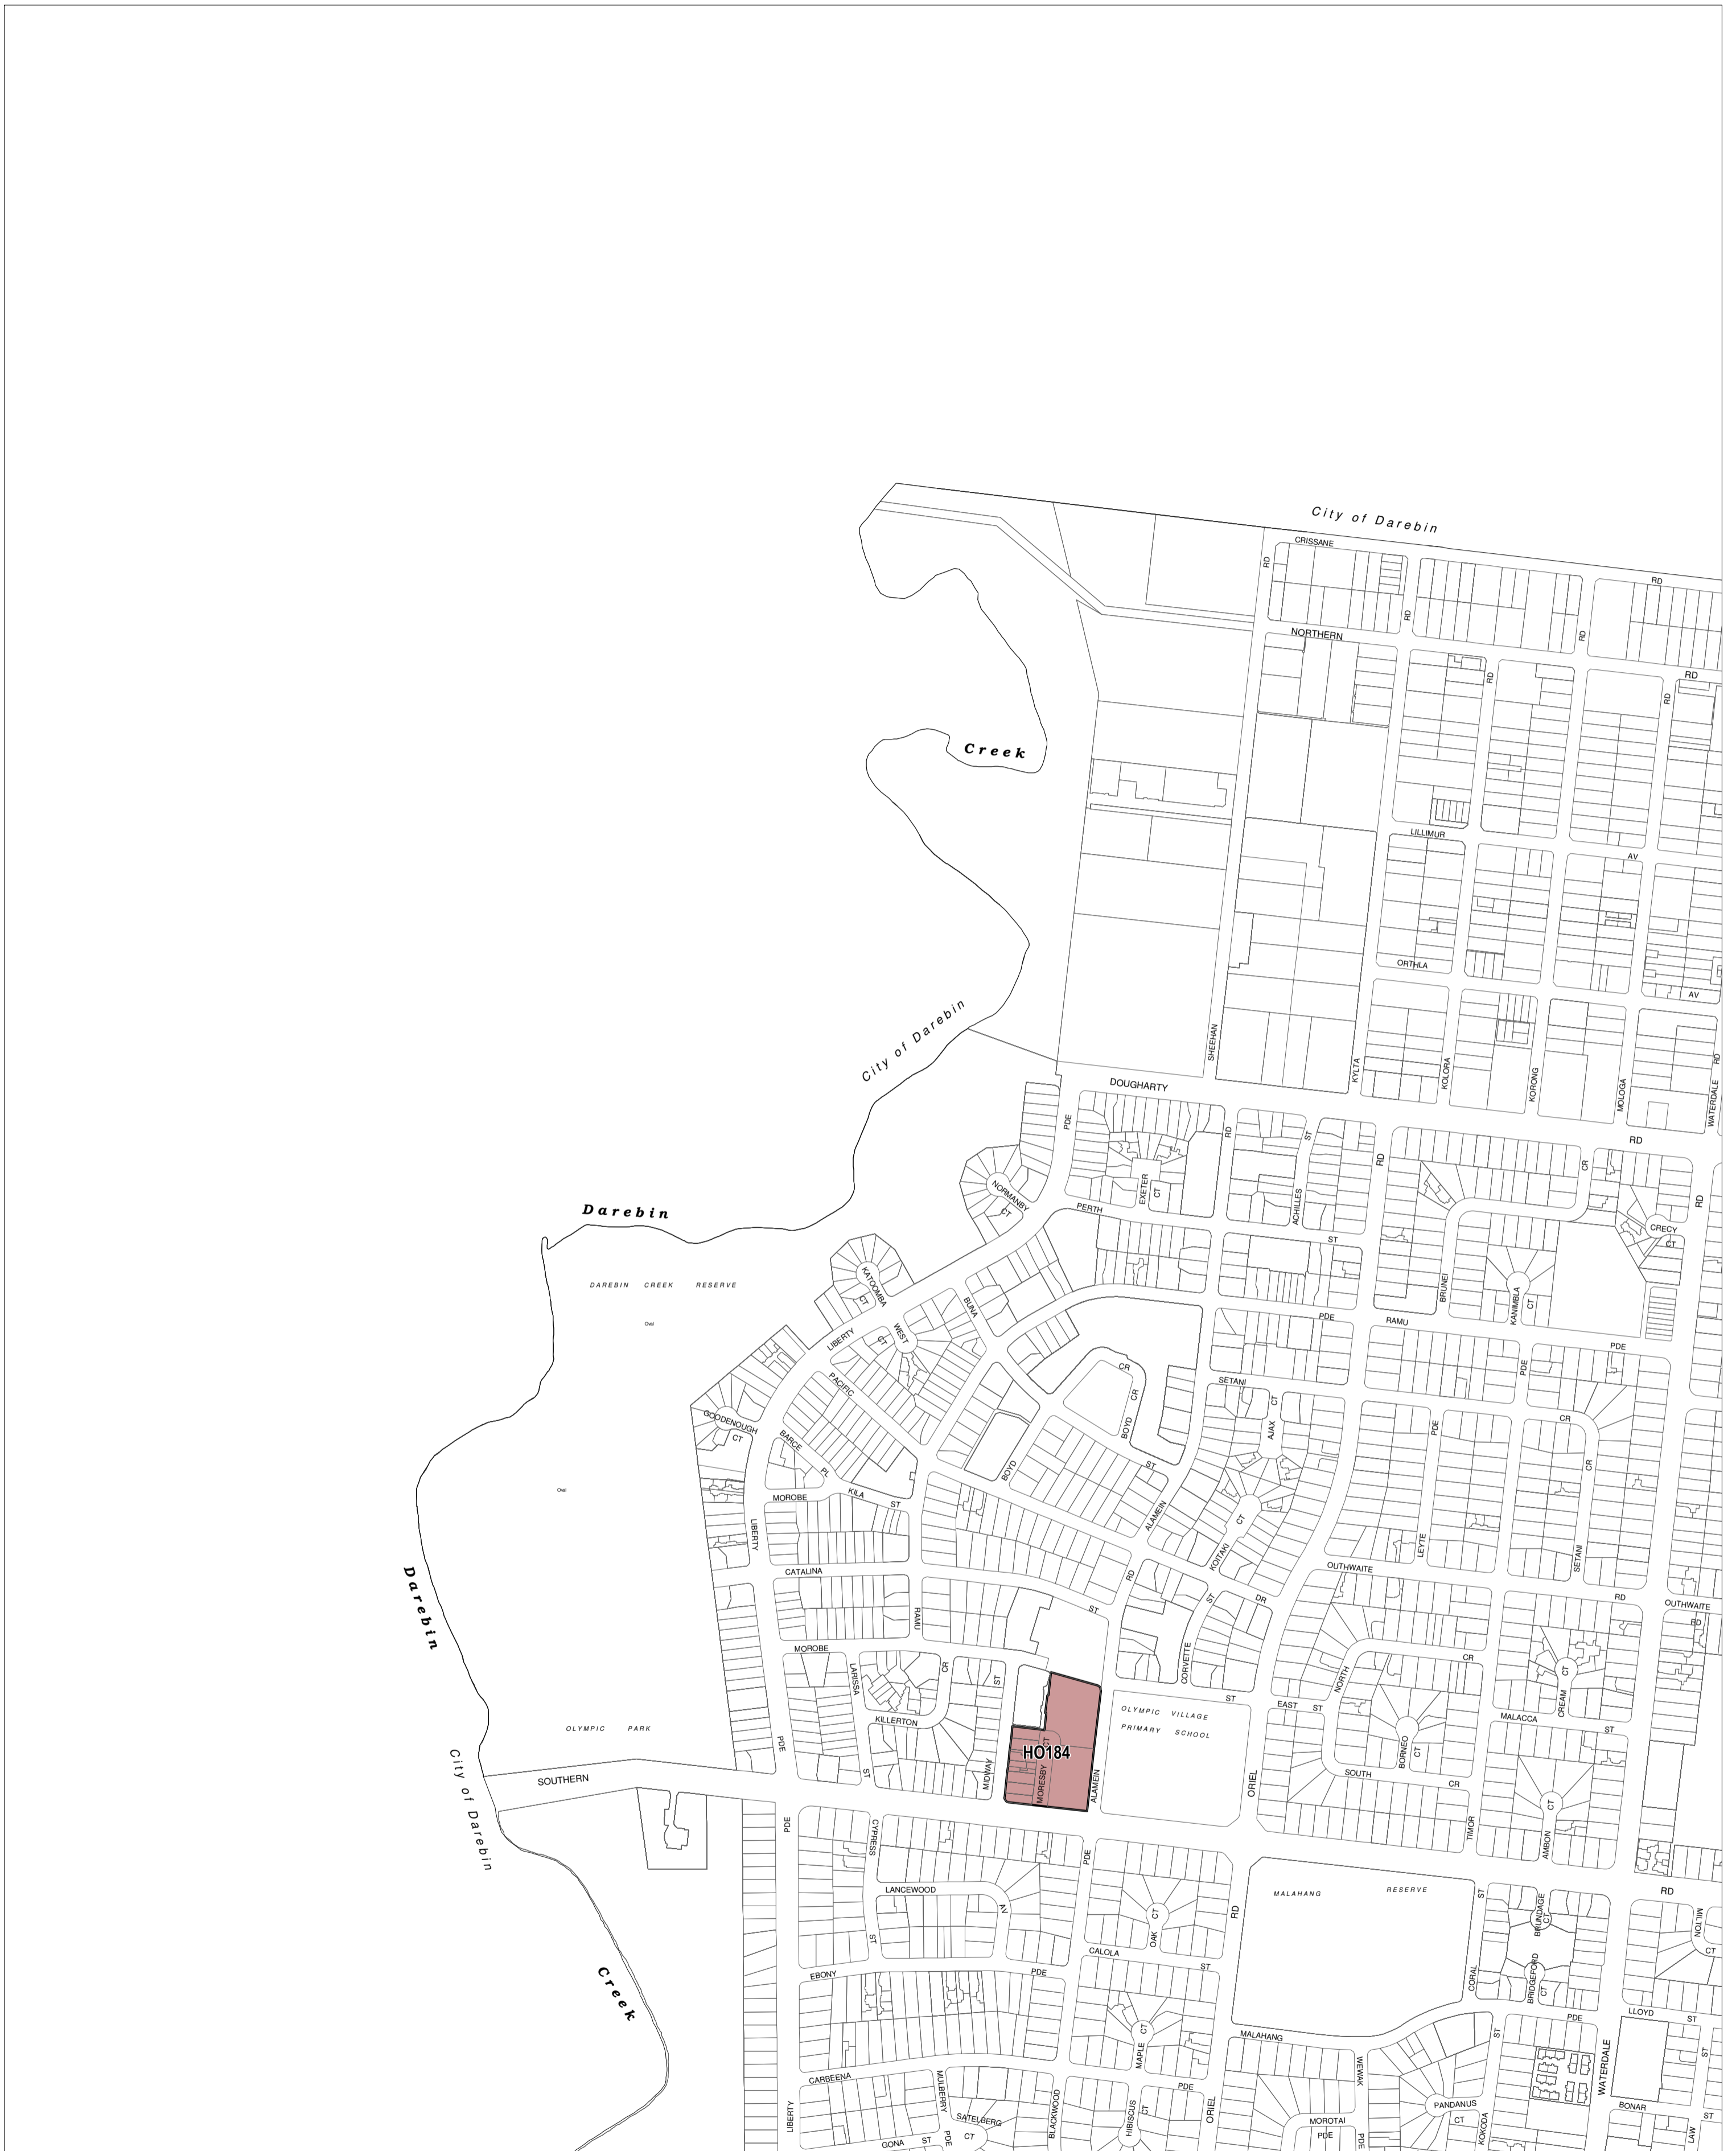

BANYULE PLANNING SCHEME - LOCAL PROVISION

Overlays
HO Heritage Overlay

AUSTRALIAN MAP GRID ZONE 55

Printed: 31/8/2012

AMENDMENT C64

HERITAGE OVERLAY

MAP No 9HO