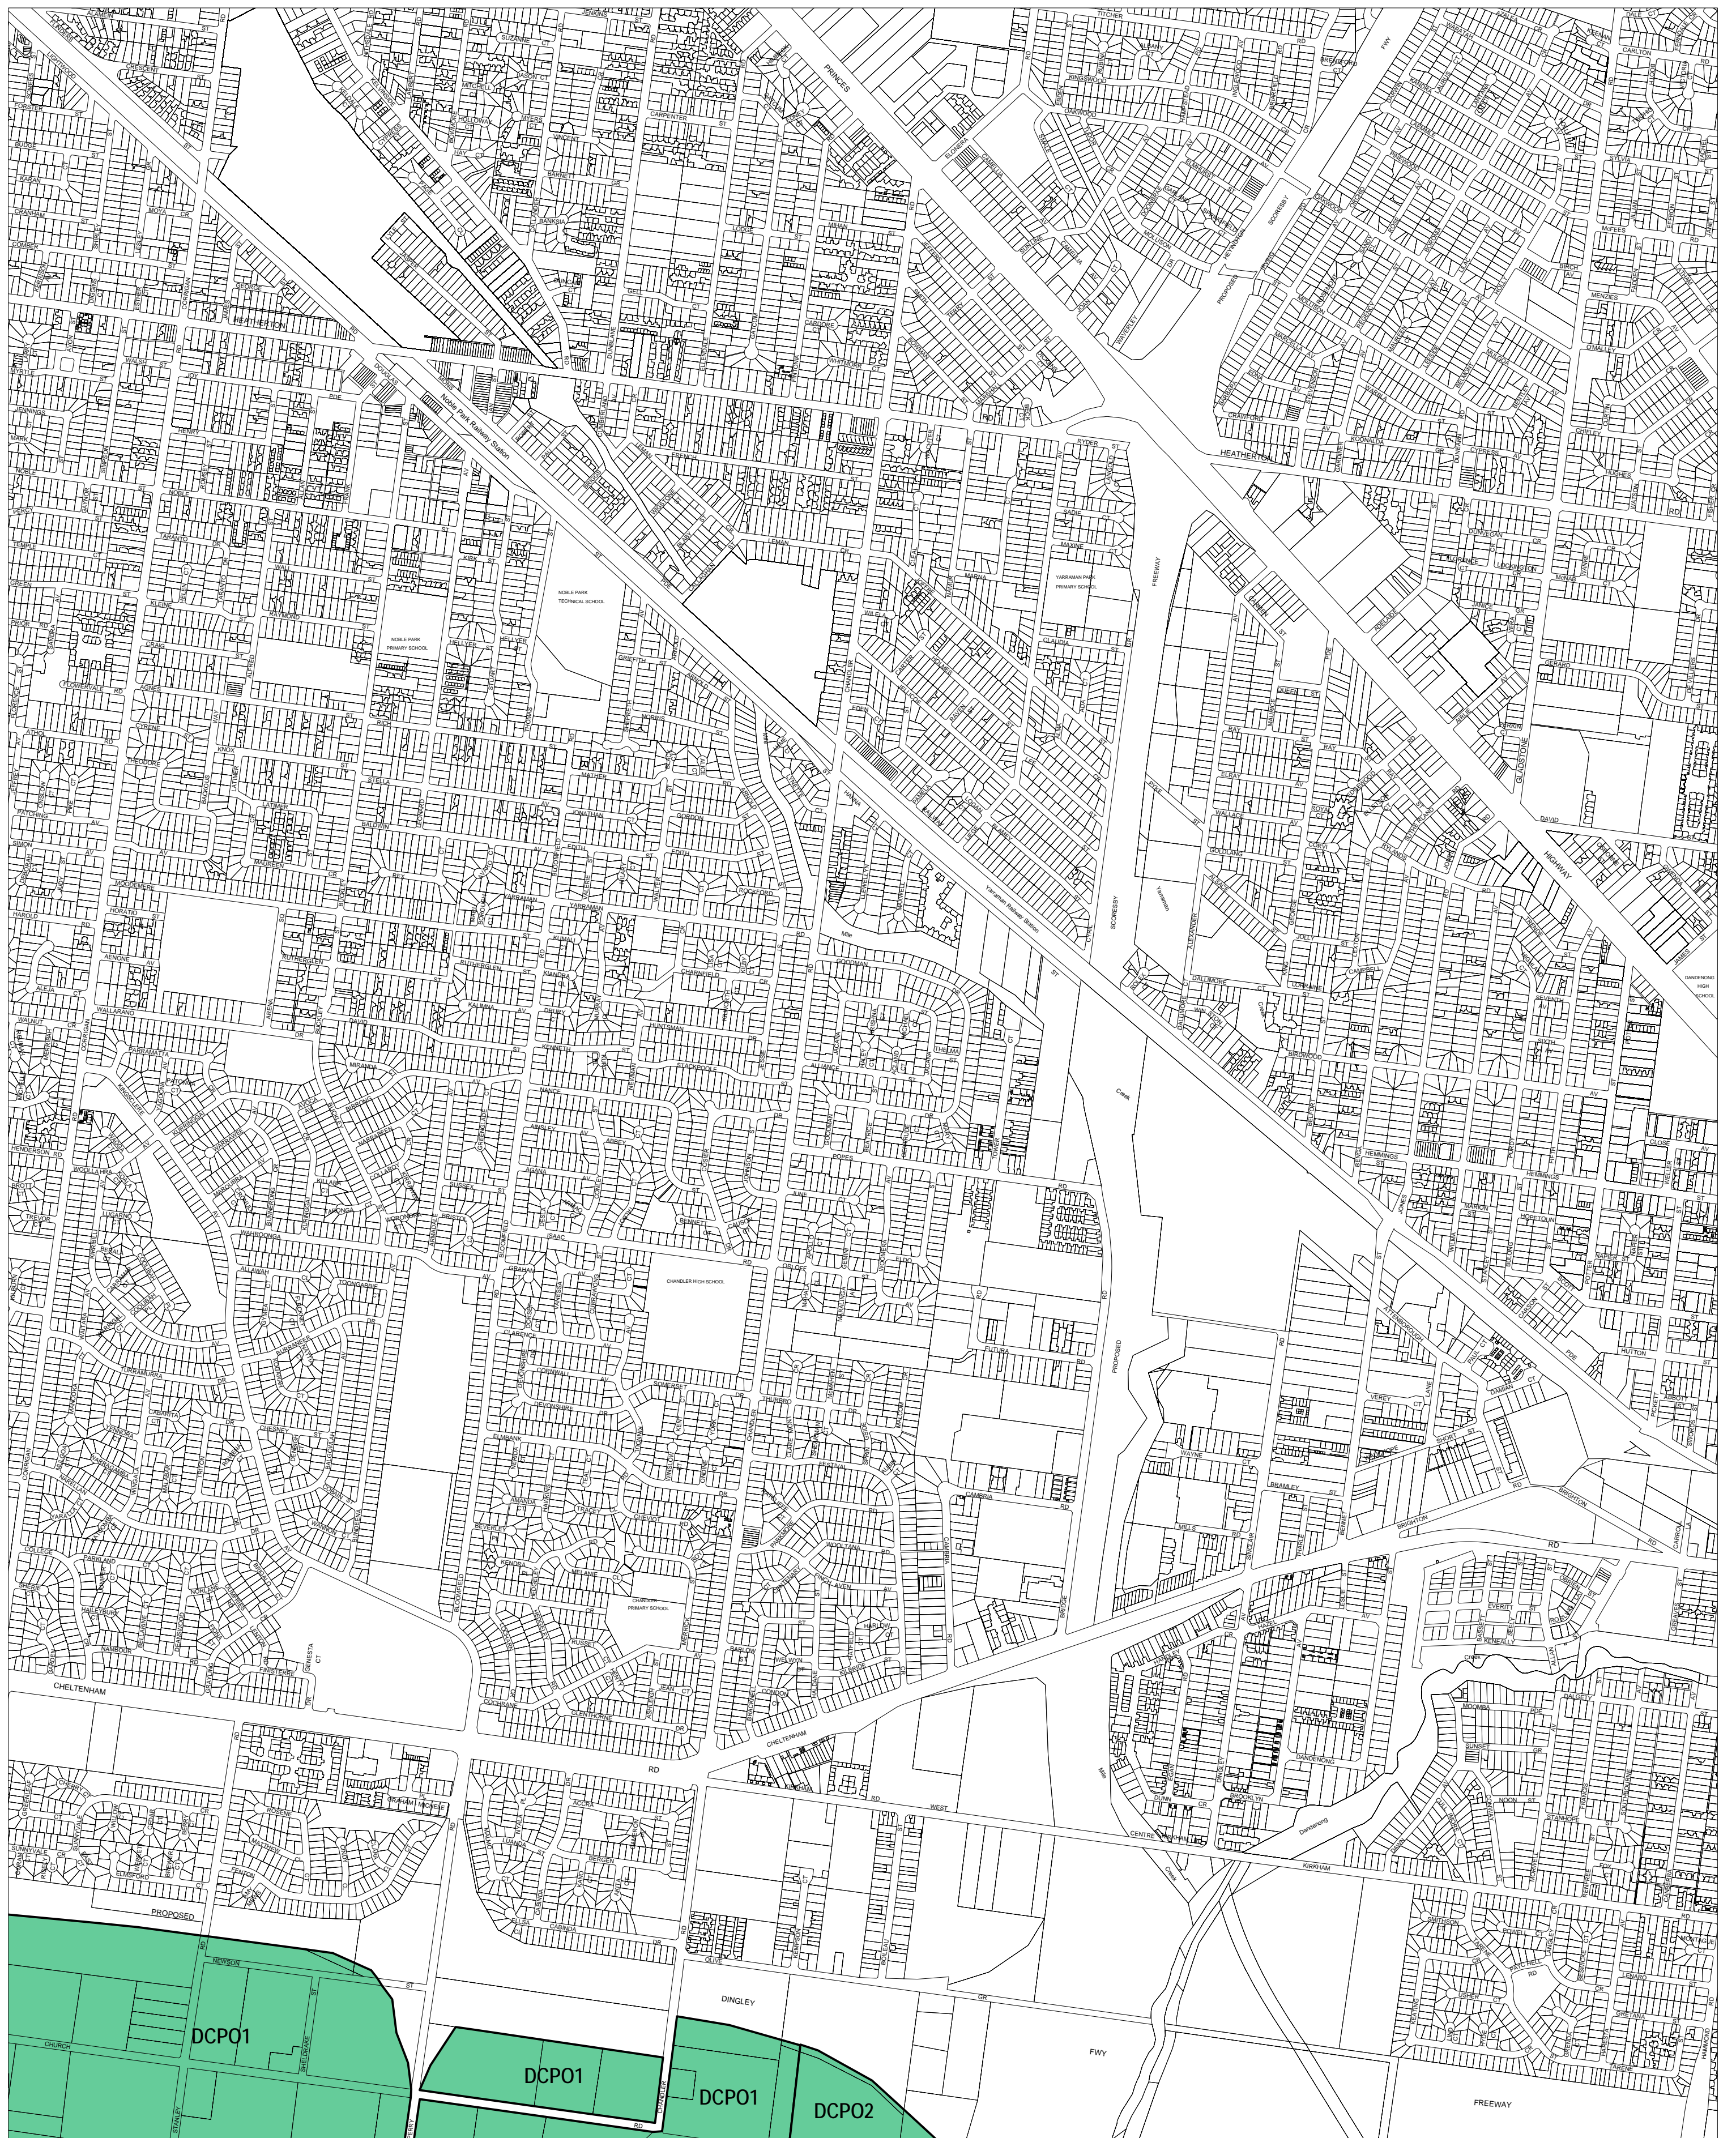

GREATER DANDENONG PLANNING SCHEME - LOCAL PROVISION

Overlays

- Development Contributions Plan Overlay - Schedule 1
- Development Contributions Plan Overlay - Schedule 2

200 0 200 400 600 800 1000 m

AUSTRALIAN MAP GRID ZONE 55

INDEX TO ADJOINING METRIC SERIES MAP

Printed: 20/3/2009

AMENDMENT C87