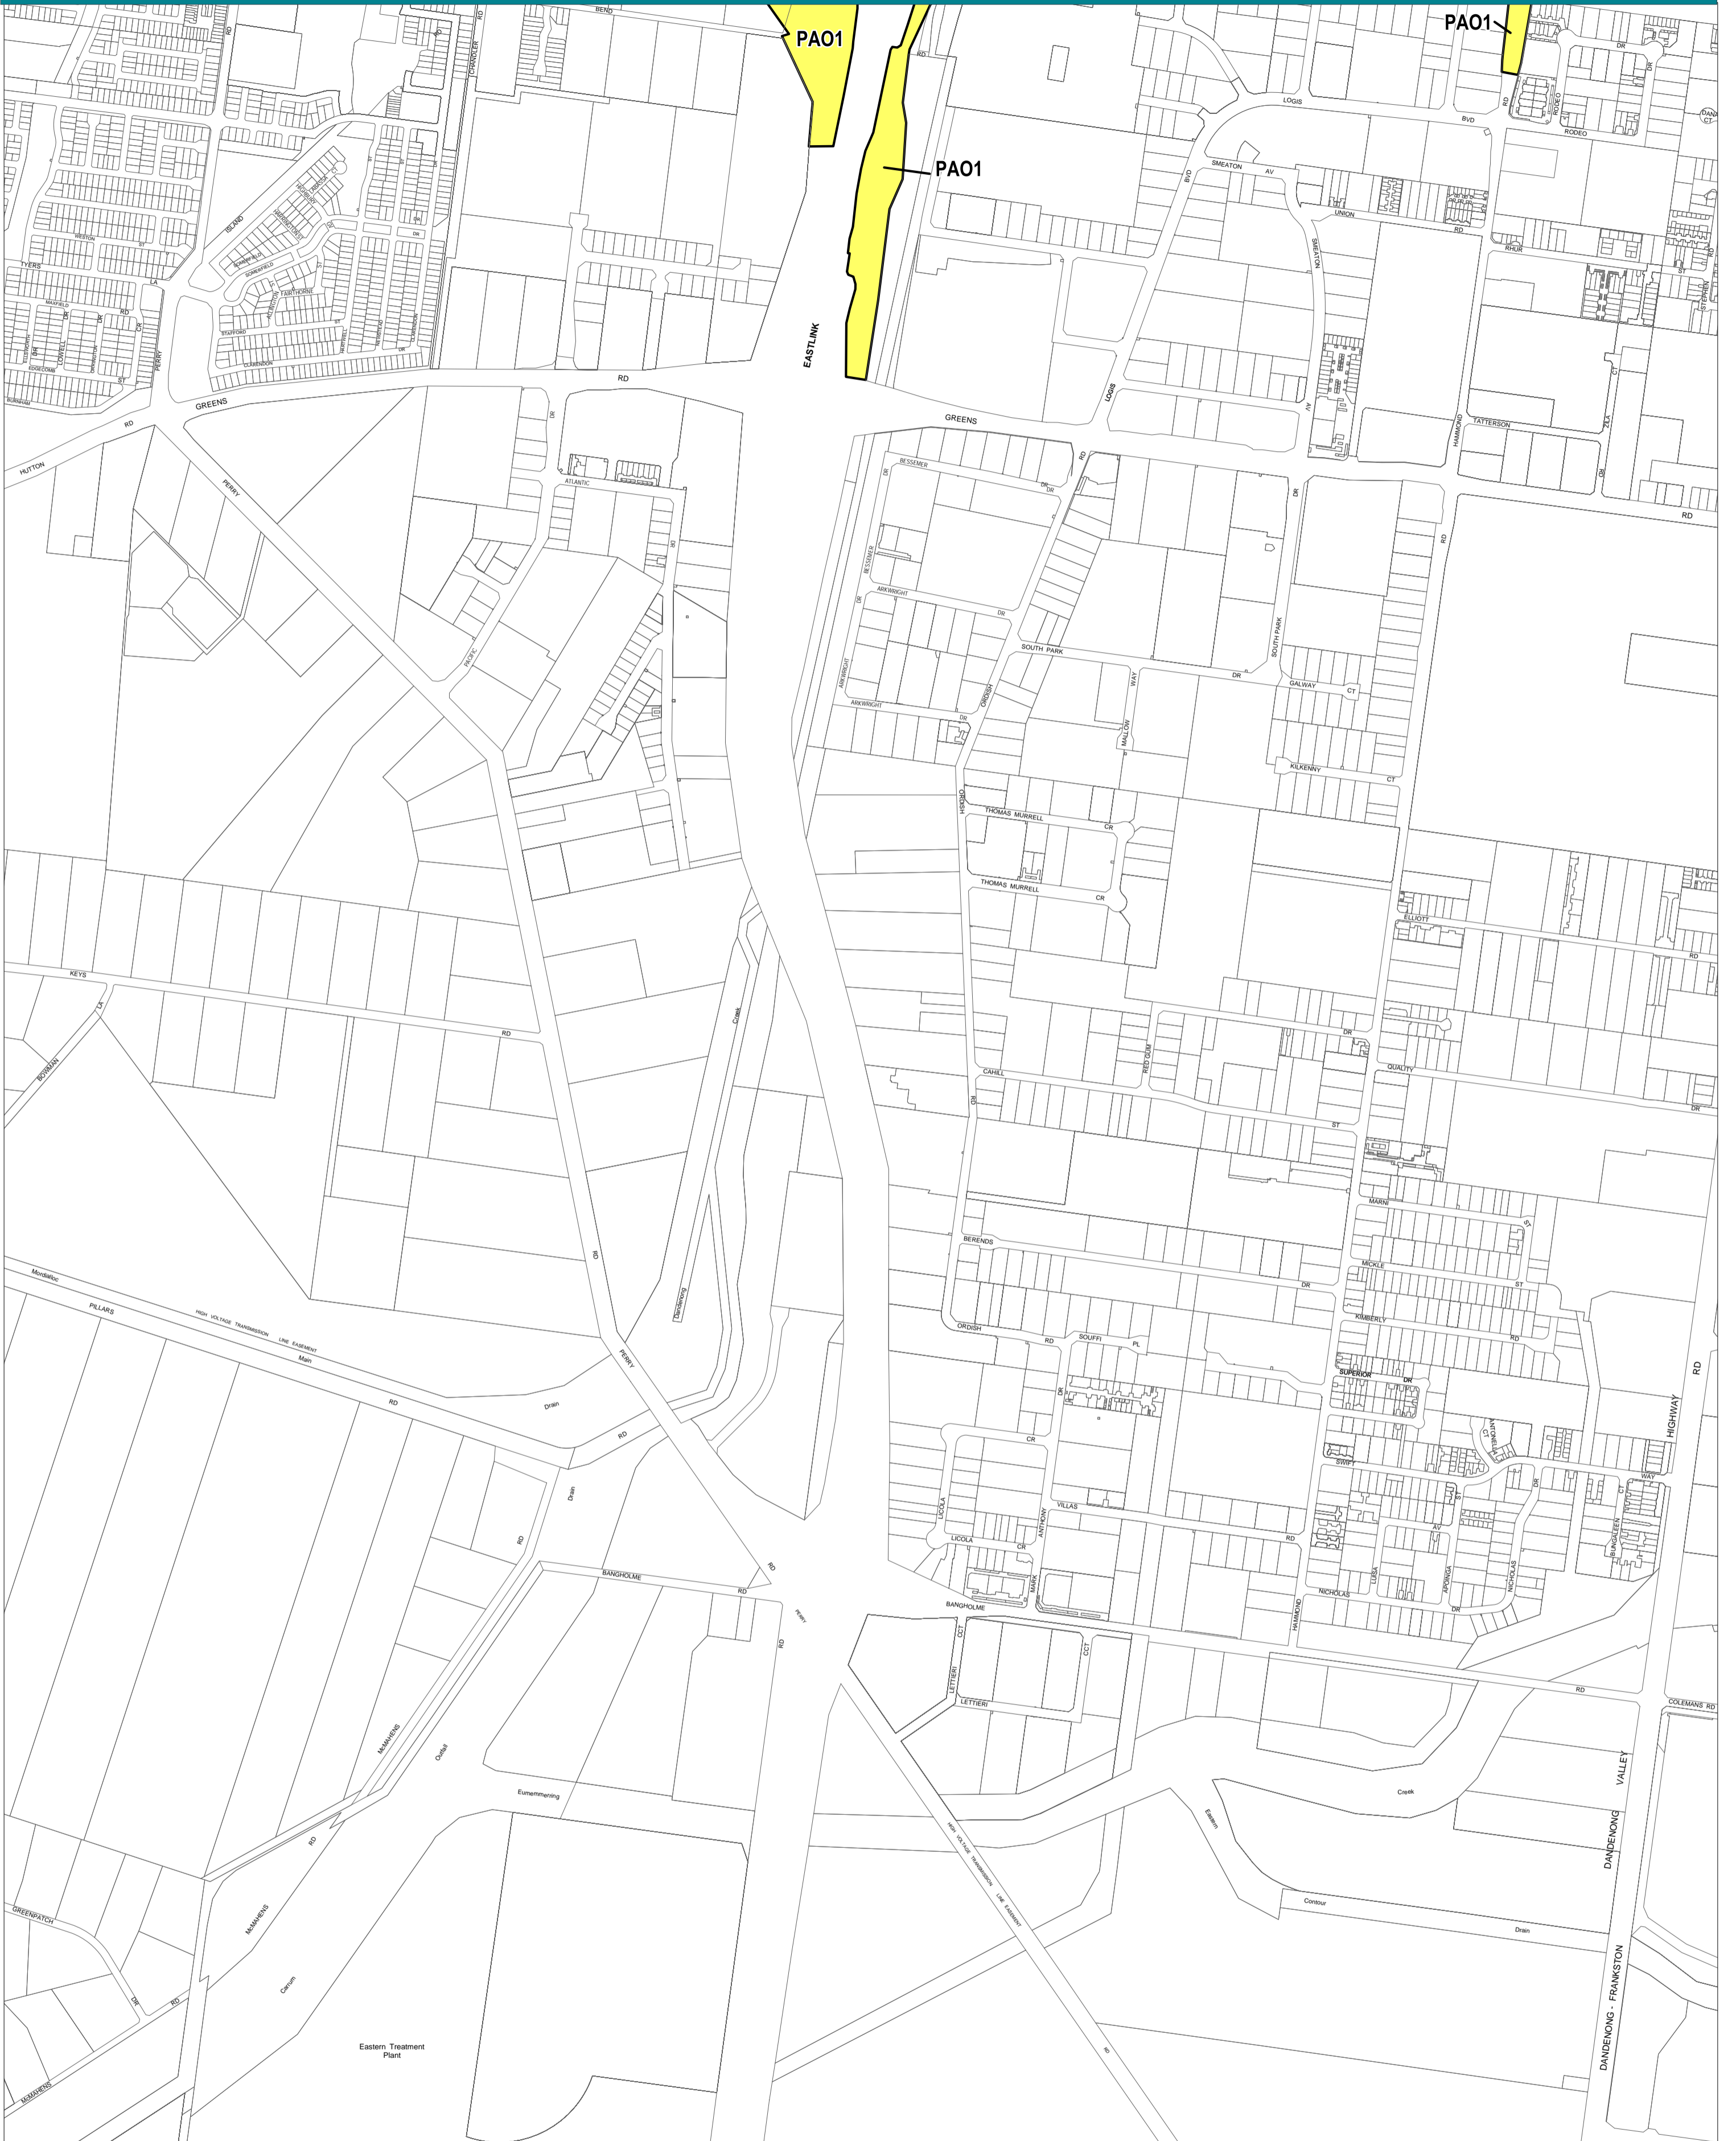

GREATER DANDENONG PLANNING SCHEME - LOCAL PROVISION

Overlays

- PAO1 Public Acquisition Overlay 1

----- Municipal Boundary

AUSTRALIAN MAP GRID ZONE 55

PREPARED BY: Planning Mapping Services

Environment, Land, Water and Planning

Printed: 12/9/2016

AMENDMENT C122

INDEX TO ADJOINING METRIC SERIES MAP