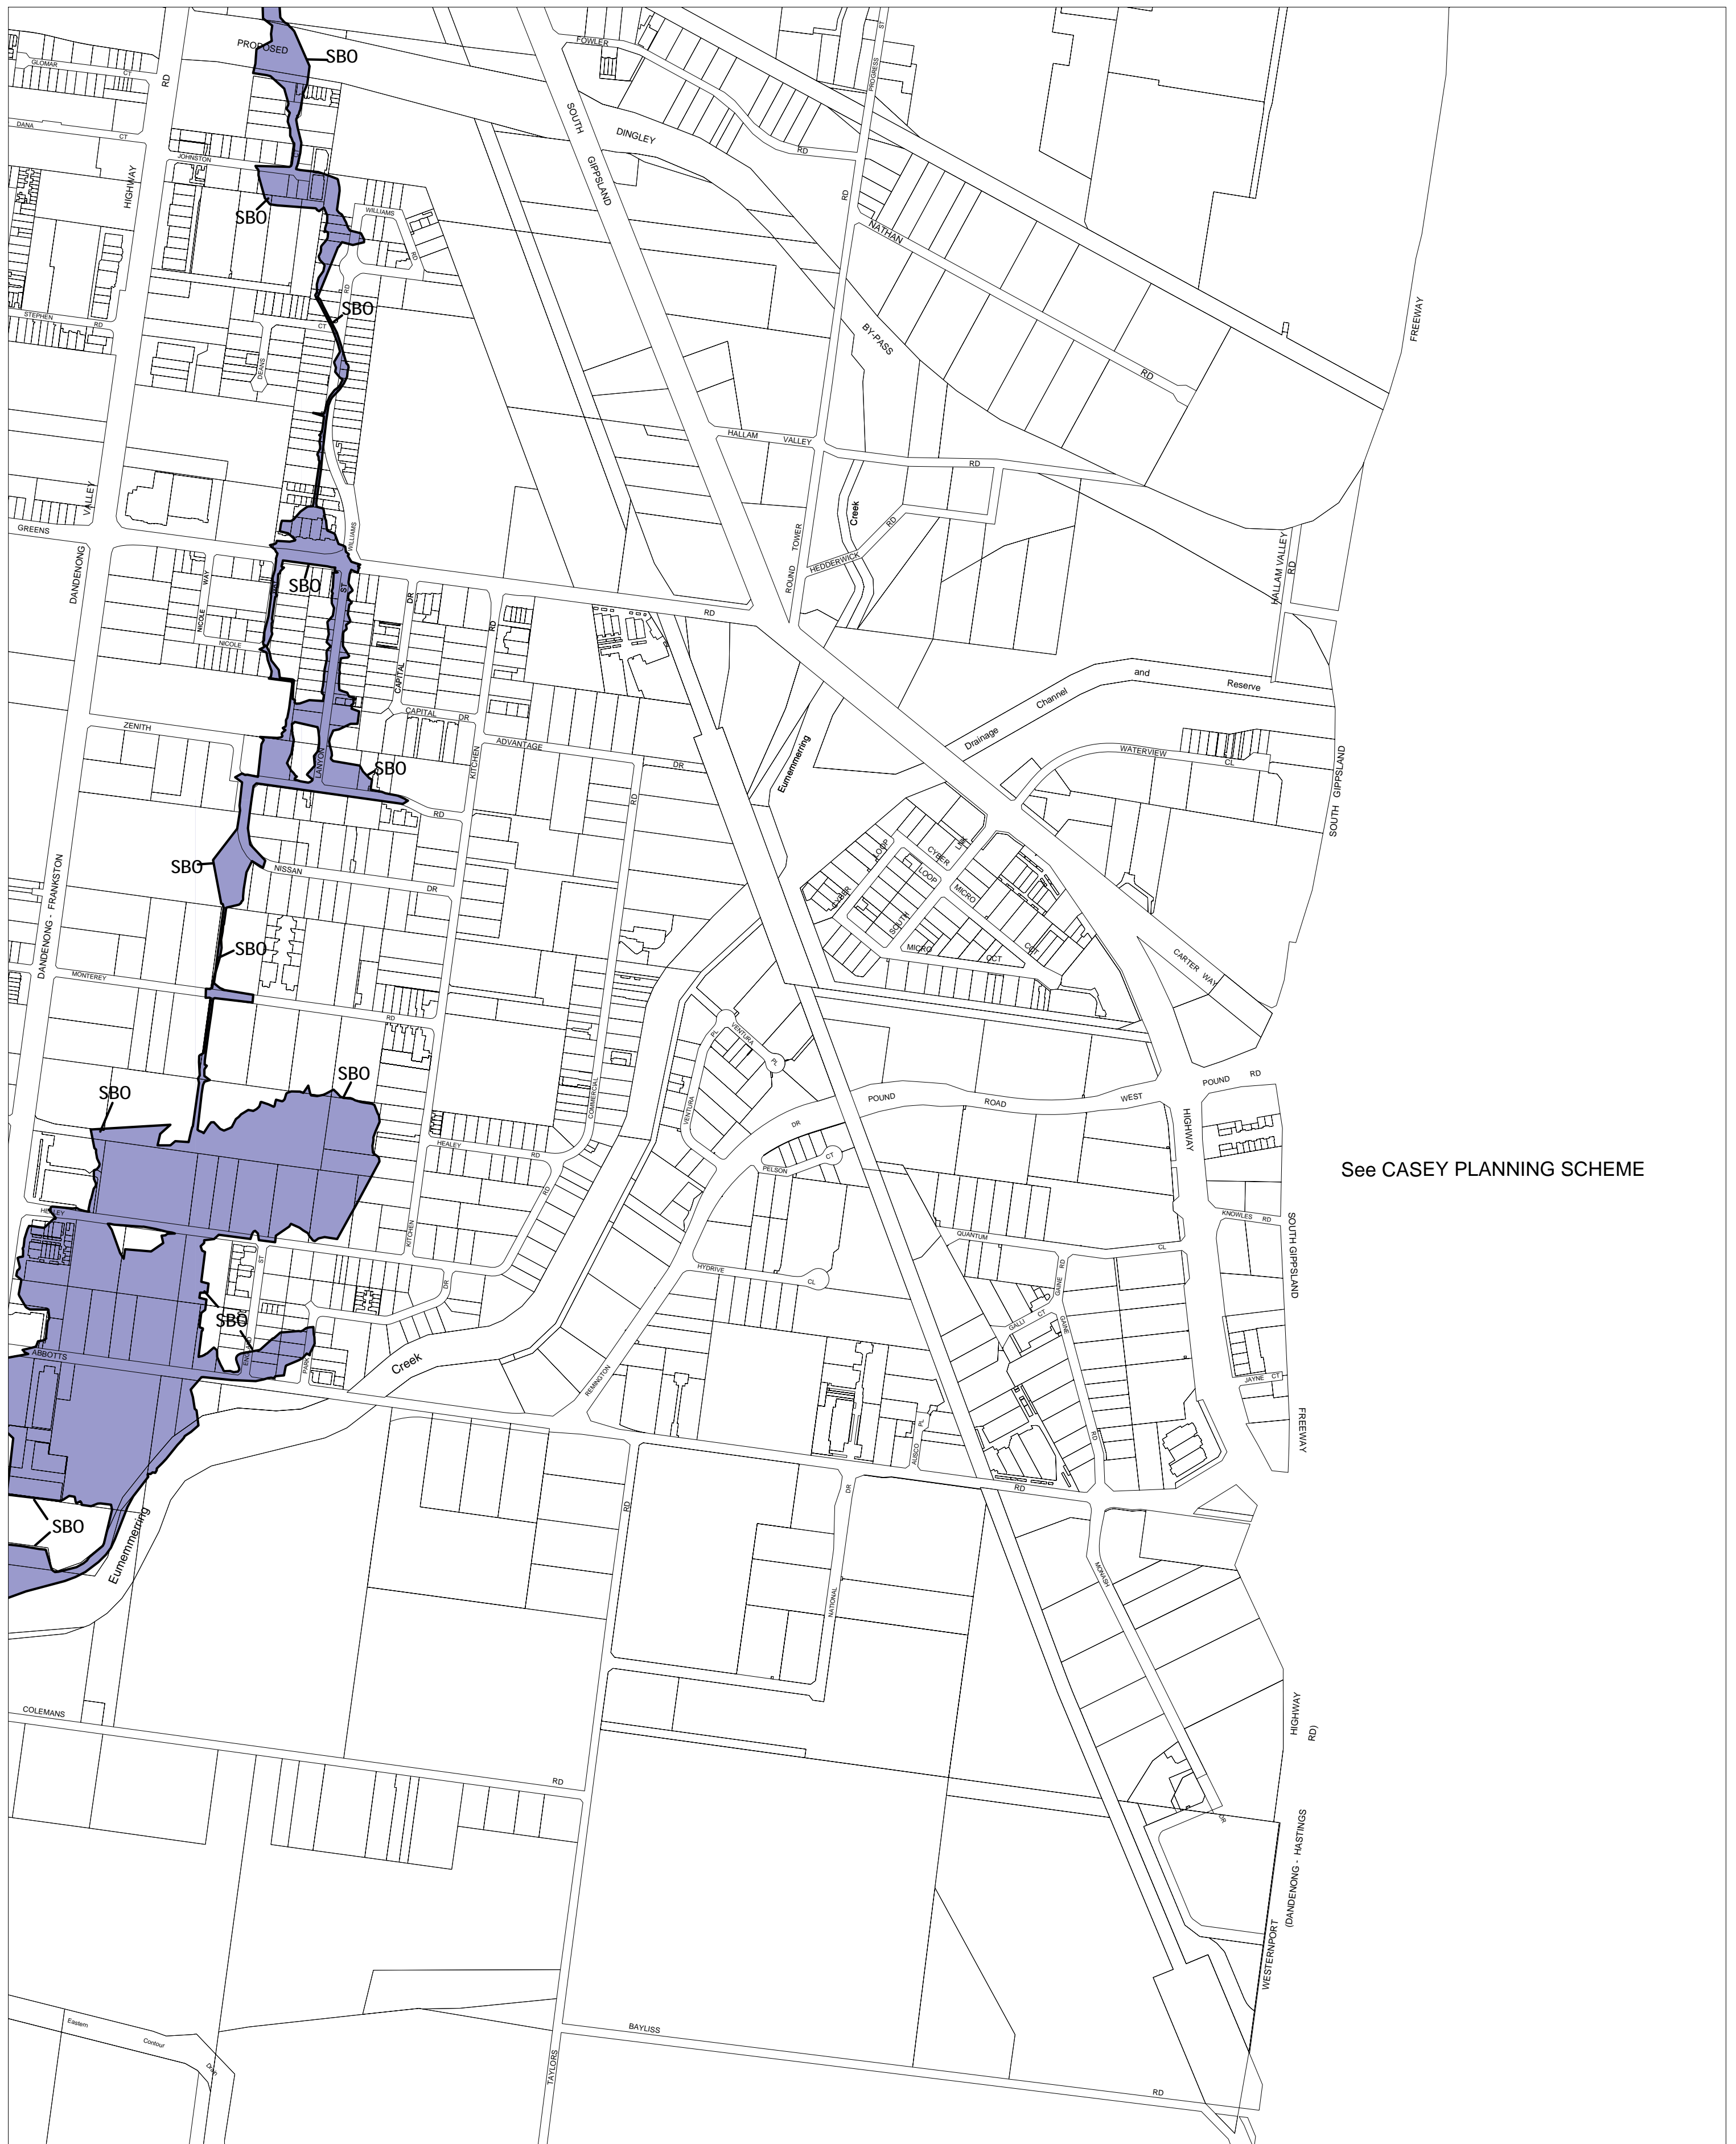

GREATER DANDENONG PLANNING SCHEME - LOCAL PROVISION

See CASEY PLANNING SCHEME

This map should be read in conjunction with additional Planning Overlay Maps (if applicable) as indicated on the INDEX TO MAPS.

Overlays

sbo Special Building Overlay

AUSTRALIAN MAP GRID ZONE 55

Printed: 15/8/2007