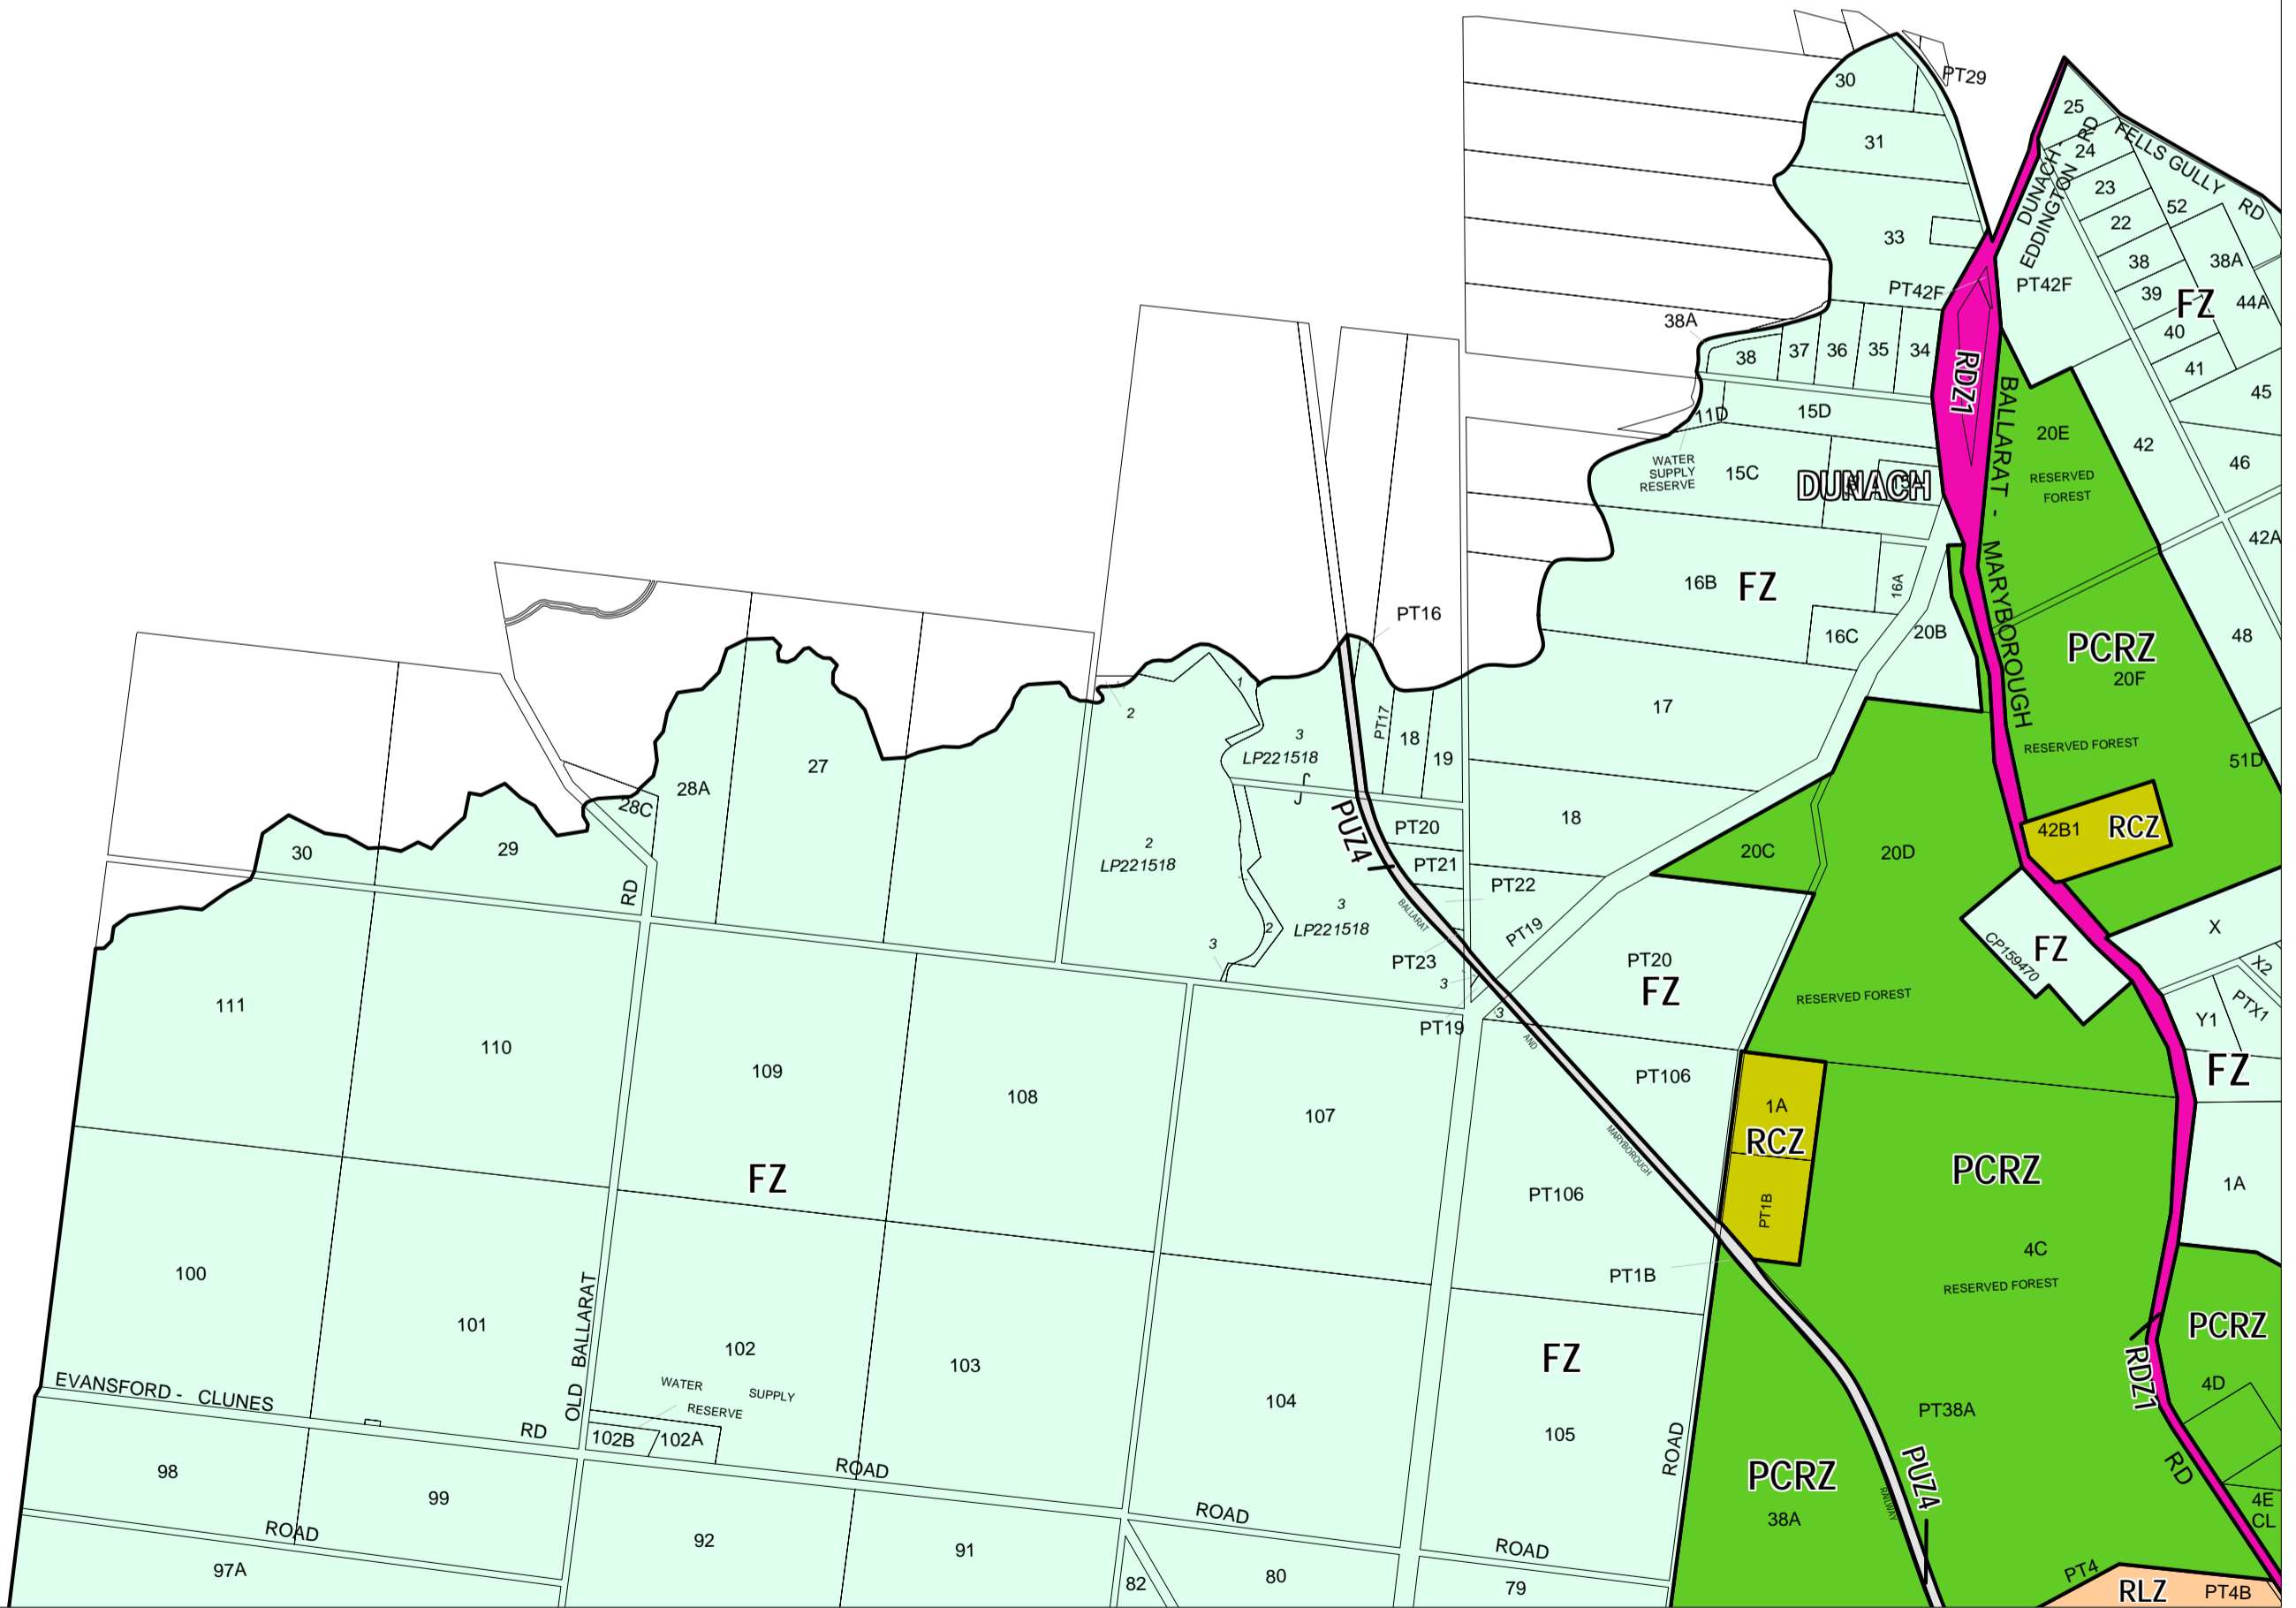

HEPBURN PLANNING SCHEME - LOCAL PROVISION

Public Land

- Public Conservation And Resource Zone
- Public Use Zone - Transport
- Road Zone - Category 1

Rural

- Farming Zone
- Rural Conservation Zone
- Rural Living Zone

Printed: 8/8/2008

AMENDMENT C16