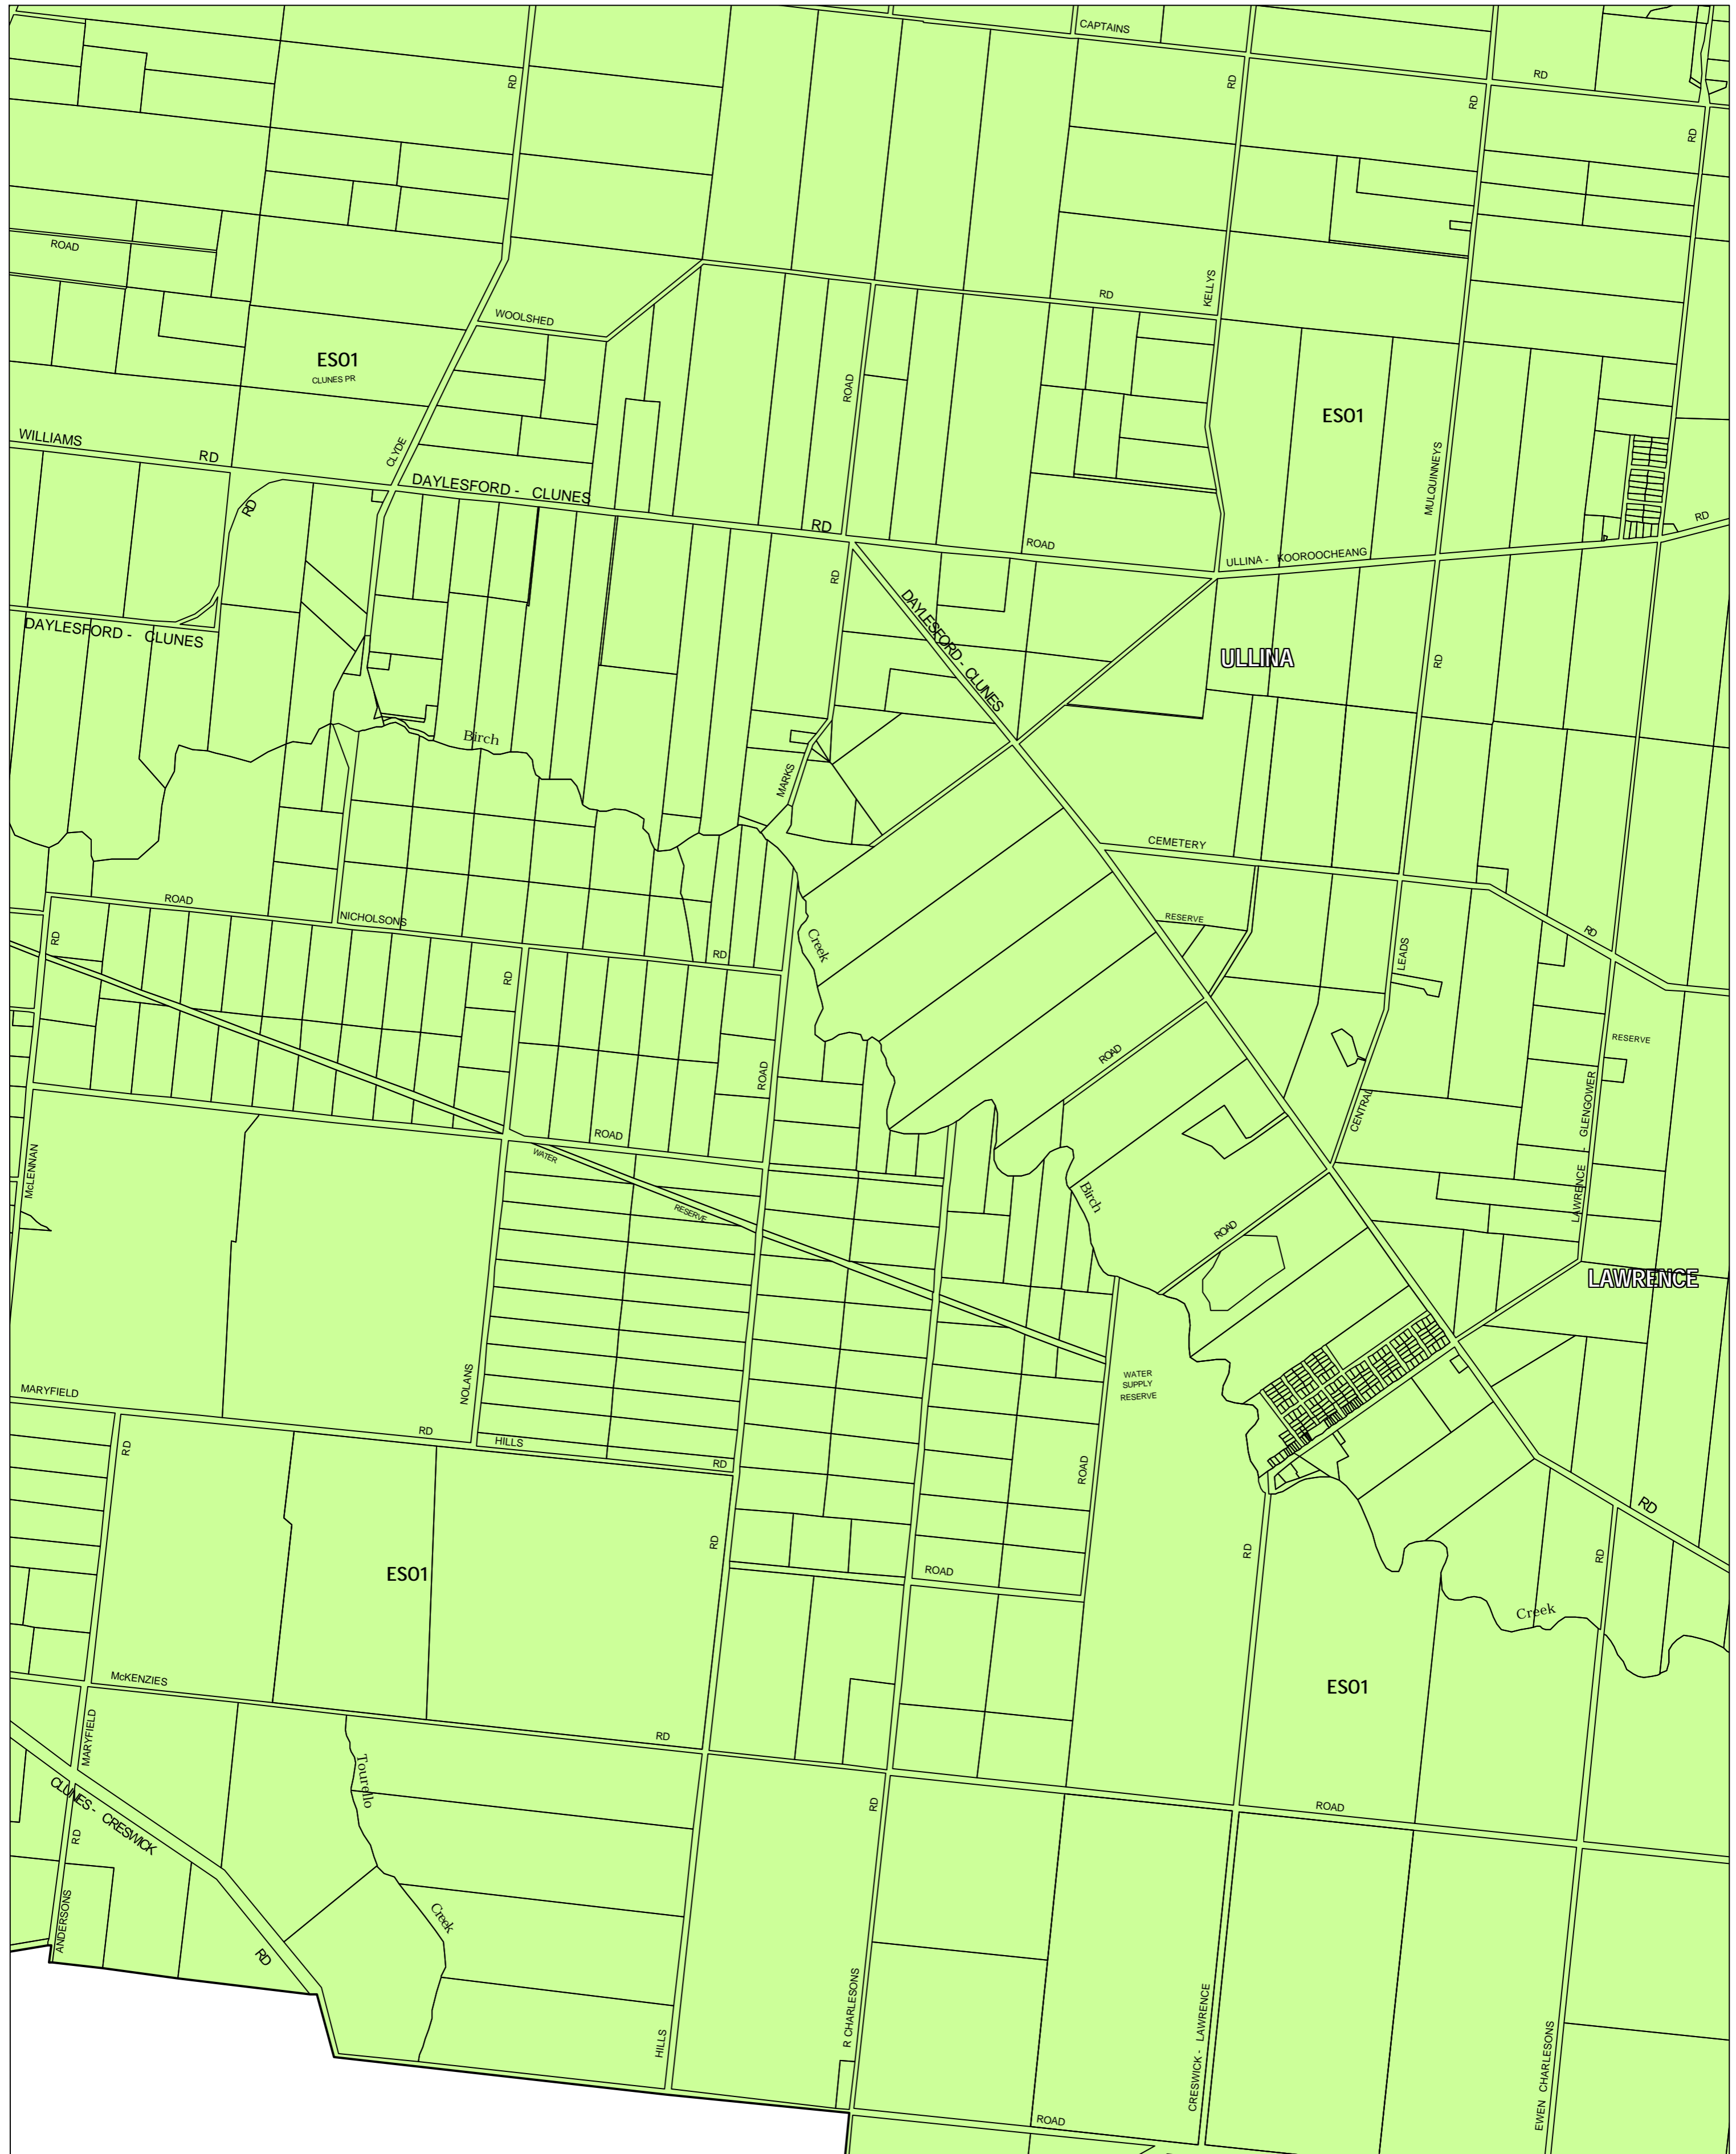

HEPBURN PLANNING SCHEME - LOCAL PROVISION

Overlays

- ES01 Environmental Significance Overlay - Schedule 1

AUSTRALIAN MAP GRID ZONE 55

Printed: 29/6/2007