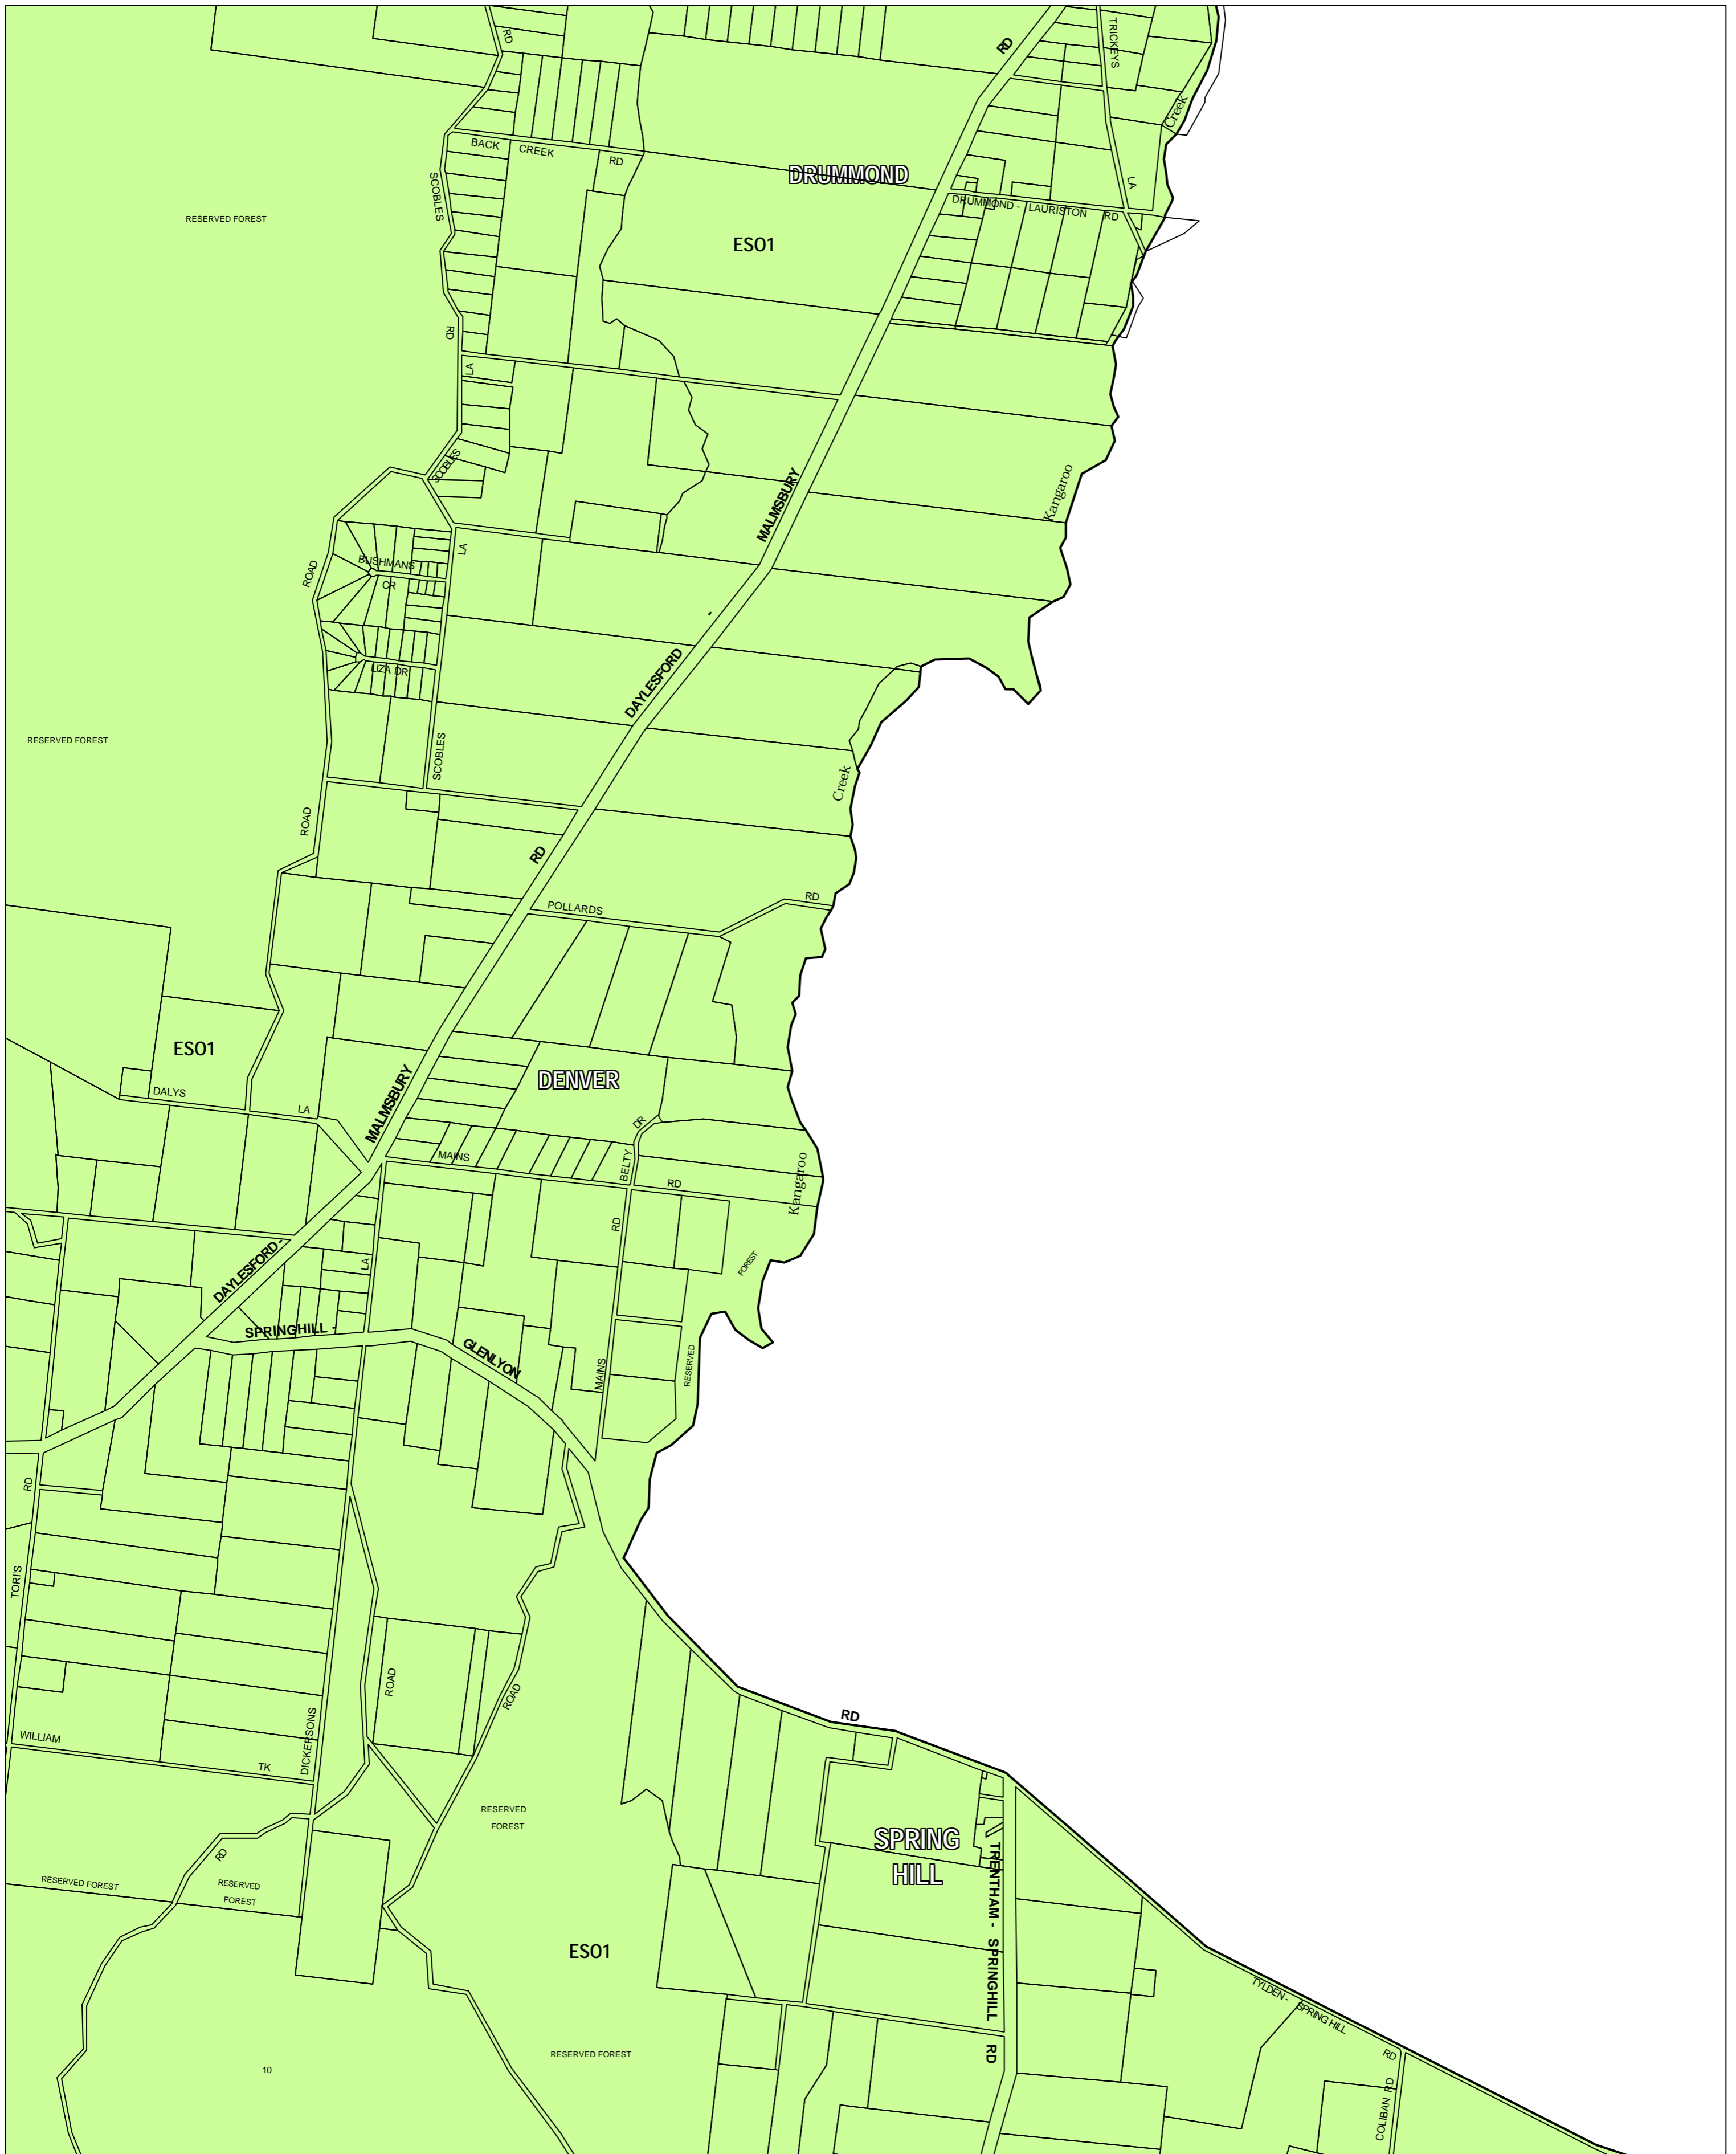

HEPBURN PLANNING SCHEME - LOCAL PROVISION

Overlays	
ES01	Environmental Significance Overlay - Schedule 1

AUSTRALIAN MAP GRID ZONE 55

INDEX TO ADJOINING METRIC SERIES MAP

Printed: 29/6/2007