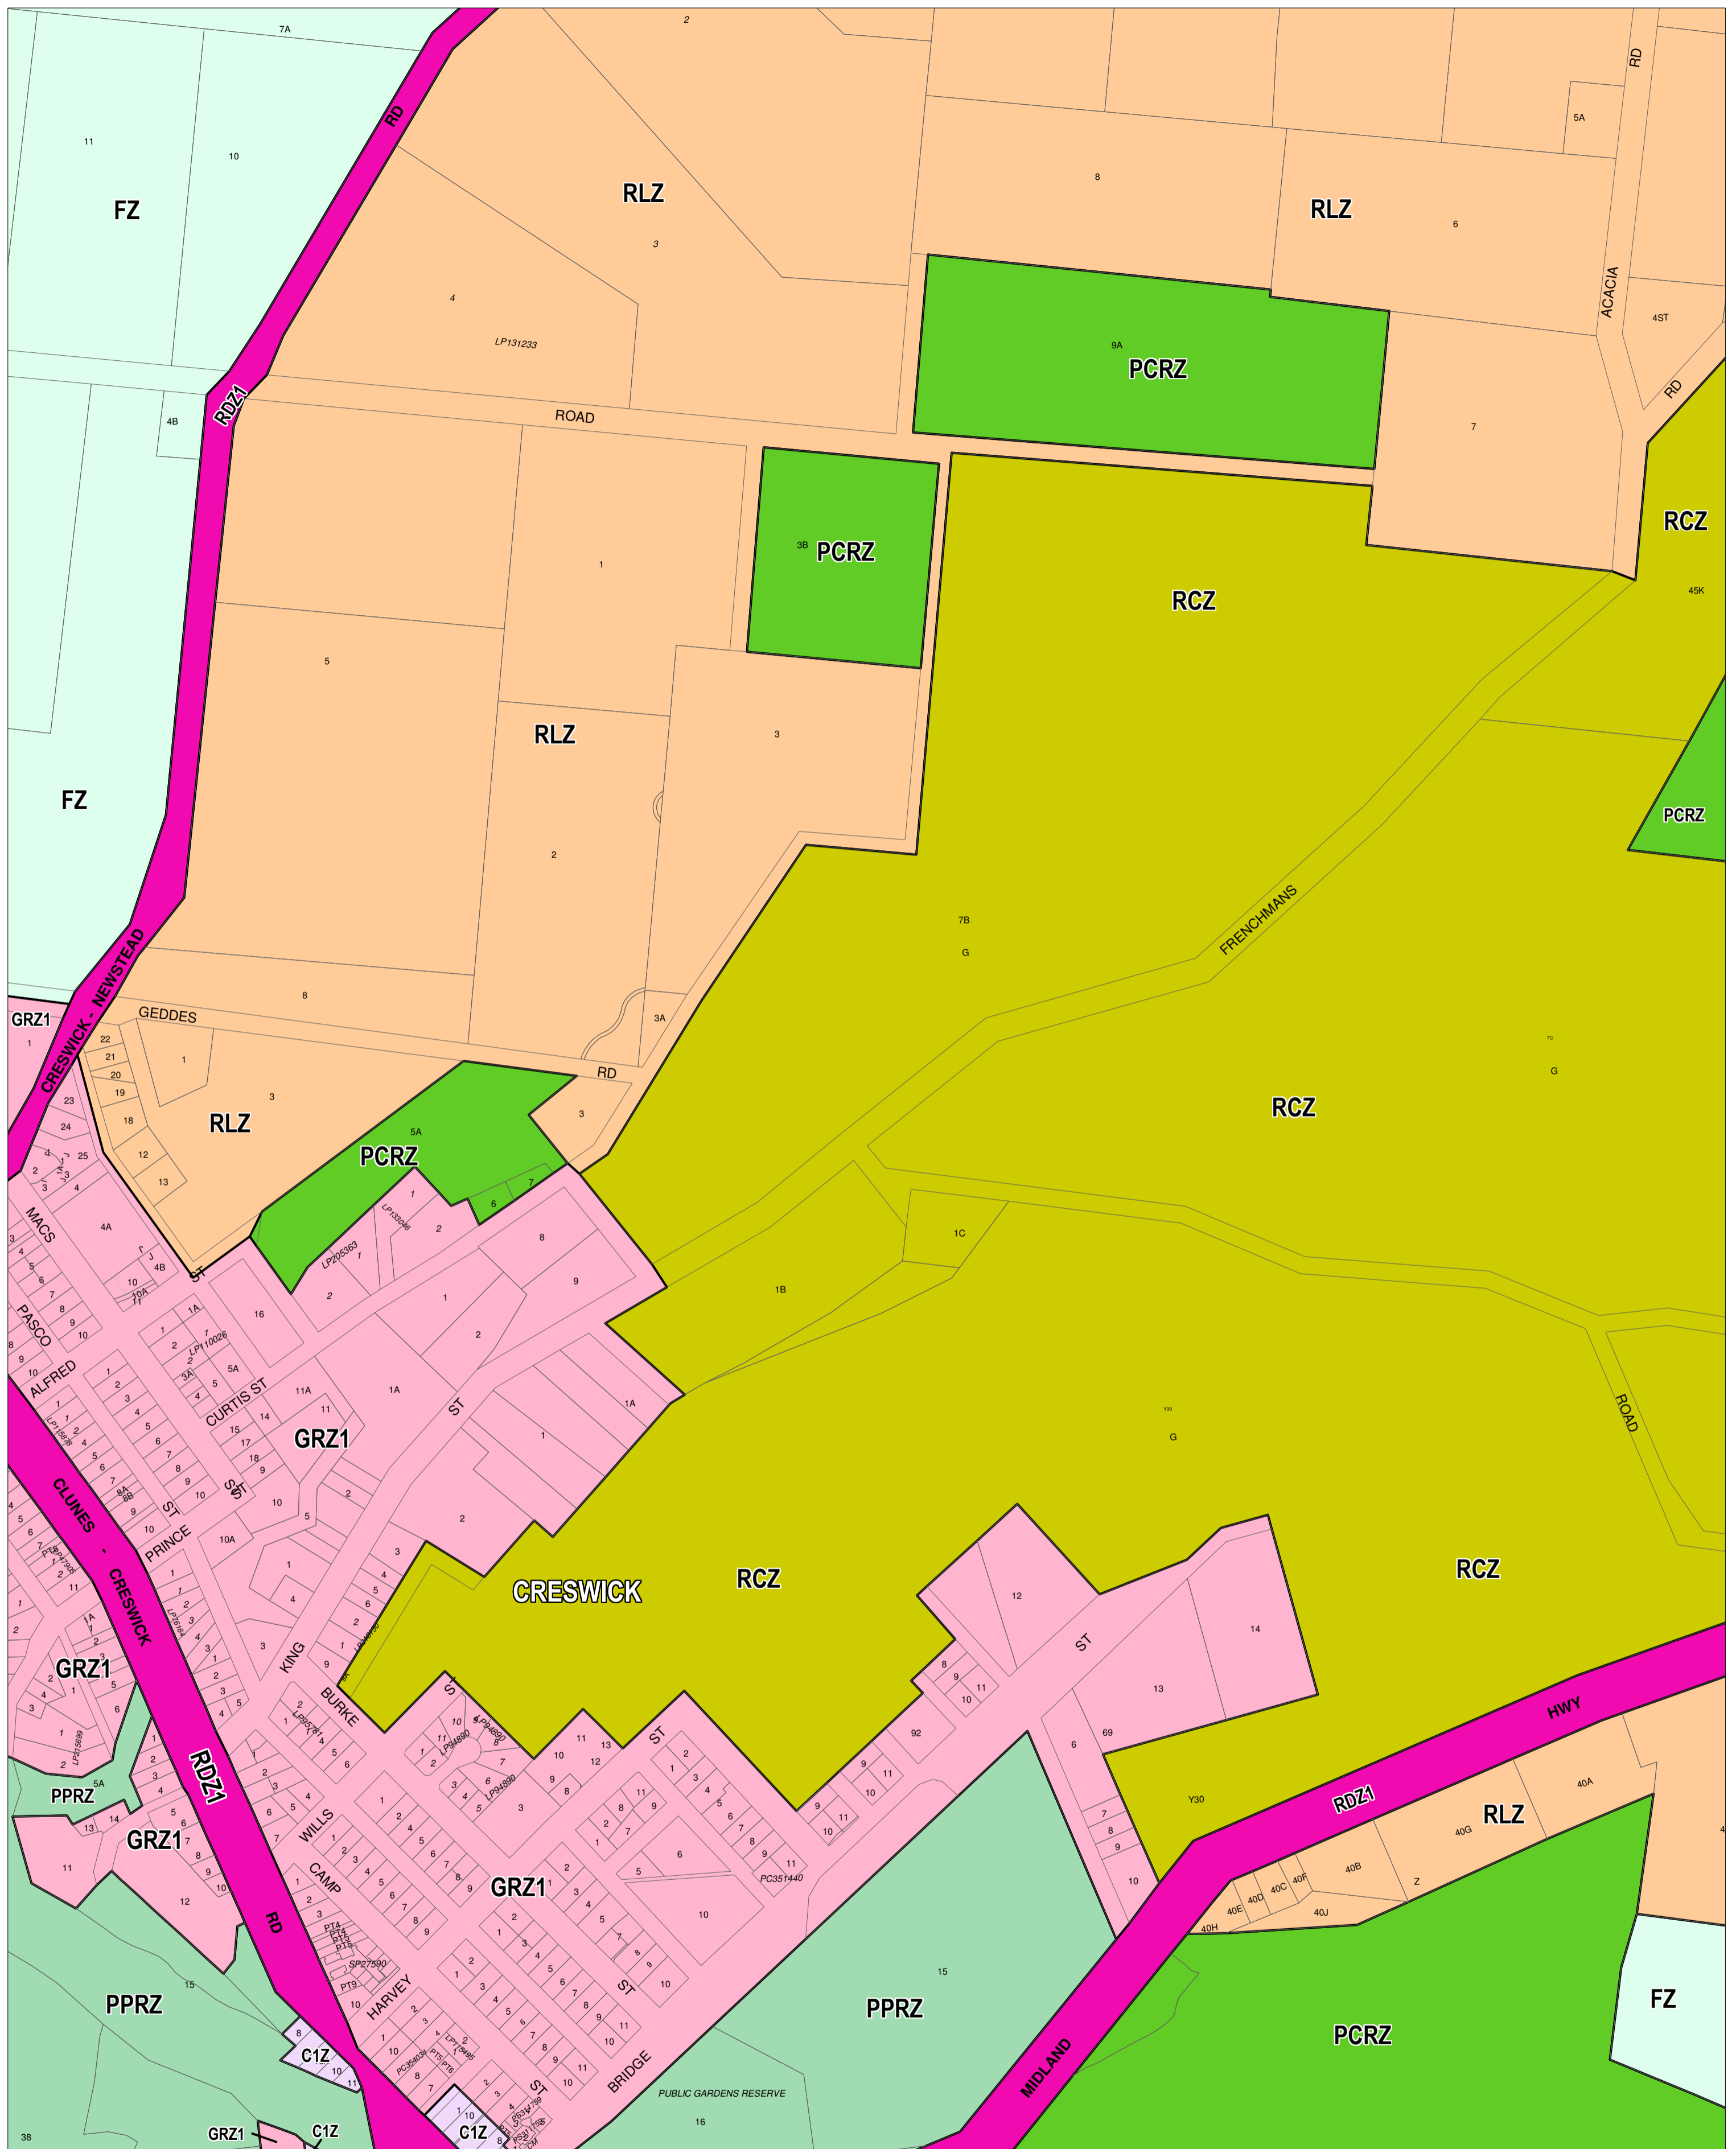

HEPBURN PLANNING SCHEME - LOCAL PROVISION

Zone Type	Zone Name	Description
Commercial	C1Z	Commercial 1 Zone
Public Land	PCRZ	Public Conservation And Resource Zone
Public Land	PPRZ	Public Park And Recreation Zone
Road	RDZ1	Road Zone - Category 1
Residential	GRZ1	General Residential Zone - Schedule 1
Rural	FZ	Farming Zone
Rural	RCZ	Rural Conservation Zone
Rural	RLZ	Rural Living Zone

100 0 100 200 300 400 500 m

AUSTRALIAN MAP GRID ZONE 55

INDEX TO ADJOINING METRIC SERIES MAP

1	2	3	4	5	6	7	8
9	10	11	12	13	14	15	16
17	18	19	20	21	22	23	24
25	26	27	28	29	30	31	32
33	34	35	36	37	38	39	40
41	42	43	44	45	46	47	48