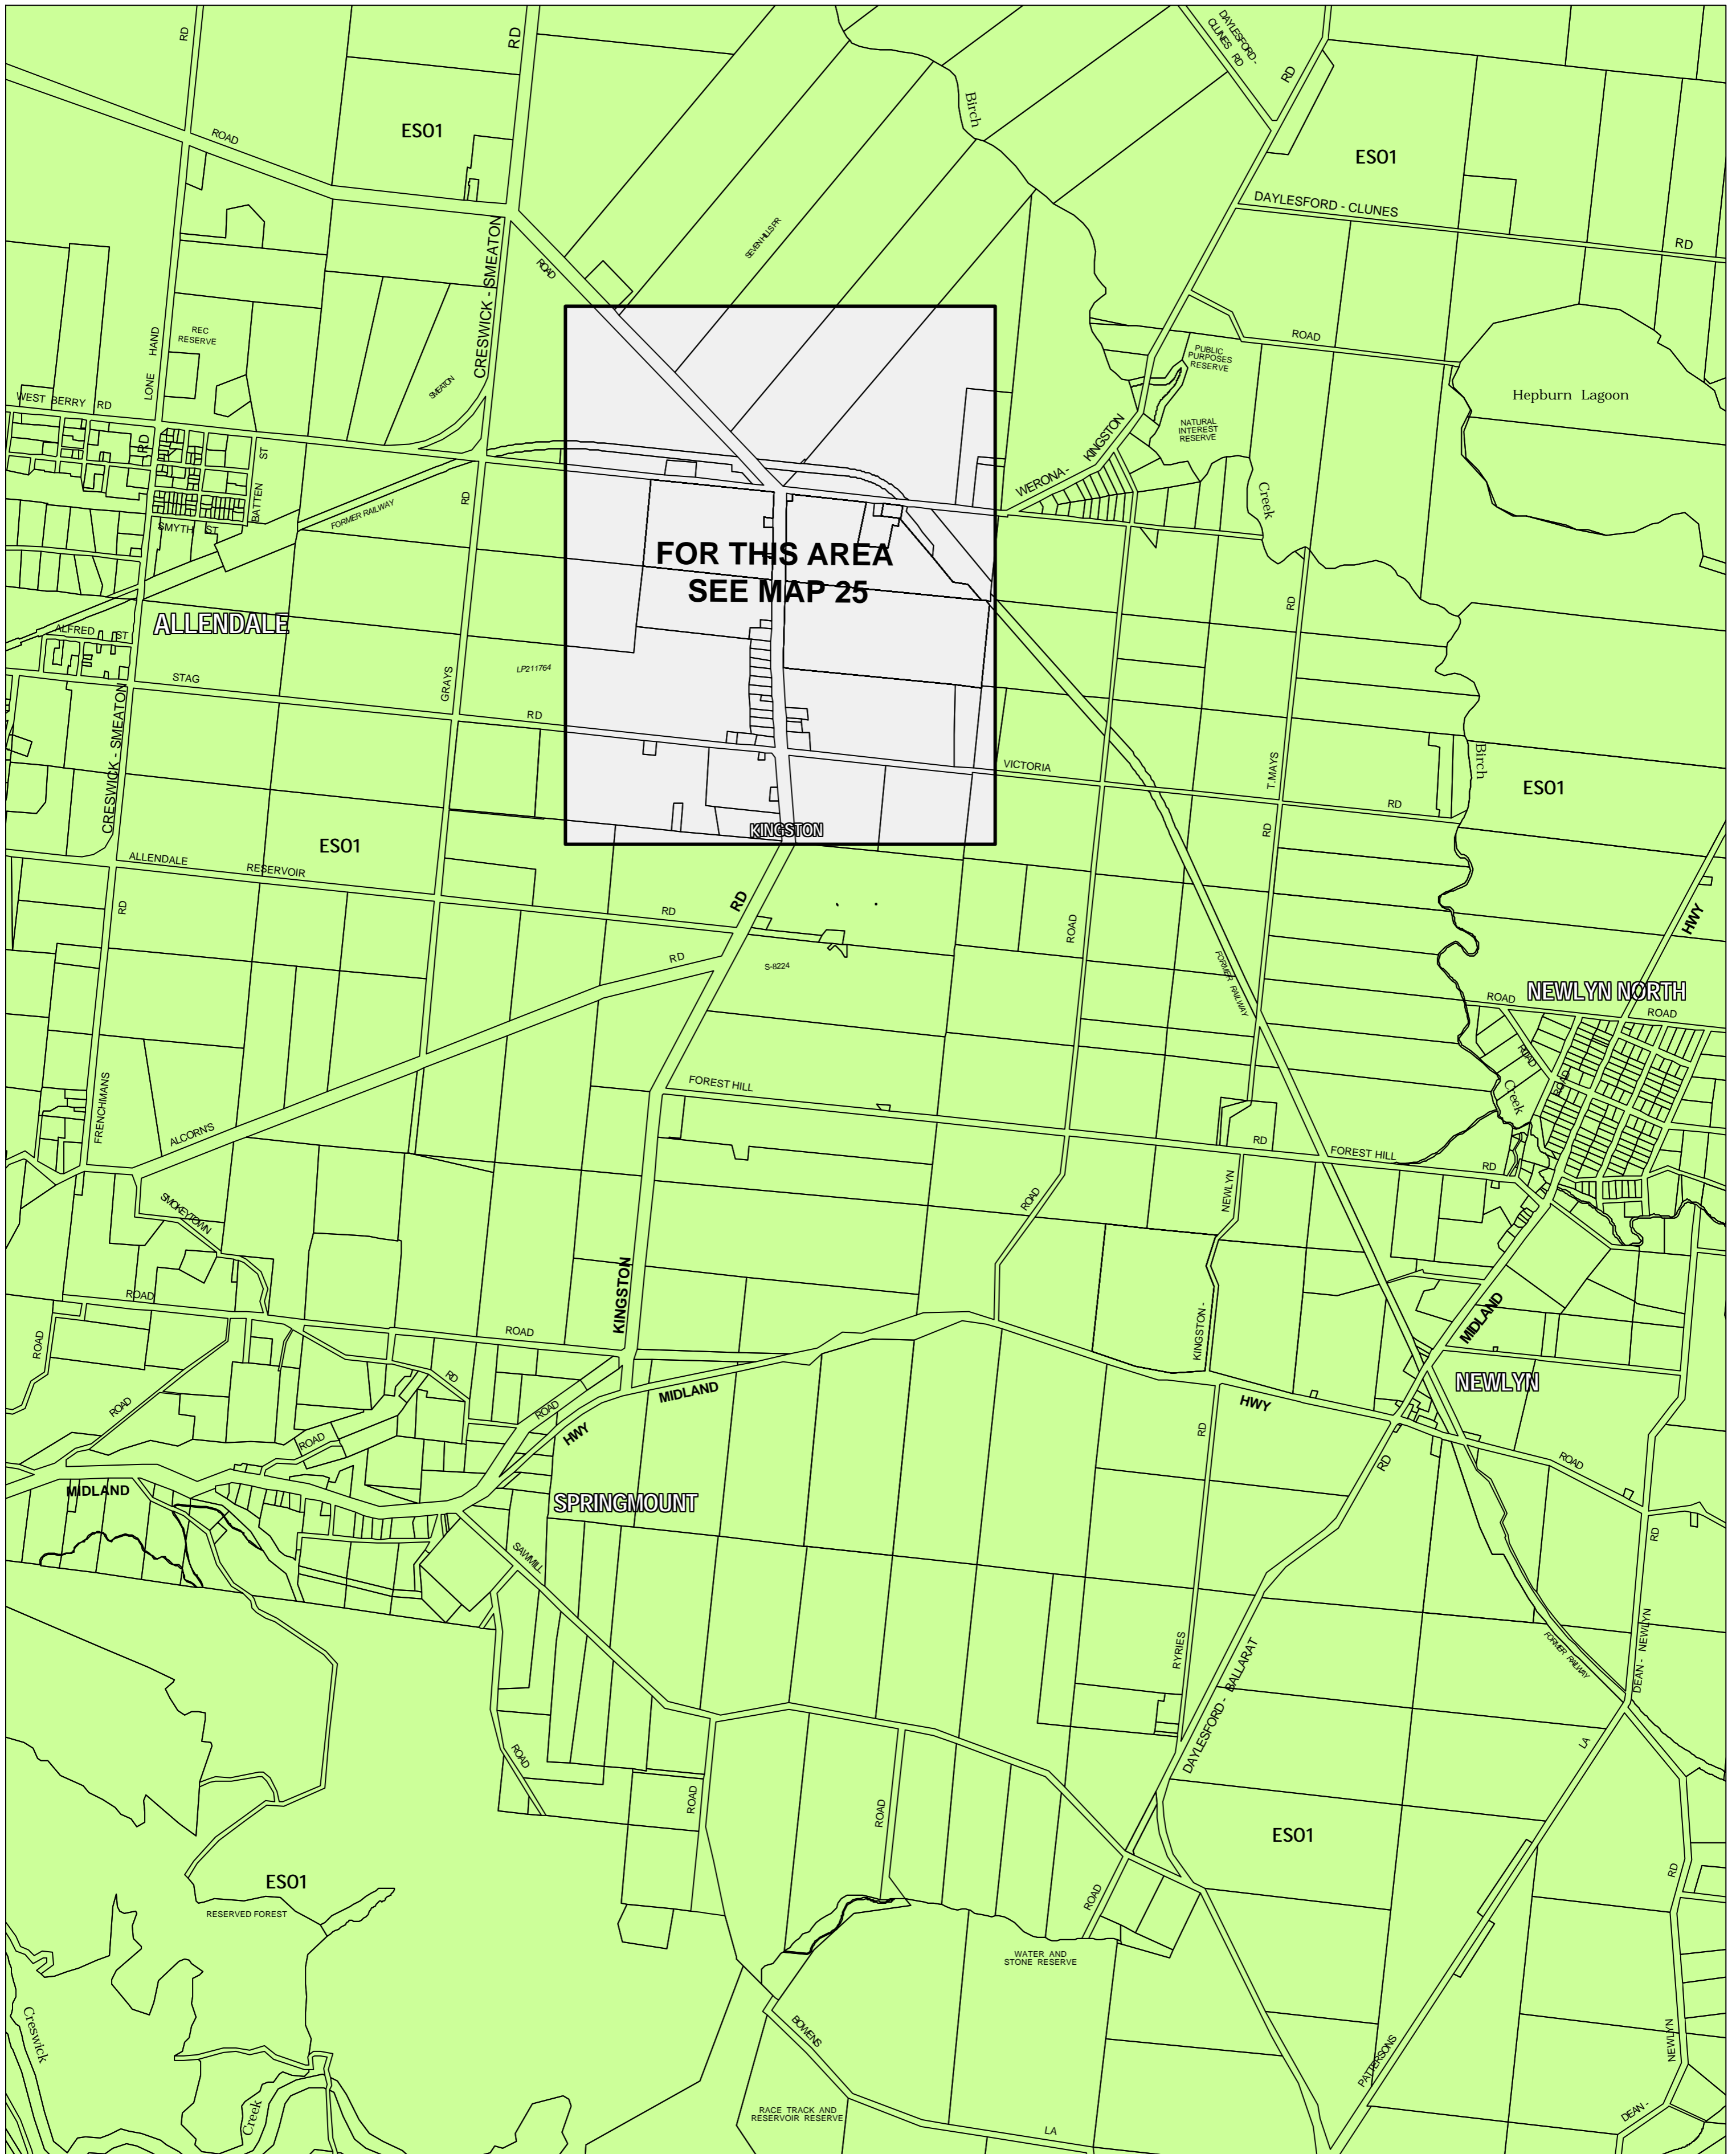

HEPBURN PLANNING SCHEME - LOCAL PROVISION

Overlays

ES01 Environmental Significance Overlay - Schedule 1

AUSTRALIAN MAP GRID ZONE 55

INDEX TO ADJOINING METRIC SERIES MAP

Printed: 29/6/2007