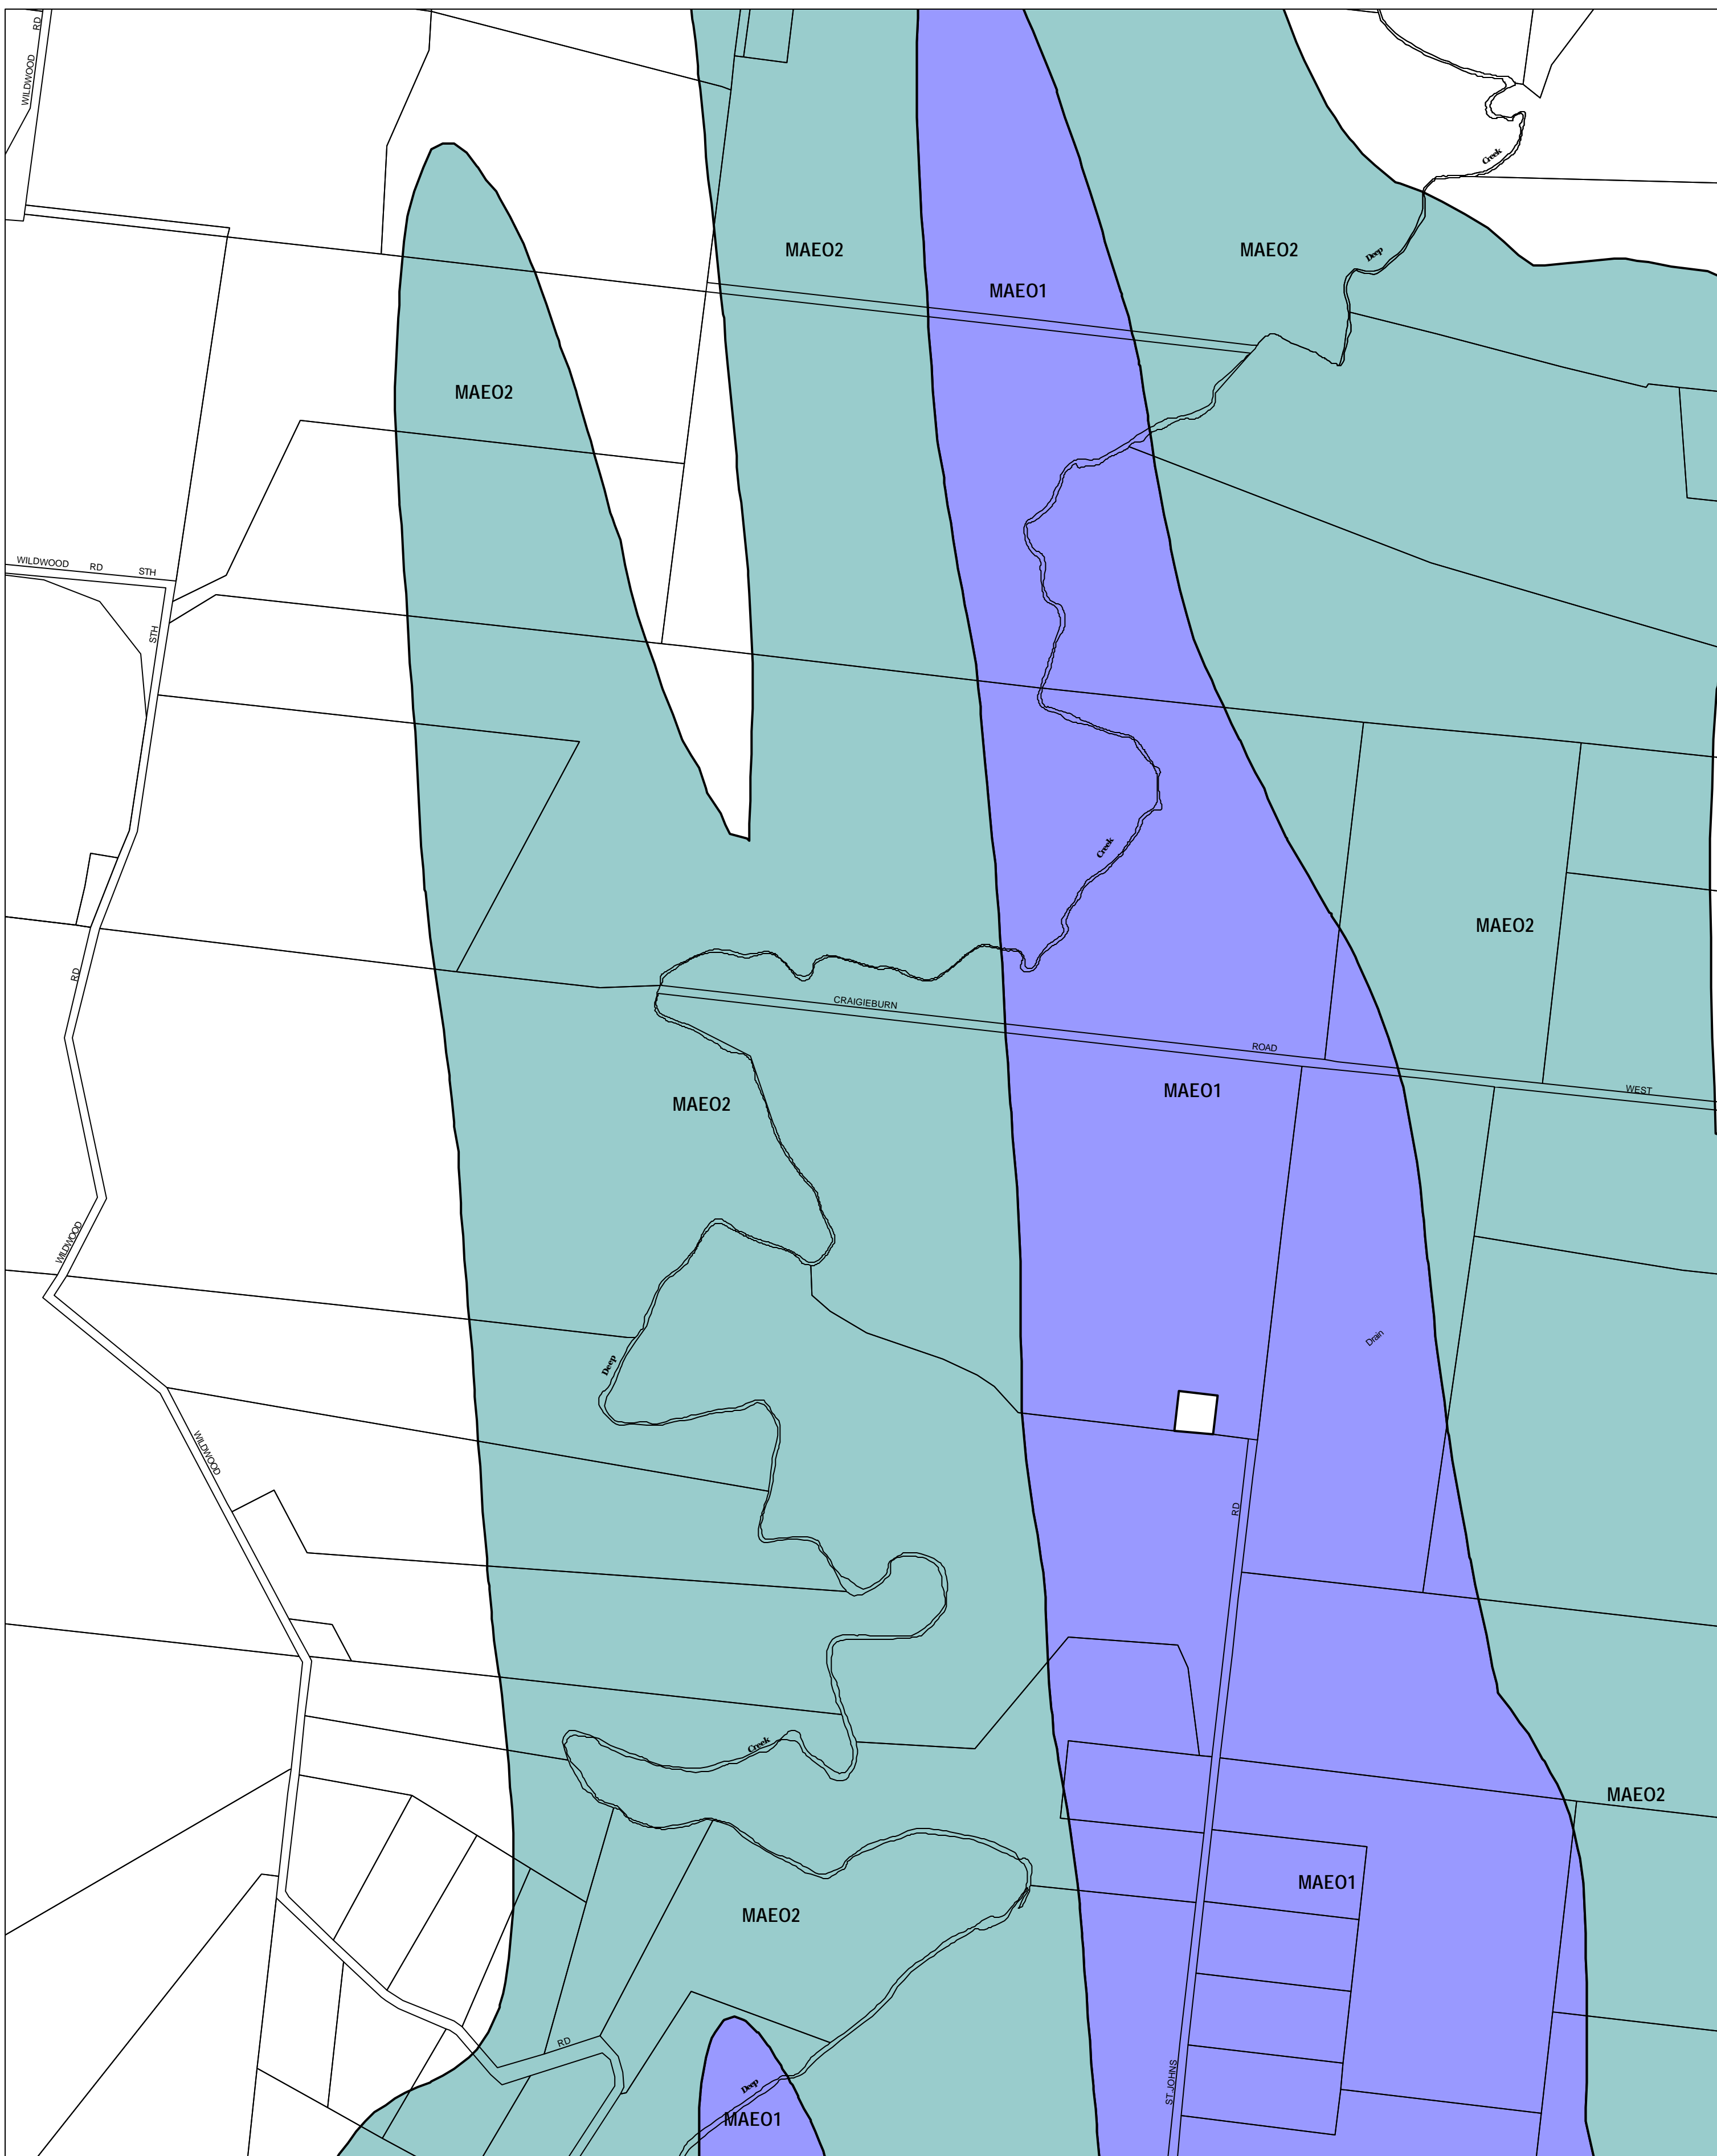

HUME PLANNING SCHEME - LOCAL PROVISION

Overlays

- MAEO1 Melbourne Airport Environs Overlay - Schedule 1
- MAEO2 Melbourne Airport Environs Overlay - Schedule 2

200 400 600 800 1000 m

AUSTRALIAN MAP GRID ZONE 55

INDEX TO ADJOINING METRIC SERIES MAP

1	2	3	4
5	6	7	8
9	10	11	12
13	14	15	16
17	18	19	20
21	22	23	24
25	26		

Printed: 8/5/2007

AMENDMENT VC30