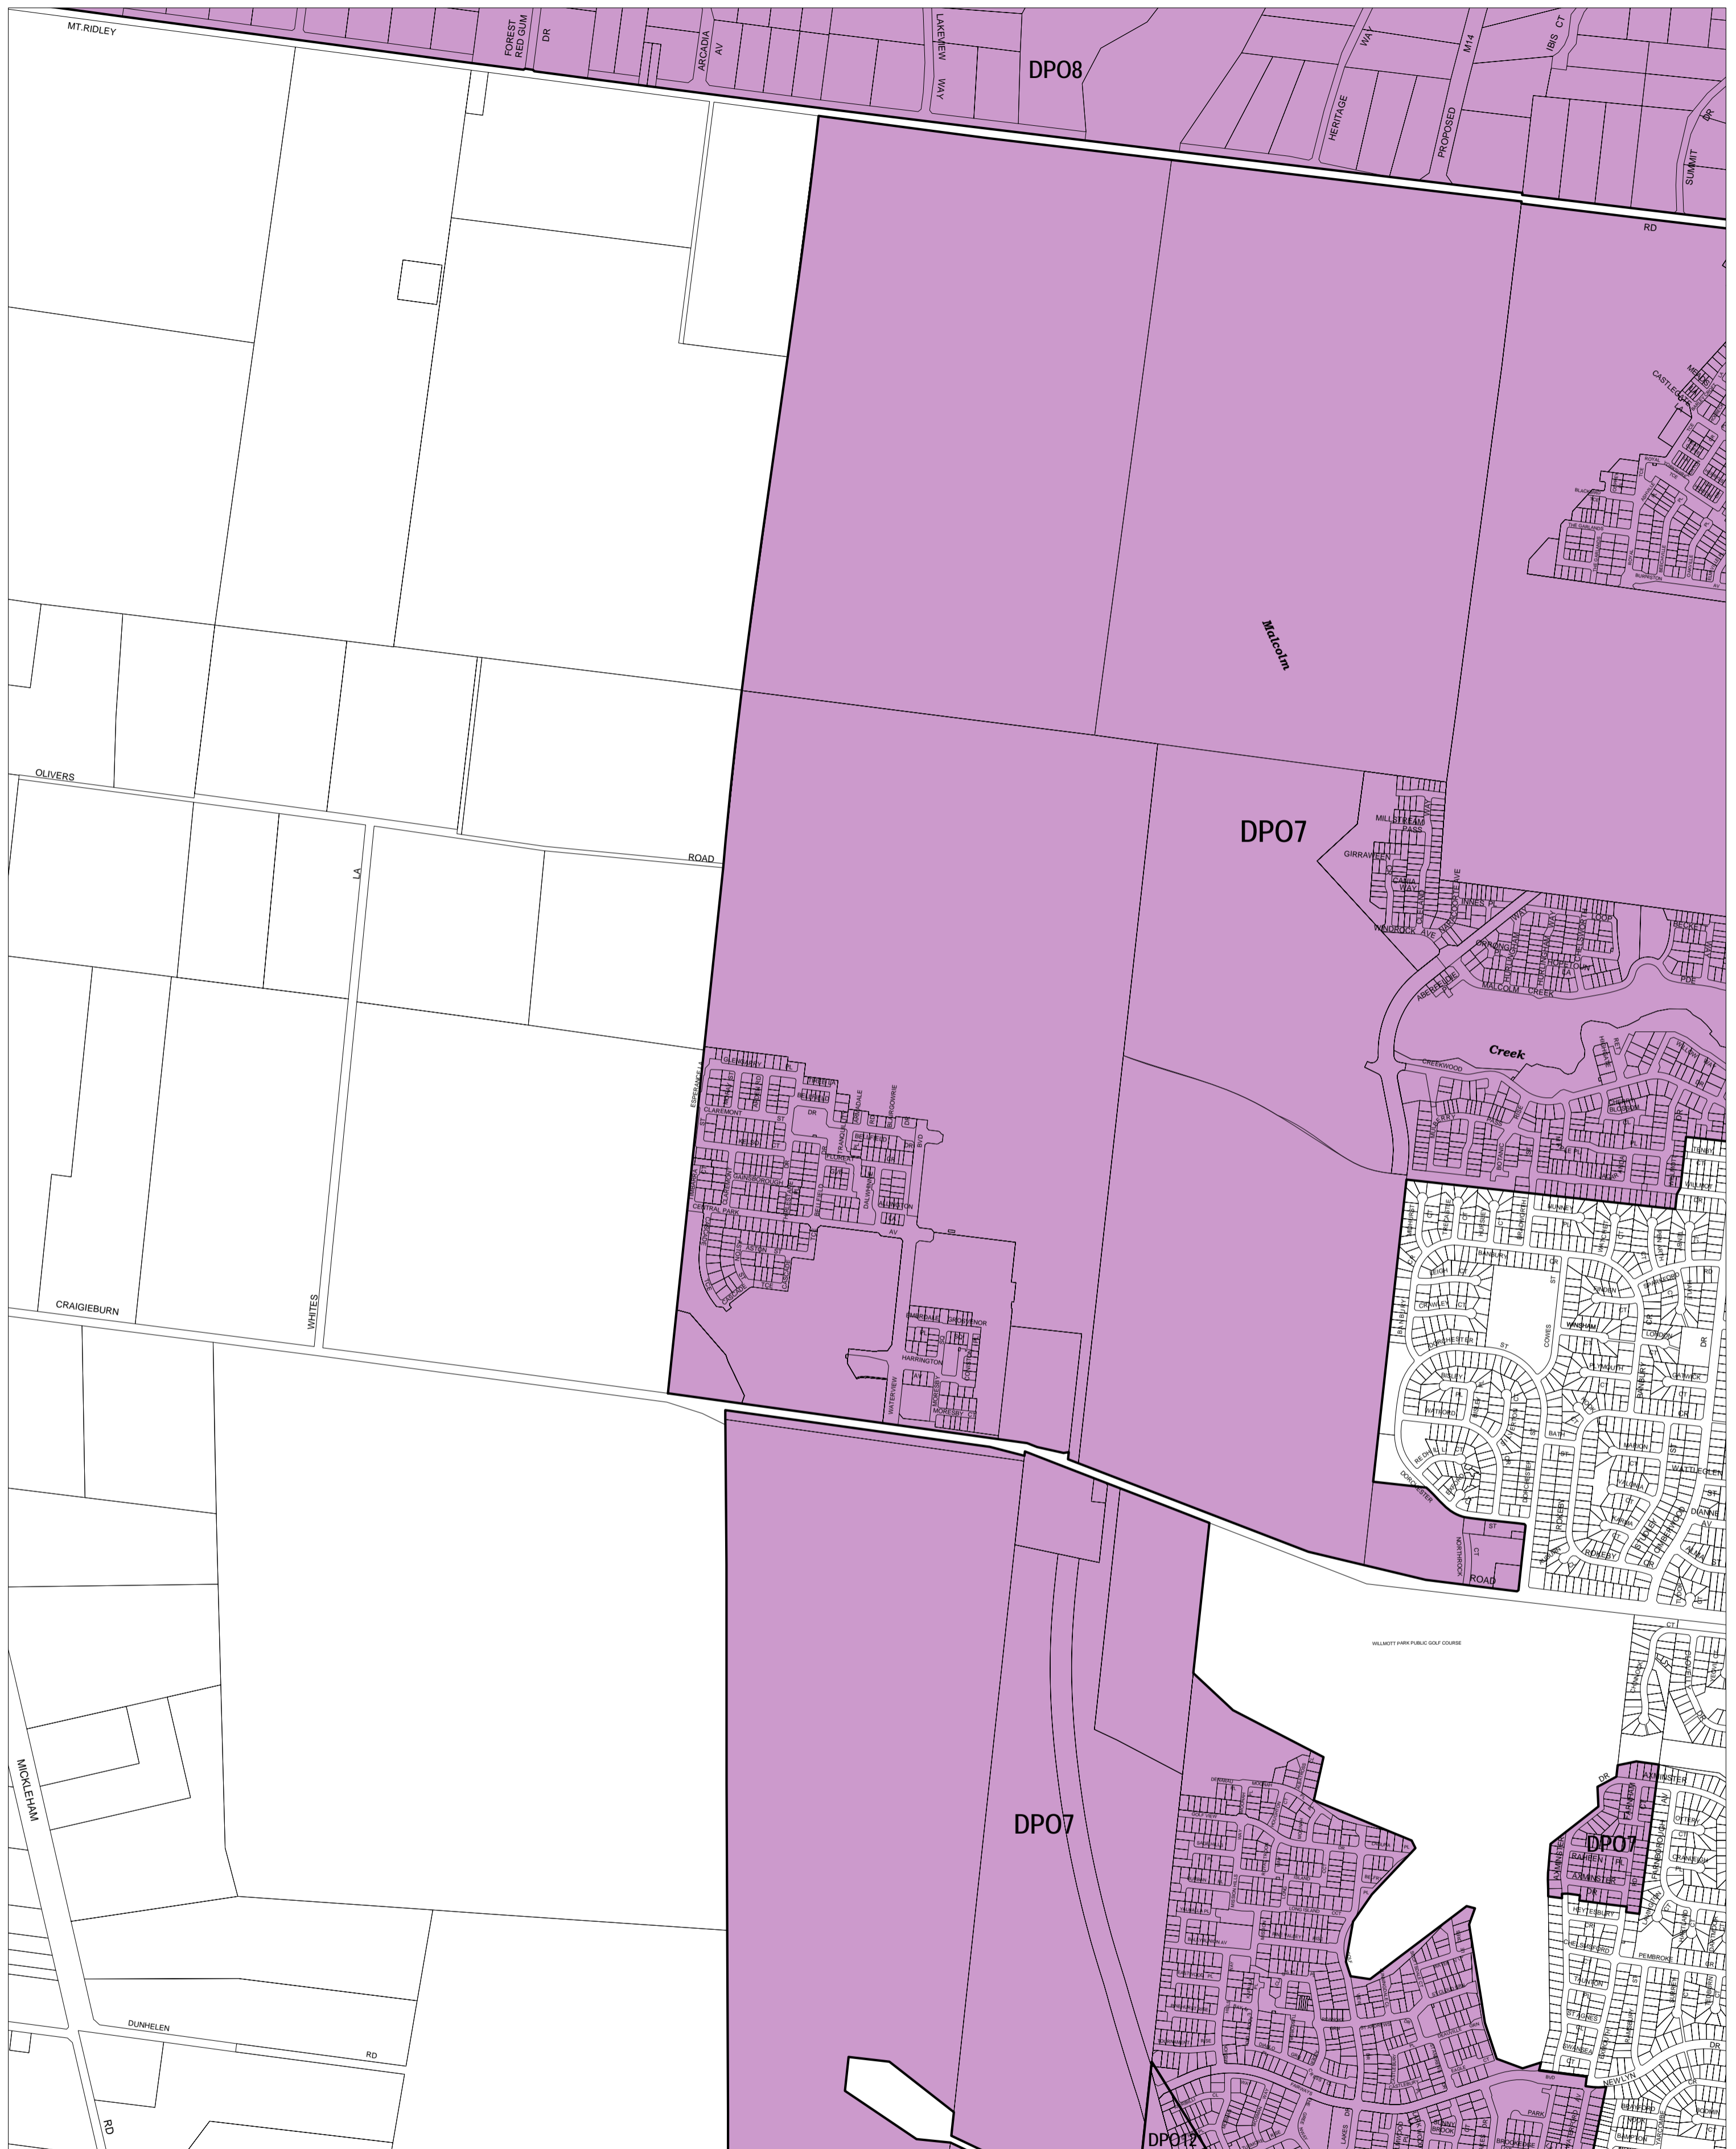

HUME PLANNING SCHEME - LOCAL PROVISION