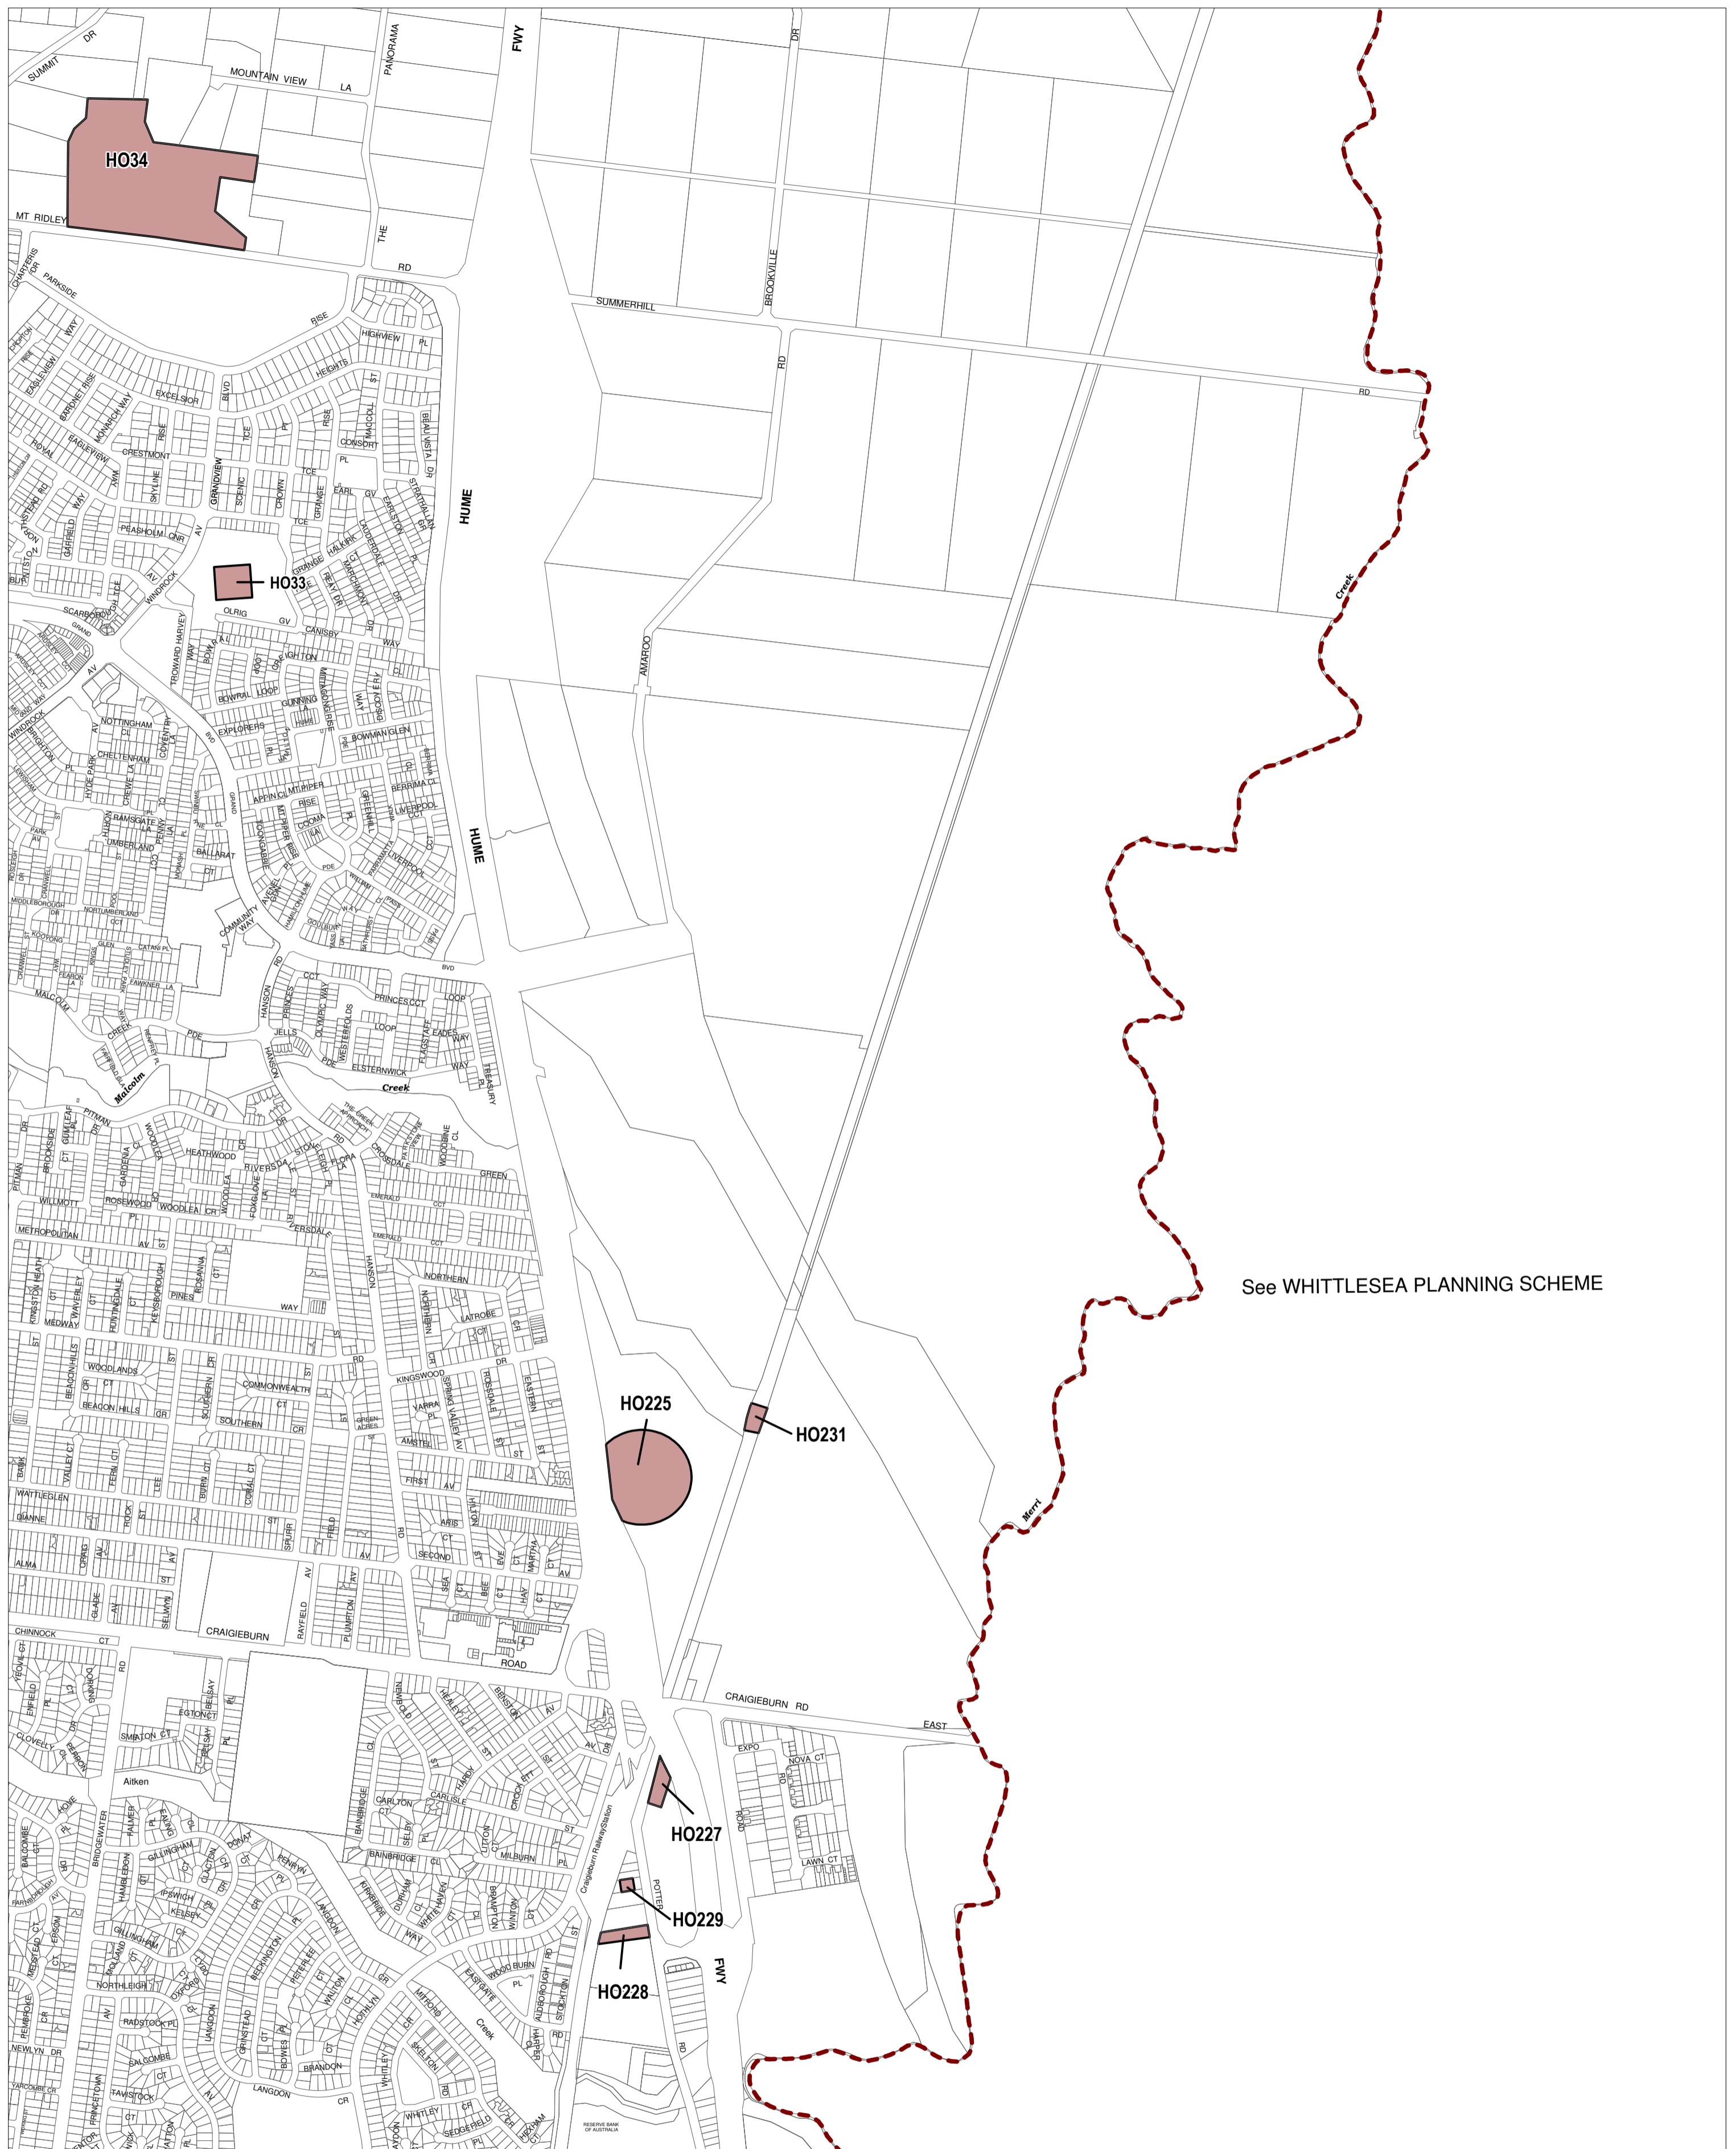

HUME PLANNING SCHEME - LOCAL PROVISION

See WHITTLESEA PLANNING SCHEME

Overlays

HO Heritage Overlay

200 0 200 400 600 800 1000 m

AUSTRALIAN MAP GRID ZONE 55

INDEX TO ADJOINING METRIC SERIES MAP

1	2	3	4
6	7	8	9
12	13	14	15
18	19	20	21
24	25	26	27

State Government Victoria

Printed: 15/7/2014

AMENDMENT C182