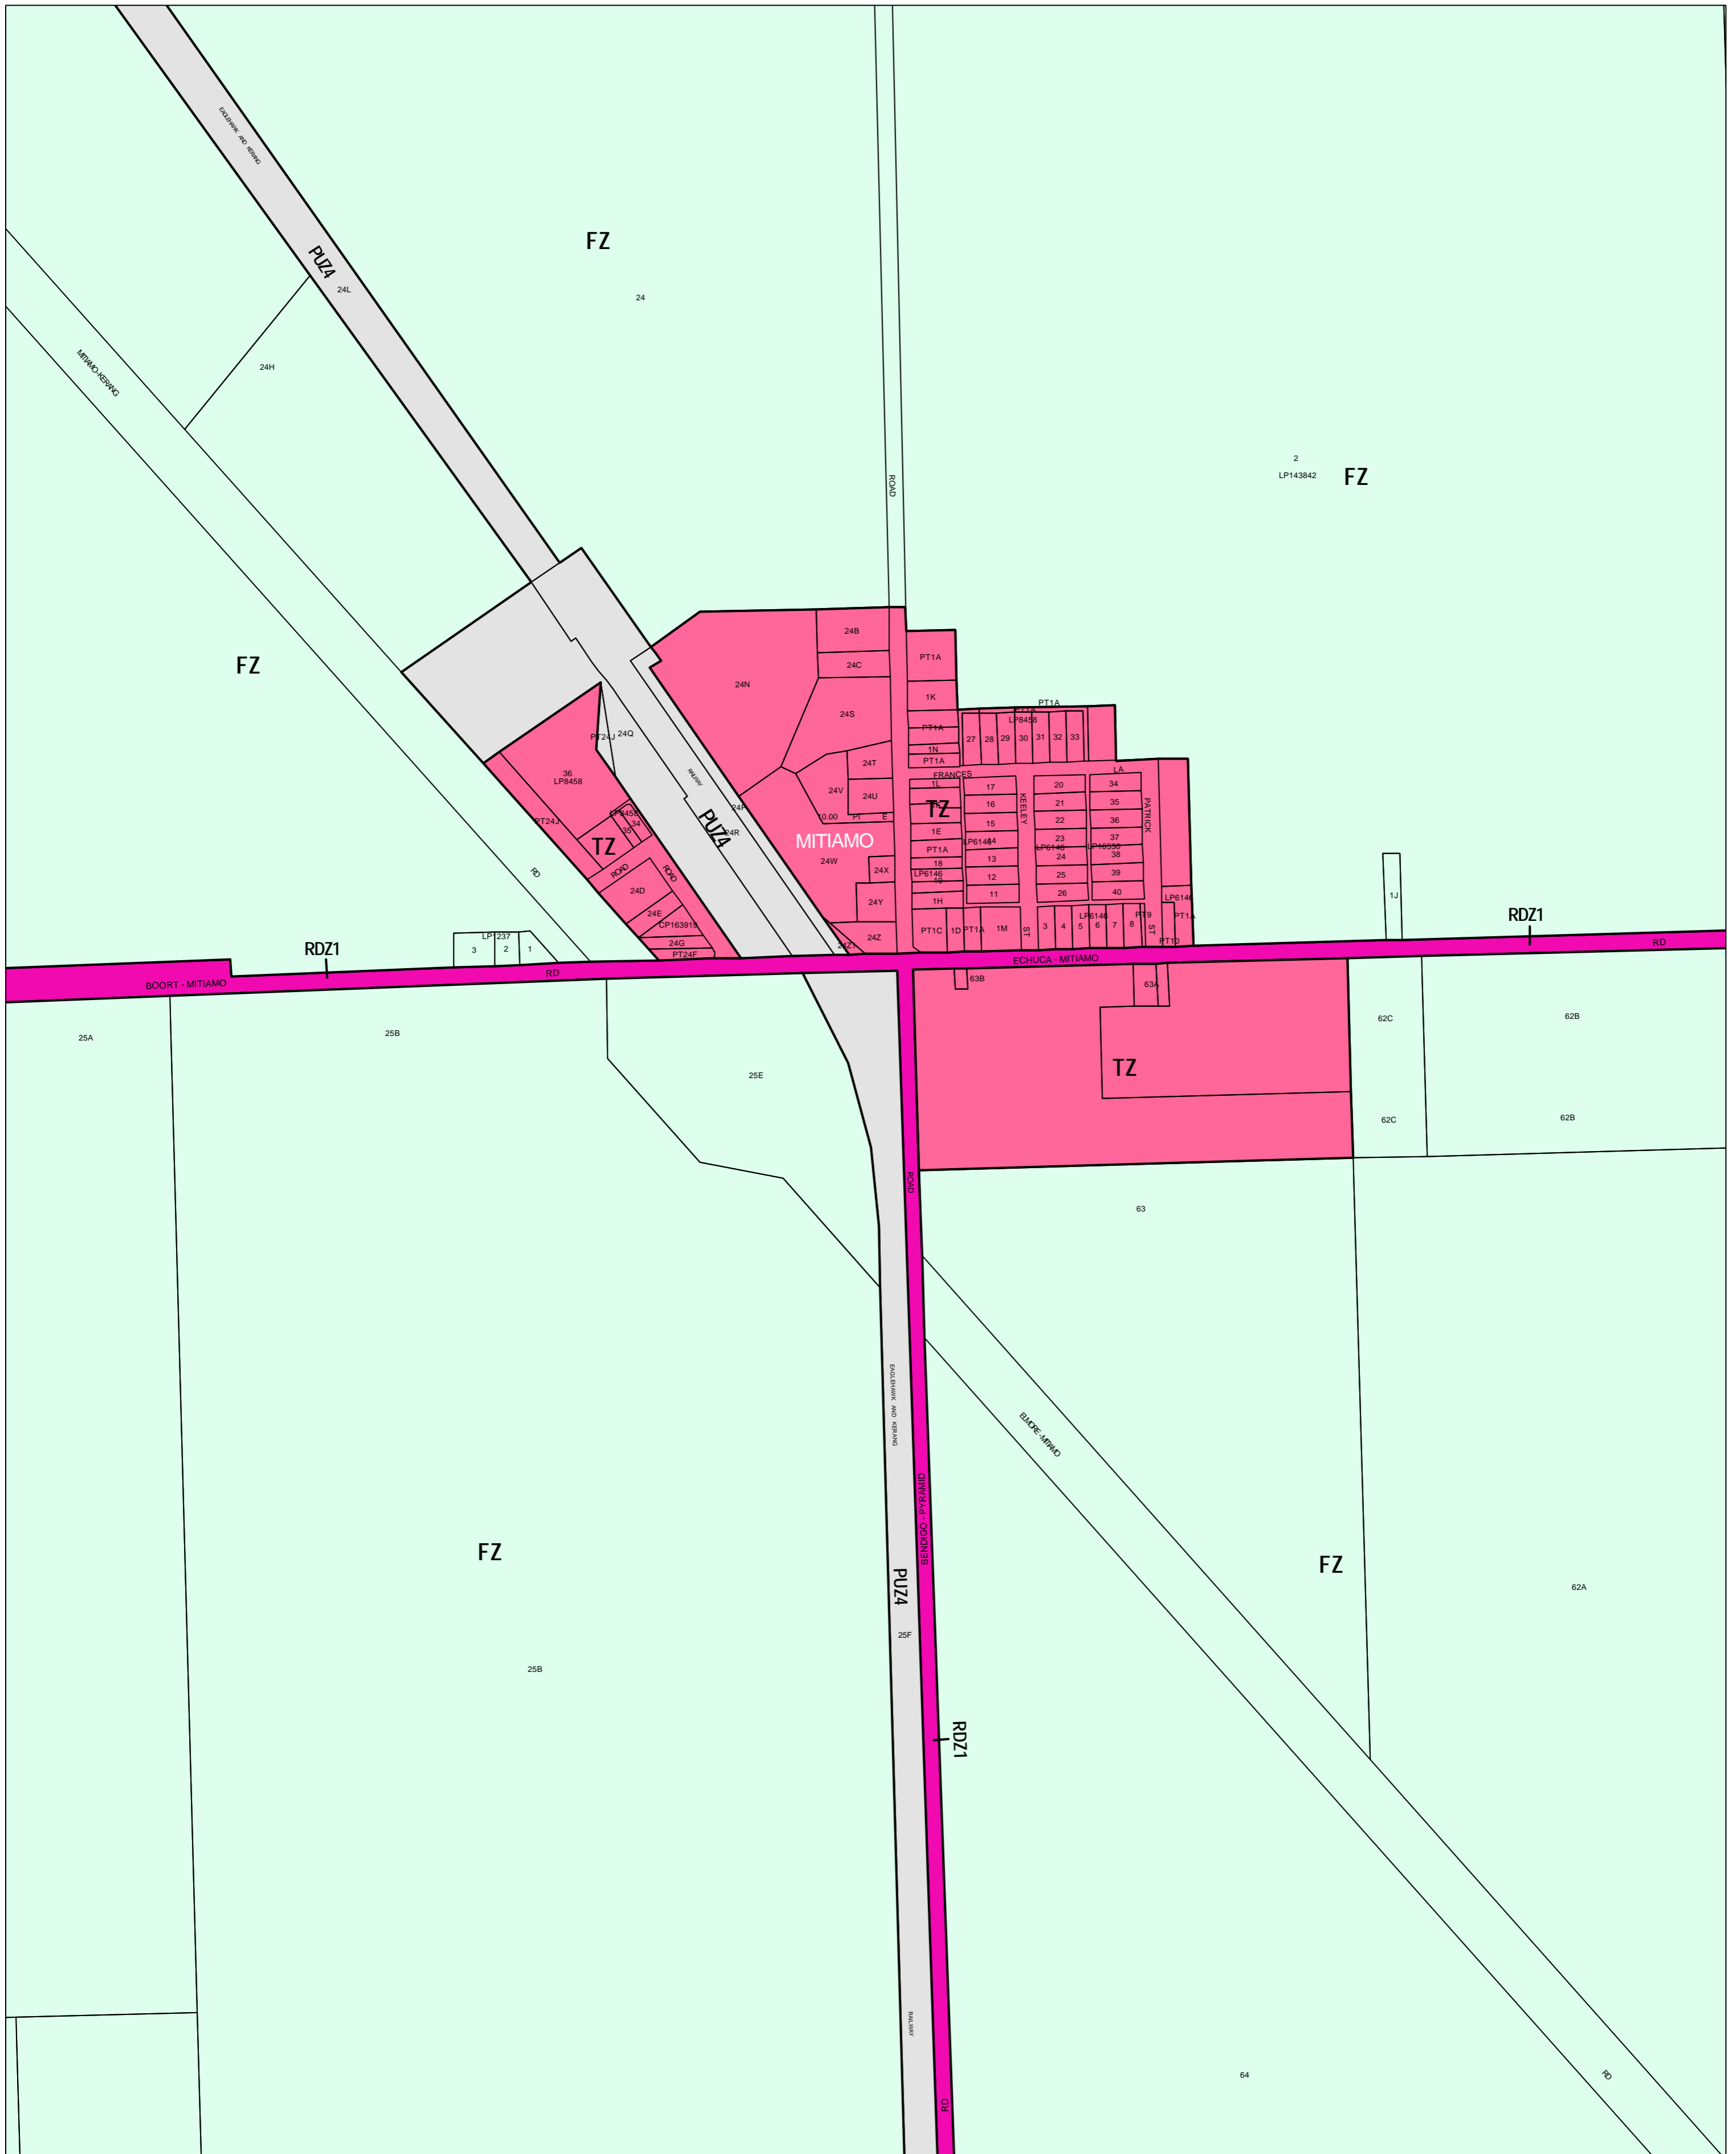

LODDON PLANNING SCHEME - LOCAL PROVISION

- **Public Land**
  - PUZ4 Public Use Zone - Transport
  - RDZ1 Road Zone - Category 1
- **Residential**
  - TZ Township Zone
- **Rural**
  - FZ Farming Zone

AUSTRALIAN MAP GRID ZONE 55

Printed: 4/7/2007

AMENDMENT C20