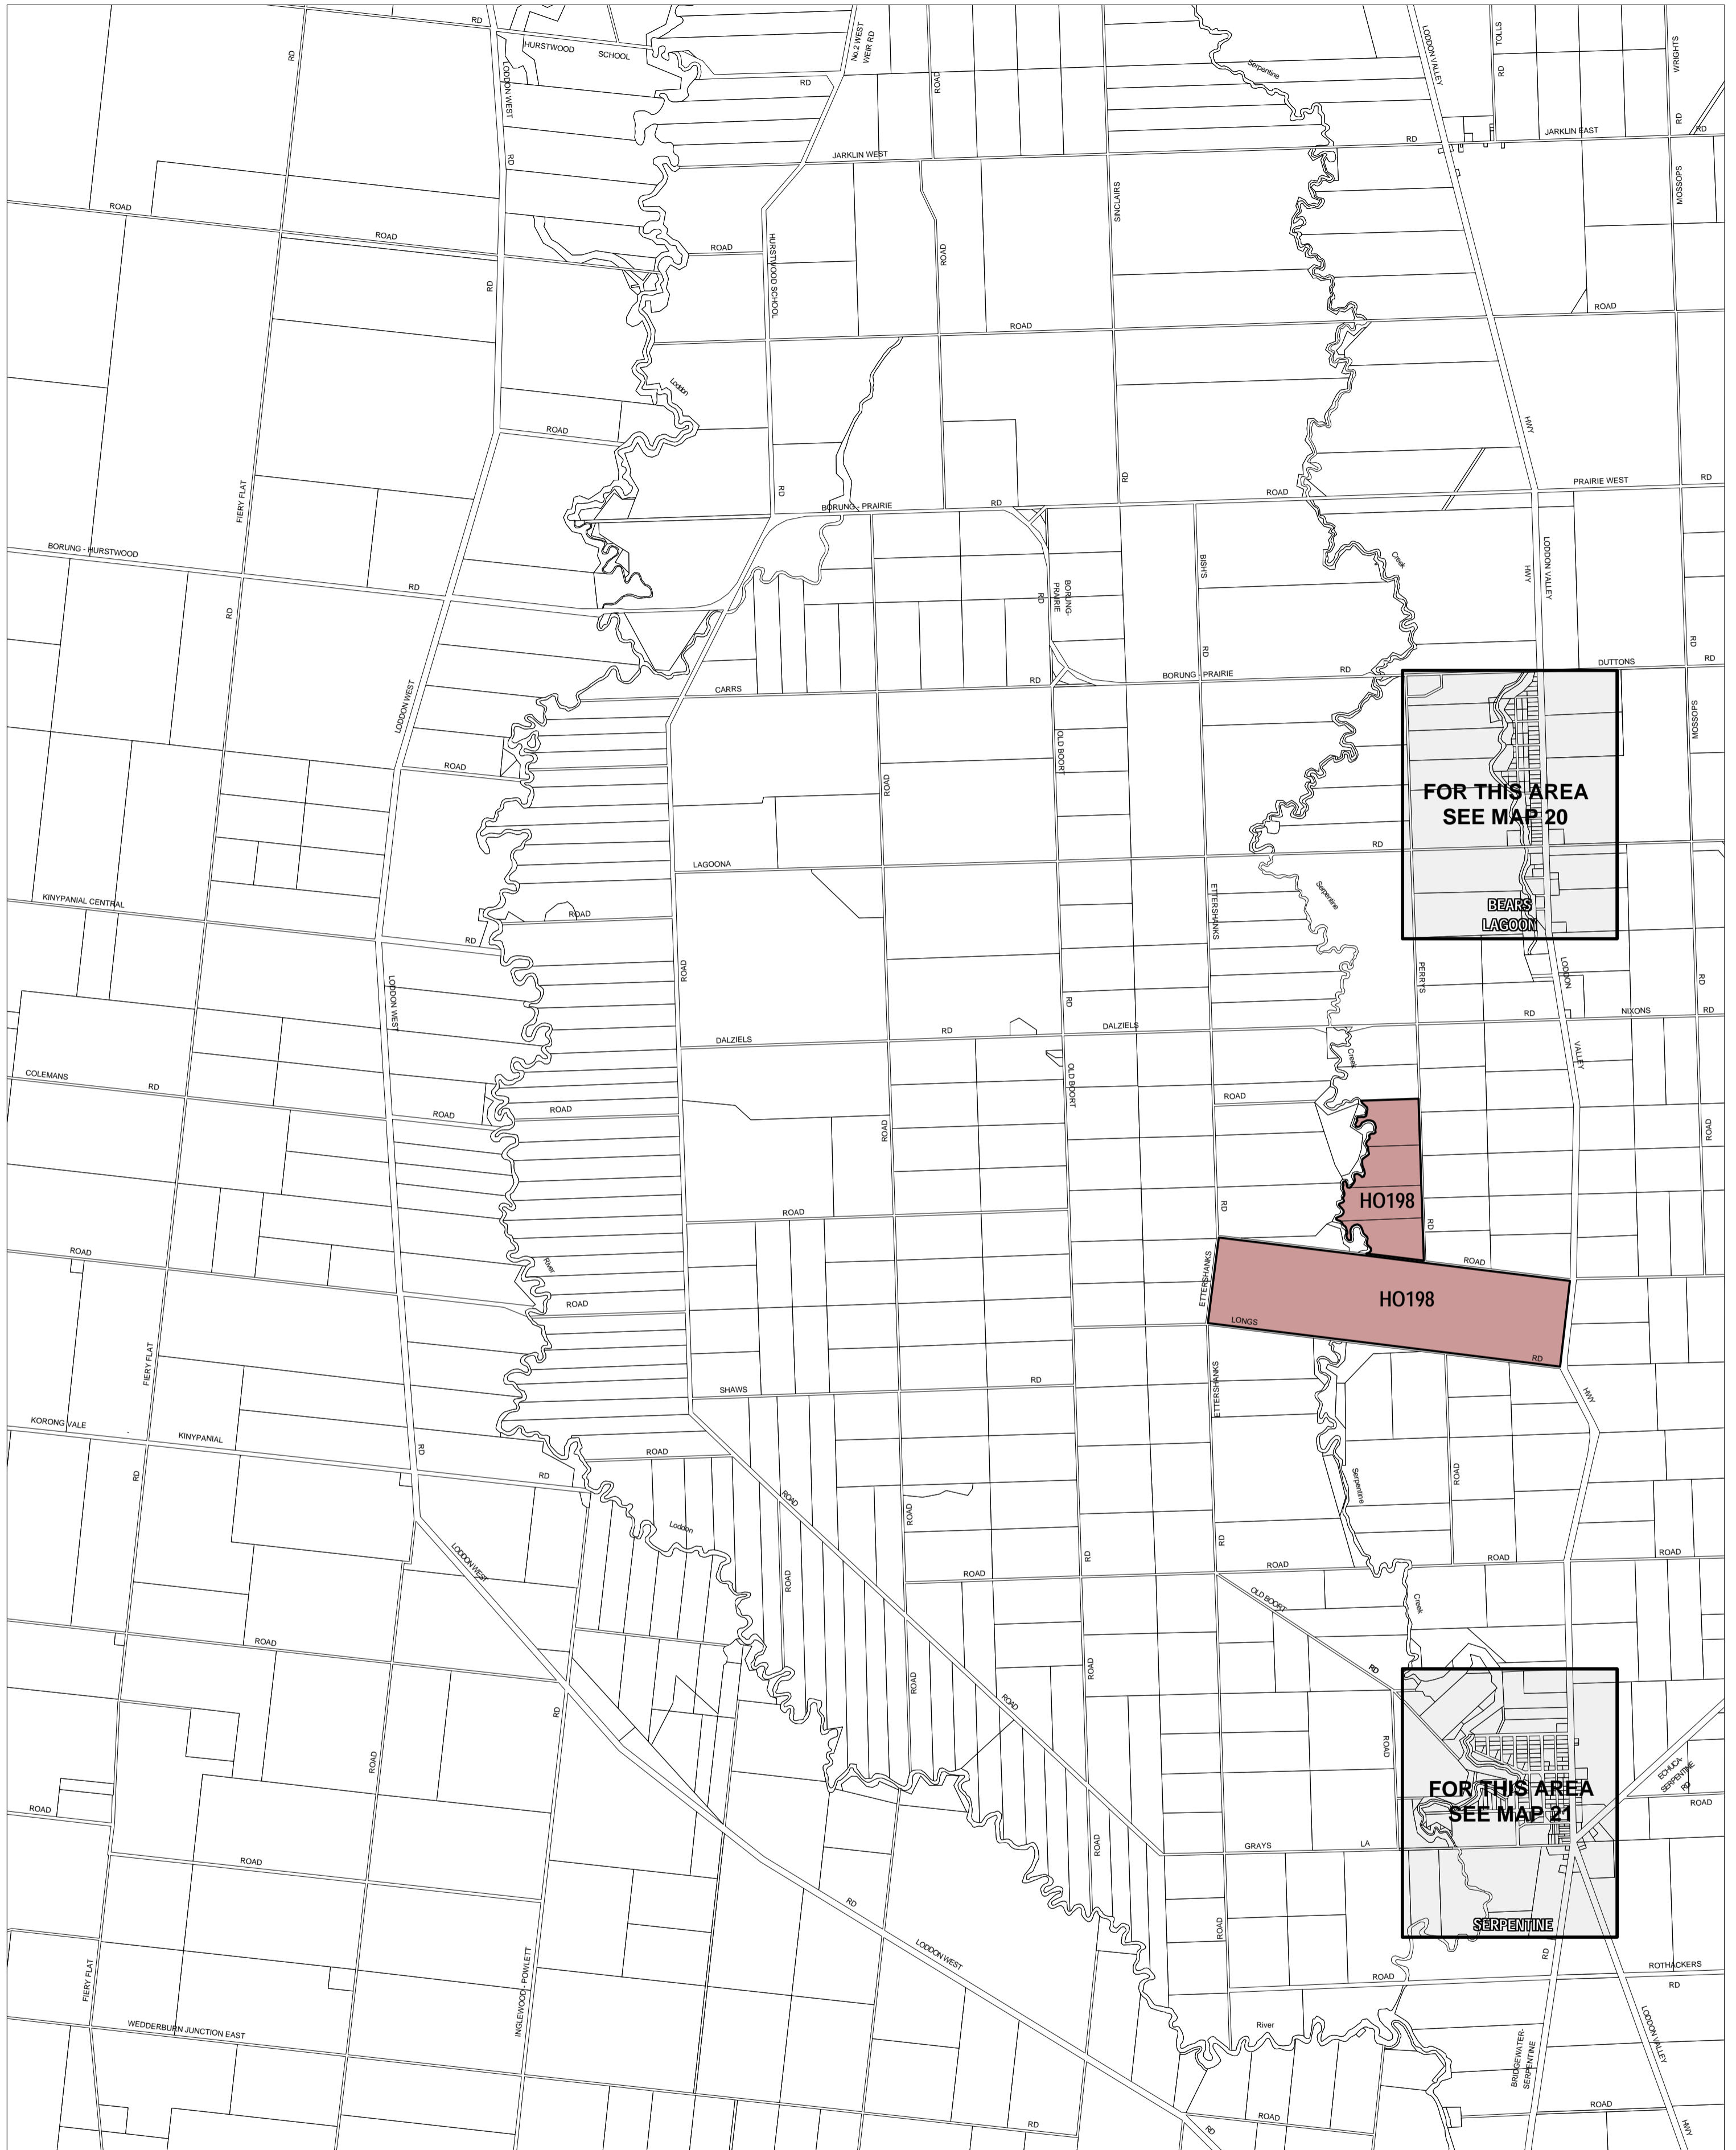

LODDON PLANNING SCHEME - LOCAL PROVISION

Overlays

HO Heritage Overlay

AUSTRALIAN MAP GRID ZONE 55

INDEX TO ADJOINING METRIC SERIES MAP

Printed: 1/10/2007