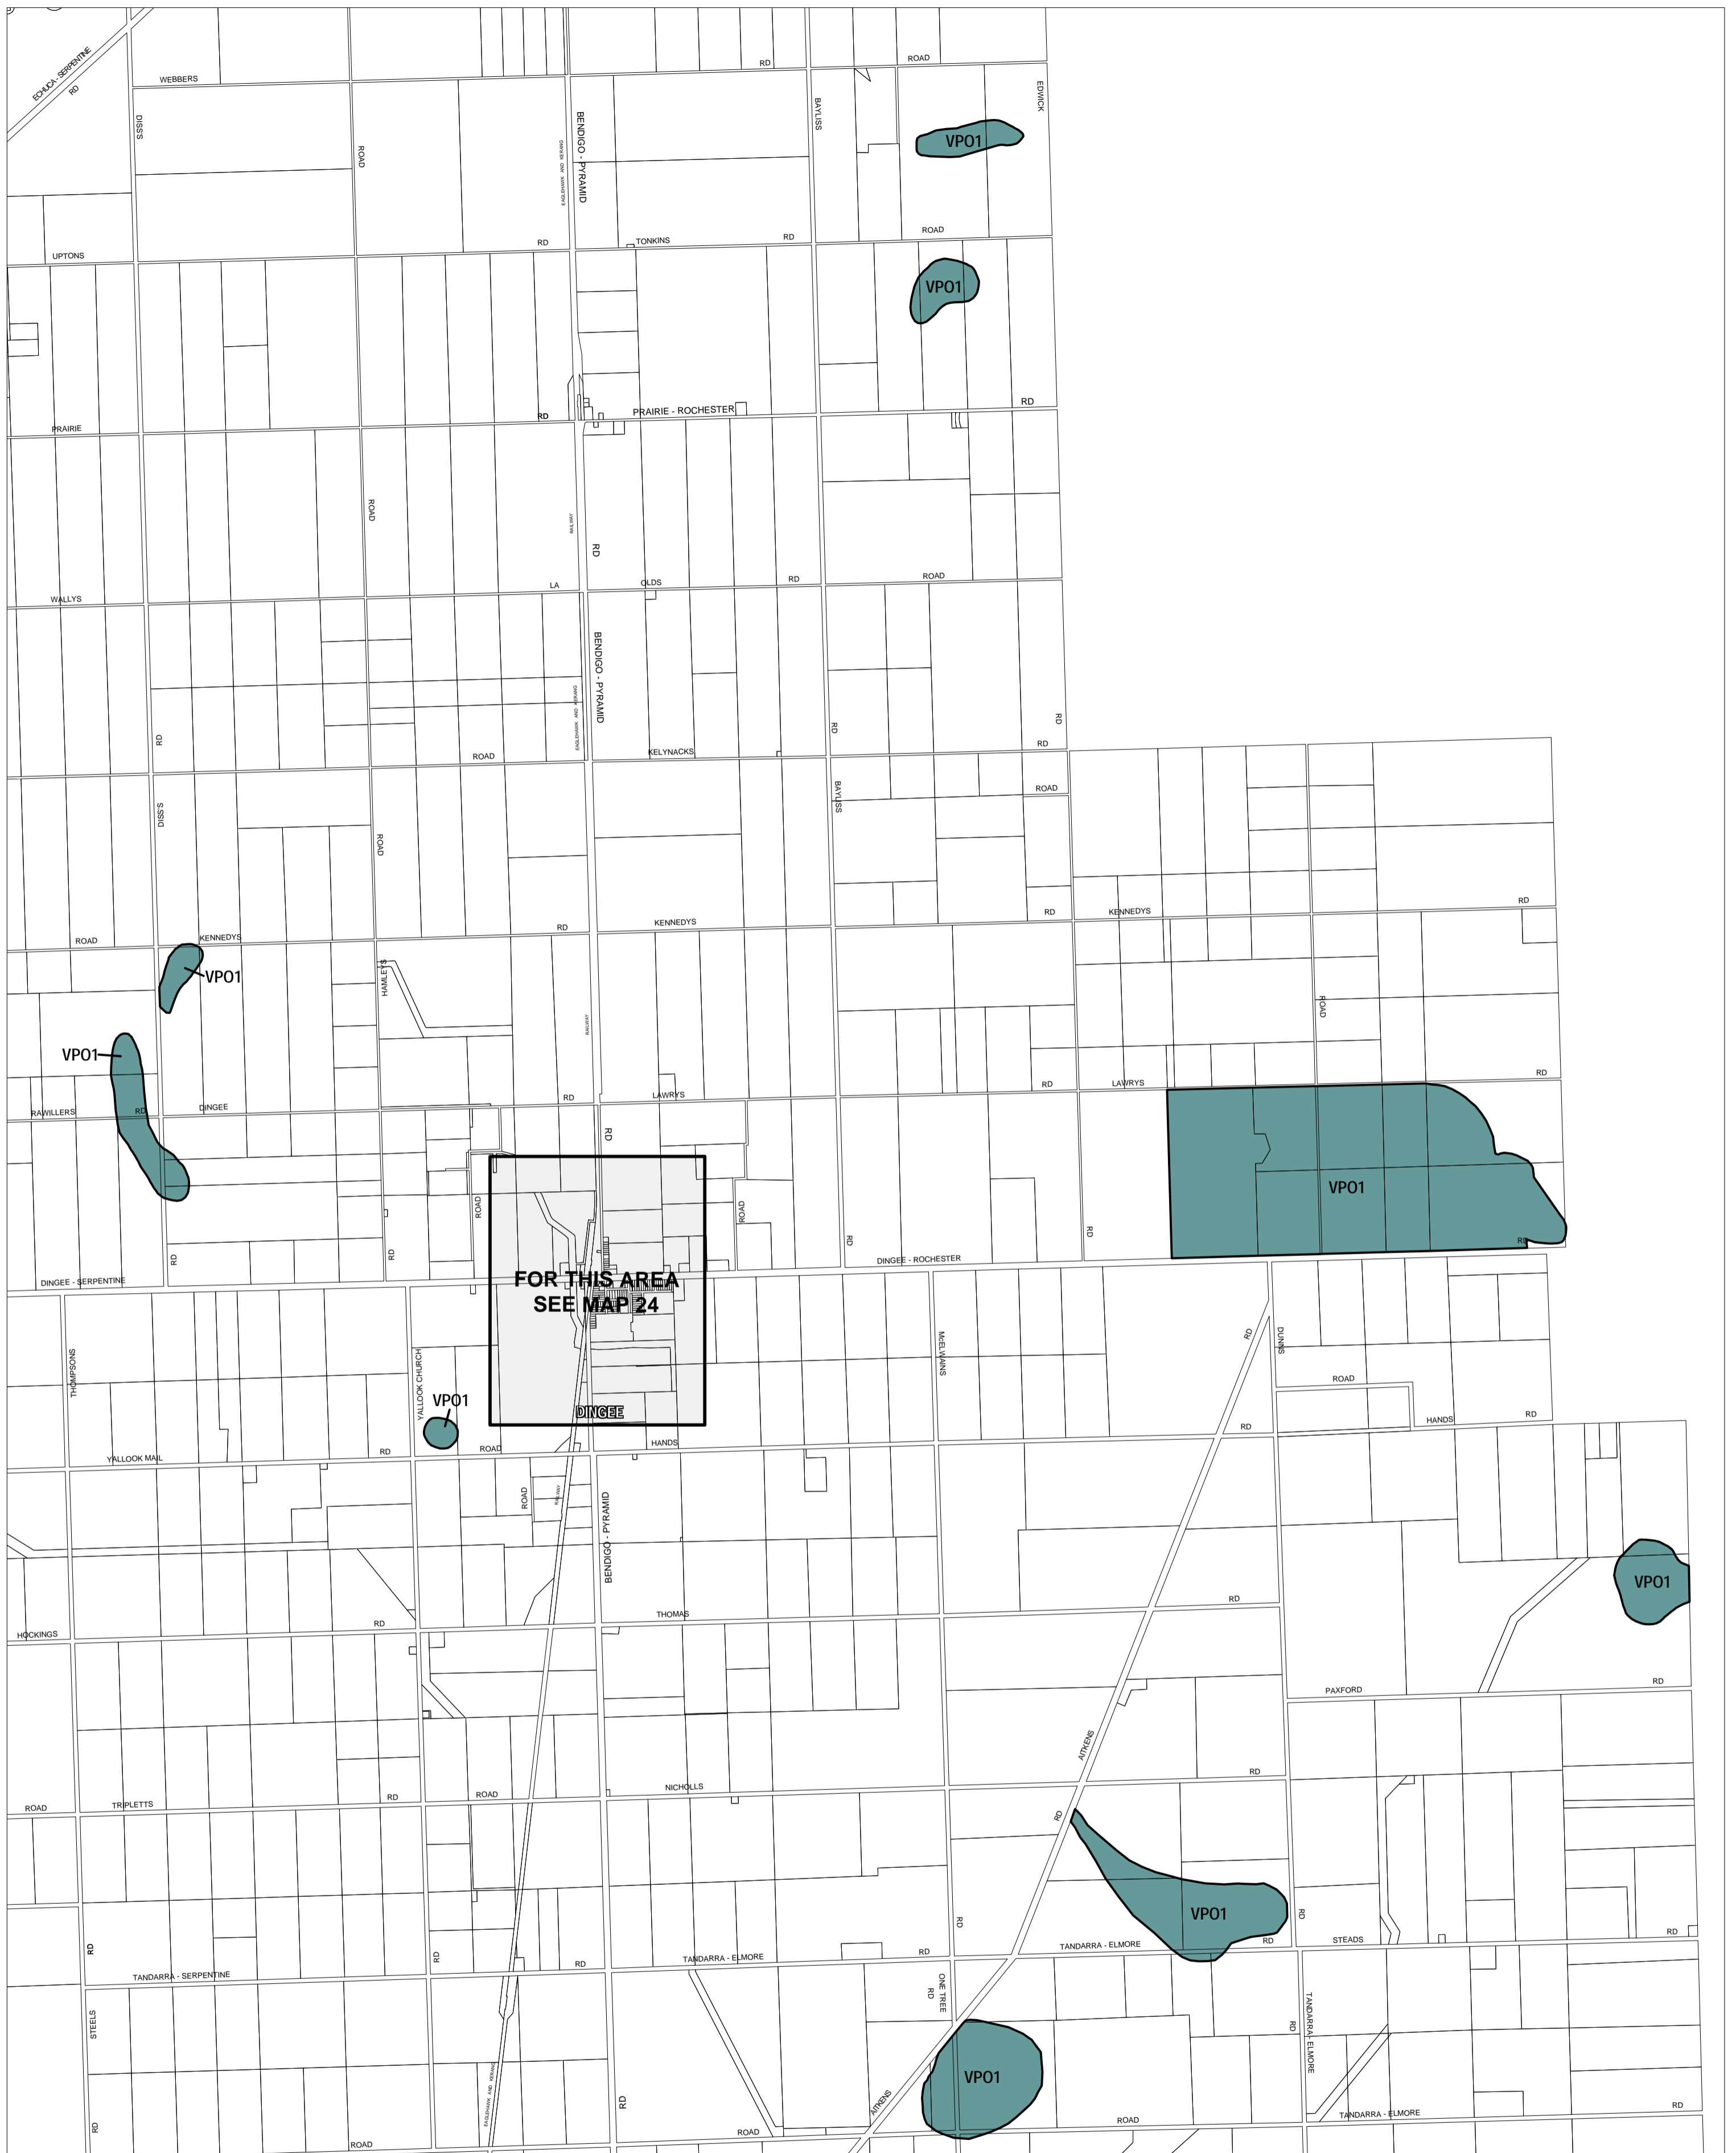

LODDON PLANNING SCHEME - LOCAL PROVISION

Overlays

VPO1 Vegetation Protection Overlay - Schedule 1

AUSTRALIAN MAP GRID ZONE 55

INDEX TO ADJOINING METRIC SERIES MAP

Printed: 2/10/2007