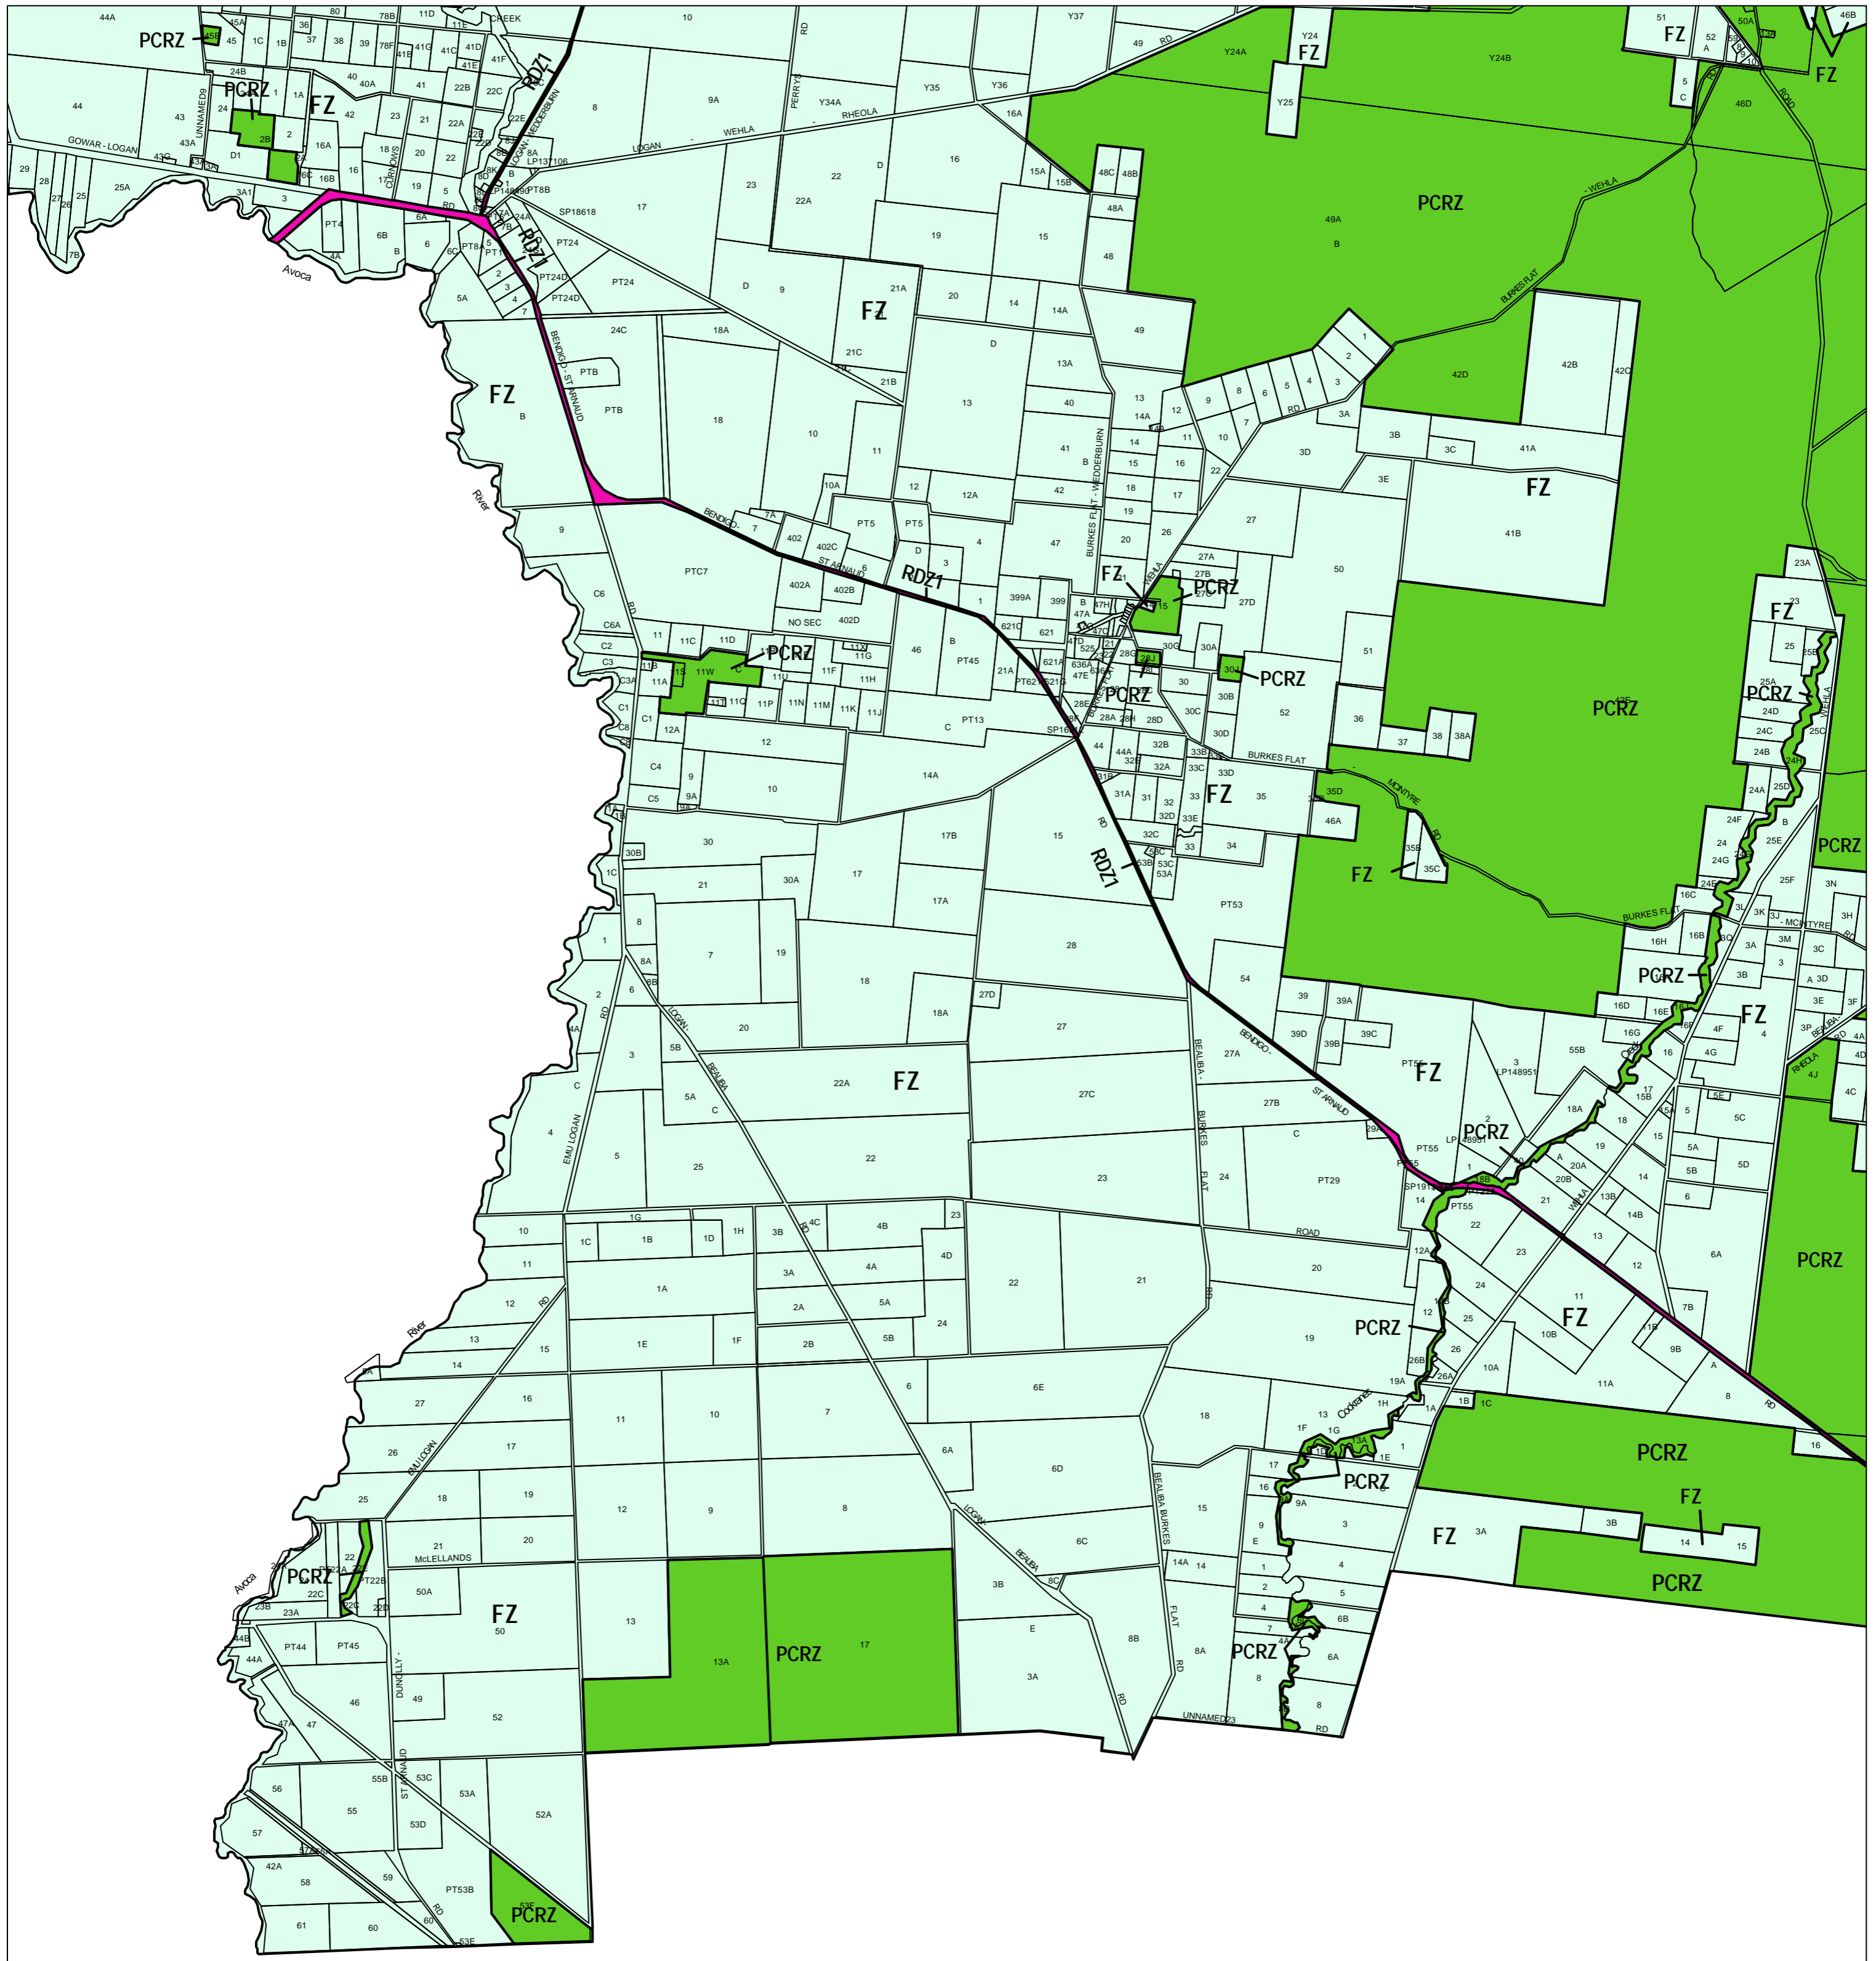

LODDON PLANNING SCHEME - LOCAL PROVISION

Public Land

Public Conservation And Resource Zone

Farming Zone

Road Zone - Category 1

Rural

Farming Zone

AUSTRALIAN MAP GRID ZONE 55

Printed: 4/7/2007

AMENDMENT C20