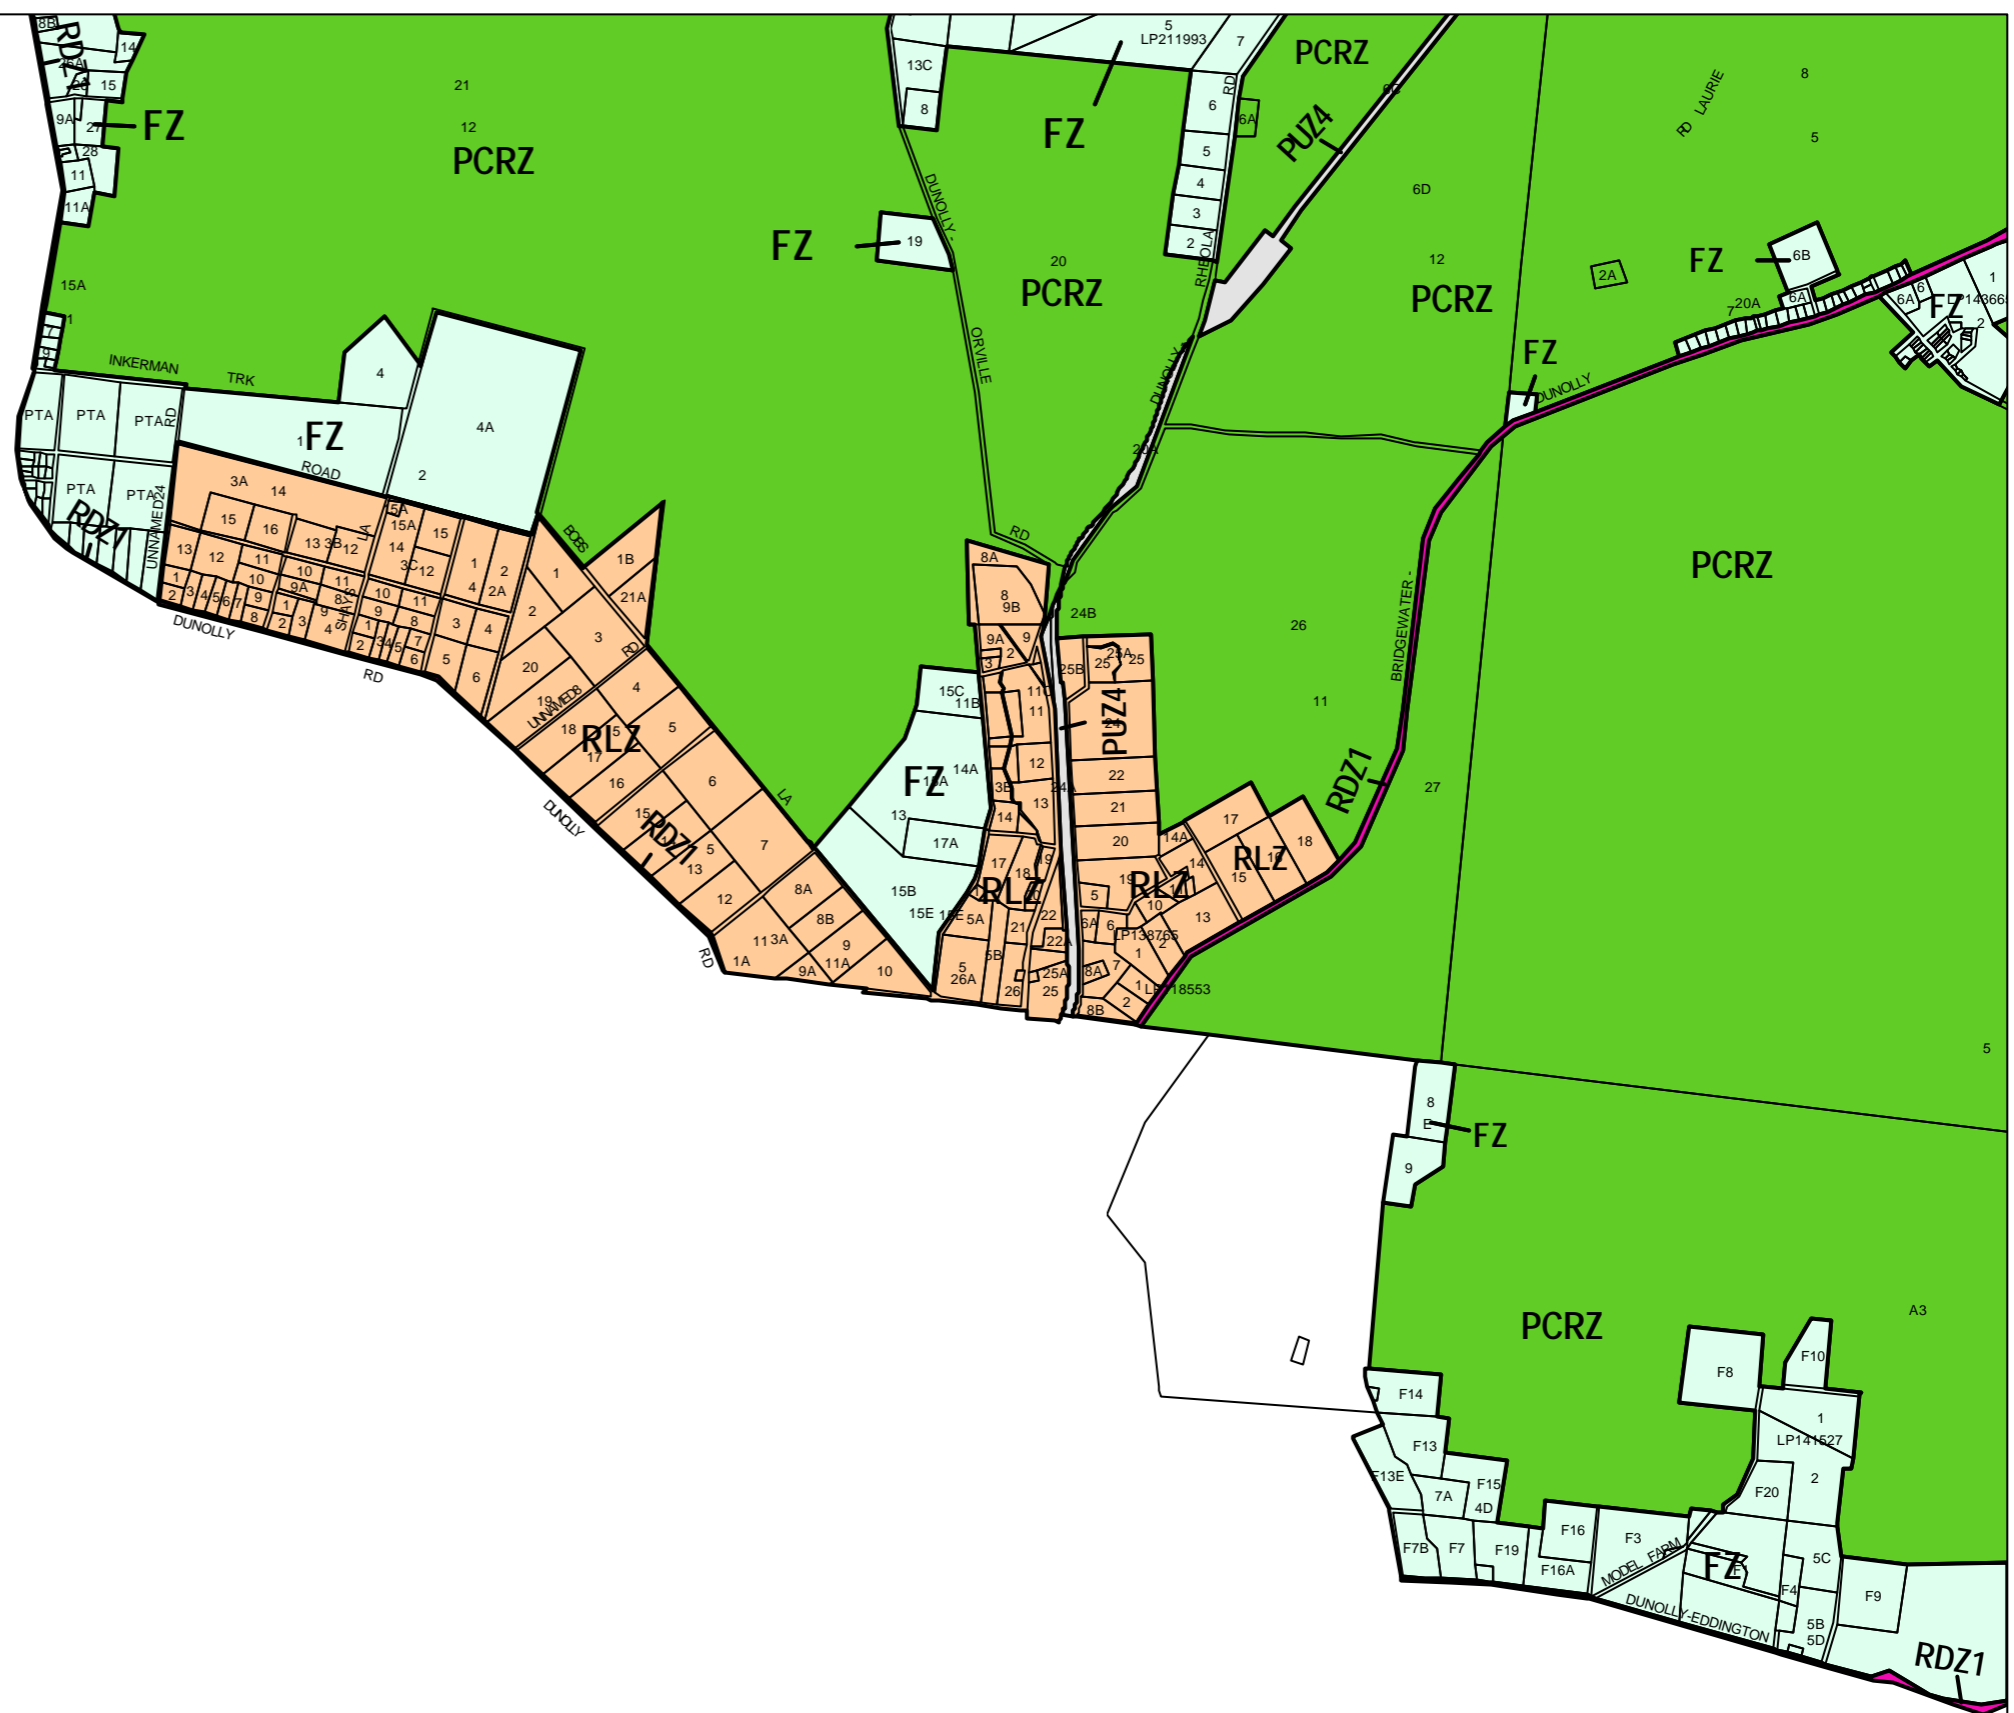

LODDON PLANNING SCHEME - LOCAL PROVISION

Public Land	
	Public Conservation And Resource Zone
	Public Use Zone - Transport
	Road Zone - Category 1
Rural	
	Farming Zone
	Rural Living Zone

AUSTRALIAN MAP GRID ZONE 55

Printed: 4/7/2007

AMENDMENT C20