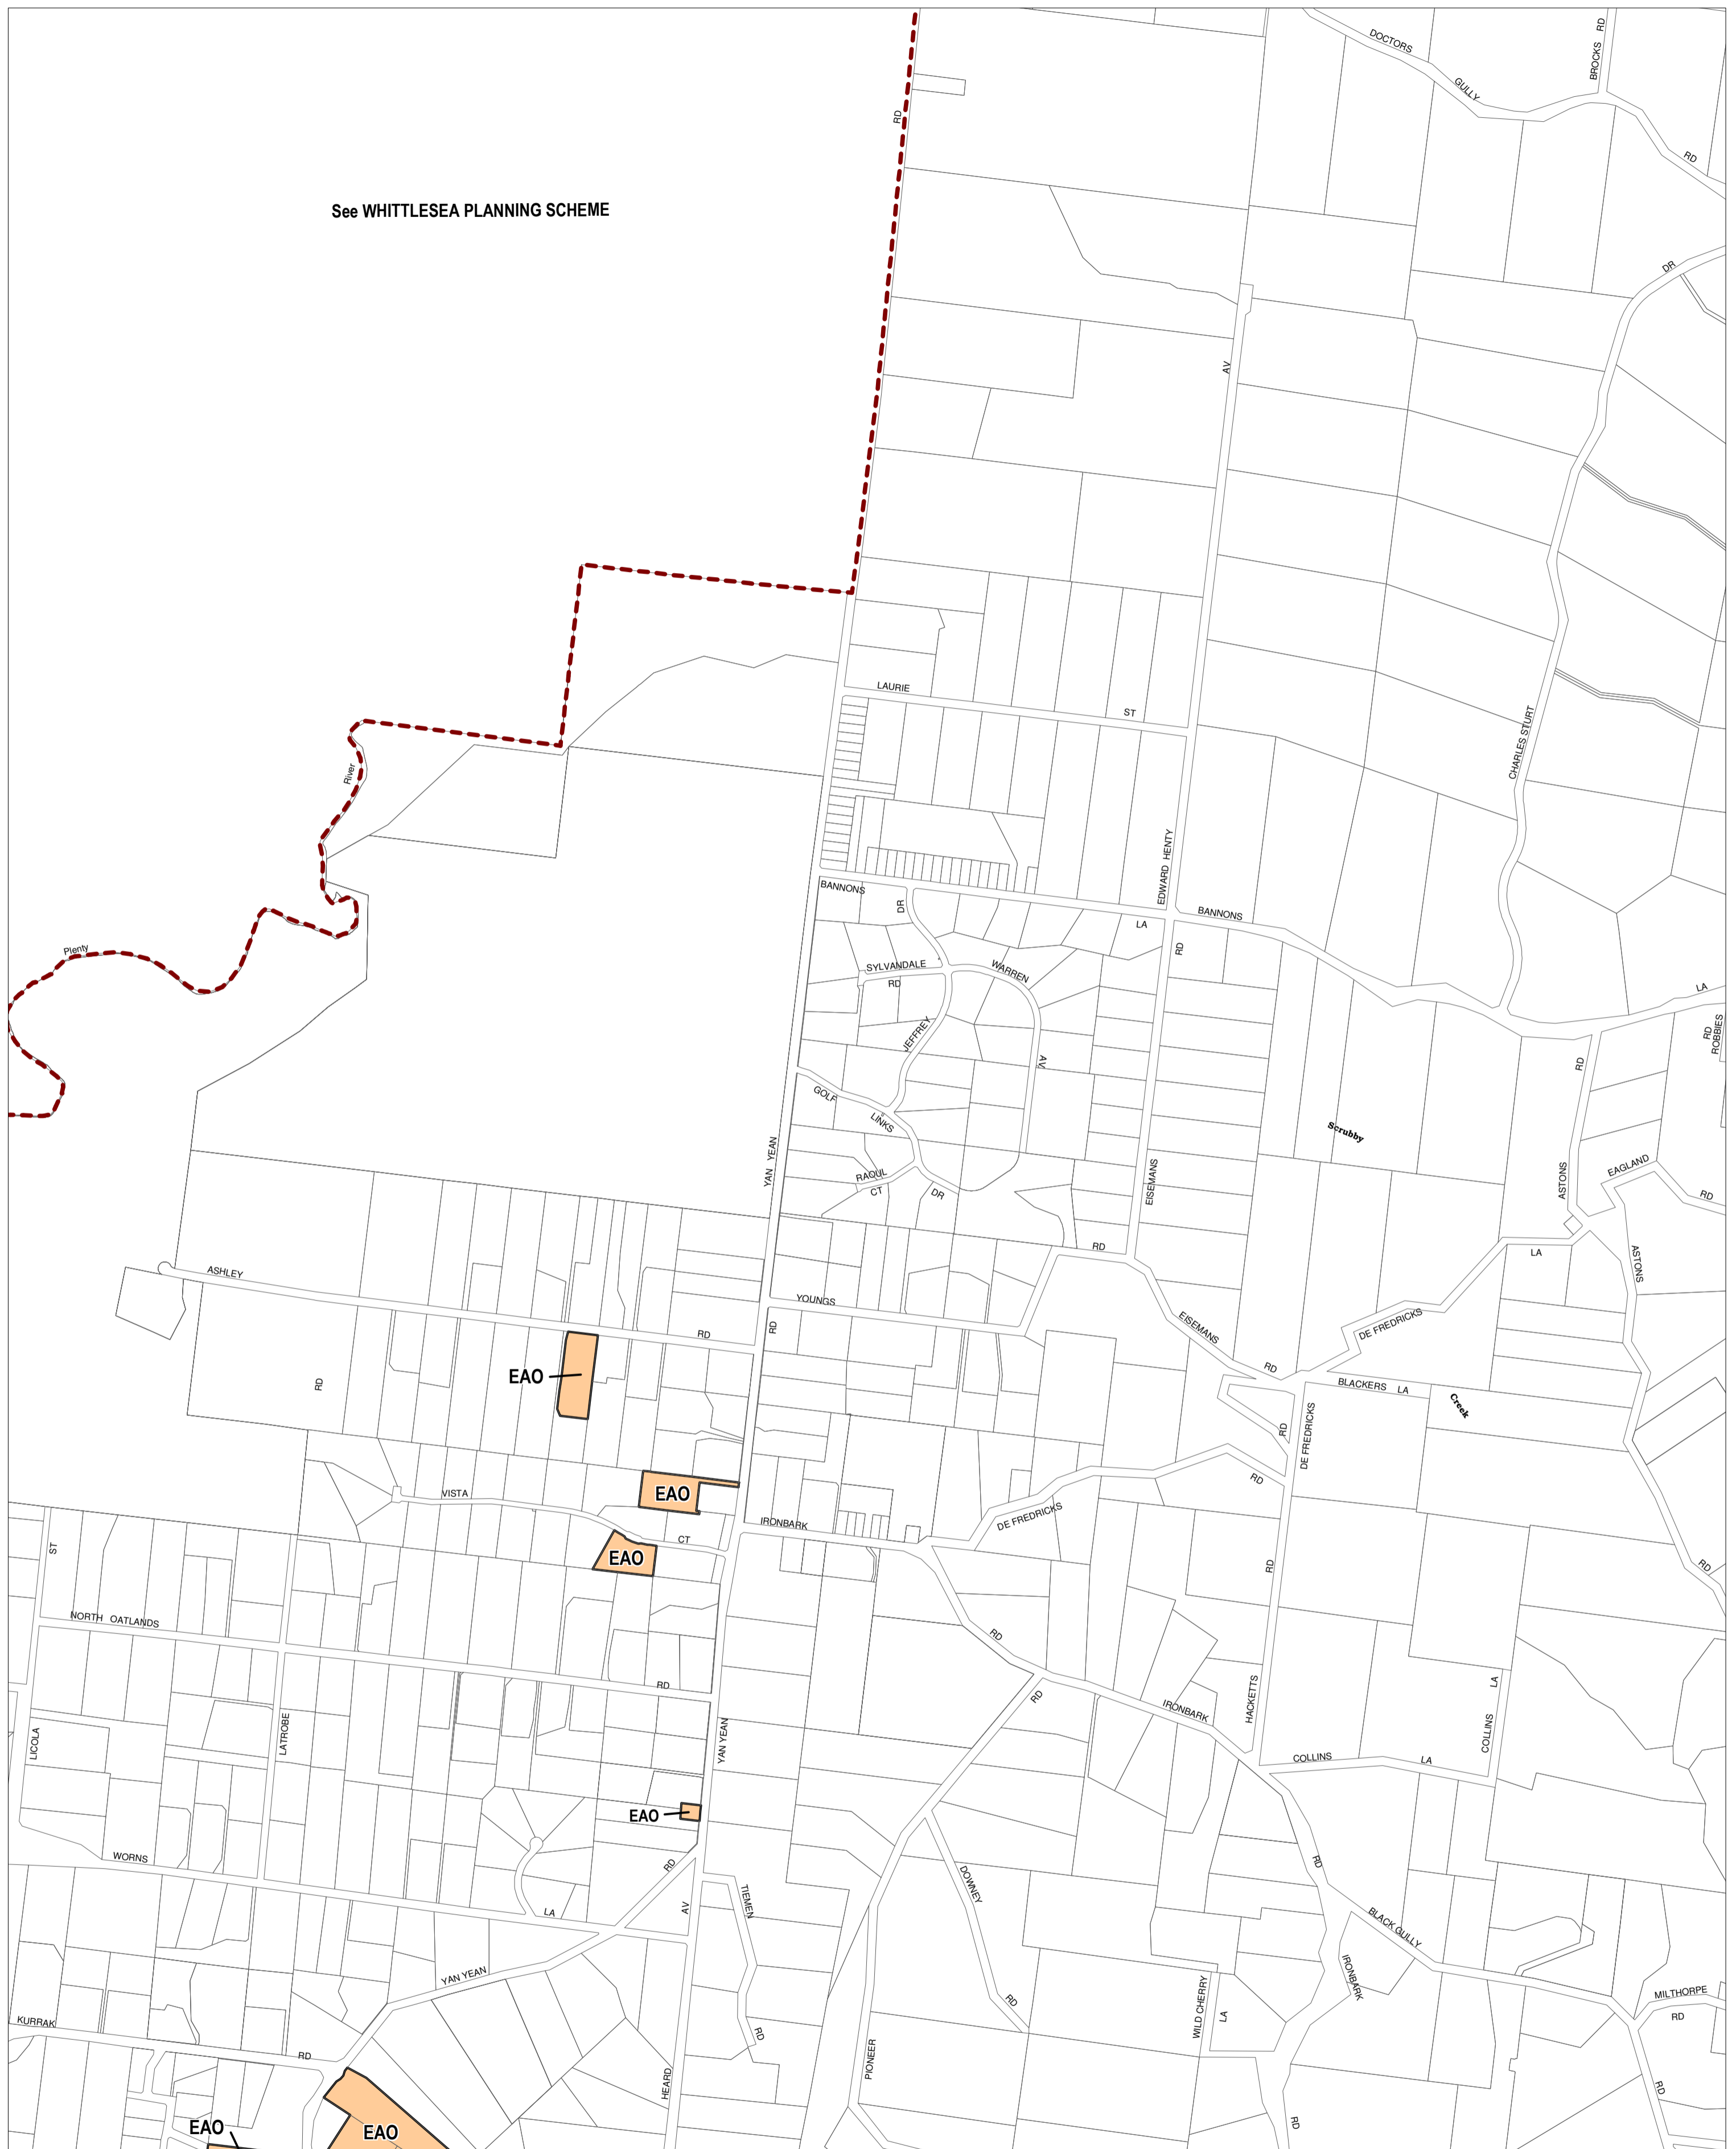

NILLUMBIK PLANNING SCHEME - LOCAL PROVISION

See WHITTLESEA PLANNING SCHEME

Overlays

EAO Environmental Audit Overlay

AUSTRALIAN MAP GRID ZONE 55

INDEX TO ADJOINING METRIC SERIES MAP

Printed: 30/4/2015

AMENDMENT C94