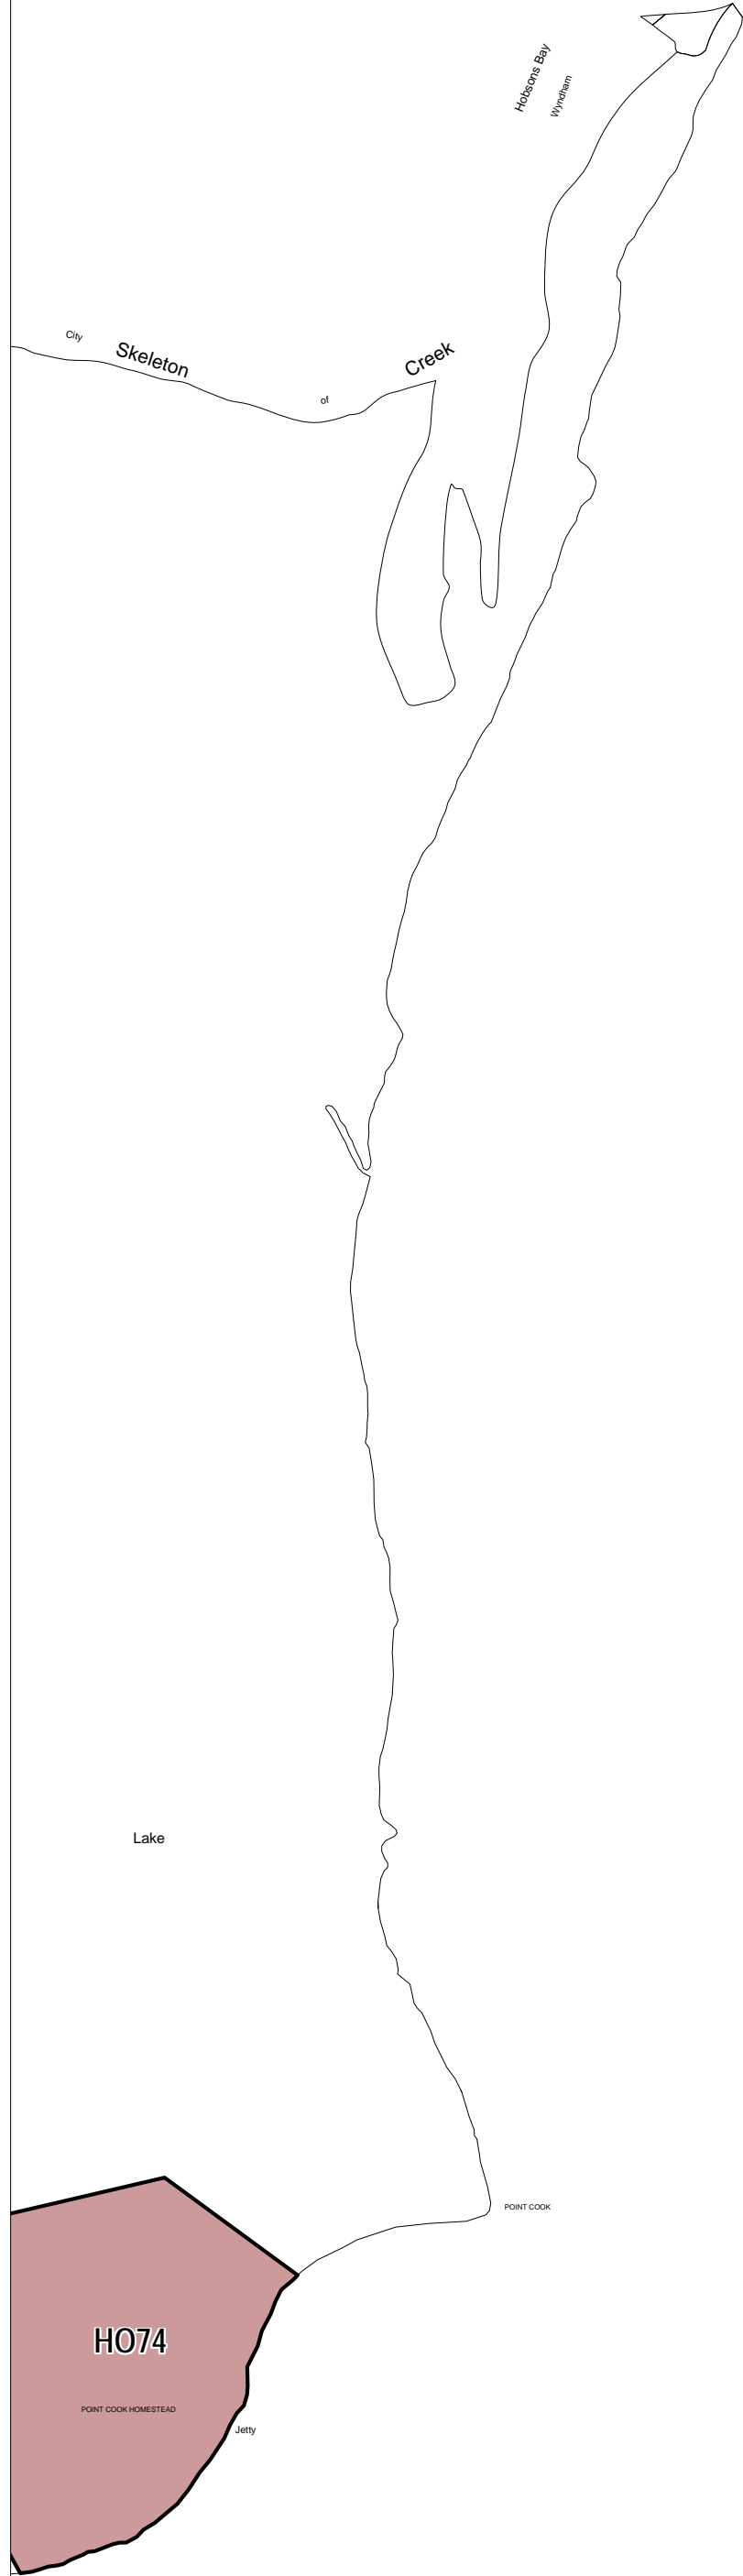

WYNDHAM PLANNING SCHEME - LOCAL PROVISION

SEE
HOBSONS BAY
PLANNING SCHEME