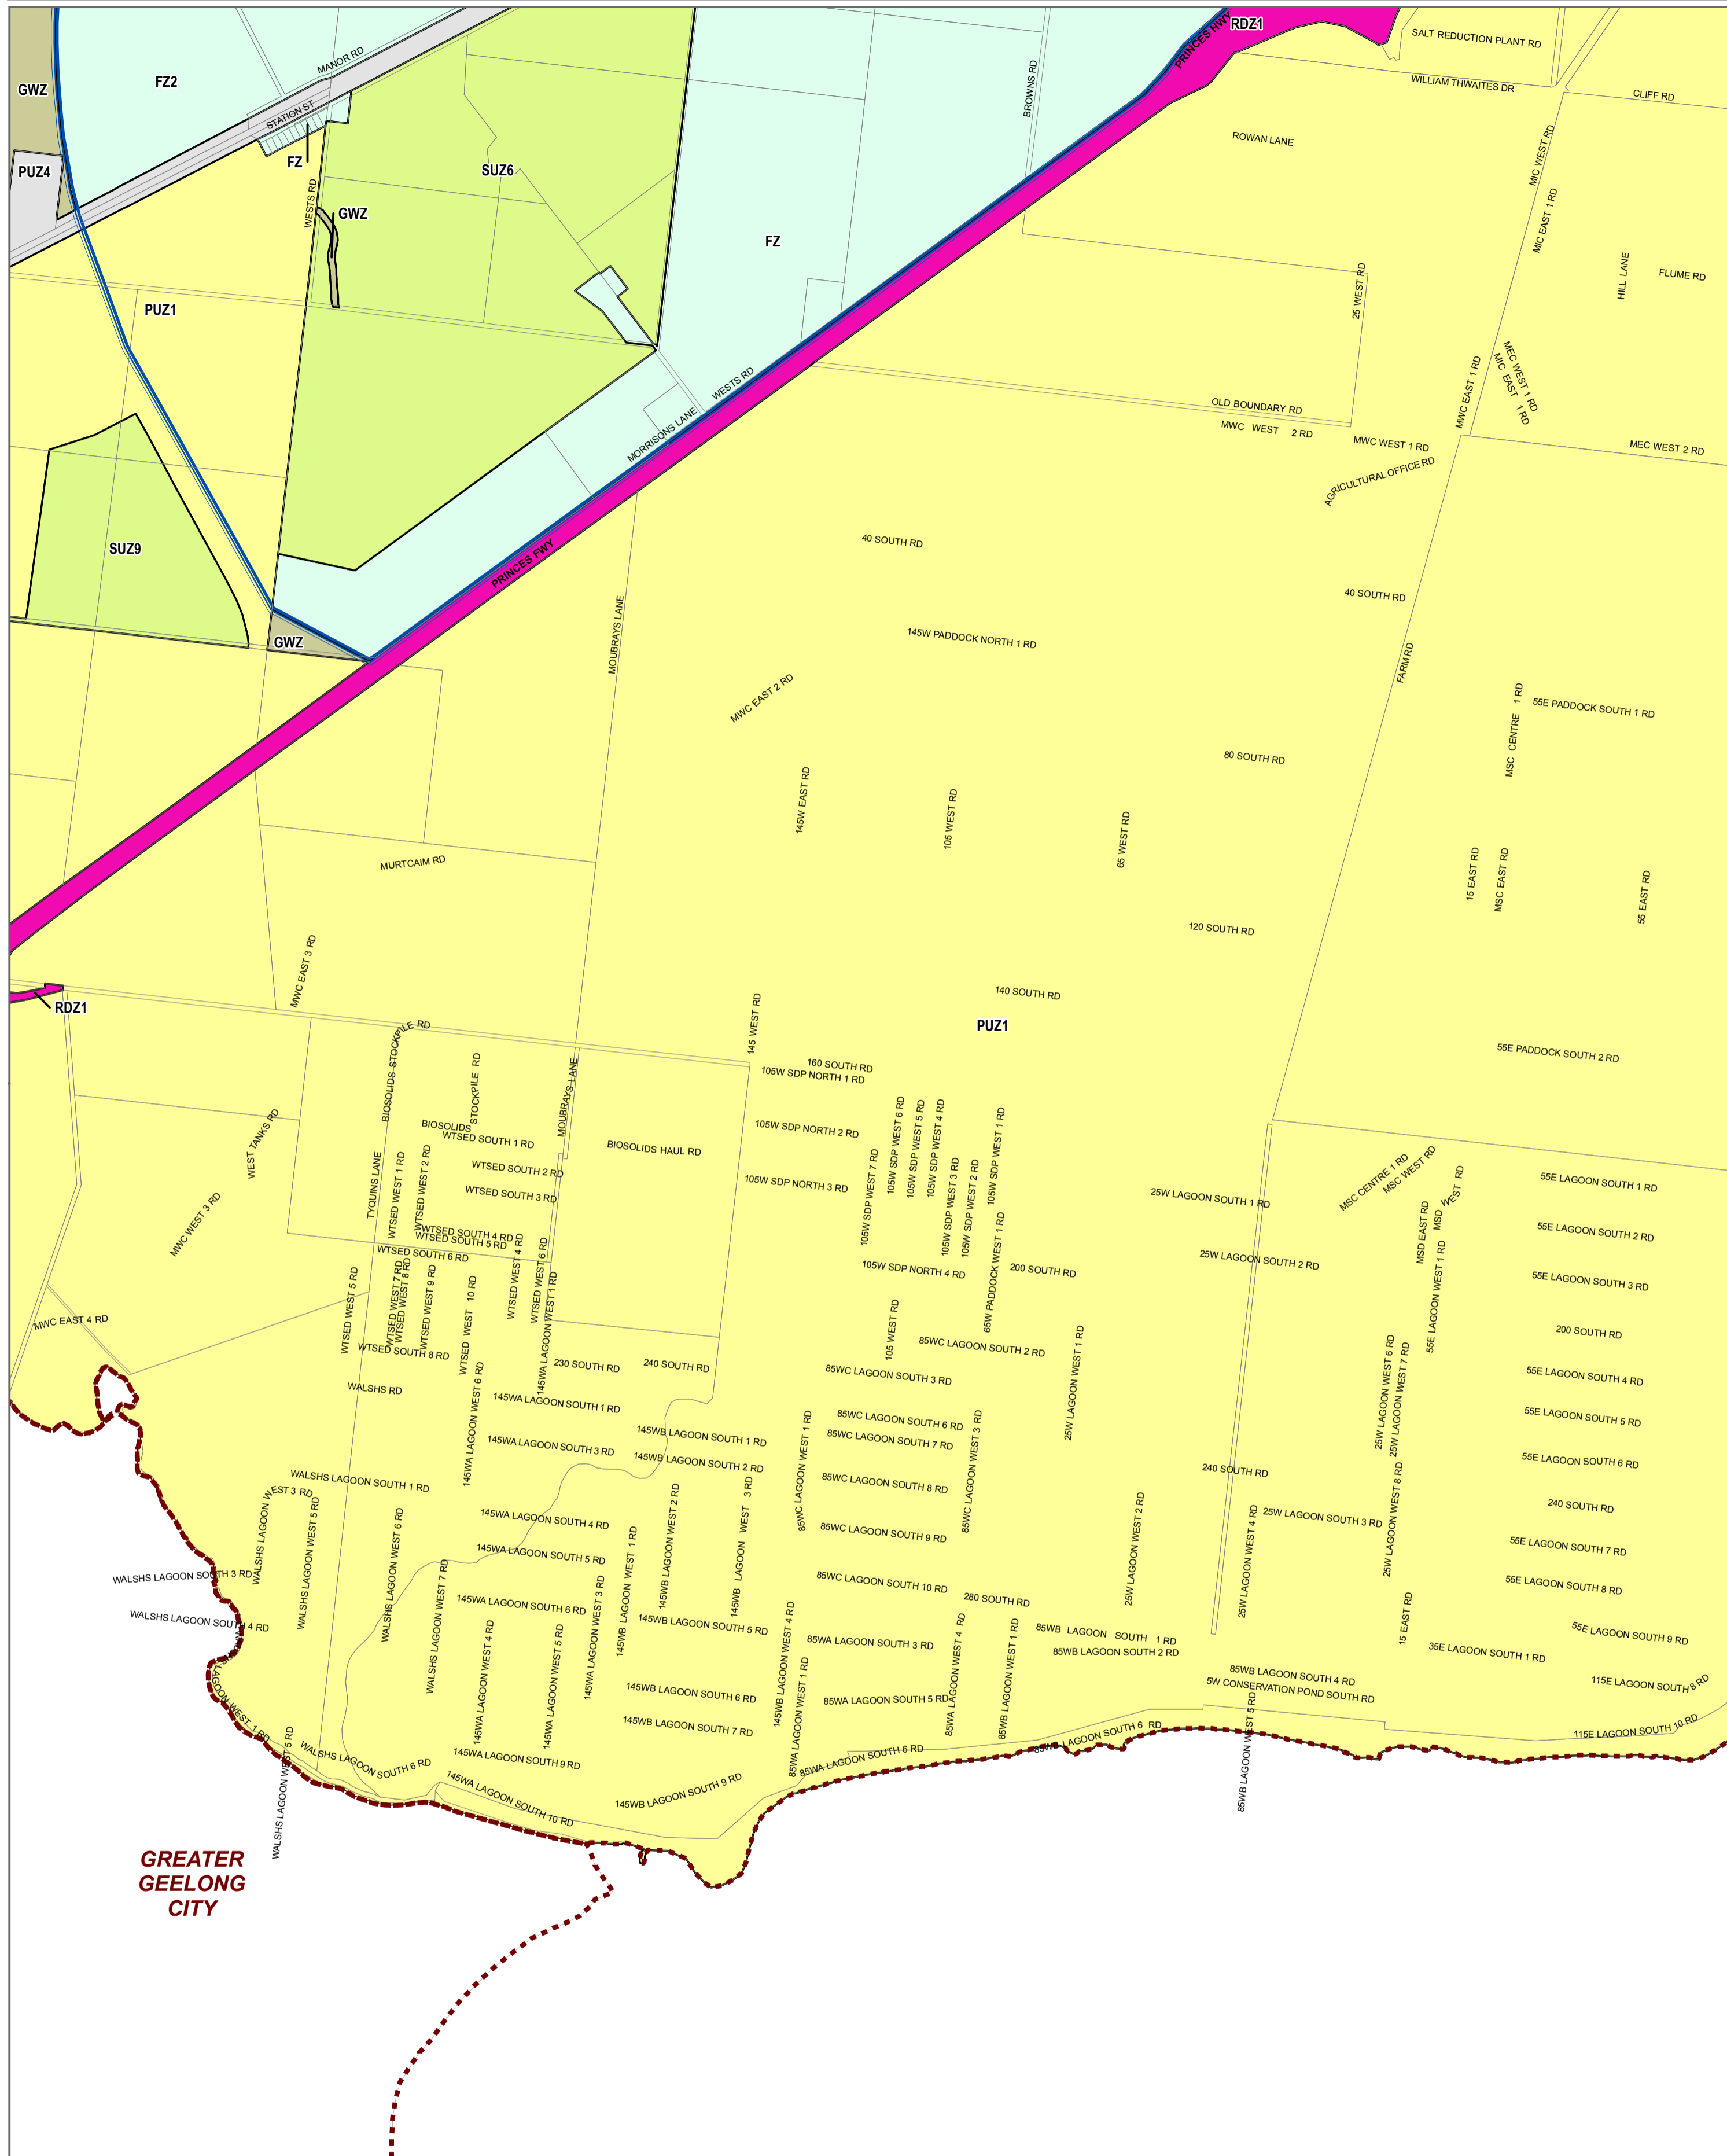

WYNDHAM PLANNING SCHEME - LOCAL PROVISION

LEGEND

FZ - Farming Zone	PUZ4 - Public Use Zone - Transport
GWZ - Green Wedge Zone	RDZ1 - Road Zone - Category 1
PUZ1 - Public Use Zone - Service and Utility	SUZ - Special Use Zone

© The State of Victoria Department of Environment, Land, Water and Planning 2018

Planning Group
AMENDMENT C222
 Printed: 16/10/2018

Environment,
Land, Water
and Planning

INDEX TO ADJOINING SCHEME MAPS