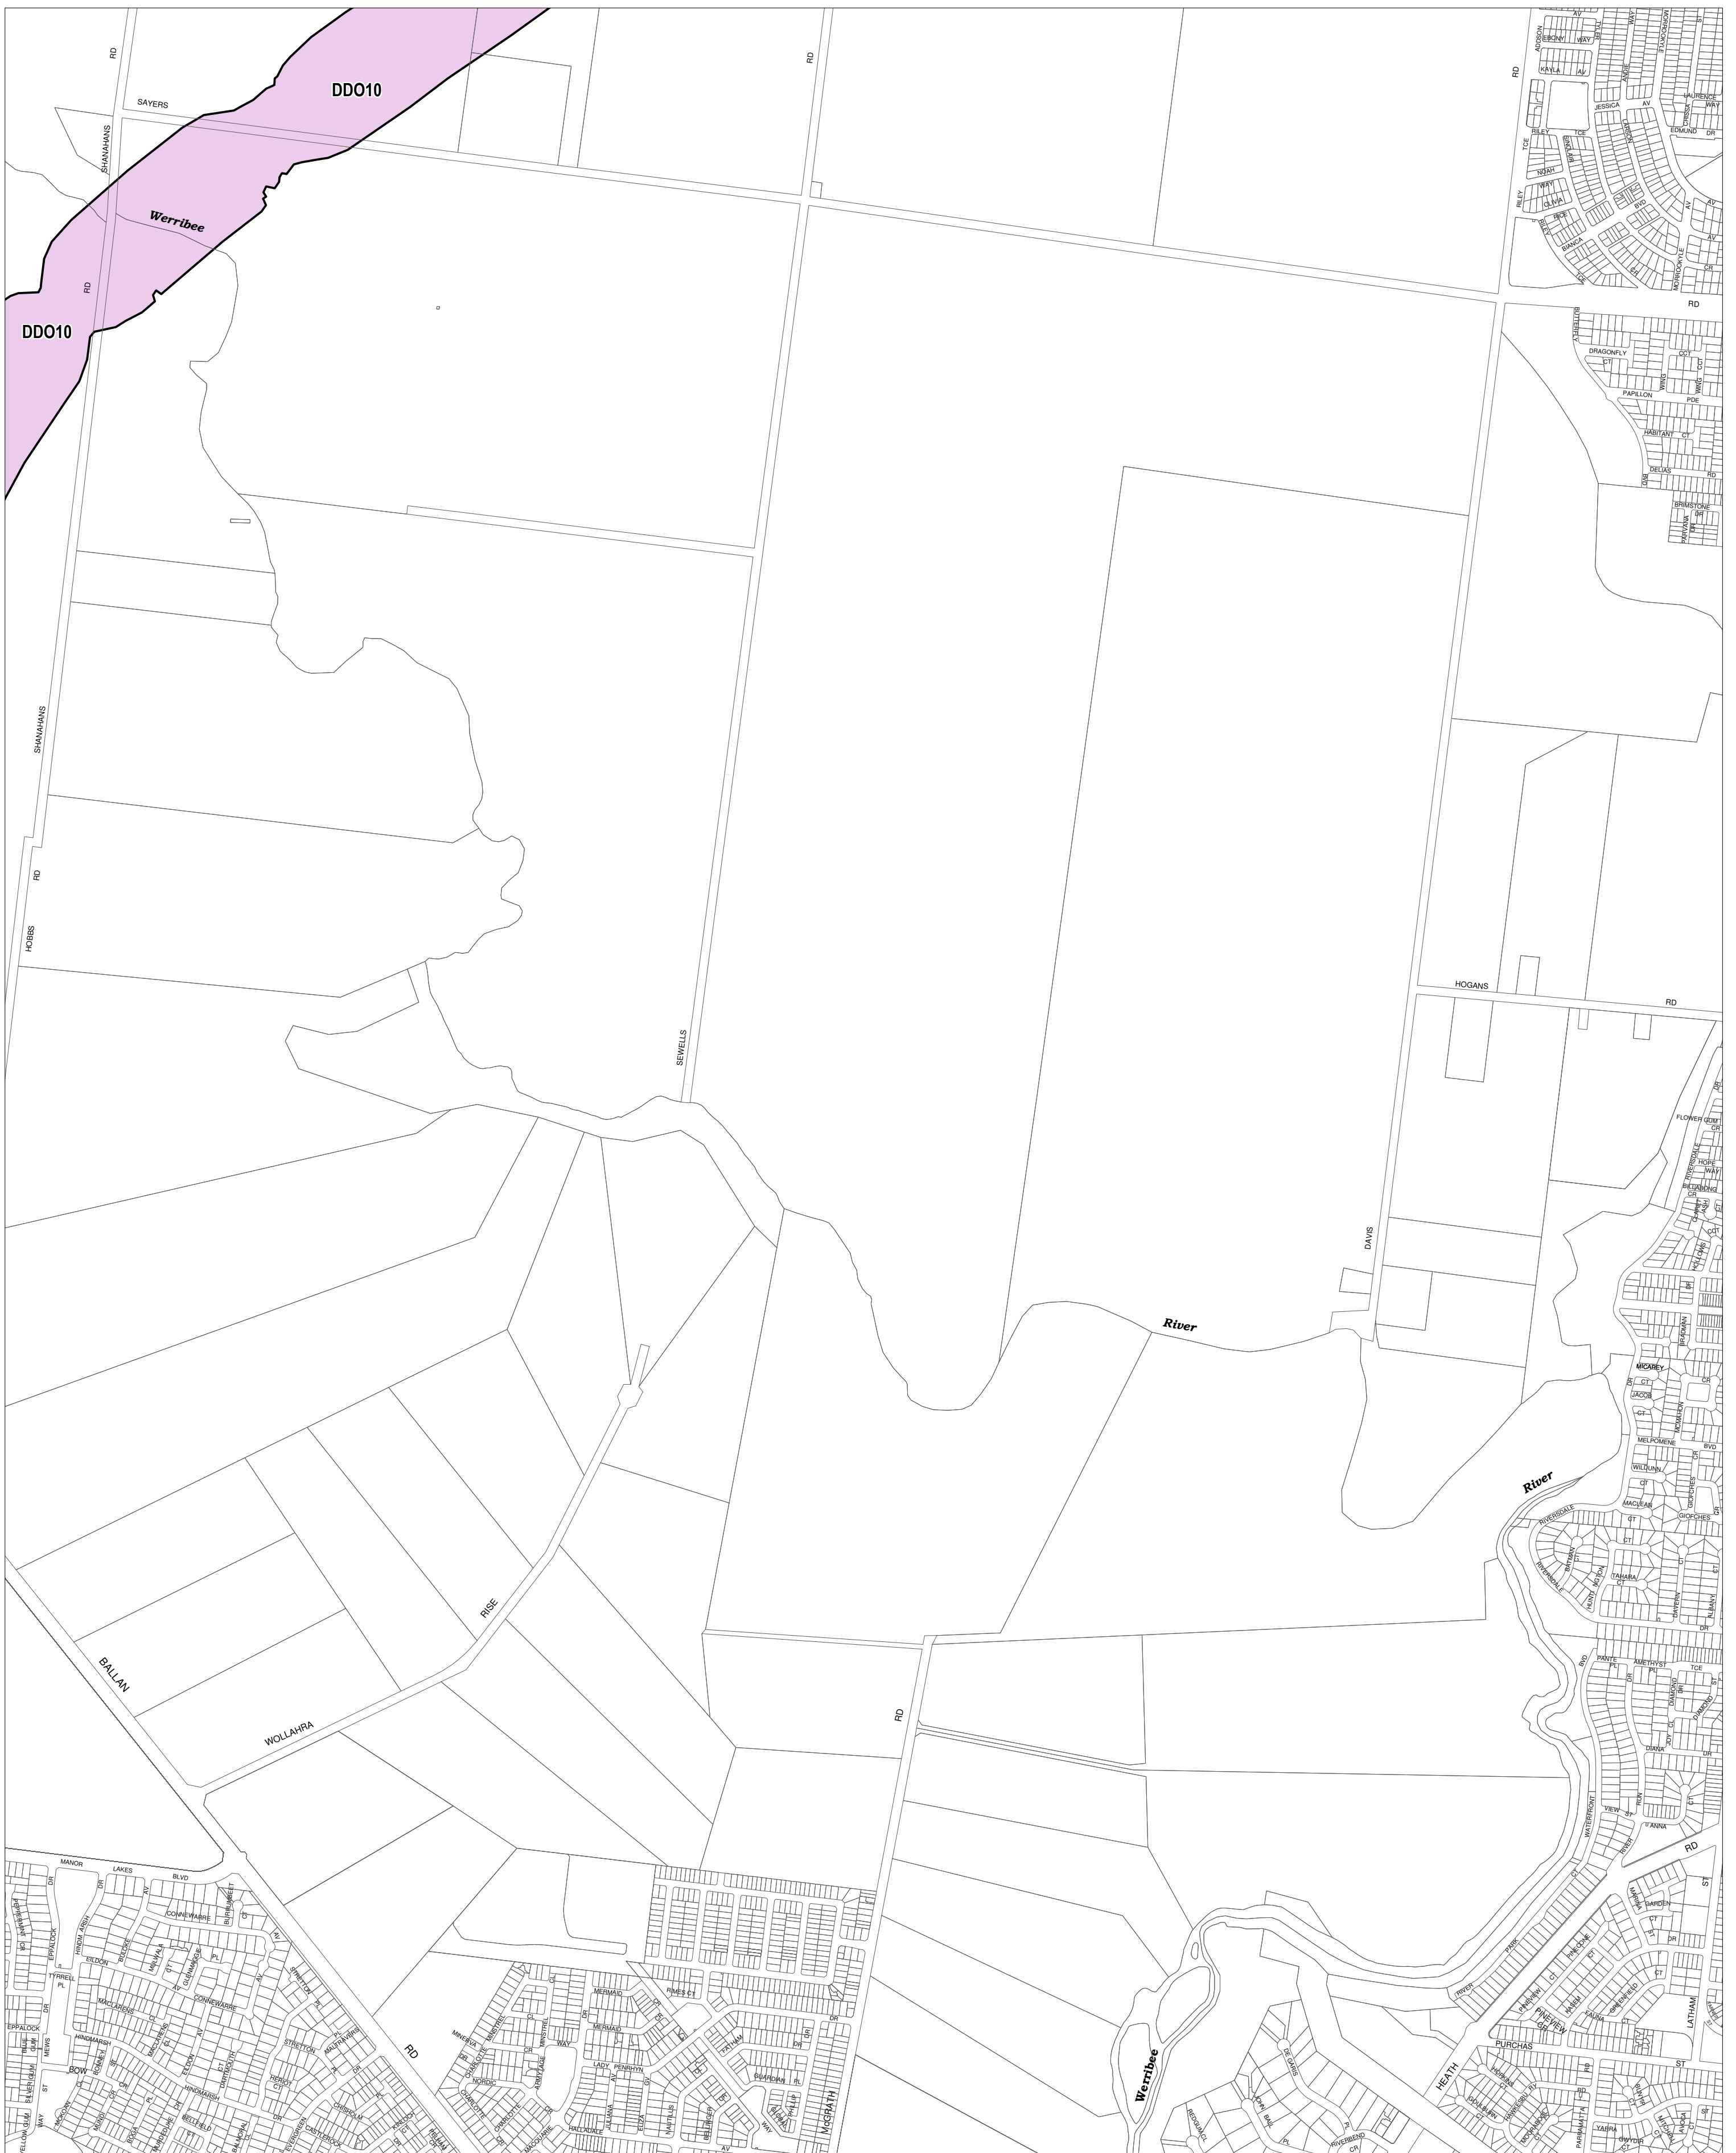

WYNDHAM PLANNING SCHEME - LOCAL PROVISION

Overlays

DDO10 Design And Development Overlay - Schedule 10

AUSTRALIAN MAP GRID ZONE 55

Printed: 11/11/2013

AMENDMENT C191