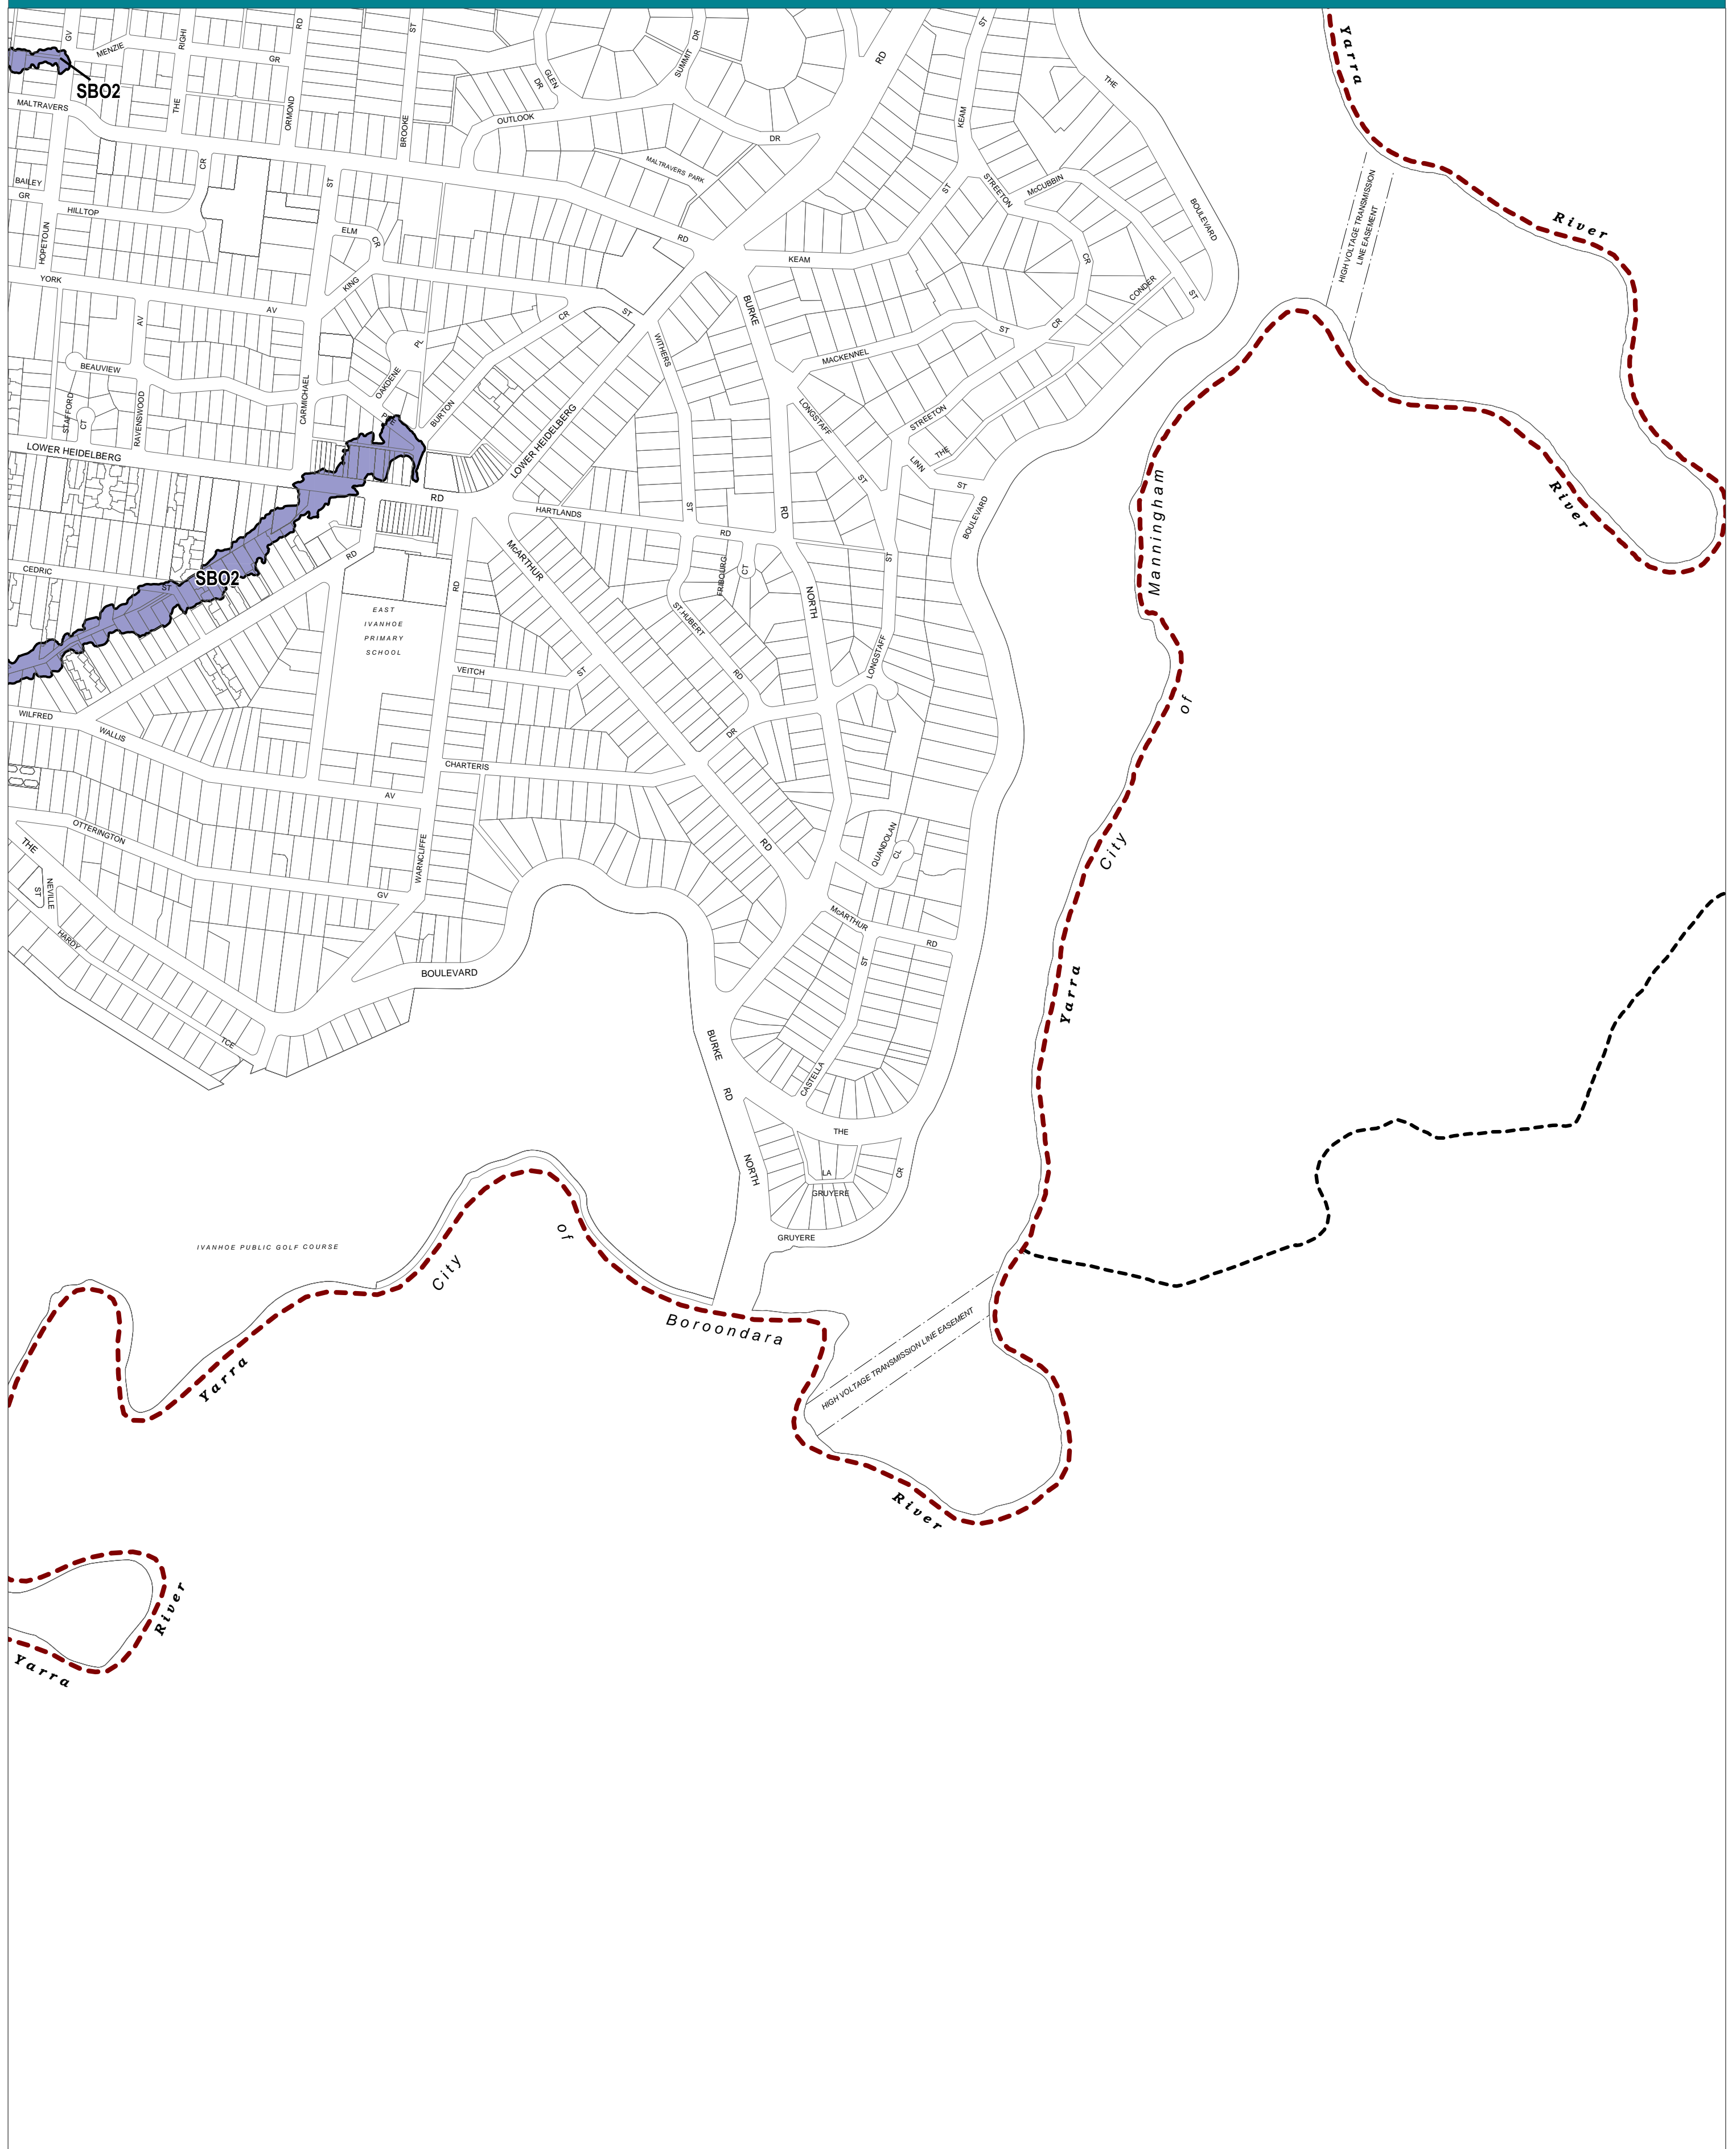

BANYULE PLANNING SCHEME - LOCAL PROVISION

Overlays

- SB02 Special Building Overlay - Schedule 2

AUSTRALIAN MAP GRID ZONE 55

PREPARED BY: Planning Mapping Services

Environment, Land, Water and Planning

Printed: 29/2/2016

AMENDMENT C101