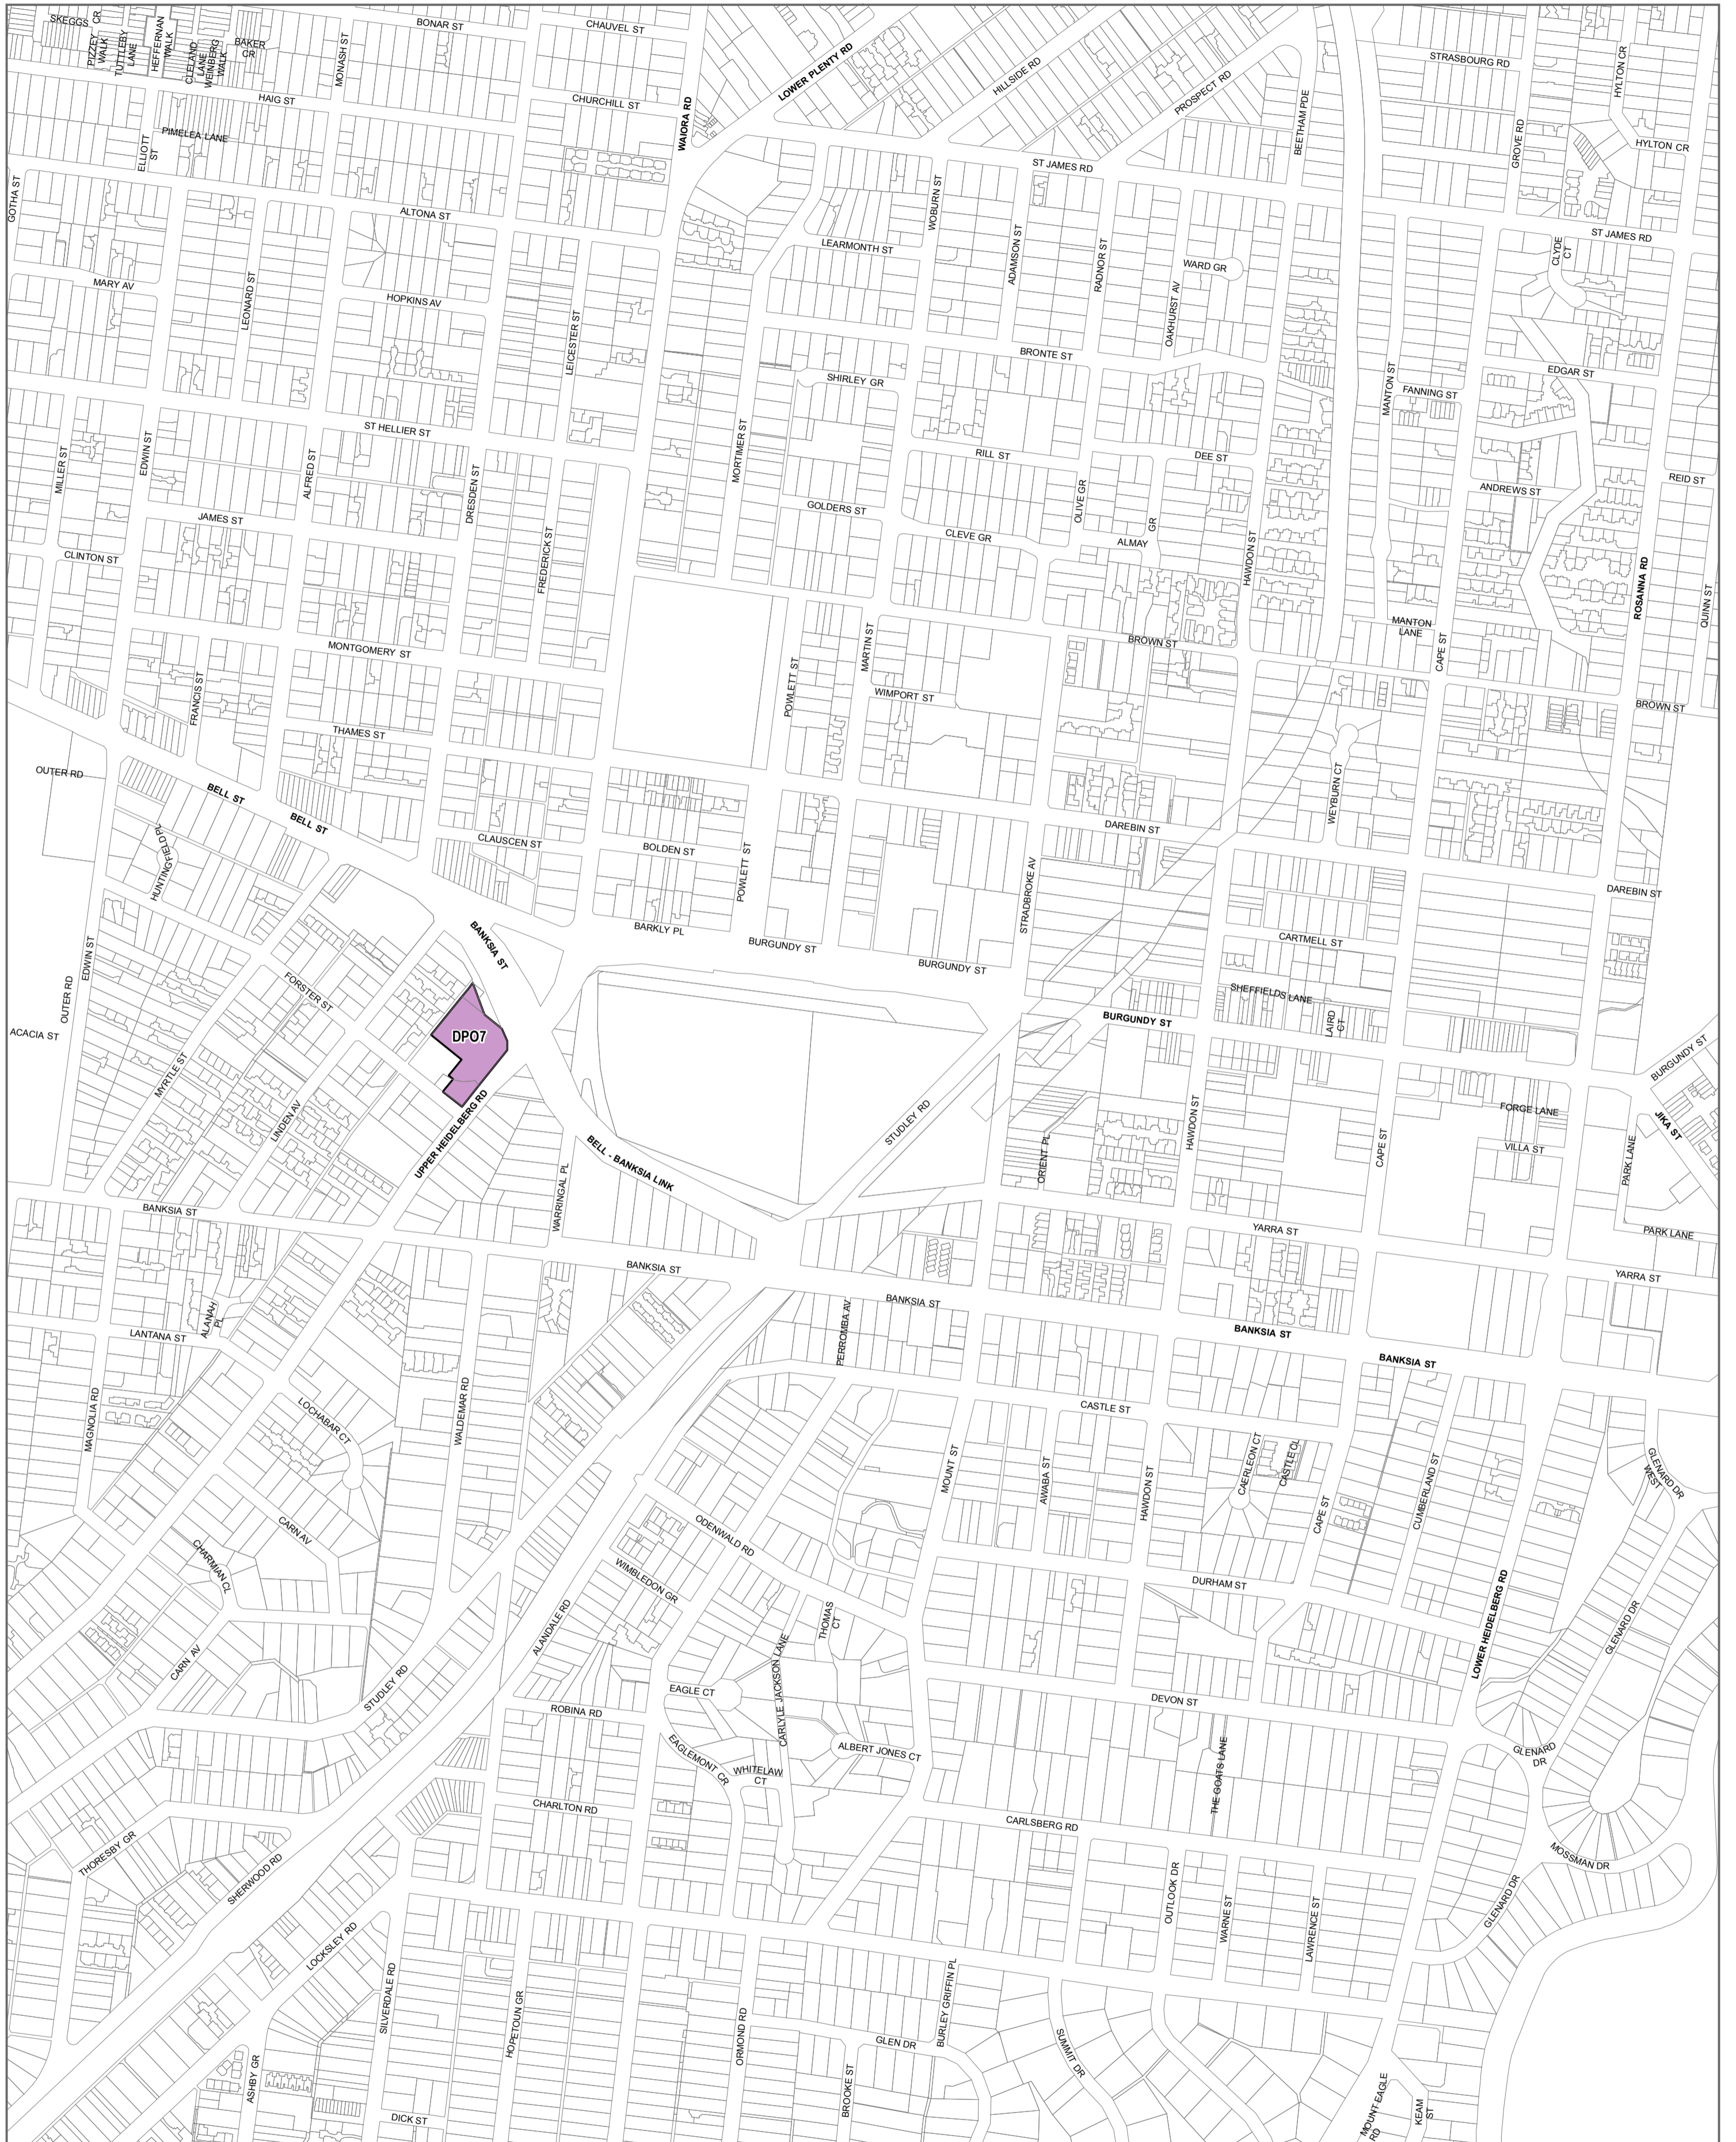

BANYULE PLANNING SCHEME - LOCAL PROVISION

LEGEND
 DPO7 - Development Plan Overlay - Schedule 7

Disclaimer
 This publication may be of assistance to you but the State of Victoria and its employees do not guarantee that the publication is without flaw of any kind or is wholly appropriate for your particular purposes and therefore disclaims all liability for any error, loss or other consequence which may arise from you relying on any information in this publication.

© The State of Victoria Department of Environment, Land, Water and Planning 2018

Australian Map Grid Zone 55

Planning Group
AMENDMENT C116
 Printed: 15/10/2018

Environment,
 Land, Water
 and Planning

INDEX TO ADJOINING SCHEME MAPS