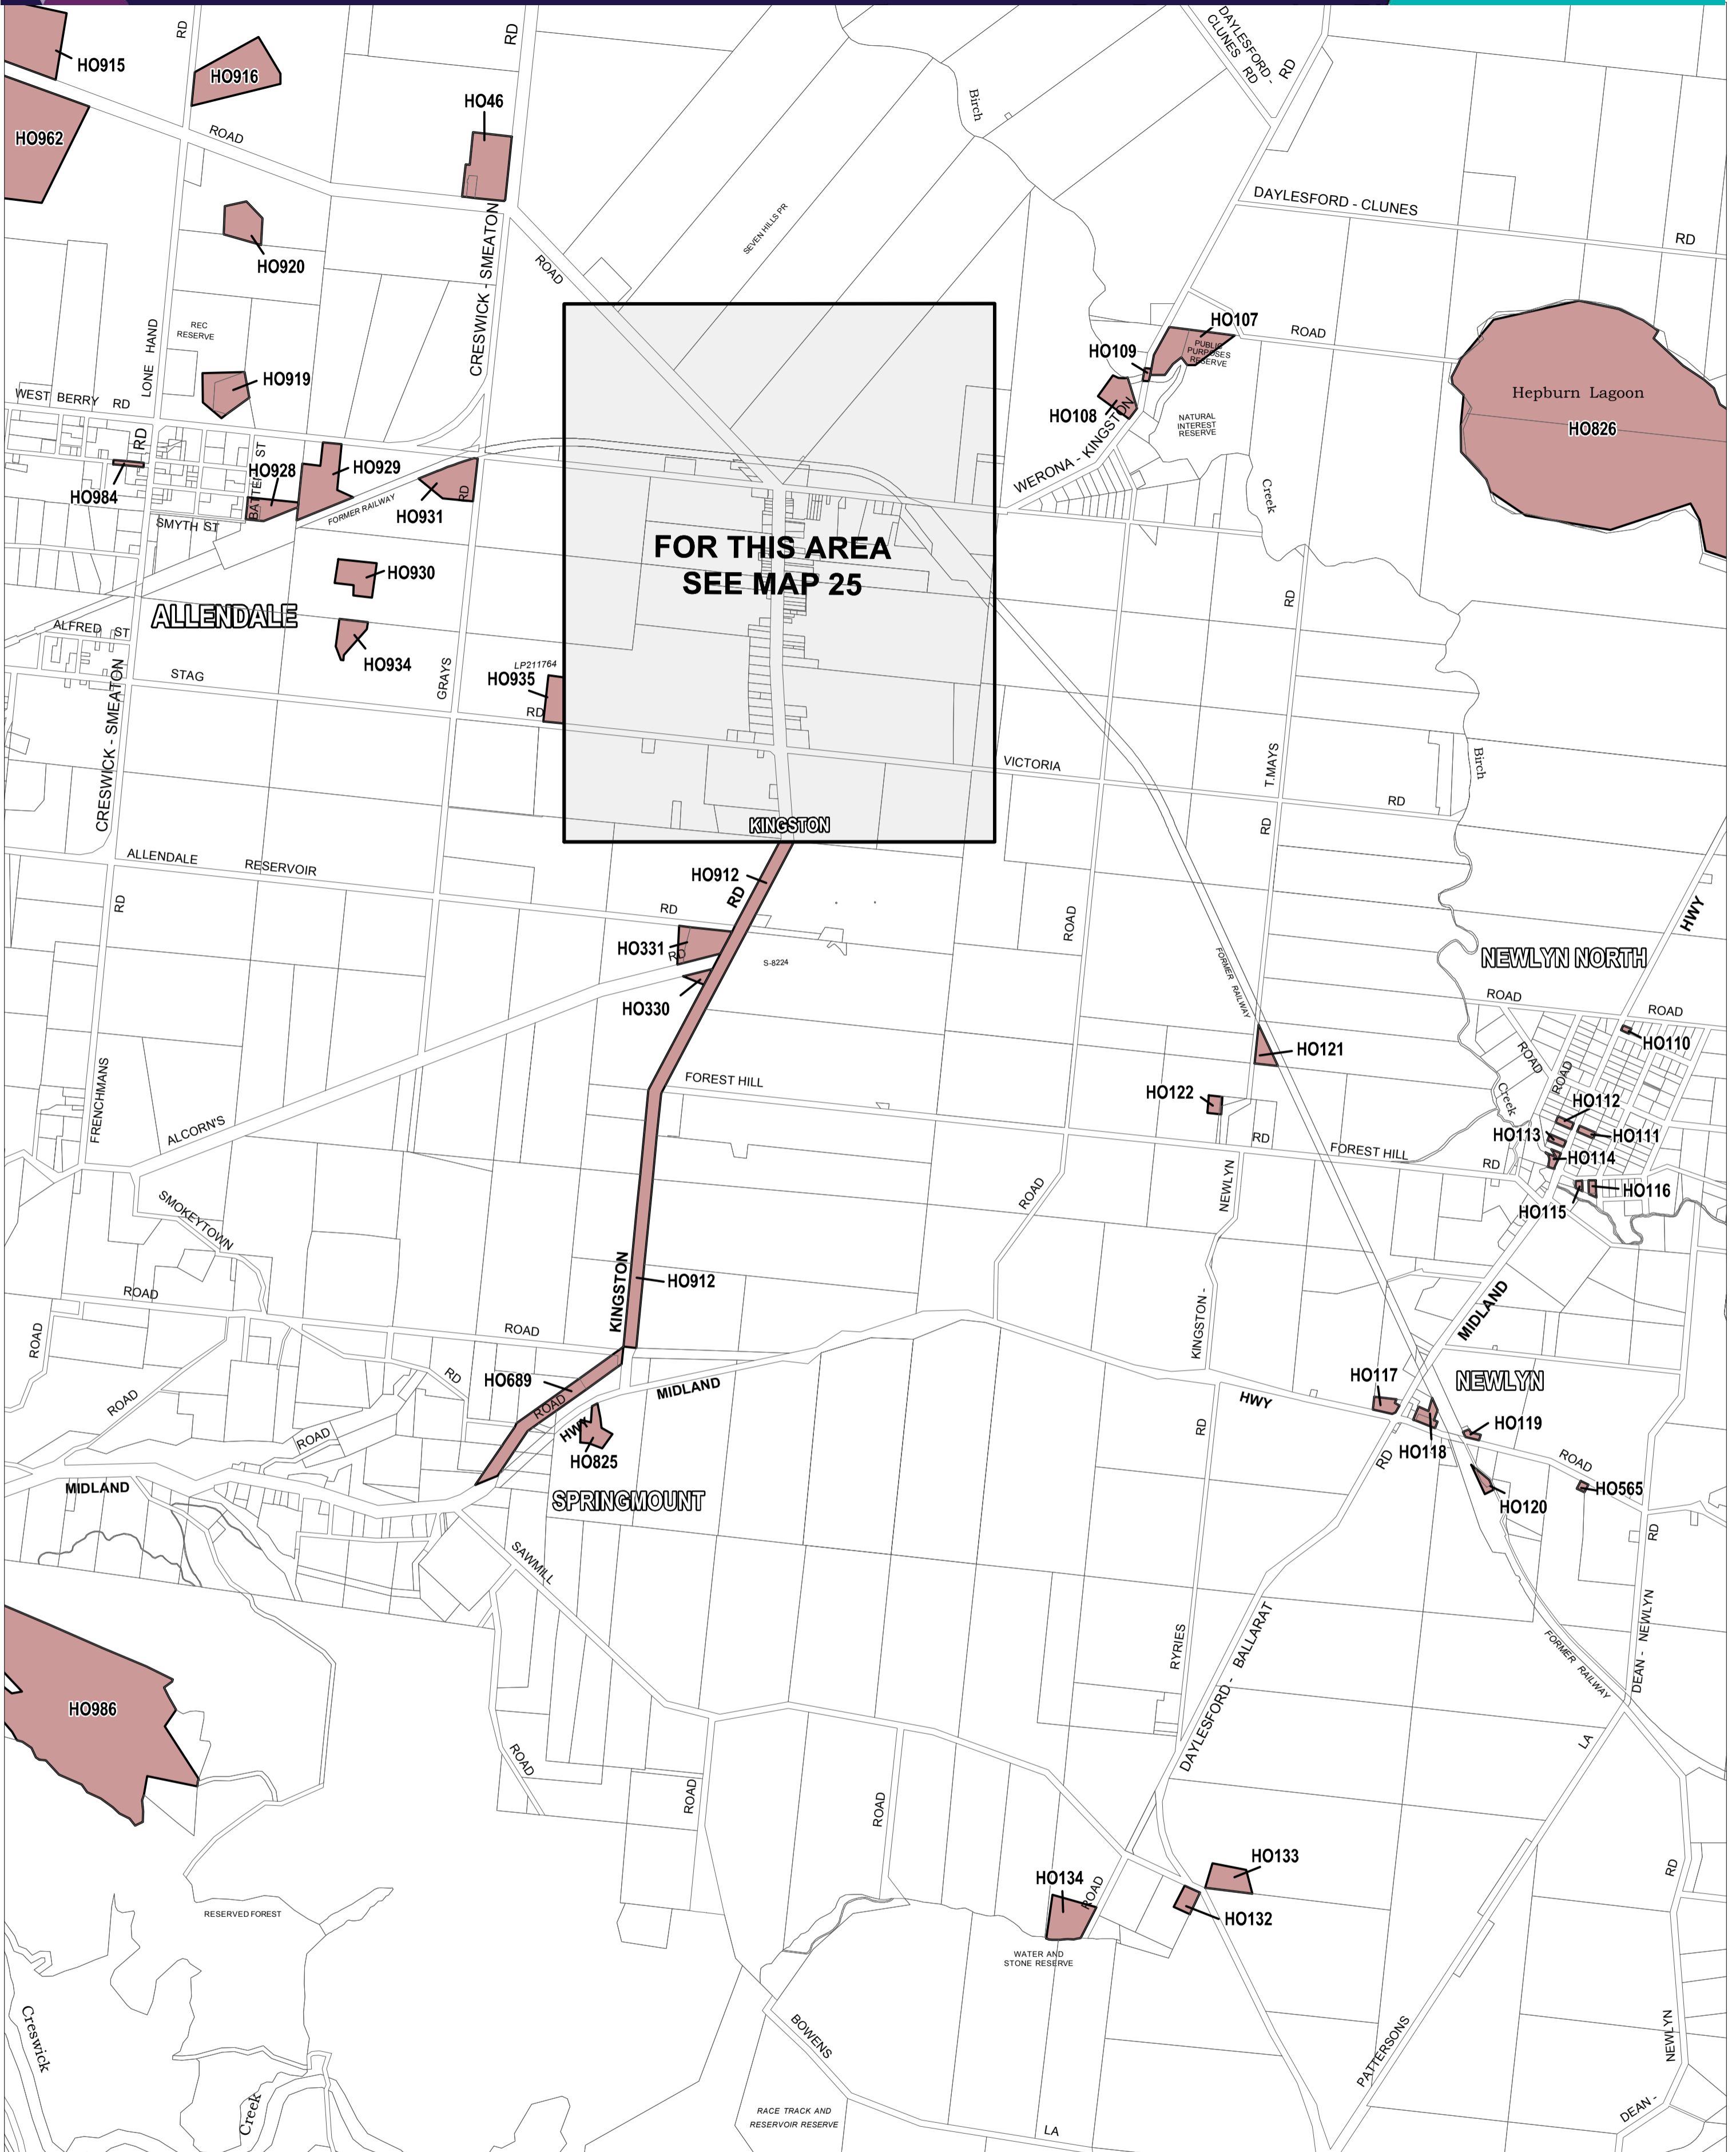

HEPBURN PLANNING SCHEME - LOCAL PROVISION

Overlays
HO Heritage Overlay

Municipal Boundary (if shown)

AUSTRALIAN MAP GRID ZONE 55
PREPARED BY: Planning Mapping Services

INDEX TO ADJOINING SCHEME MAPS

Printed: 11/8/2017

AMENDMENT C67

VICTORIA
State Government

Environment,
Land, Water
and Planning