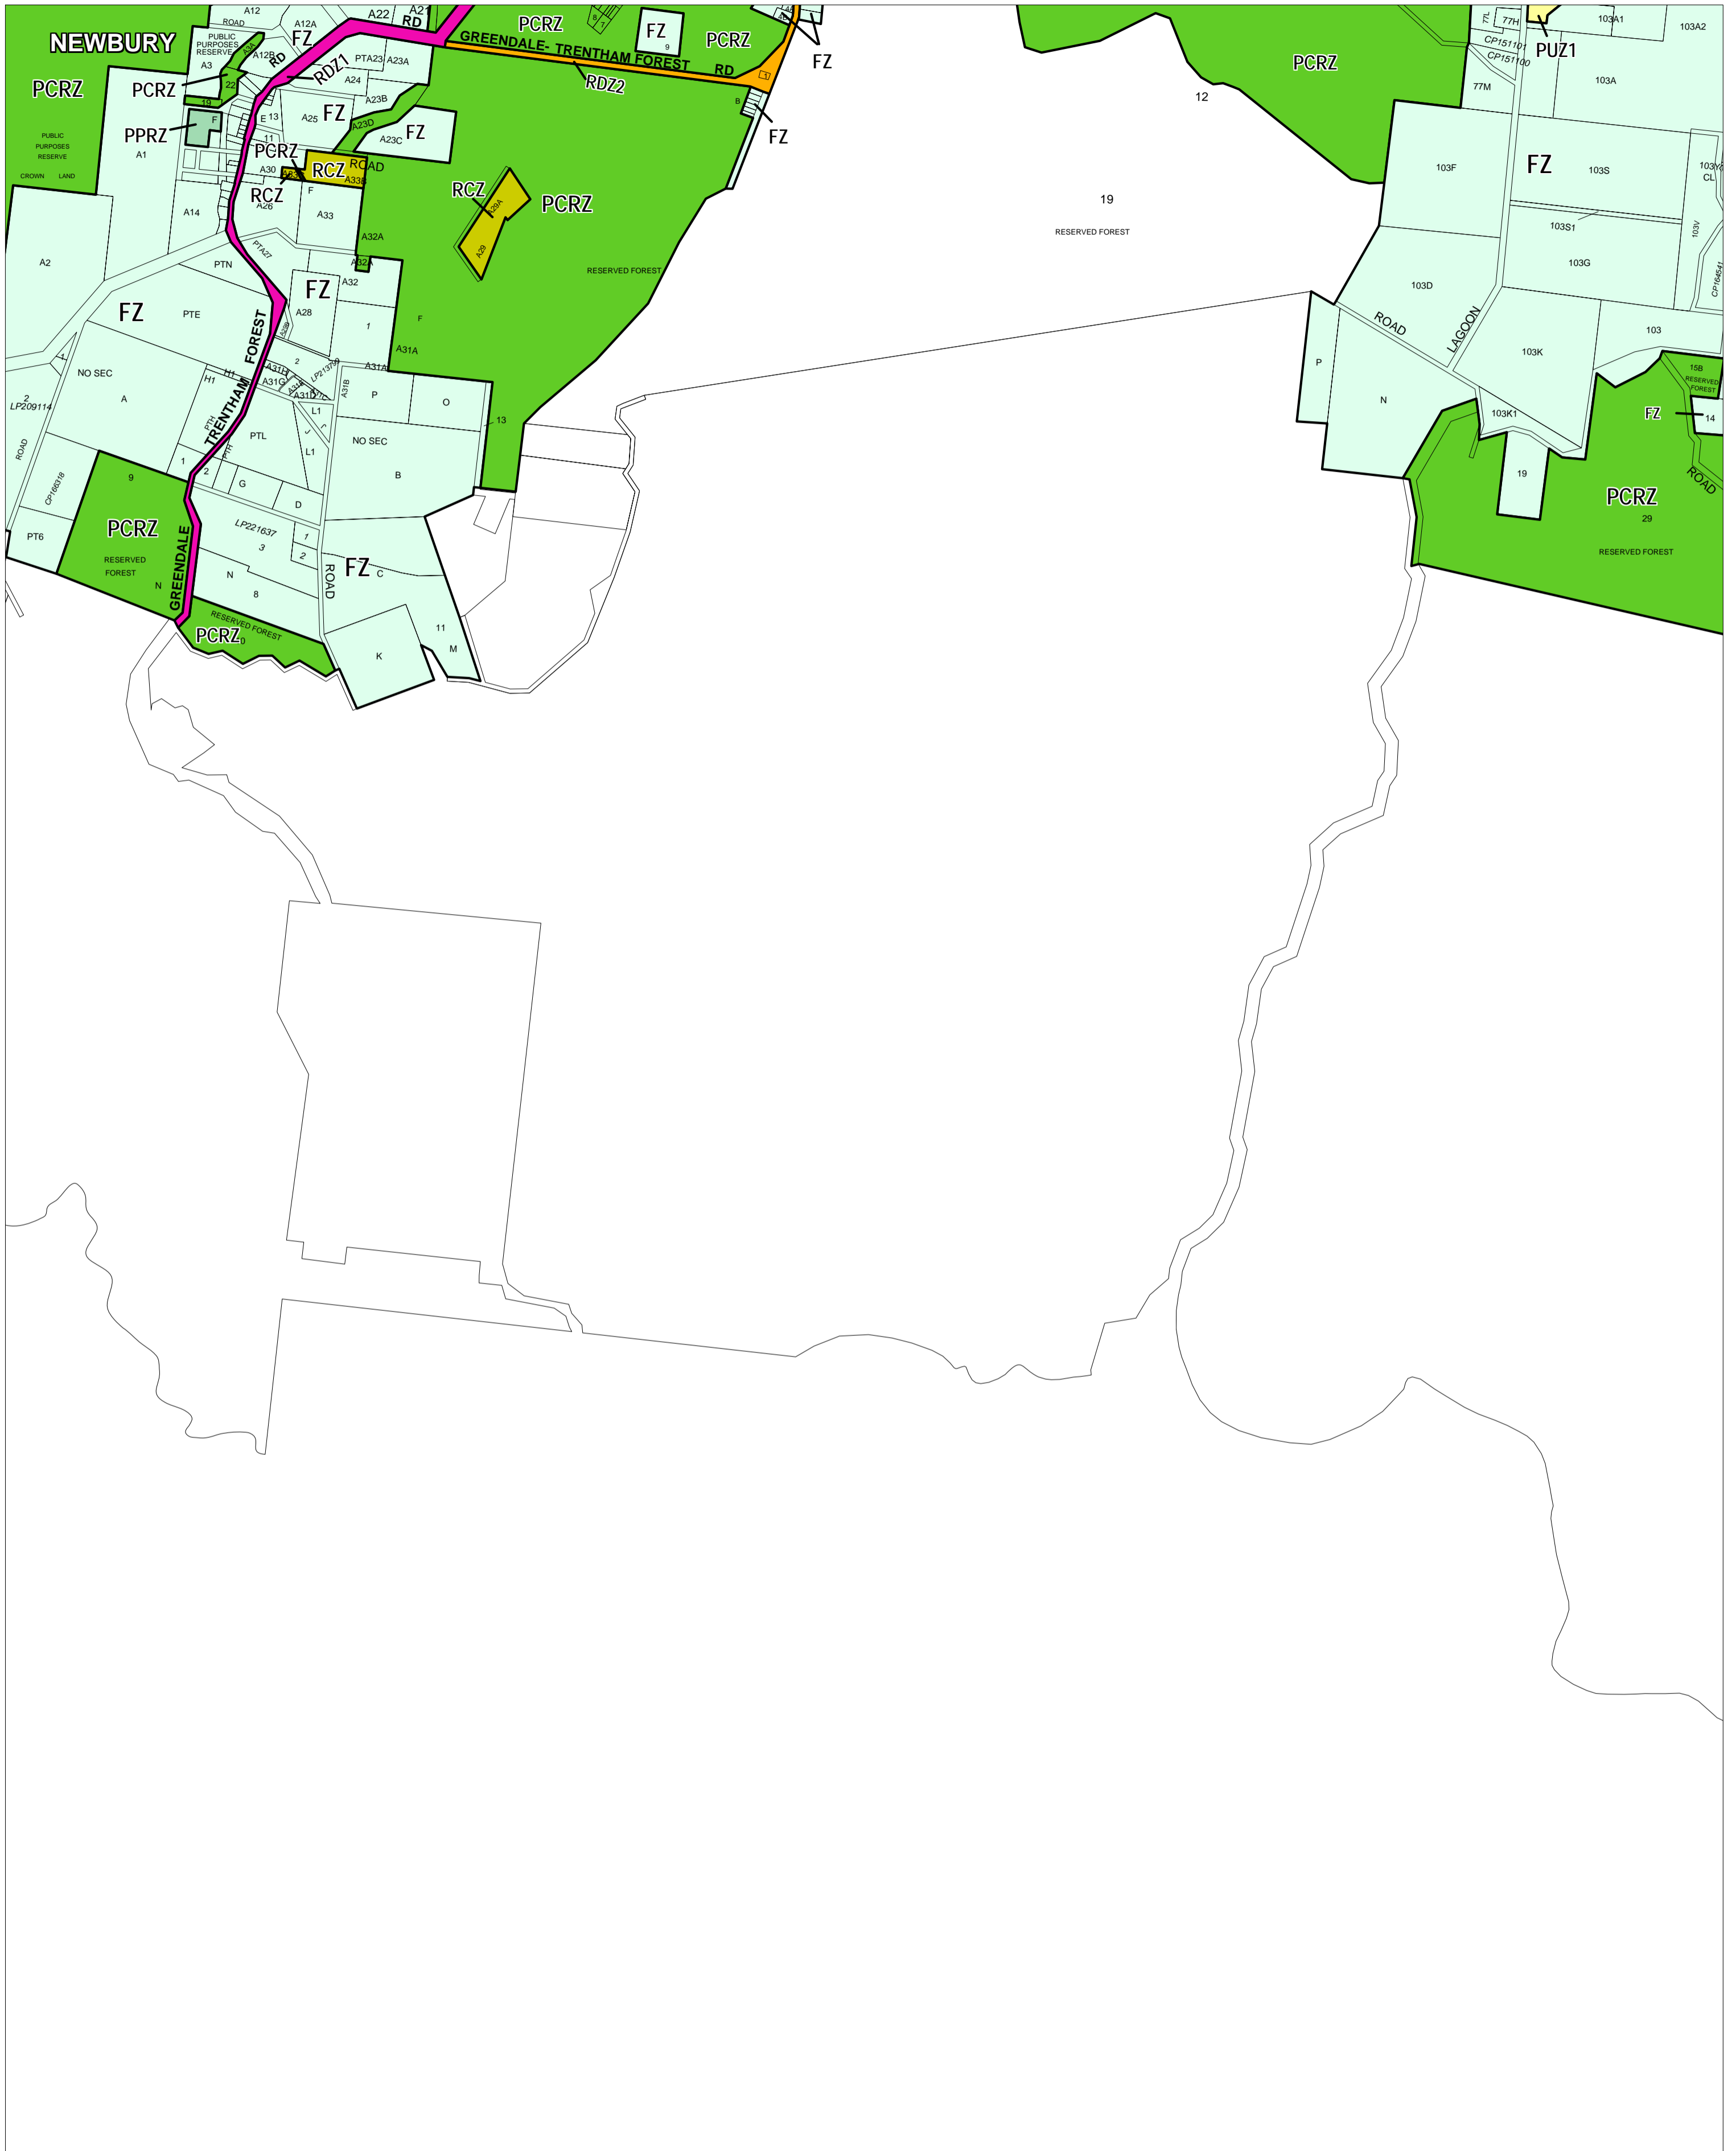

HEPBURN PLANNING SCHEME - LOCAL PROVISION

Public Land	
	Public Conservation And Resource Zone
	Public Park And Recreation Zone
	Public Use Zone - Service And Utility
Rural	
	Road Zone - Category 1
	Road Zone - Category 2
	Farming Zone
	Rural Conservation Zone

AUSTRALIAN MAP GRID ZONE 55

Printed: 11/8/2008

AMENDMENT C16