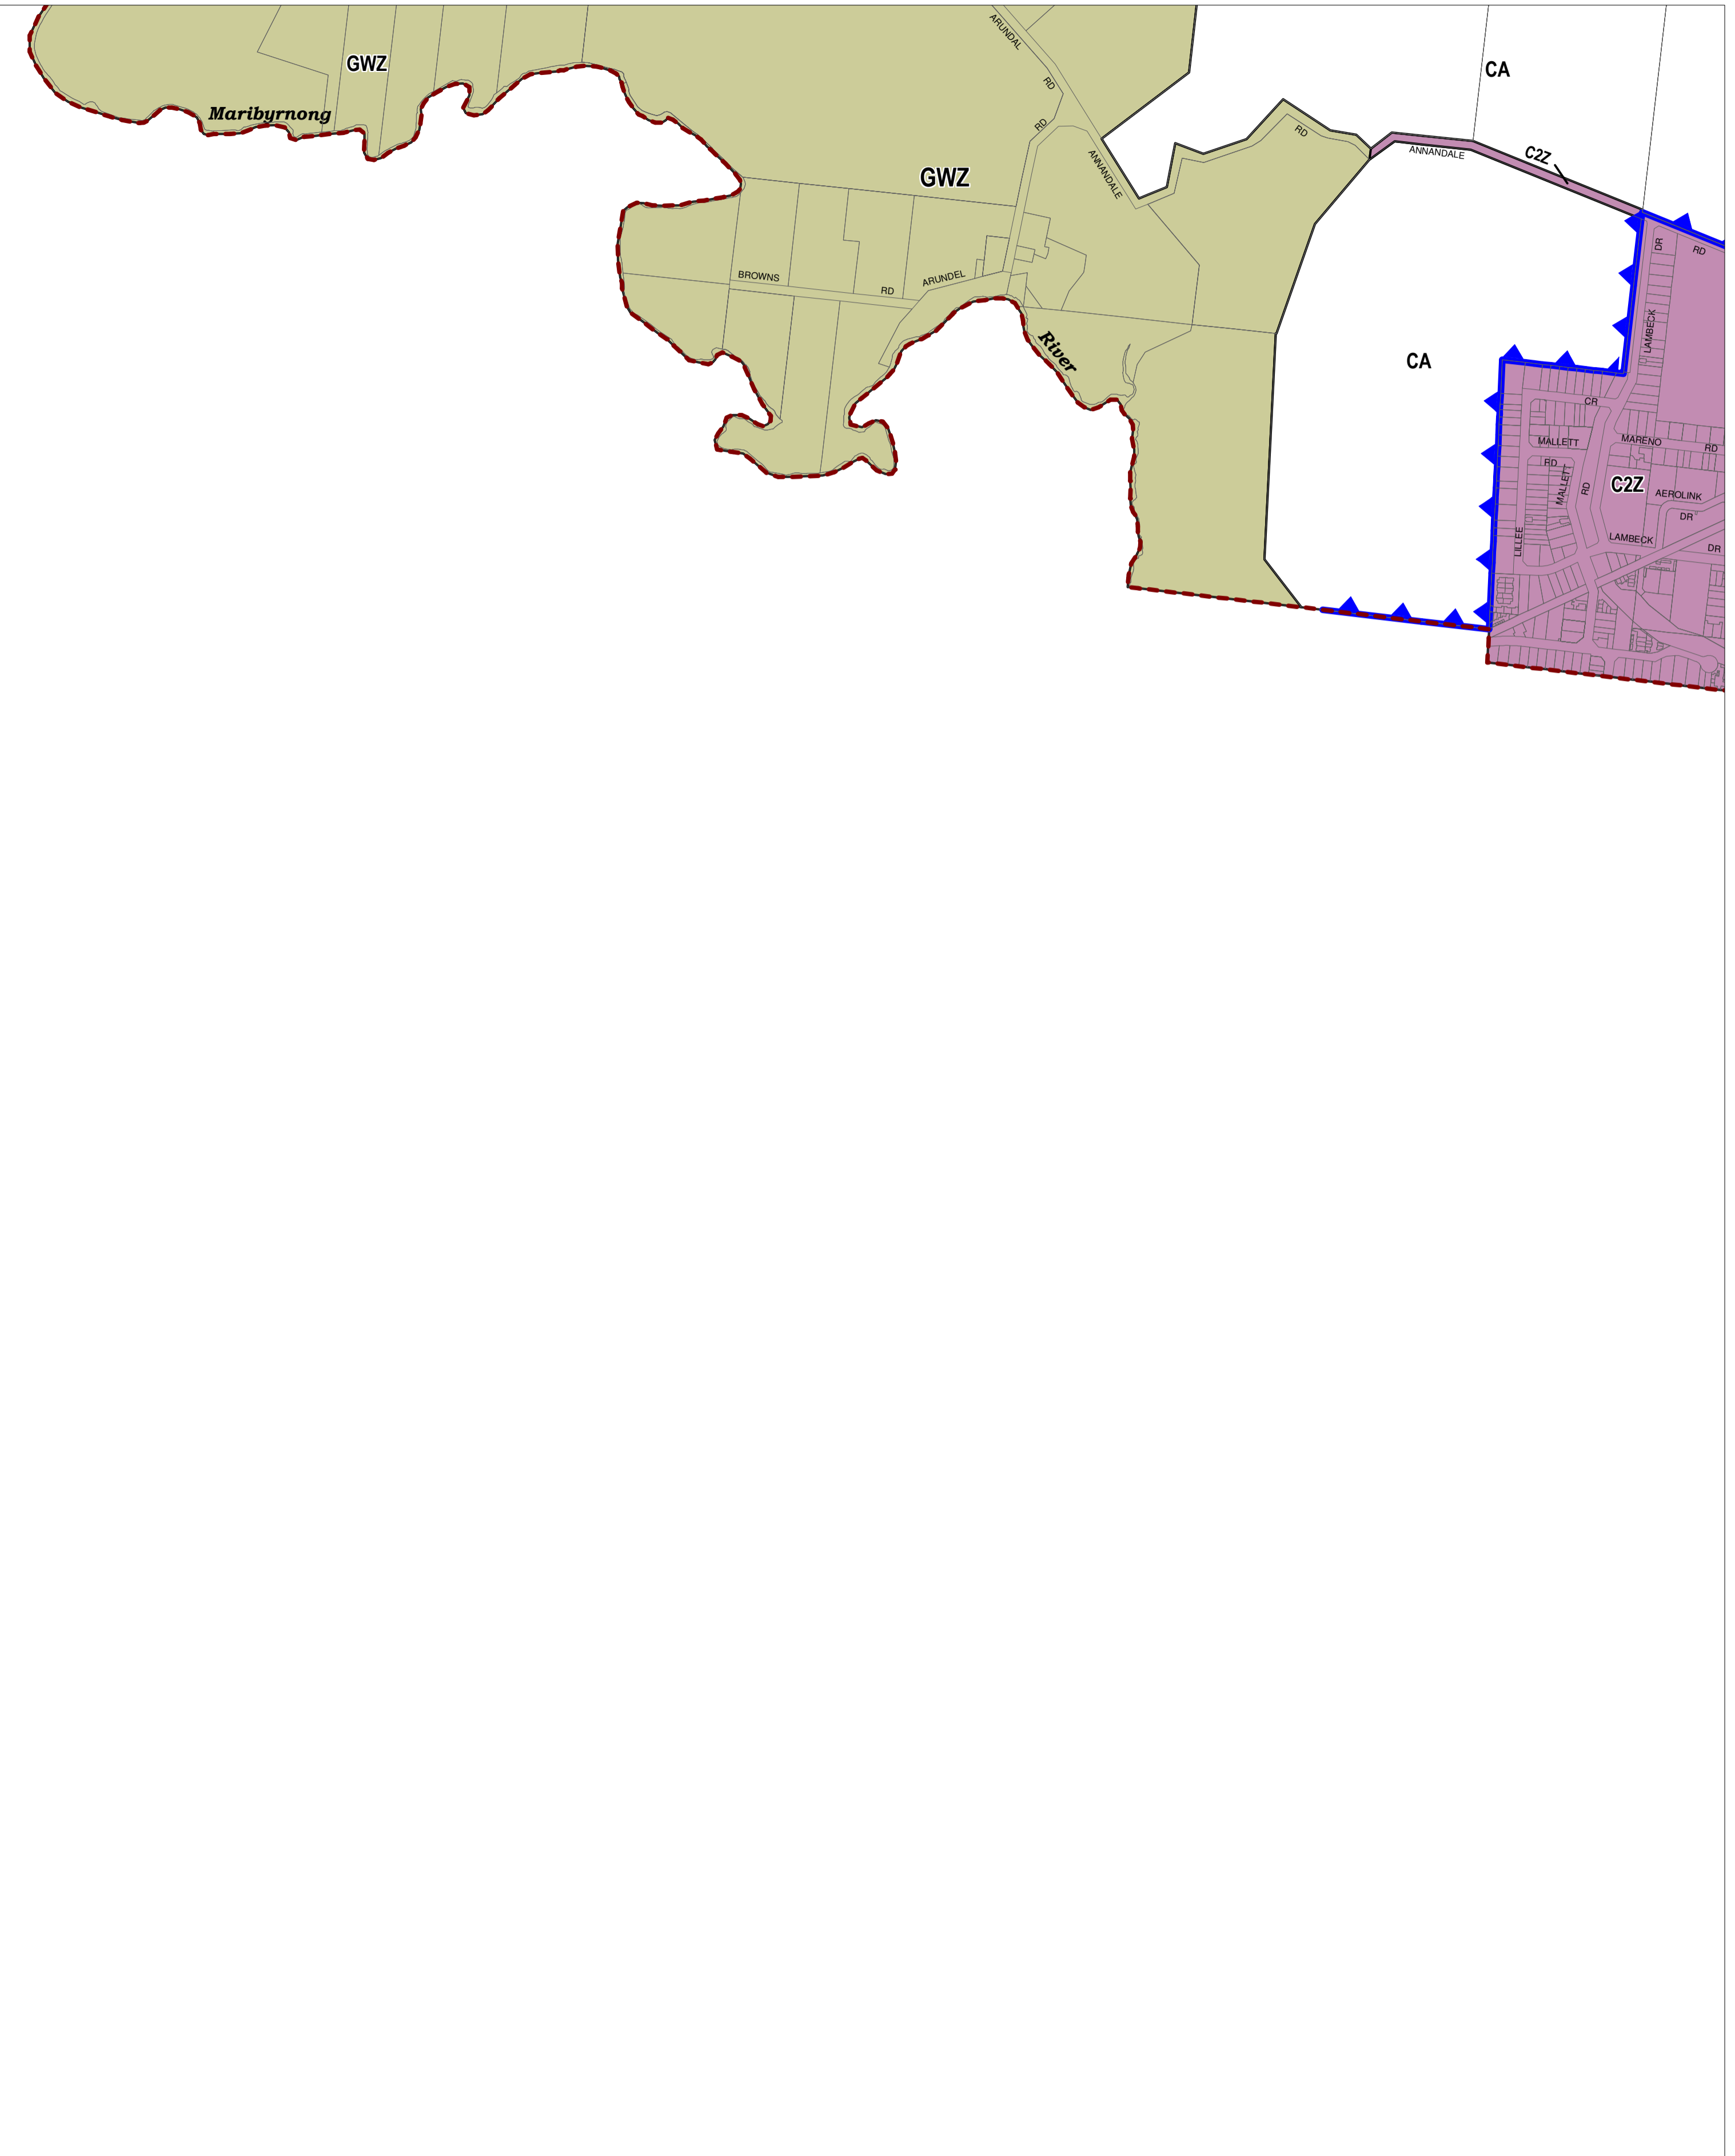

HUME PLANNING SCHEME - LOCAL PROVISION

1. **Commercial**
   C2Z Commercial 2 Zone
2. **Rural**
   GWZ Green Wedge Zone
3. **Commonwealth Land**
   CA Commonwealth Land Not Controlled By Planning Scheme

Printed: 30/5/2014

AMENDMENT GC9